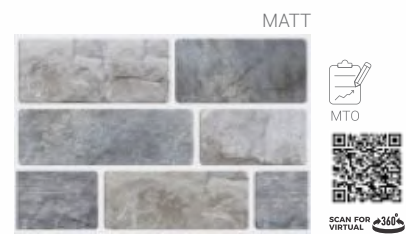

KPE MATTONE GREY