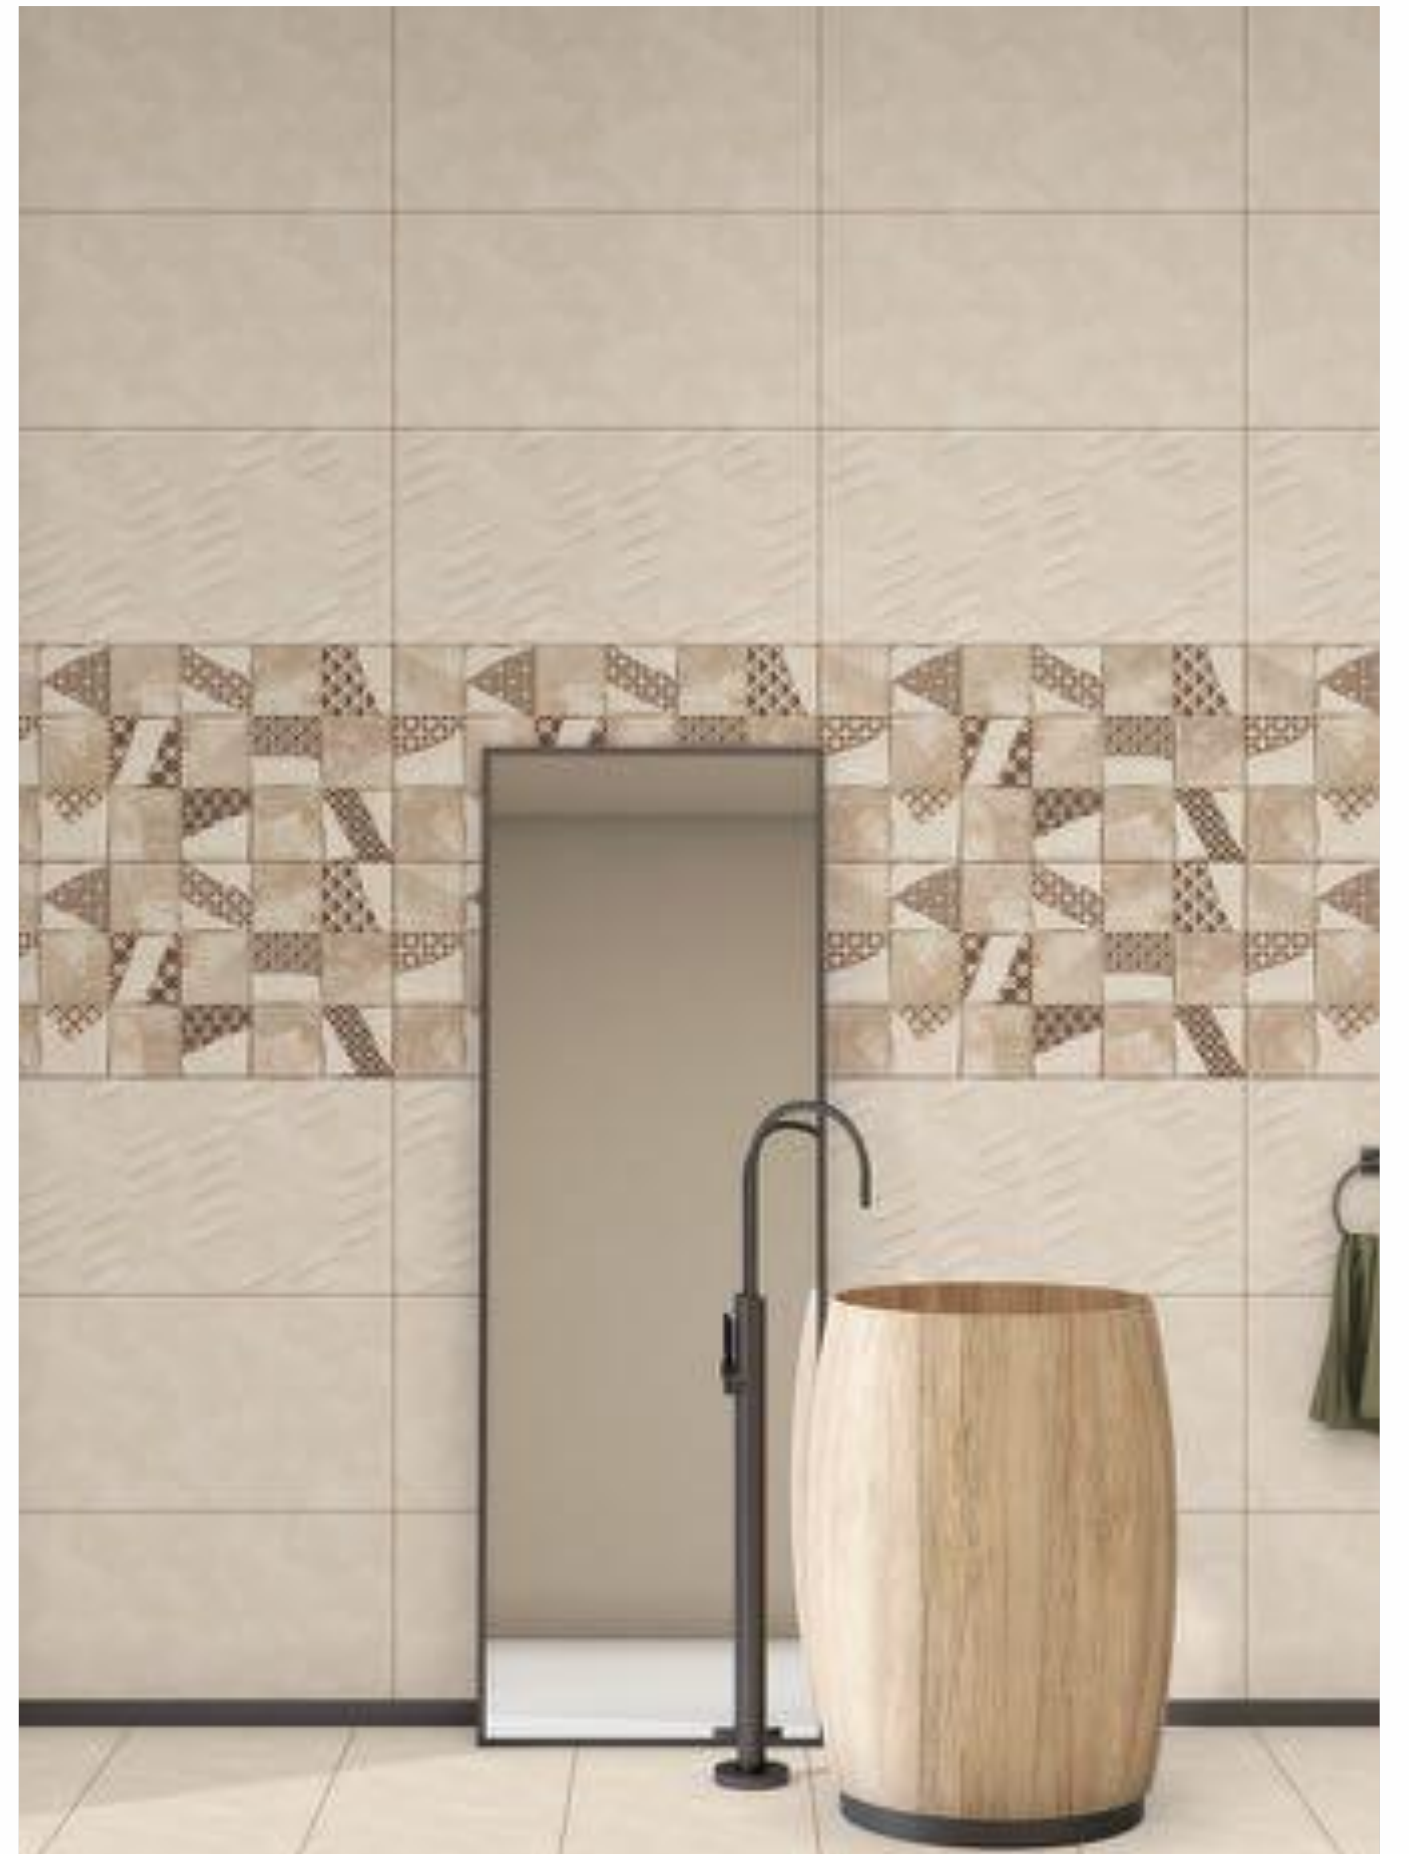

SOLARÉ LIGHT

SOLARÉ LIGHT

**MATCHING FLOOR**  
300x300mm

**MTA** - Make to Available  
This product is immediately available to order.

**MTO** - Make to Order  
This product is made on order only.

**CORRECT RECTIFIED** Glossy Matt Wall