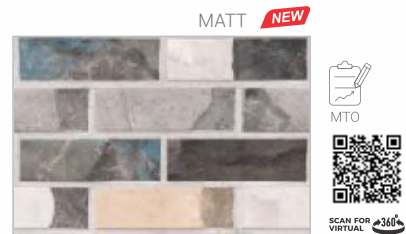

MTA- Make to Available
This product is immediately available to order.

MTO- Make to Order
This product is made on order only.

KPE 4050