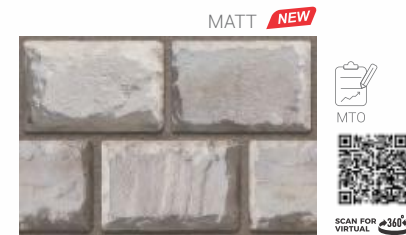

MTA- Make to Available
This product is immediately available to order.

MTO- Make to Order
This product is made on order only.

KPE 4015