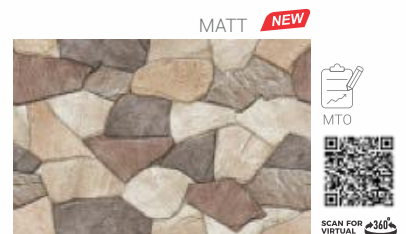

MTA- Make to Available
This product is immediately available to order.

MTO- Make to Order
This product is made on order only.

KPE 4018