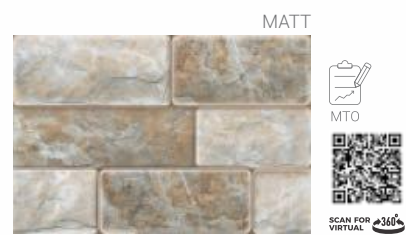

KPE 4011

KPE 4048

KPE 4027

KPE 4038

MTA- Make to Available  
This product is immediately available to order.

MTO- Make to Order  
This product is made on order only.

KPE 4006

KPE MATTONE VERDE