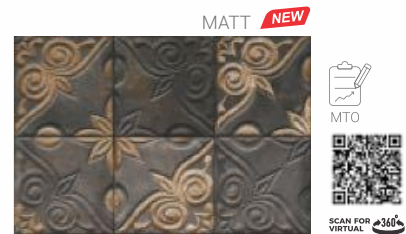

MTA- Make to Available
This product is immediately available to order.

MTO- Make to Order
This product is made on order only.

KPE 4047