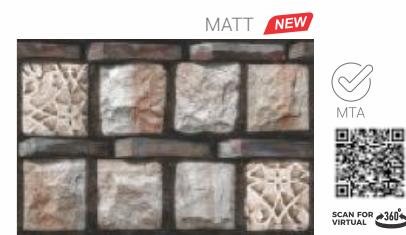

KPE 4011

KPE 4048

KPE 4027

KPE 4038

MTA- Make to Available  
This product is immediately available to order.

MTO- Make to Order  
This product is made on order only.

KPE 4006

KPE MATTONE VERDE