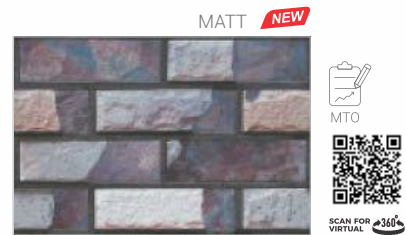

KPE 4011

KPE 4048

KPE 4027

KPE 4038

MTA- Make to Available  
This product is immediately available to order.

MTO- Make to Order  
This product is made on order only.

KPE 4006

KPE MATTONE VERDE