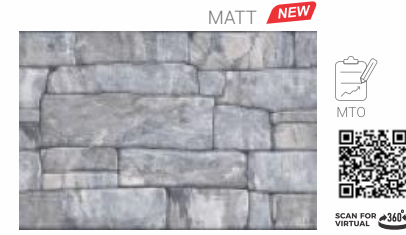

MTA- Make to Available
This product is immediately available to order.

MTO- Make to Order
This product is made on order only.

KPE 4004