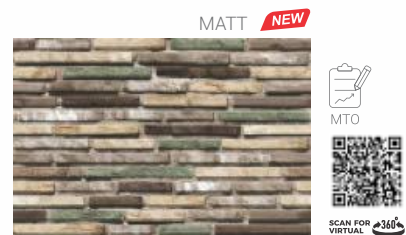

MTA- Make to Available
This product is immediately available to order.

MTO- Make to Order
This product is made on order only.

KPE 4029