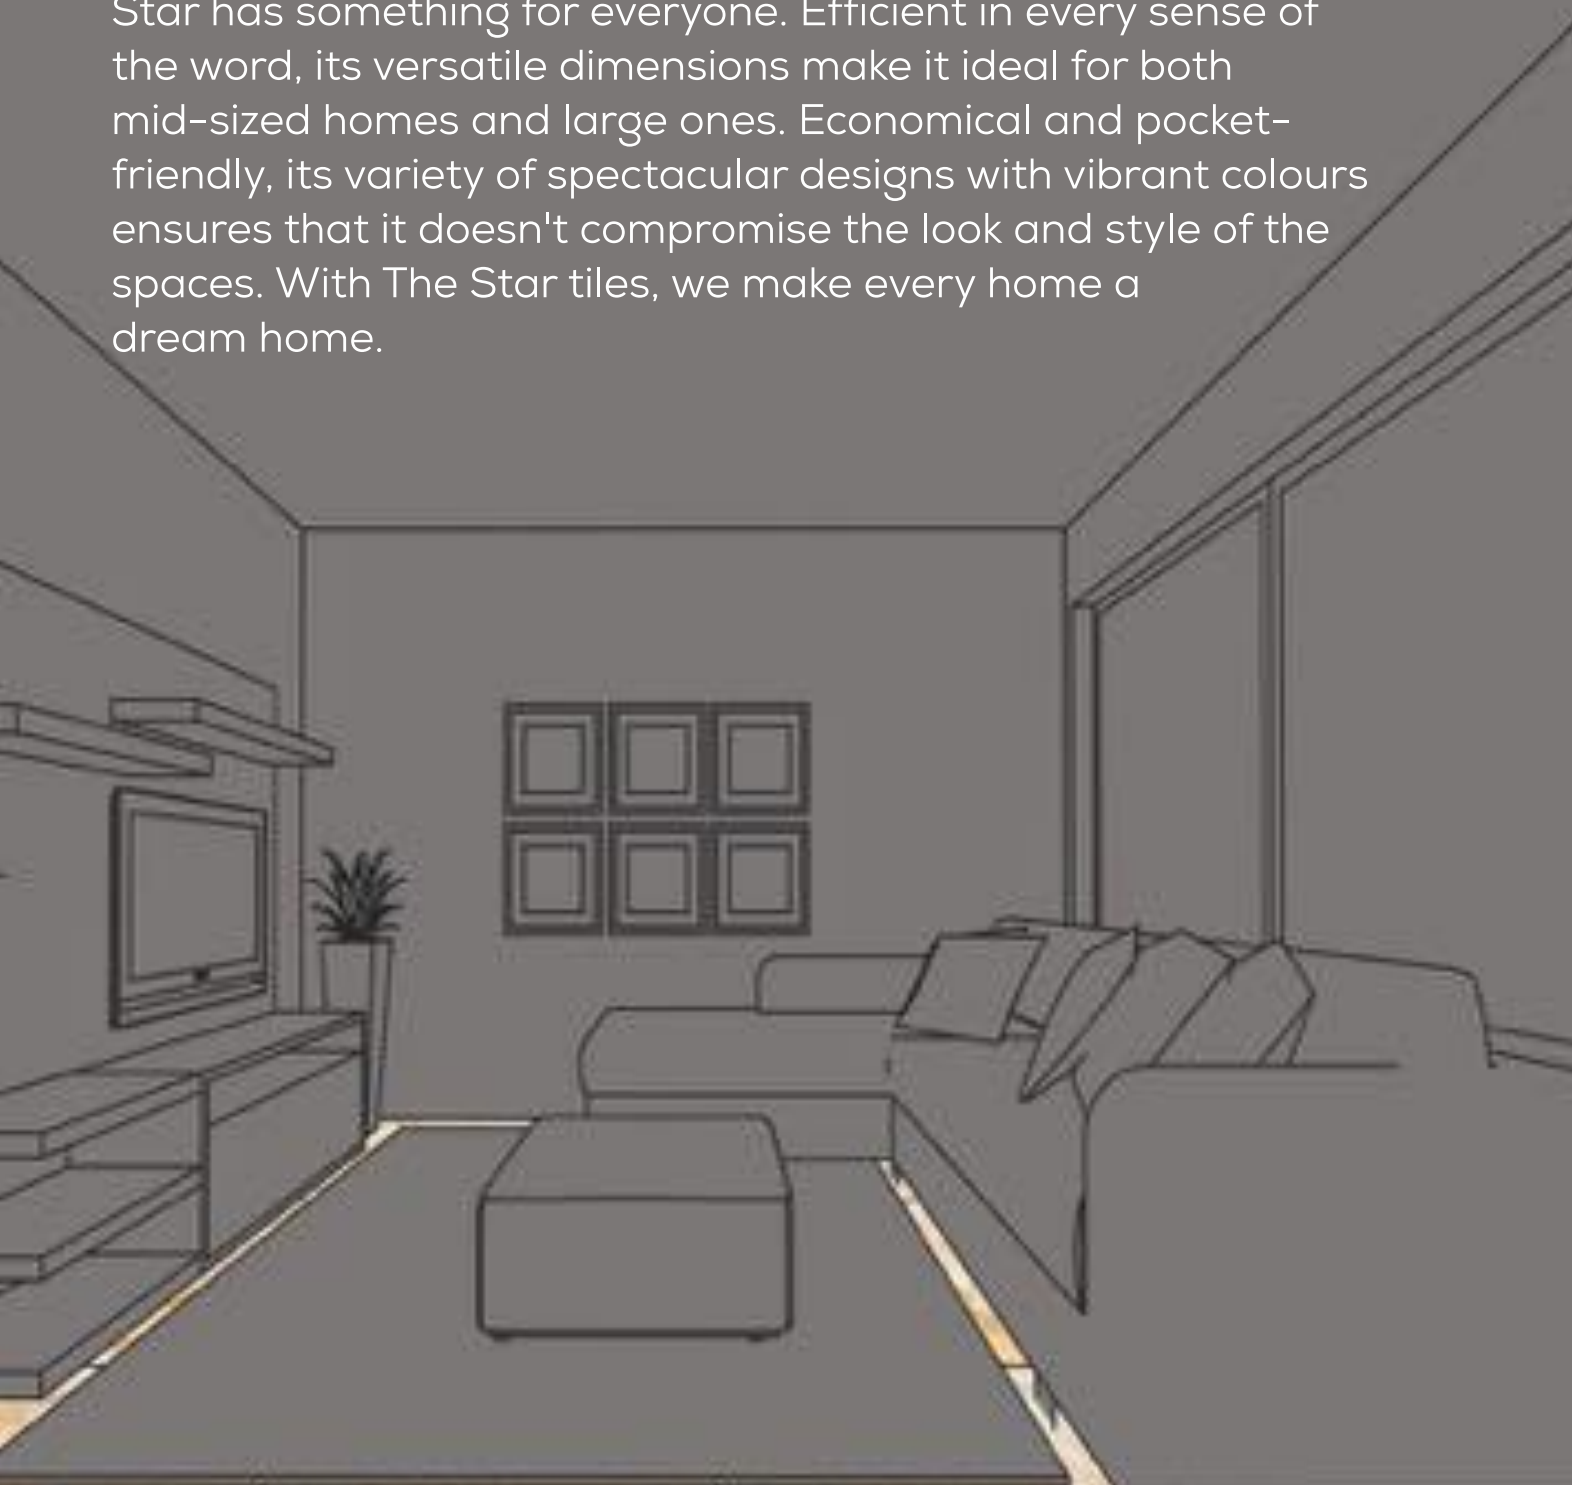

60X60 cm

Quite literally the star collection of Eternity, The Star is the most popular collection due to its perfect size. Be it homes that demand subtlety or the ones that aspire to dazzle, The Star has something for everyone. Efficient in every sense of the word, its versatile dimensions make it ideal for both mid-sized homes and large ones. Economical and pocket-friendly, its variety of spectacular designs with vibrant colours ensures that it doesn't compromise the look and style of the spaces. With The Star tiles, we make every home a dream home.