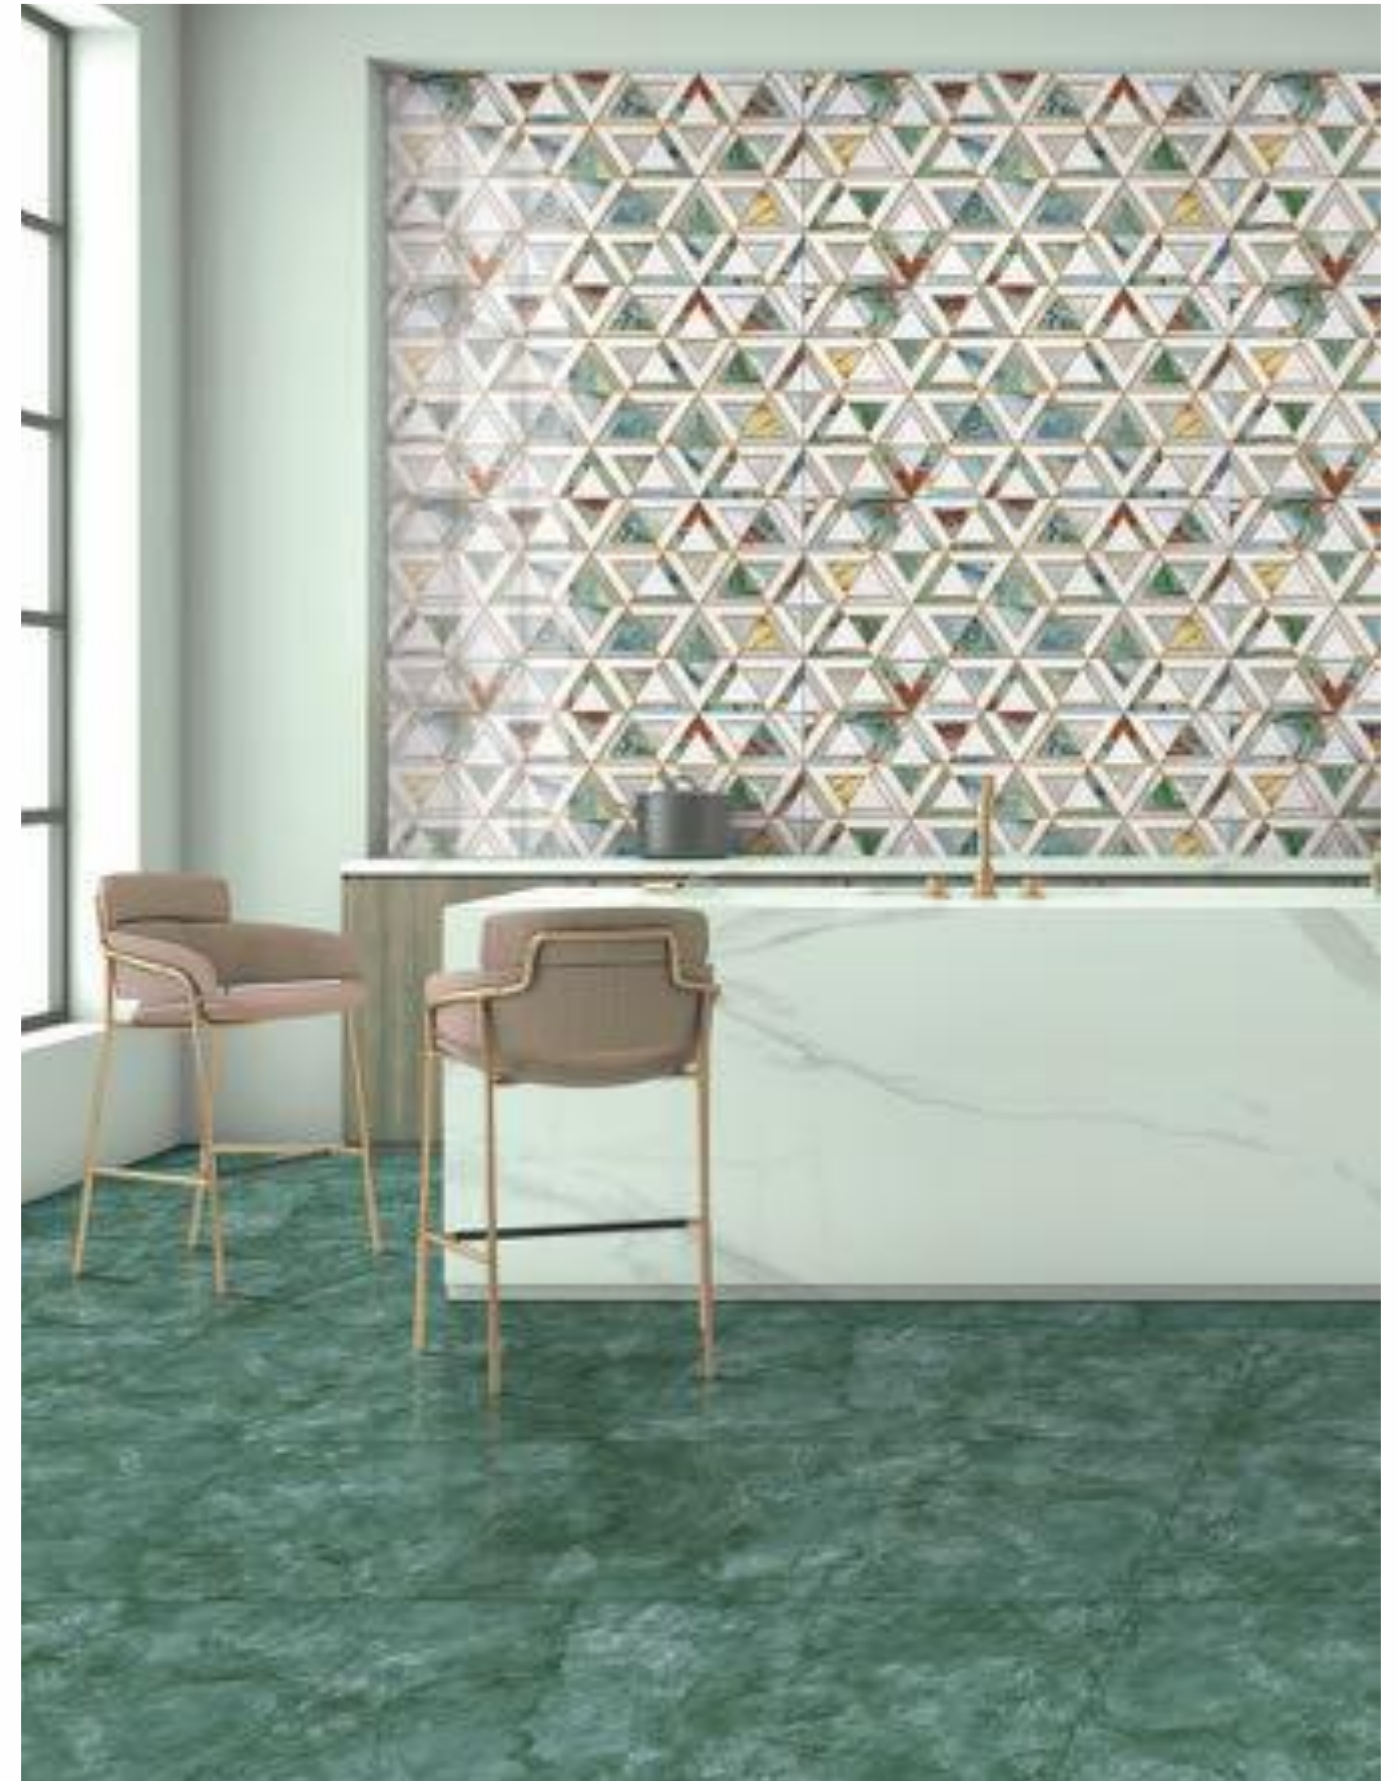

PREMIUM POLISH

INFERNO GRIS

PREMIUM POLISH

INFERNO NERO

PREMIUM POLISH

JADE GREEN

LUSH POLISH

THE SIZE
60x120 cm