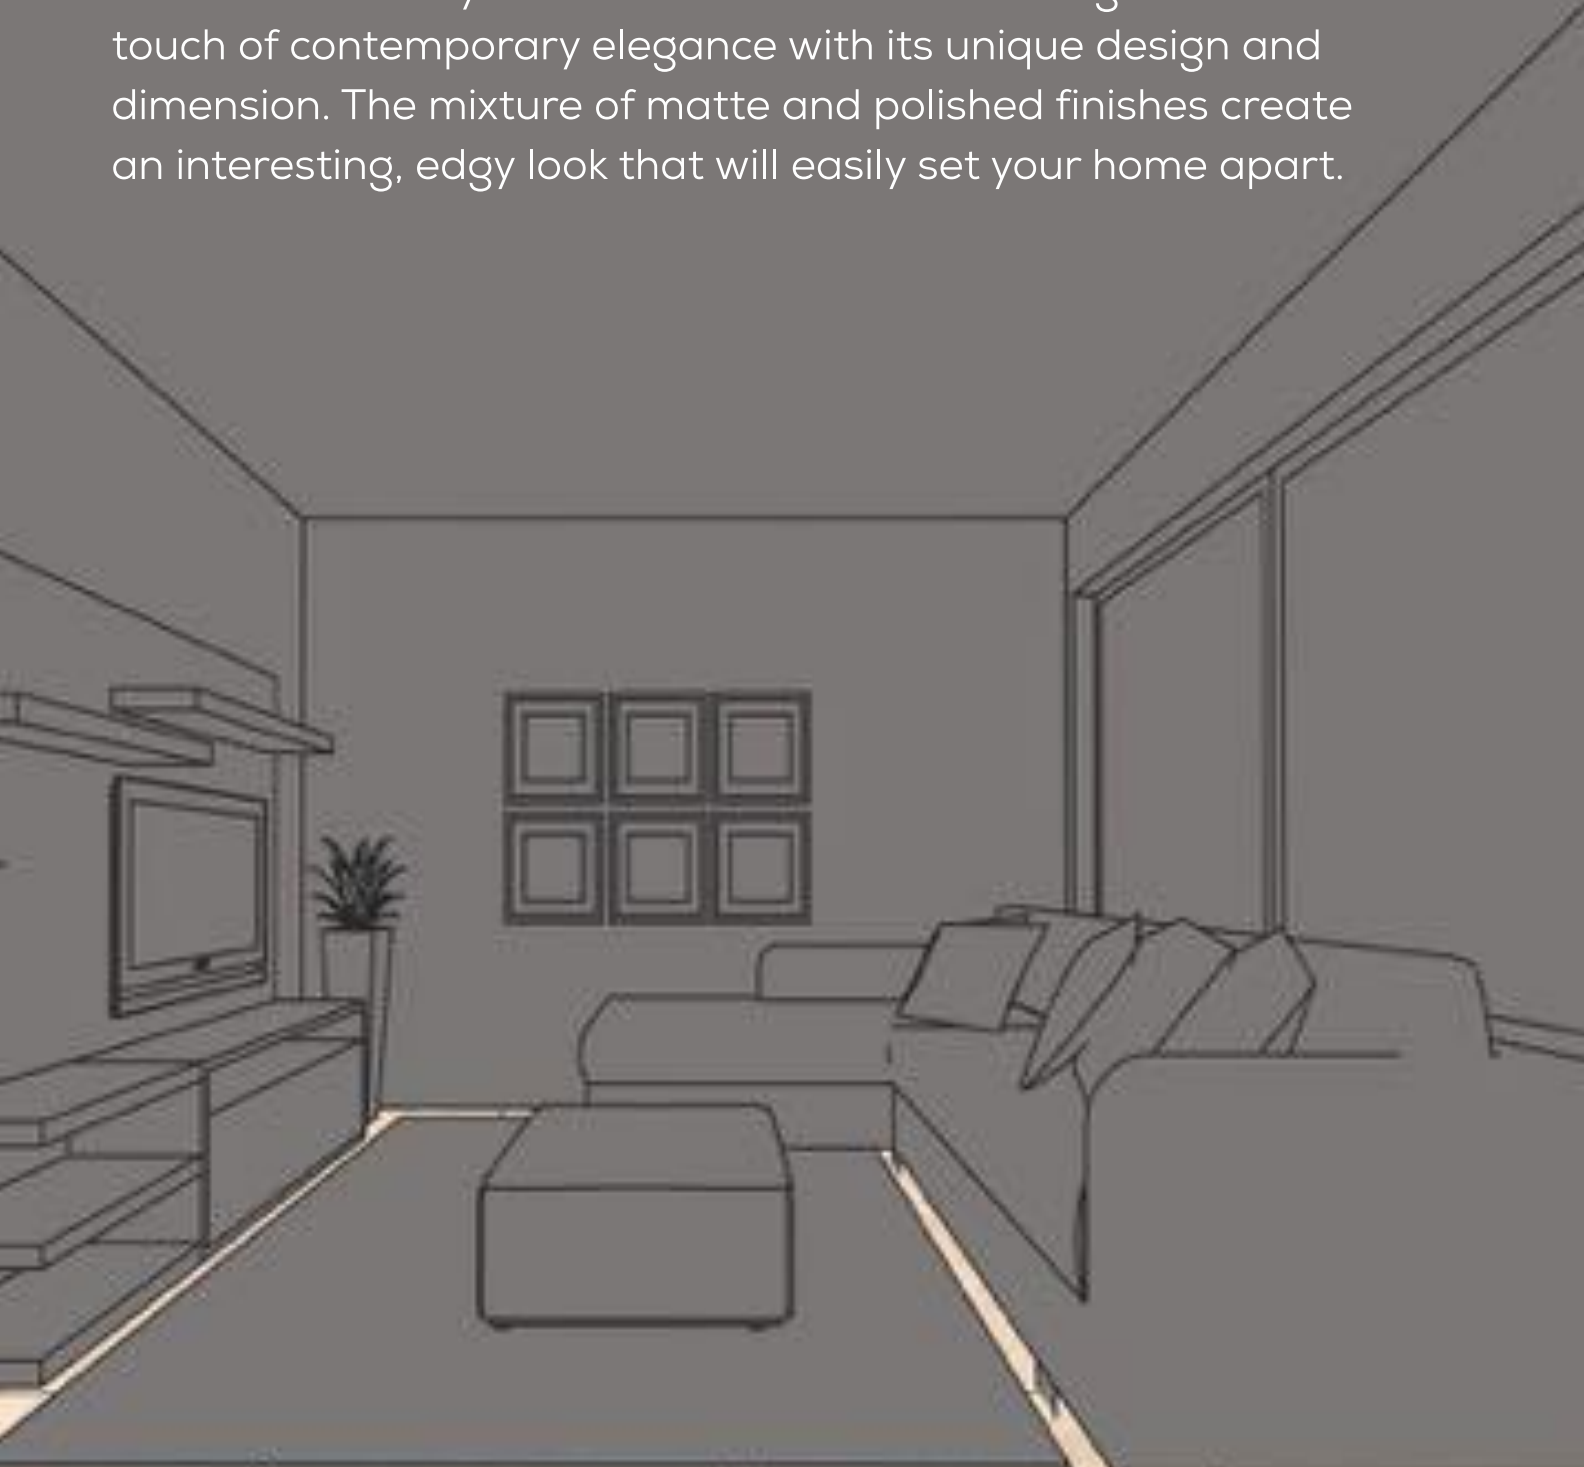

SAVONA ROSEWOOD WOOD

SAVONA WENGE WOOD

80X80 cm

A great choice for both traditional and contemporary settings, The Square provides a stunning focal point in any space. It has been meticulously crafted to suit different settings and adds a touch of contemporary elegance with its unique design and dimension. The mixture of matte and polished finishes create an interesting, edgy look that will easily set your home apart.