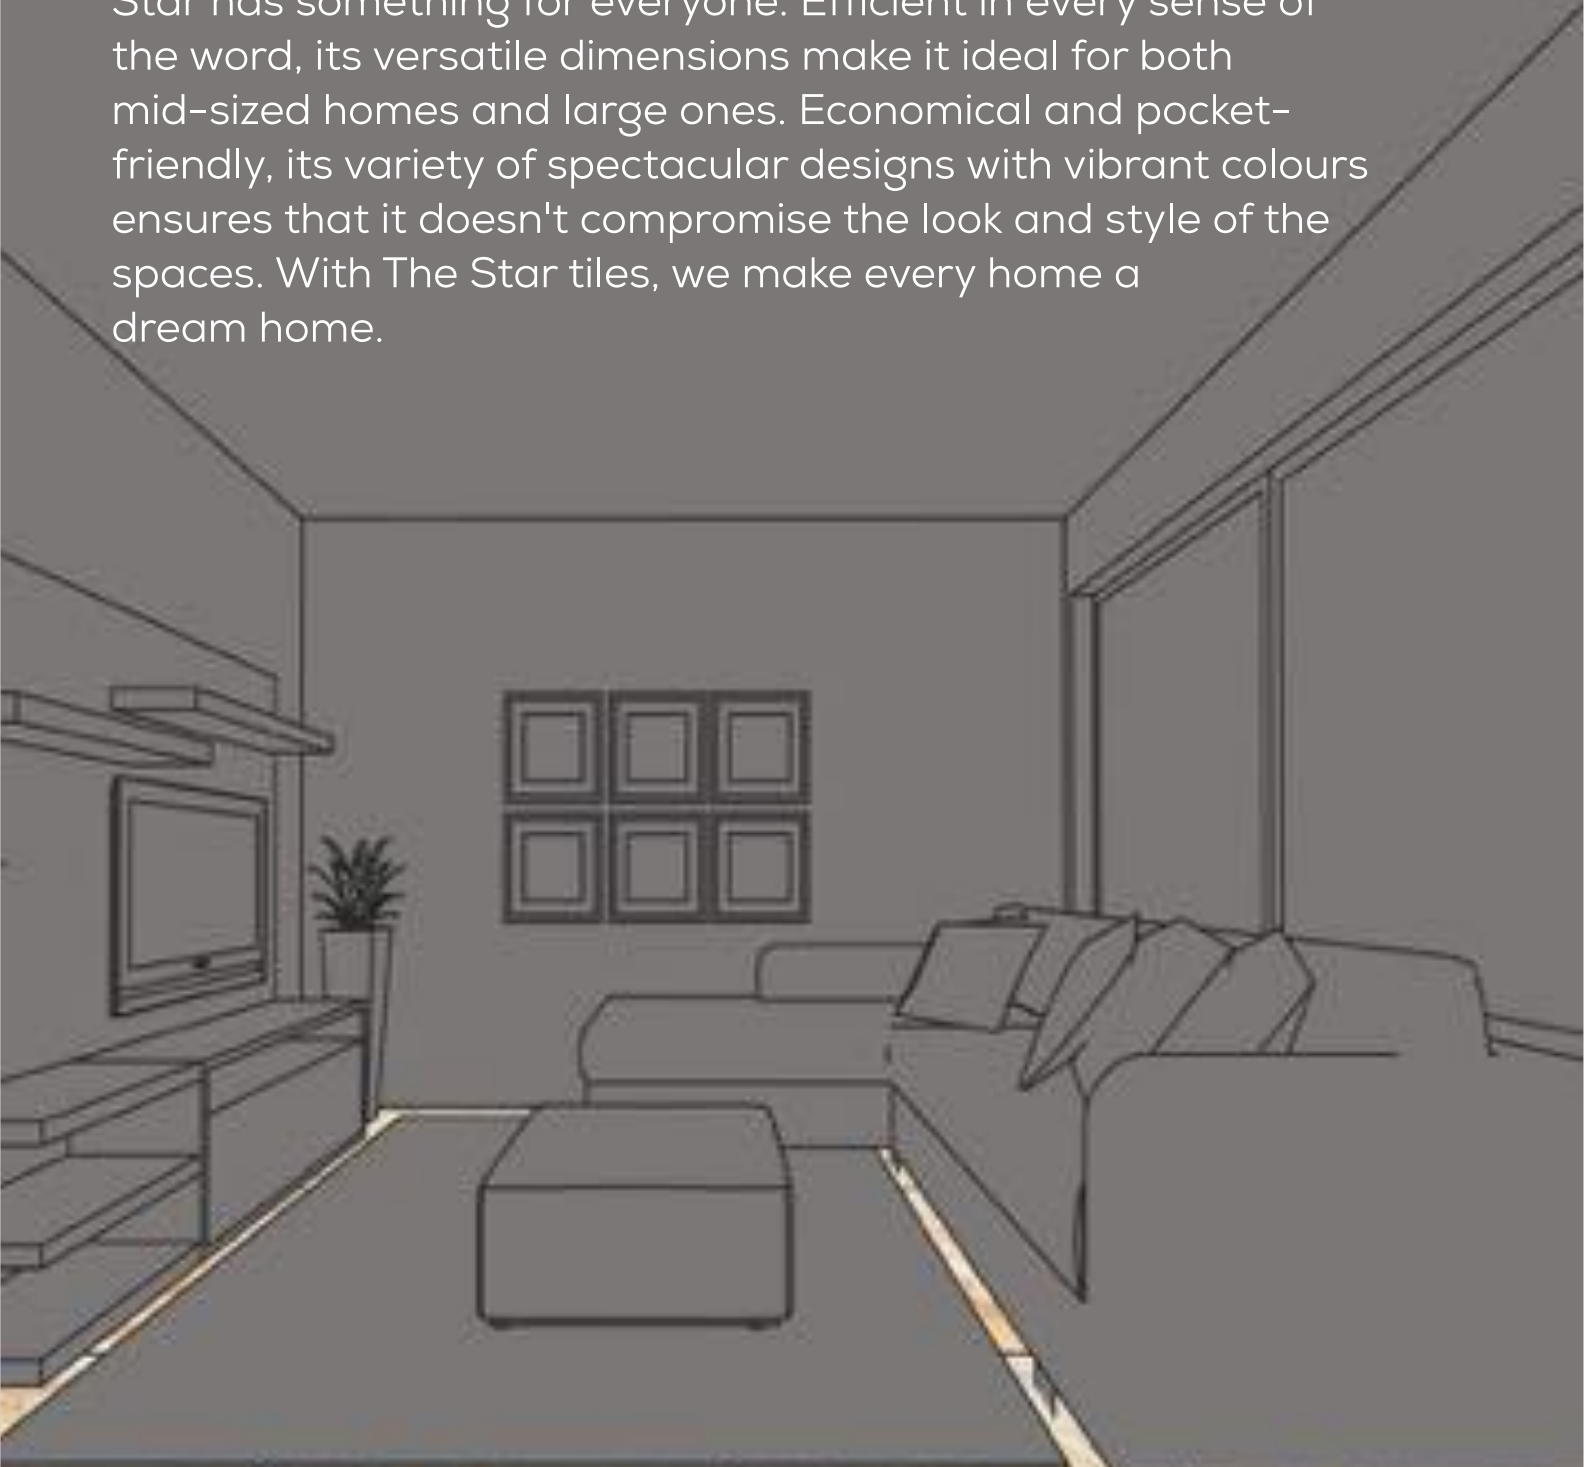

KOBBLE MULTI & PAVERS MULTI | MATT-PUNCH

**60X60** cm

Quite literally the star collection of Eternity, The Star is the most popular collection due to its perfect size. Be it homes that demand subtlety or the ones that aspire to dazzle, The Star has something for everyone. Efficient in every sense of the word, its versatile dimensions make it ideal for both mid-sized homes and large ones. Economical and pocket-friendly, its variety of spectacular designs with vibrant colours ensures that it doesn't compromise the look and style of the spaces. With The Star tiles, we make every home a dream home.