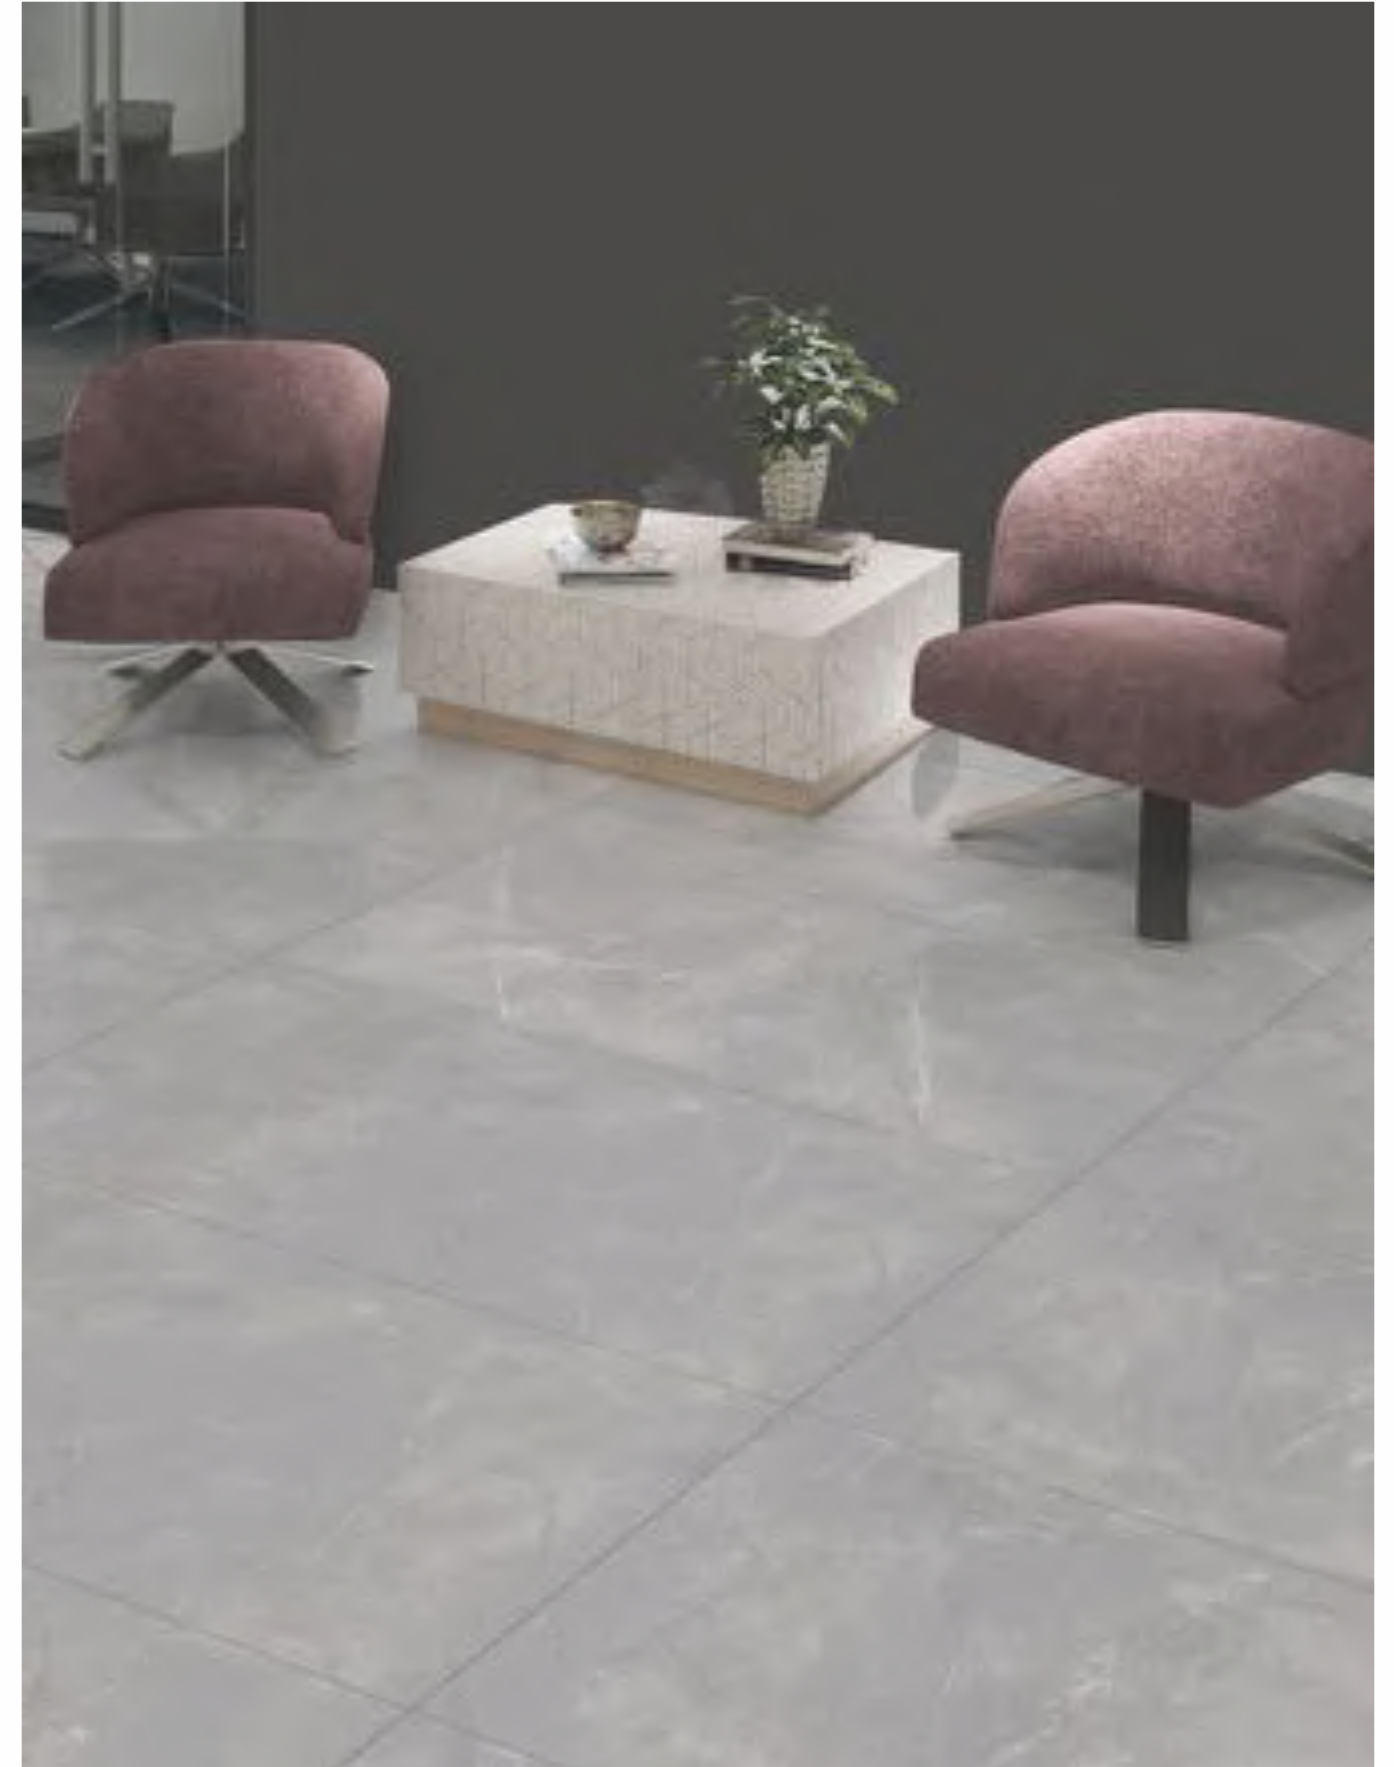

THE SIZE | 60x120 cm
SWIFT SERIES

SWIFT POLISH

SWIFT POLISH

CONTINUOUS GRAPHIC

SWIFT POLISH

SWIFT POLISH

SWIFT POLISH

SWIFT POLISH

CONTINUOUS GRAPHIC

SWIFT POLISH