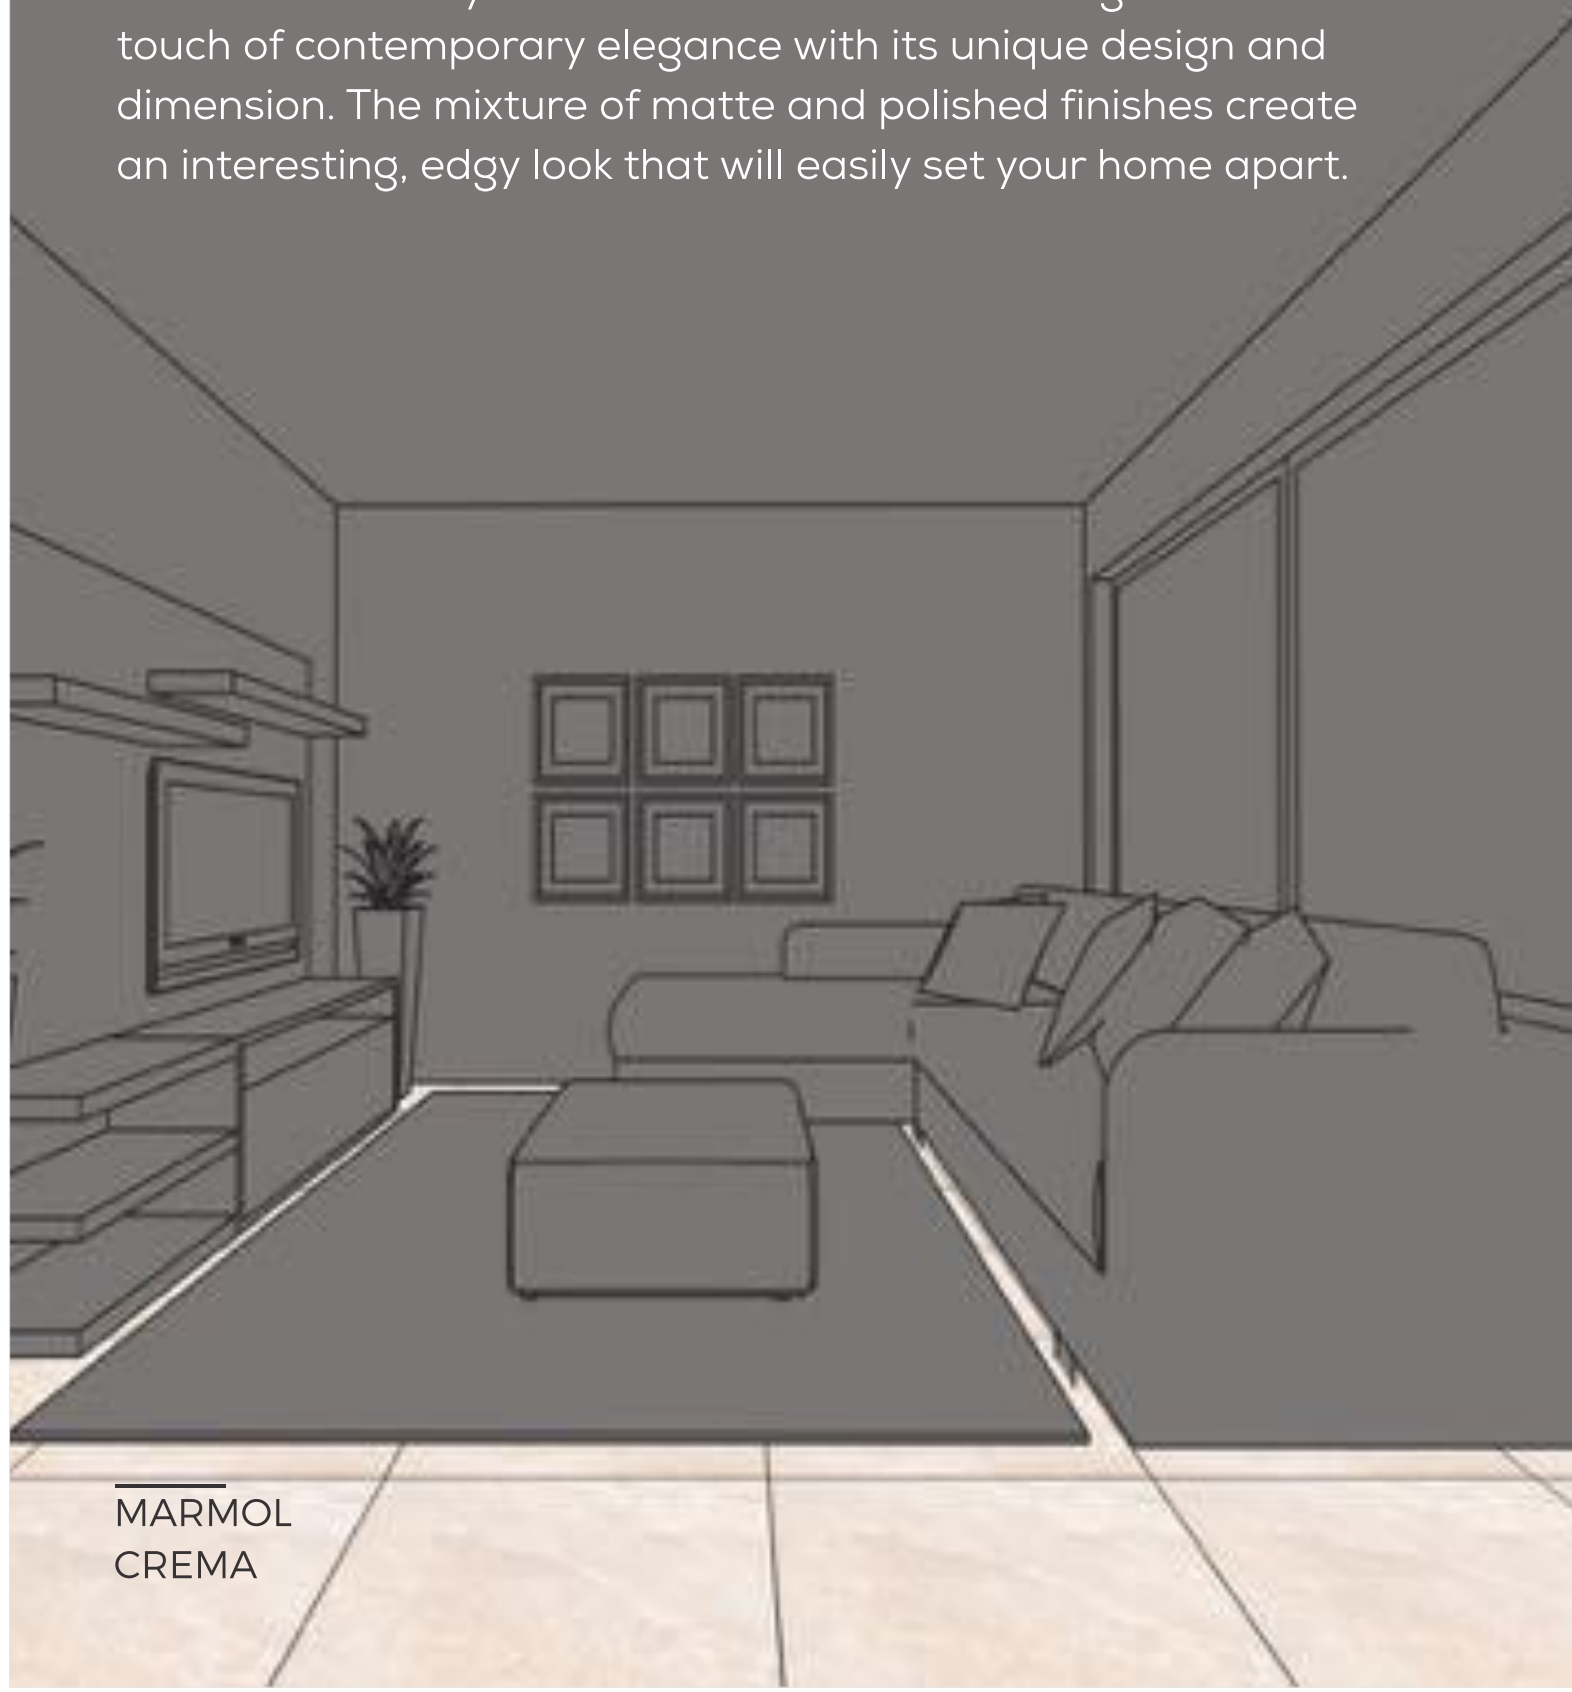

TREVISO CEDAR WOOD/PUNCH

TREVISO GREY WOOD/PUNCH

TREVISO TEAK WOOD/PUNCH

SERPENTINE BEIGE MATT PUNCH

DASH WOOD WOOD/PUNCH

**80X80** cm

A great choice for both traditional and contemporary settings, The Square provides a stunning focal point in any space. It has been meticulously crafted to suit different settings and adds a touch of contemporary elegance with its unique design and dimension. The mixture of matte and polished finishes create an interesting, edgy look that will easily set your home apart.