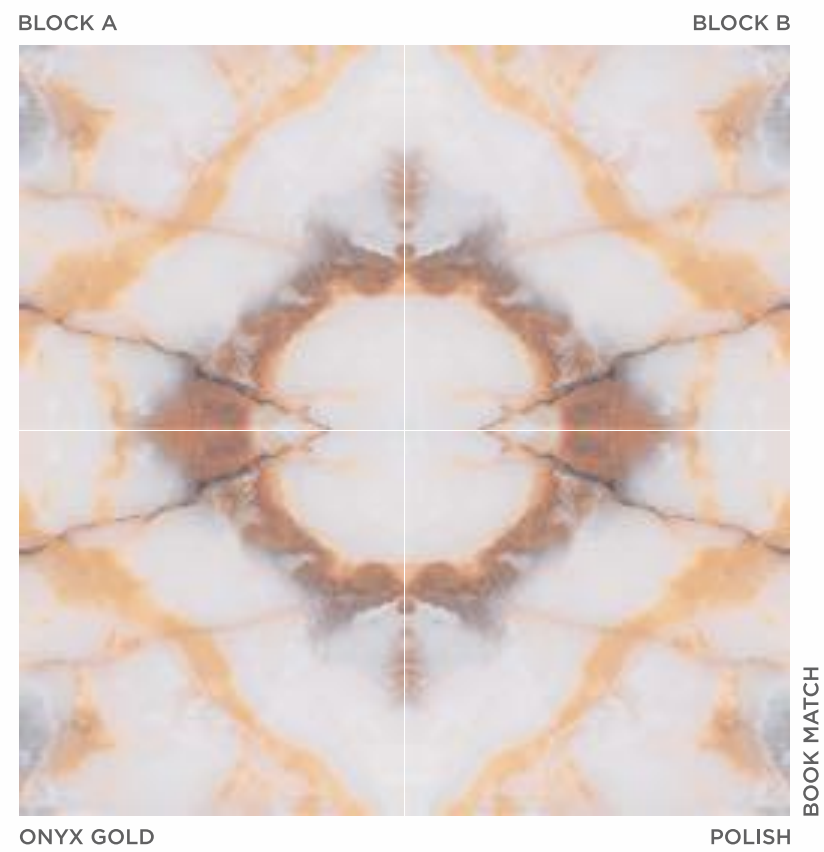

BLOCK A

BLOCK B

THE STAR | 60x60 cm