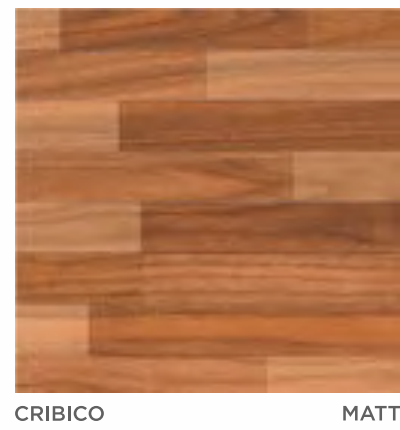

MOON VALLEY STONE/ PUNCH

HOLI CREMA STONE/ PUNCH

HOLI GRIS STONE/ PUNCH

HOLI MARFIL STONE/ PUNCH

HOLI NERO STONE/ PUNCH

SILICON VALLEY STONE/ PUNCH

PIETRA PERLA STONE

THE STAR | 60x60 cm