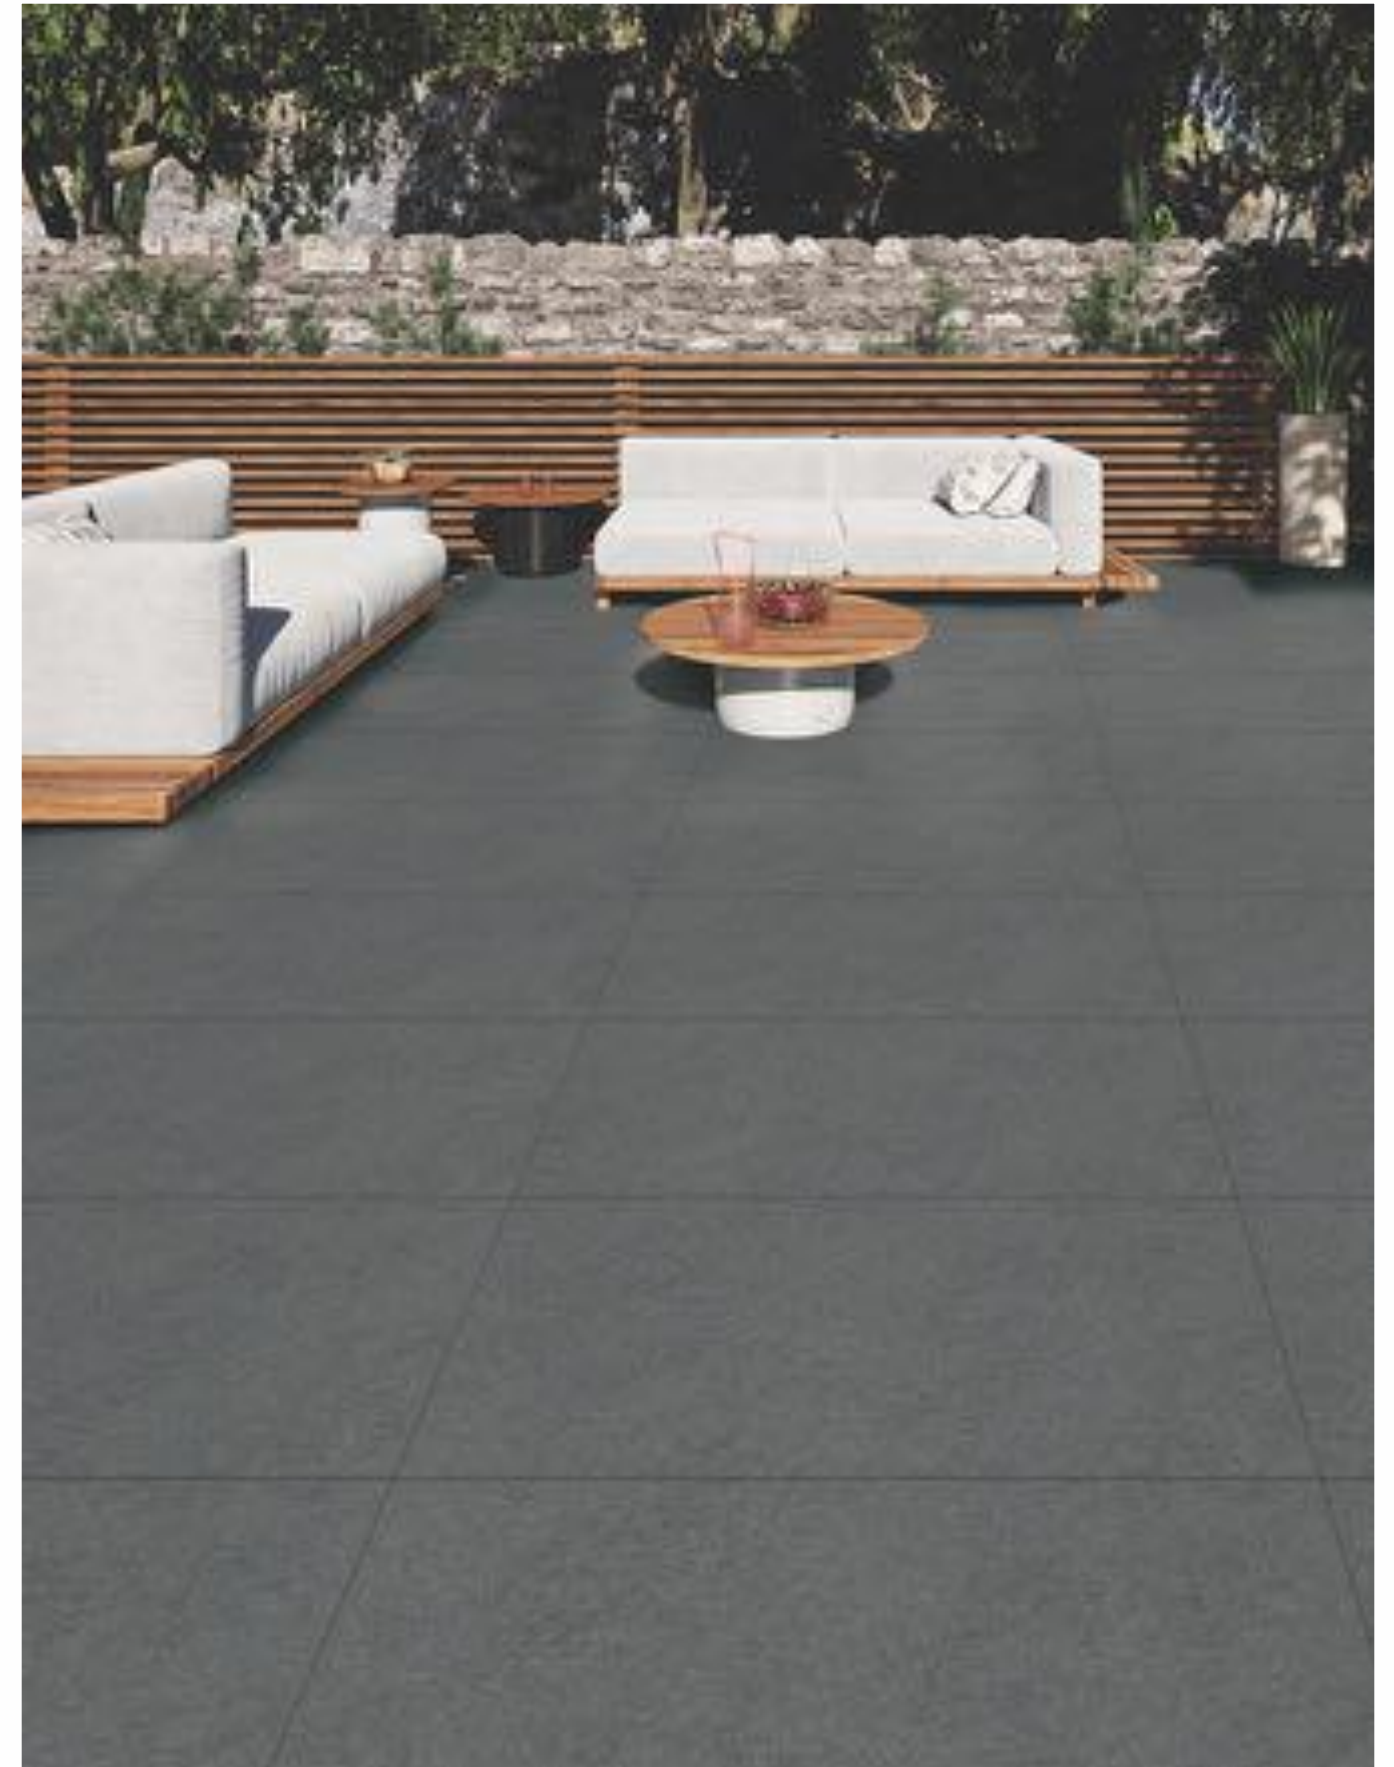

THE SIZE | 60x120 cm
FULLBODY

STONE

STONE

STONE

STONE

POLISH

POLISH

MATT

MATT