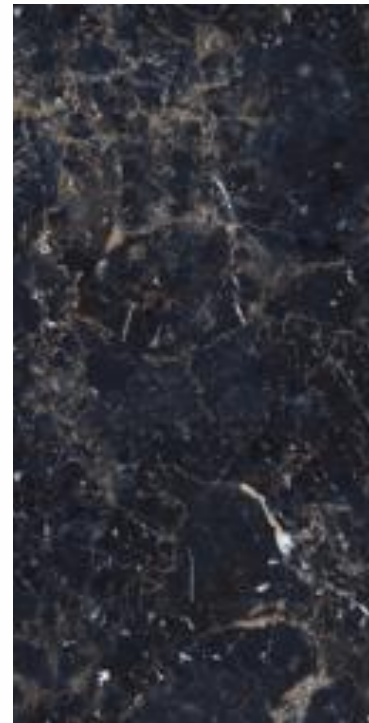

BRAZIL NERO PREMIUM POLISH

LARCEN NERO PREMIUM POLISH

VOLGA BLUE PREMIUM POLISH

PARADISE AZUL PREMIUM POLISH

▲ THESE TILES ARE AVAILABLE IN FLUTED PUNCH DECOR & CARVING ALSO

ARSON BRONZE PREMIUM POLISH

ARMANI BROWN ▲ PREMIUM POLISH