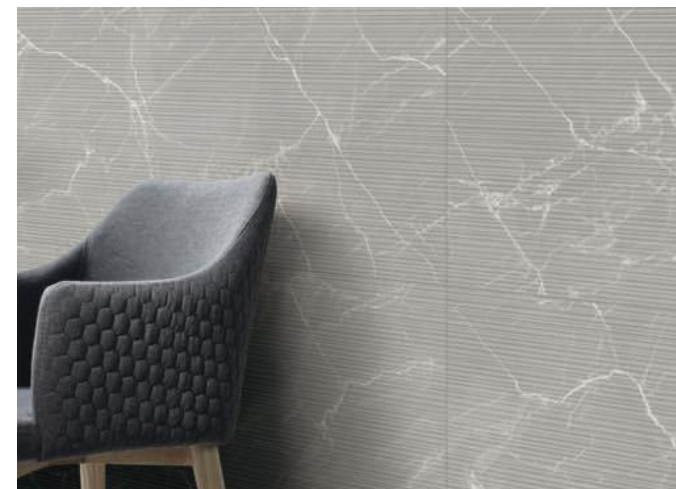

# ***Kajaria*** **INFINITY**

---

Glazed Vitrified Tiles

800 x 1600 mm | 600 x 1200 mm

200 x 1200 mm | 600 x 600 mm

**SUPER PREMIUM POLISH  
PREMIUM POLISH | POLISH  
CARVING | PREMIUM MATT  
ROTO MATT | MATT  
SUPERWHITE**