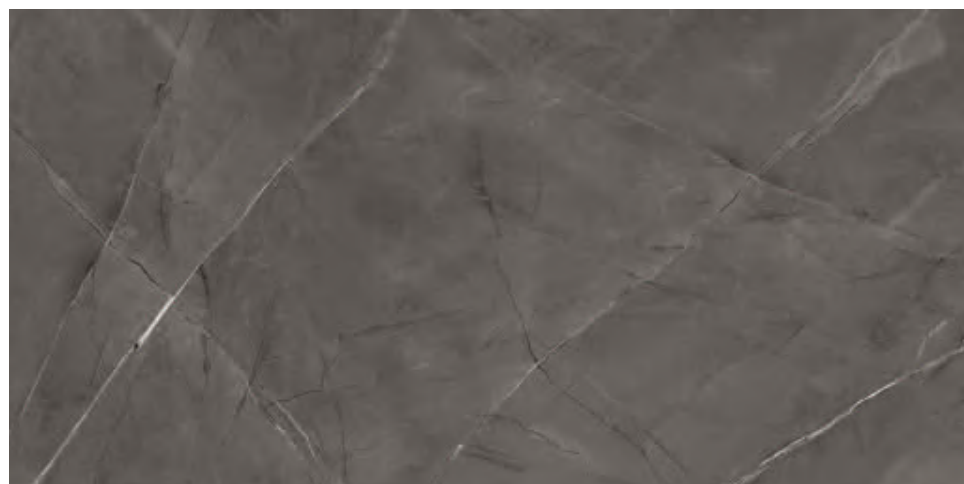

FRENCH GREY | POLISH

800 x 1600 mm

LATINO TAUPE ■

POLISH

PULPIS MARFIL

POLISH

PULPIS GRIS

POLISH