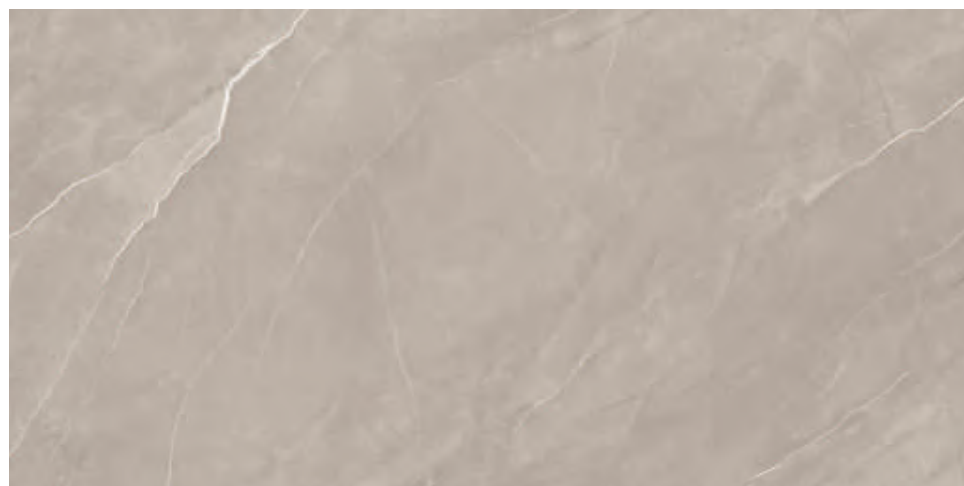

800 x 1600 mm

BOTTICINO ROYAL

POLISH

LAPIS MARFIL ■

POLISH

LAPIS TAUPE ■

POLISH

■ THESE TILES ARE AVAILABLE IN 600X1200 MM ALSO