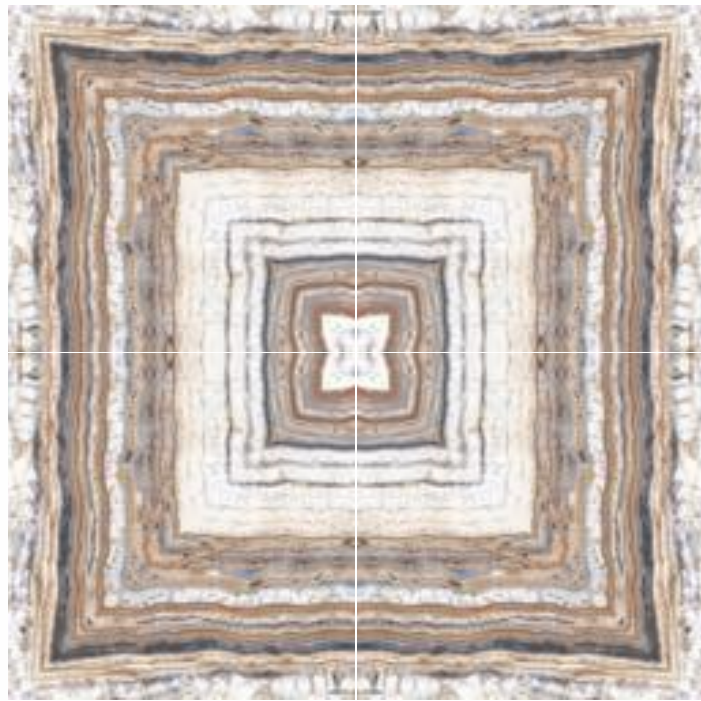

Glazed Vitrified Tiles

**600 x 600 mm**

For wall application

For floor application

Fine detailing

Stain resistant

600 x 600 mm

TIGRON BEIGE