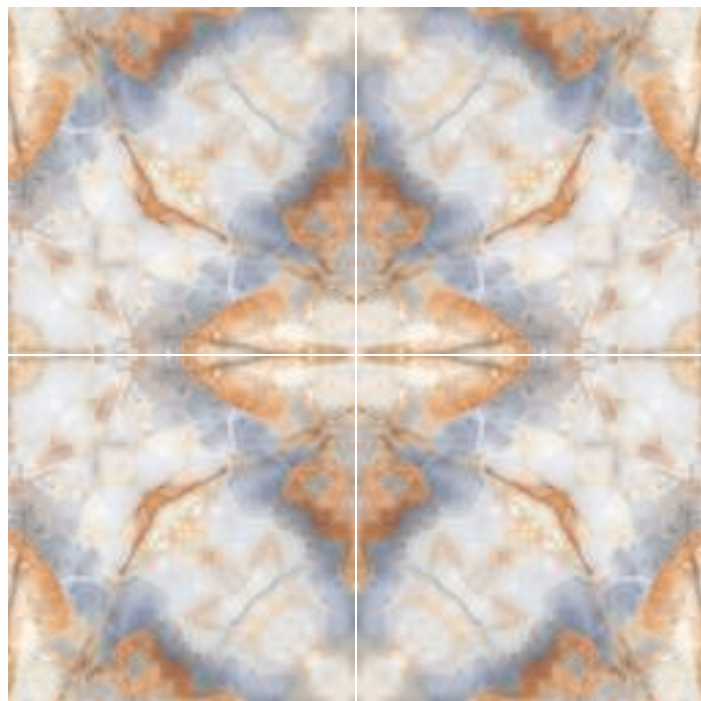

ONYX RUBEL

POLISH

BOOK MATCH