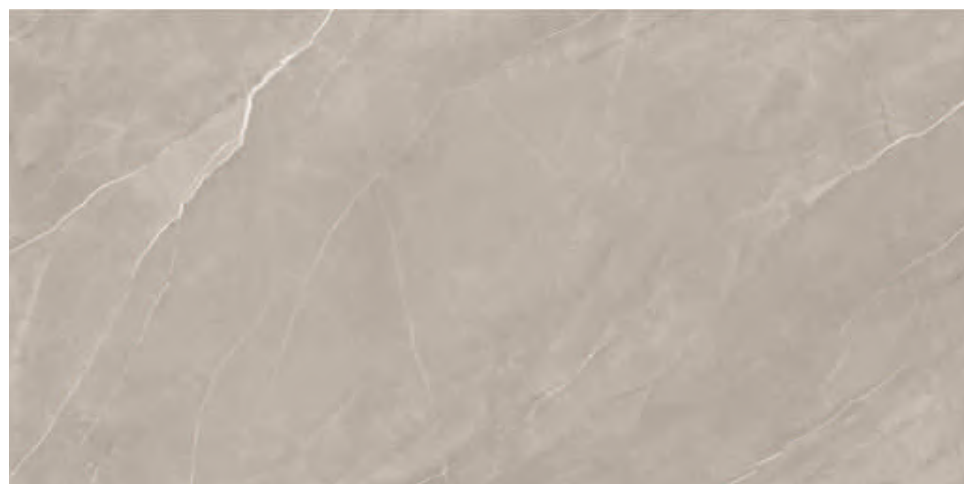

800 x 1600 mm

EXIBUS WHITE

CARVING

LAPIS MARFITO ■

CARVING

LAPIS TAUPILO ■

CARVING

■ THESE TILES ARE AVAILABLE IN 600X1200 MM ALSO