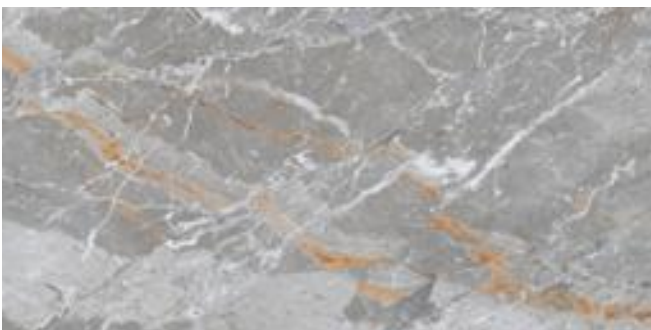

FORTUNA BEIGE

POLISH

THE SIZE | 600x1200 mm

HERMES TAUPE

POLISH

PALAZIO BEIGE

POLISH

LINOSA GREY