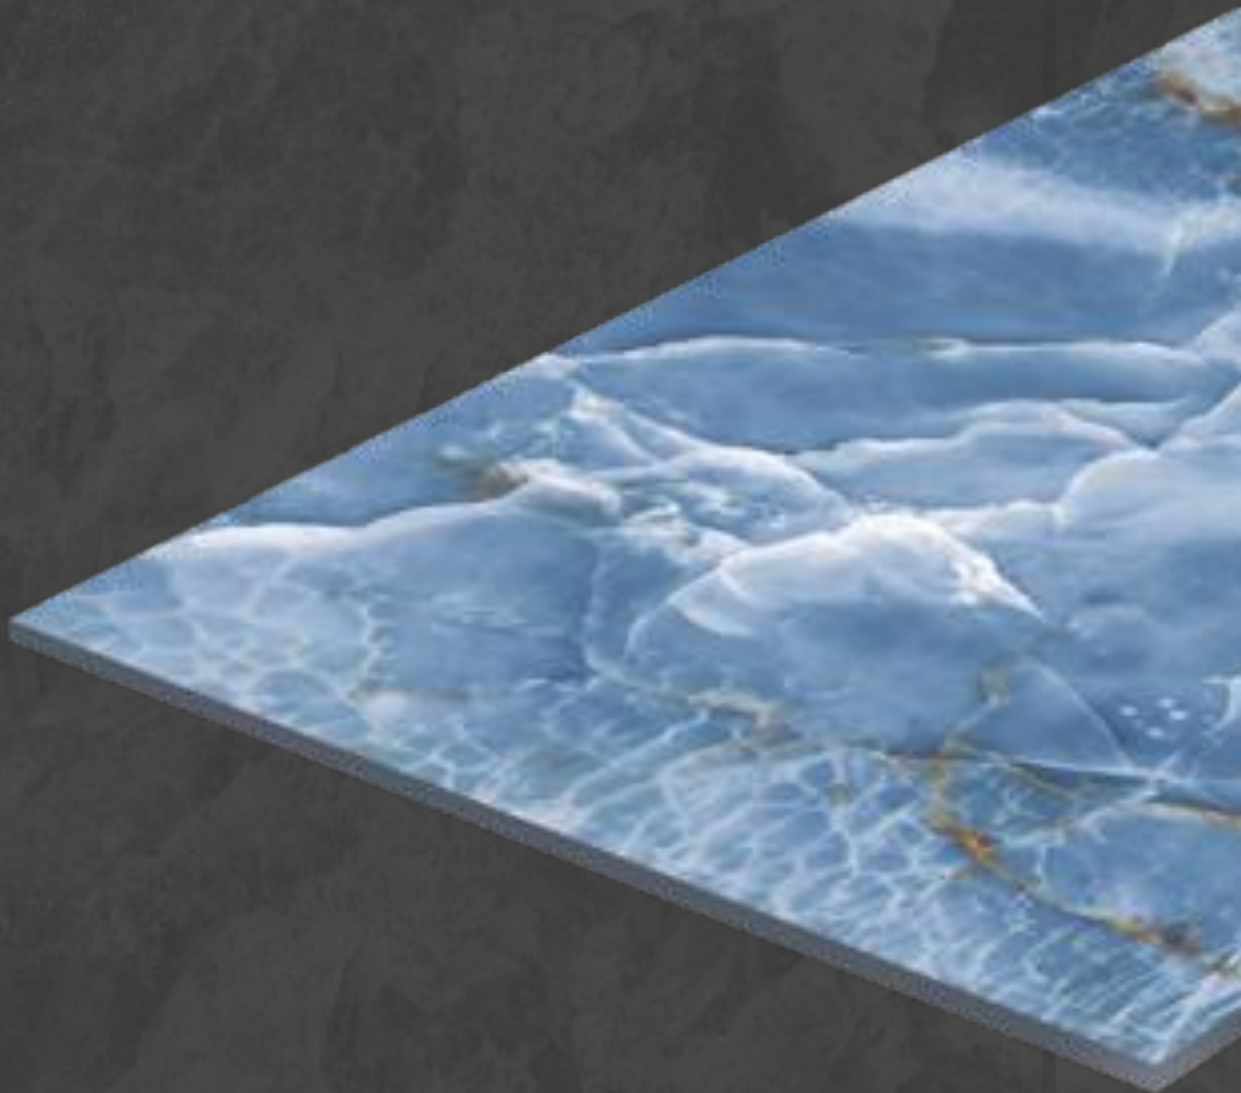

TIMELESS BEAUTY

Experience the timeless beauty of tiles that are crafted to elevate your space. Available in various hues, **1200x2400mm** and **600x1200mm** give you various decorative possibilities for both indoor and outdoor spaces.