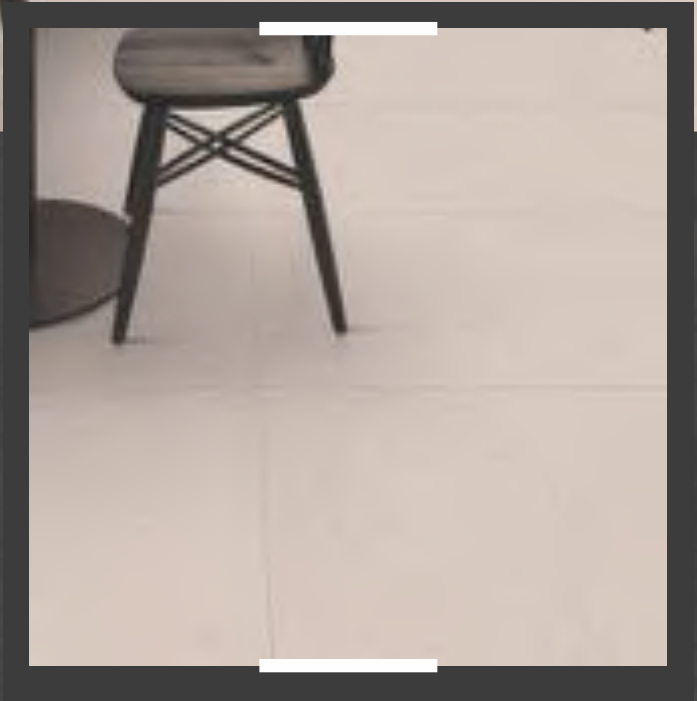

ETERNITY FOR YOU

Eternity tiles are **Glazed Vitrified Tiles** that are unlike anything you have seen before.

The extraordinary aesthetic appeal of our tiles is the outcome of the skill and passion of european master designers. The designs are contemporary yet evoke a feeling of timelessness.

Eternity tiles are surprisingly strong, possessing high flexural and breaking strength. Almost 100% non-porous, the tiles do not allow water to seep through.

Driven by quality, Eternity tiles meet the toughest global standards, at every step of the way.