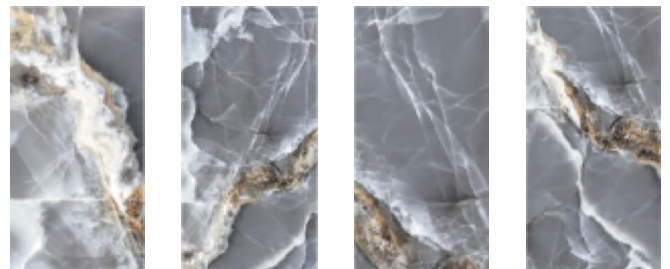

# THE ULTIMA | 1200x2400 mm

ONYX BLUE

PREMIUM POLISH

ONYX GRIS

PREMIUM POLISH

RANDOM 4

RANDOM 4

ONYX GREY