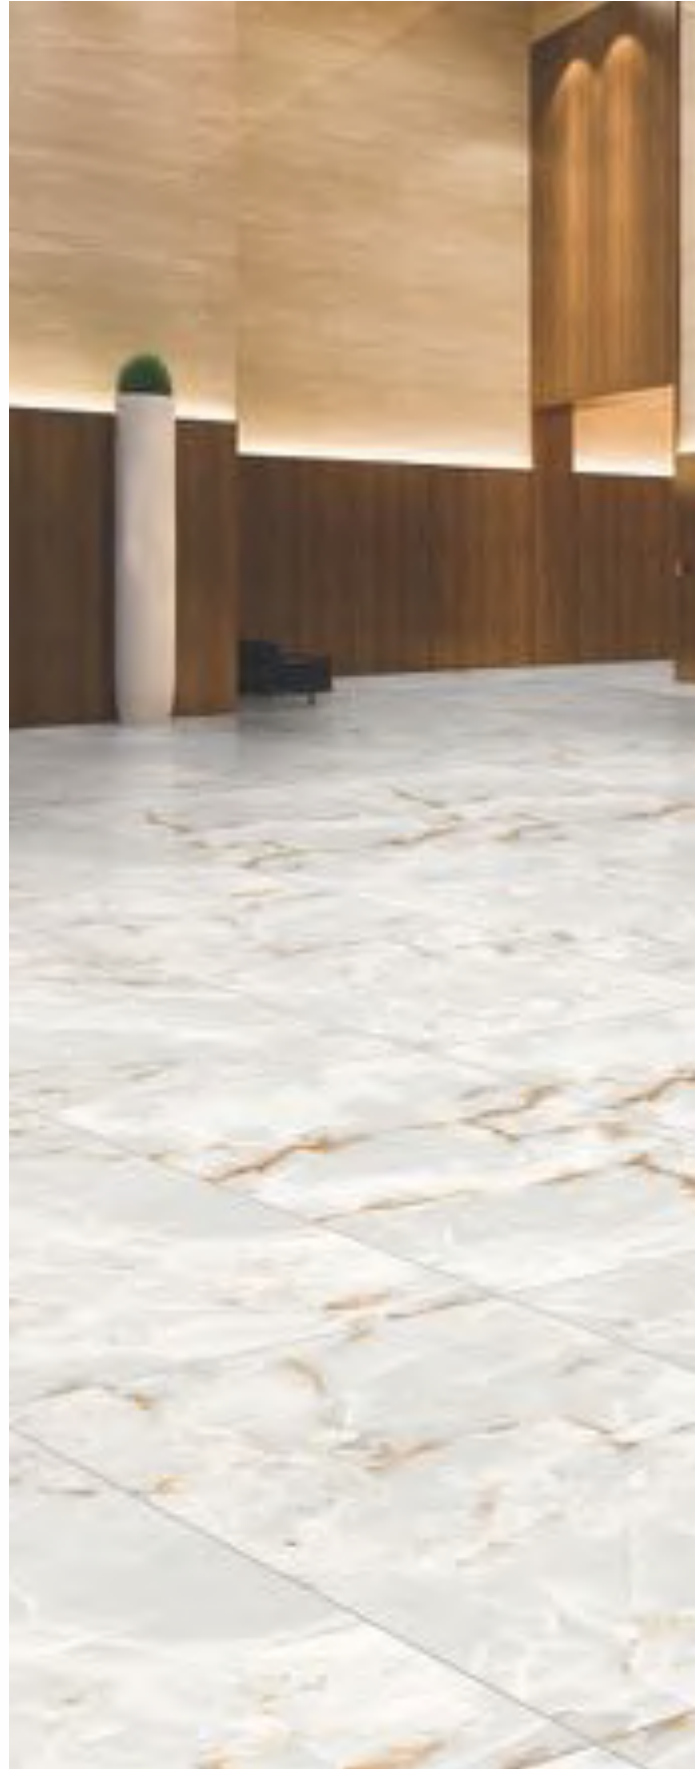

THE ULTIMA | 1200x2400 mm