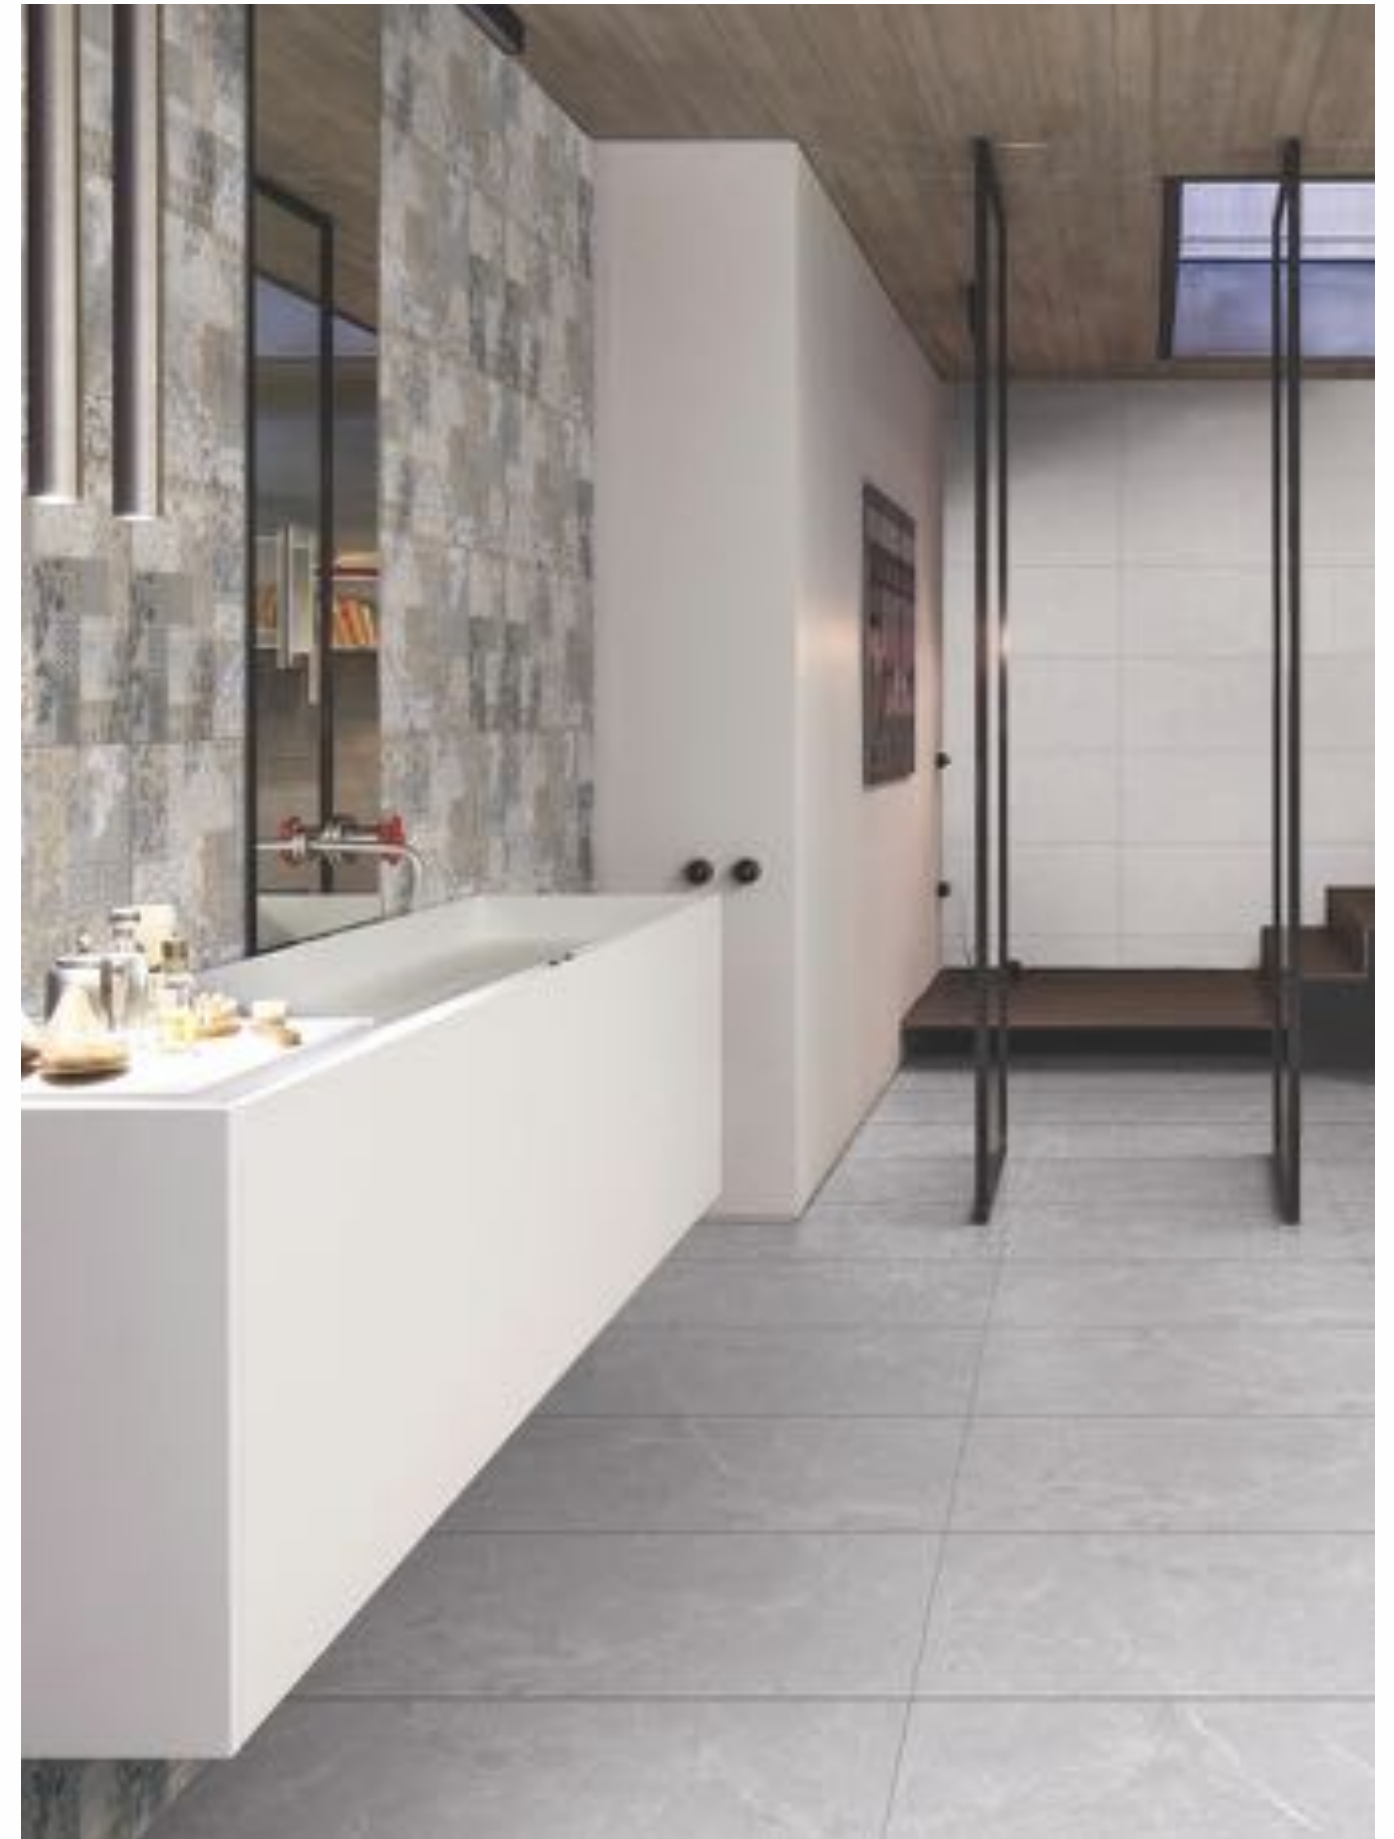

THYON MARFIL, THYON GREY & KARNIKO GREY | POLISH / POLISH DECOR