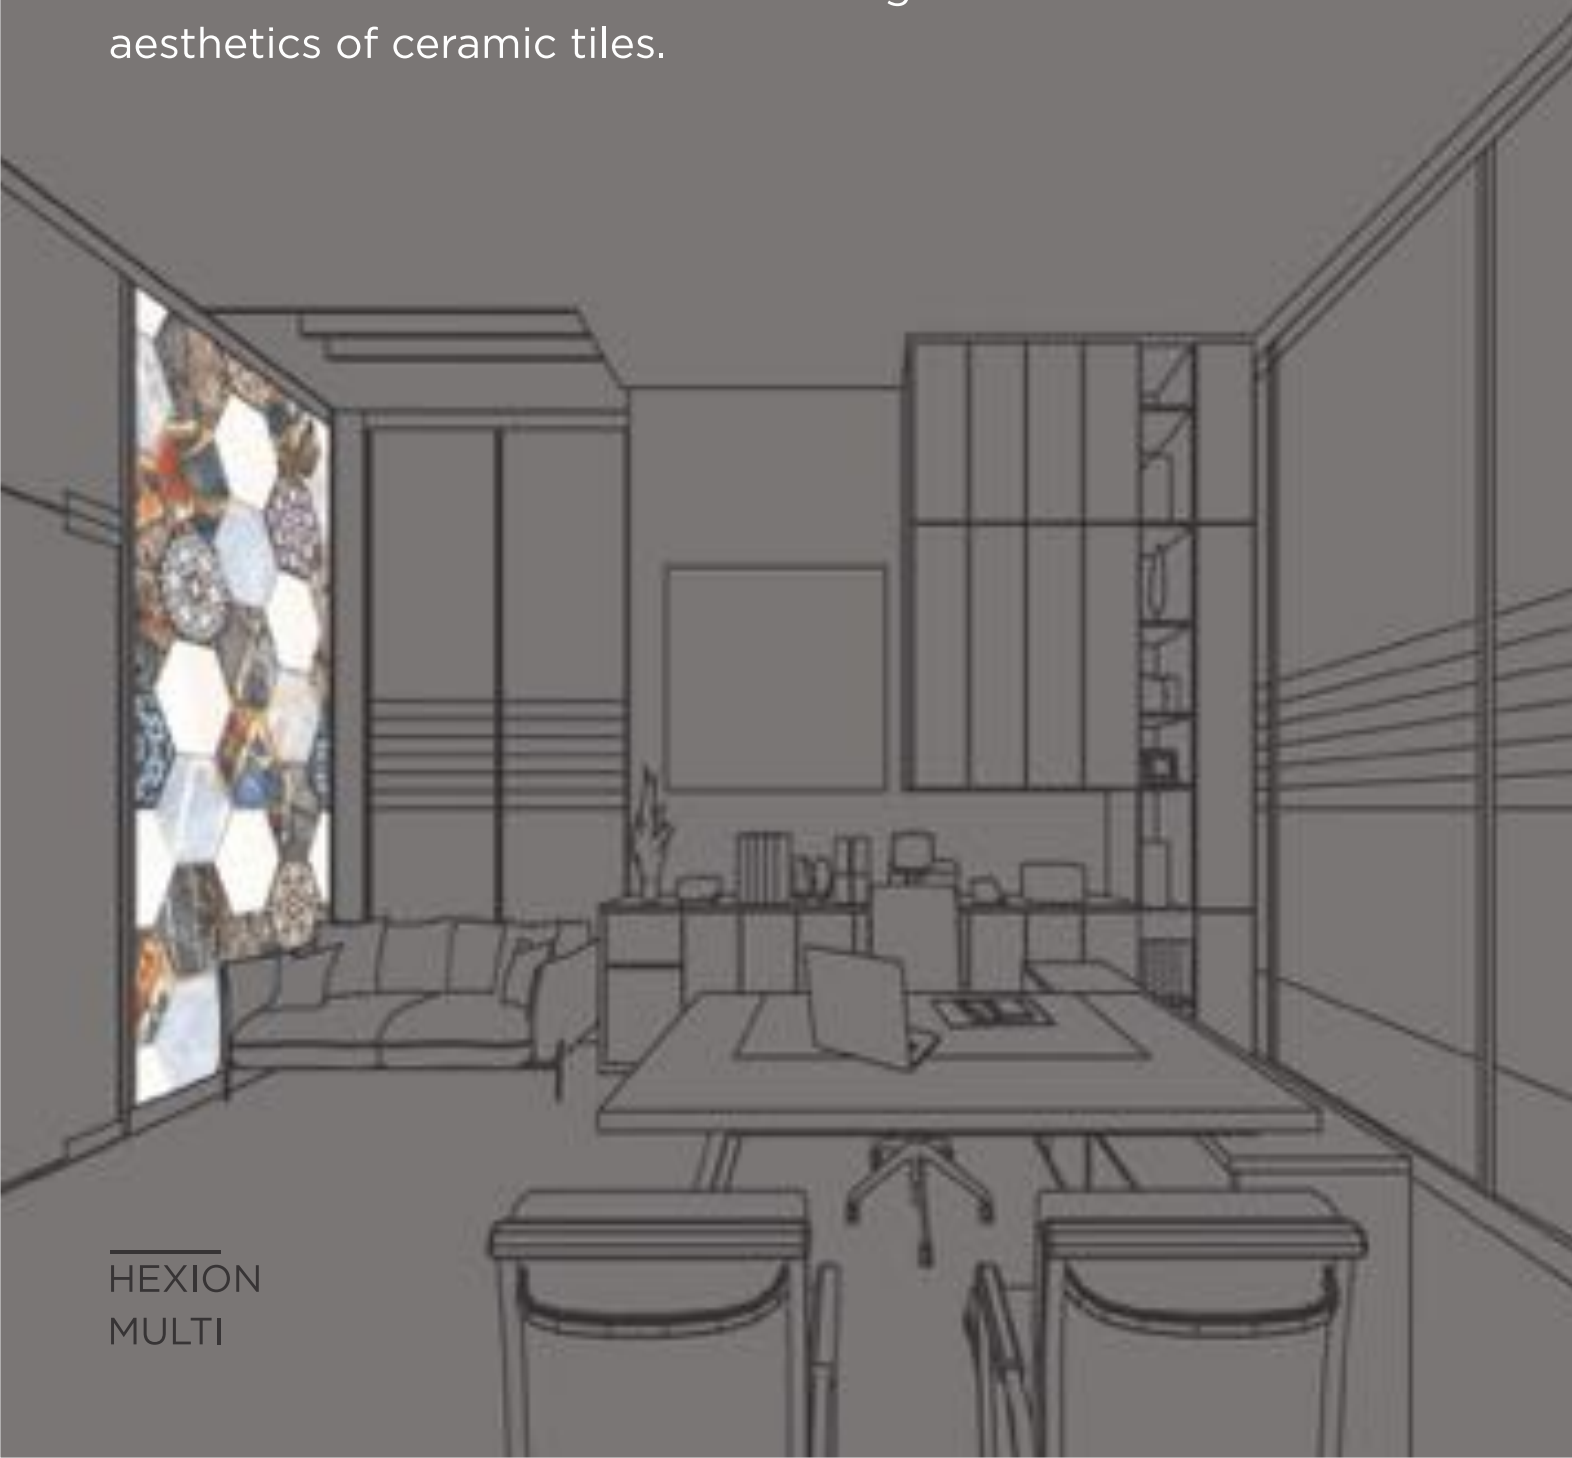

Thermal Resistant

Zero Maintenance

Easy To Clean

High Flexural Strength

30X60 & 15X60 cm

The Trend's unique designs are the epitome of fashion and luxury. These sophisticated and elegant patterns that set the collection apart are classy enough to stay in trend for years to come, From contemporary to classic, urban to rural spaces, The Trend collection offers floor and wall tiles to suit all tastes and decor sensibilities. With a delicate and classy finish, it offers the latest trends while adhering to the traditional aesthetics of ceramic tiles.