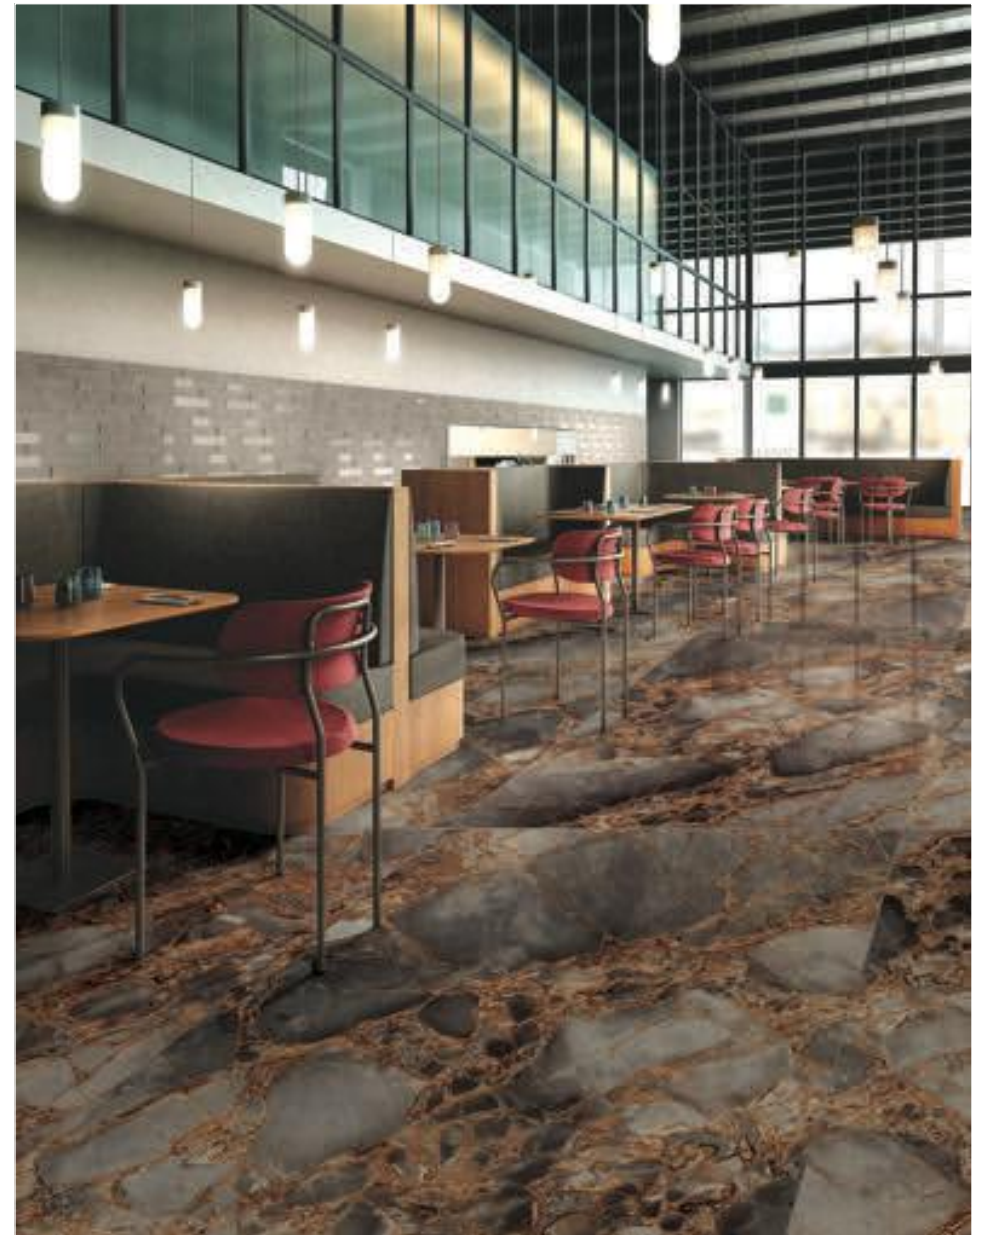

PREMIUM POLISH

WILLIAMS GREY

PREMIUM POLISH

THE ULTIMA
1200x1800 mm

VERSACE COPPER

PREMIUM POLISH

The Ultima

1200x1800 mm