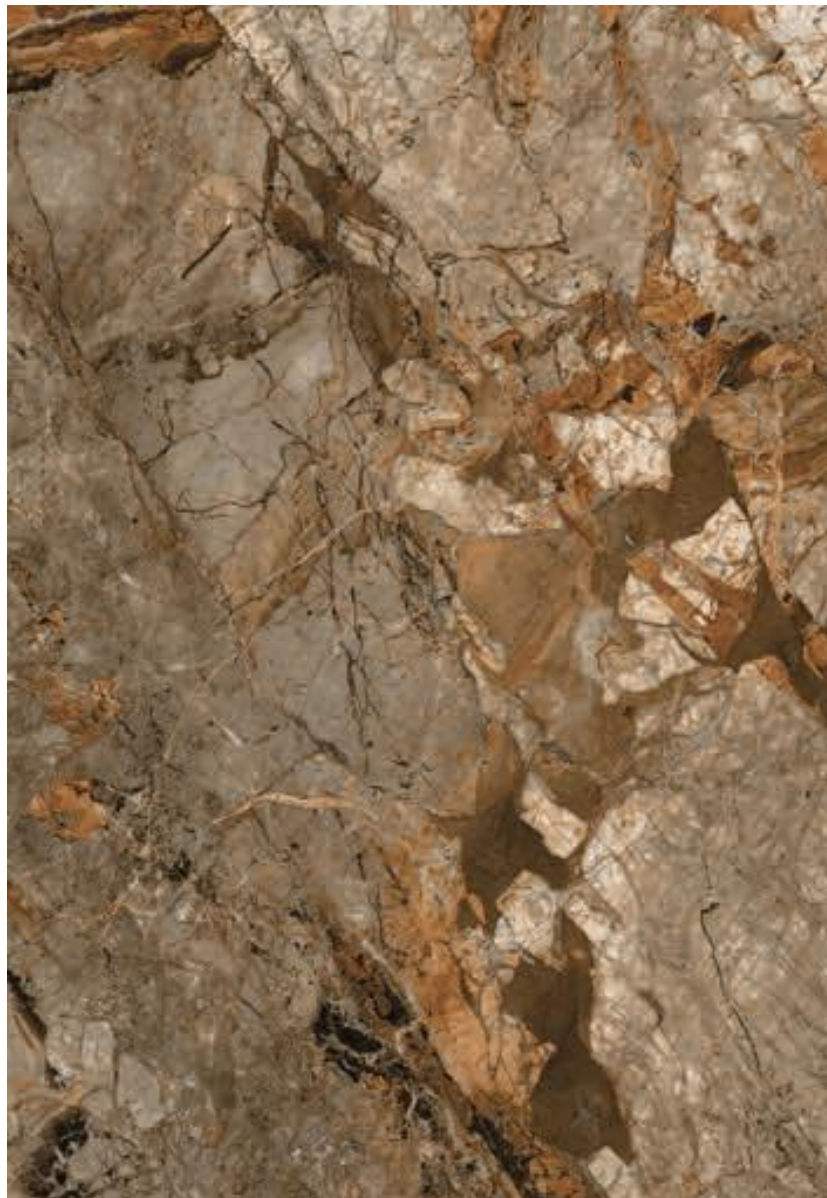

THE ULTIMA

1200x1800 mm

BRECCIA BROWN

PREMIUM POLISH