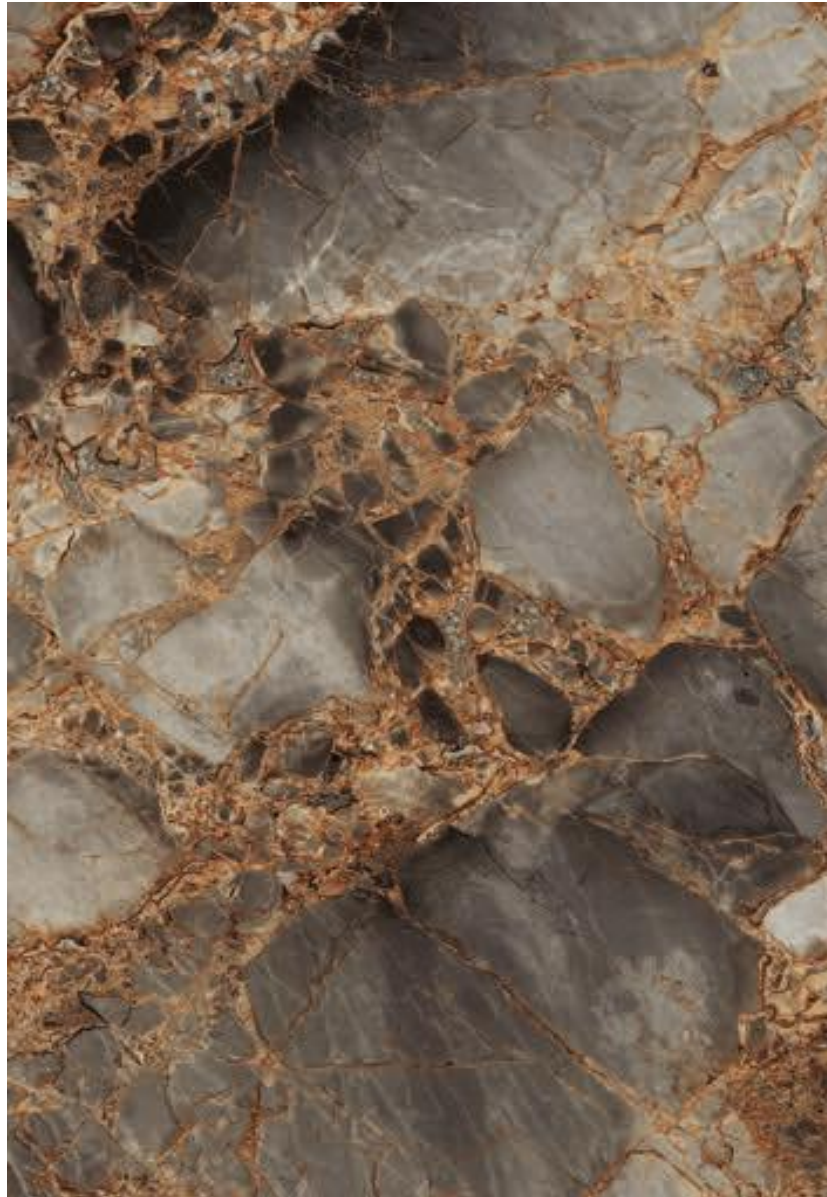

PREMIUM POLISH

WILLIAMS GREY

PREMIUM POLISH

THE ULTIMA
1200x1800 mm

VERSACE COPPER

PREMIUM POLISH

The Ultima

1200x1800 mm