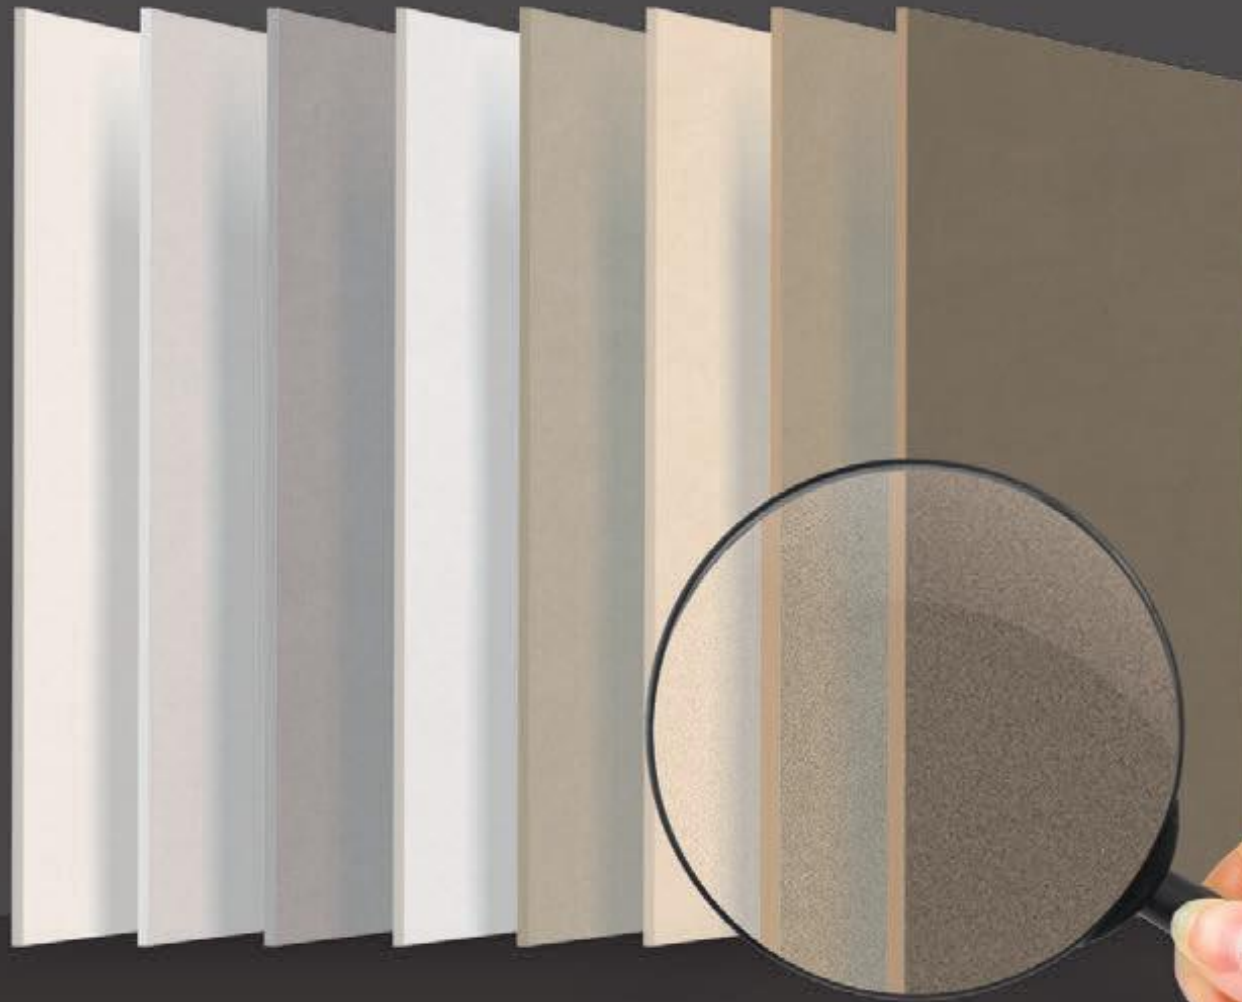

Transform your space into a modern masterpiece with our Matte design

DGVT RANGE

800x1600mm