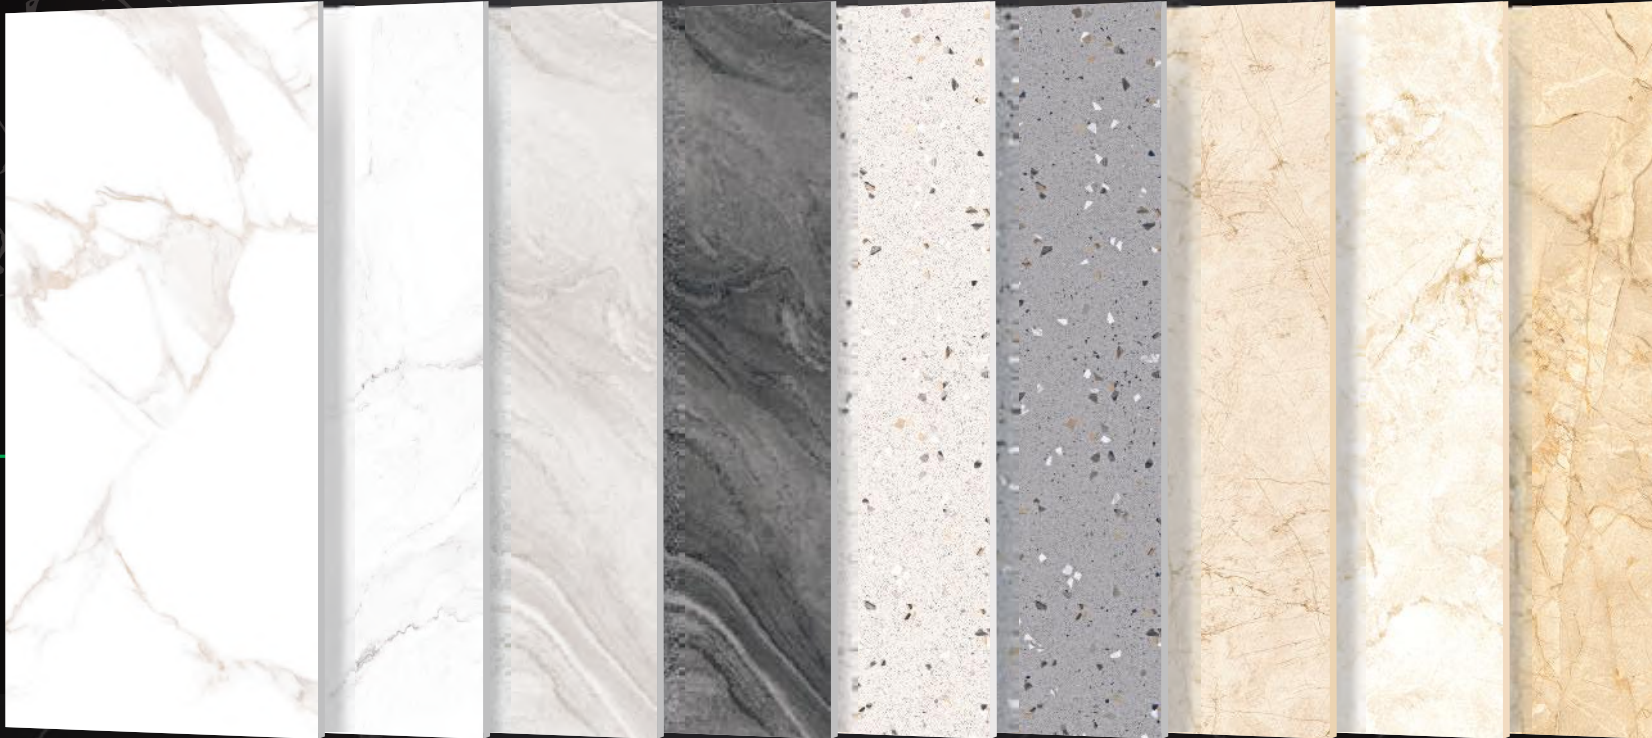

Matt

DGVT Sand Beige	52
DGVT Sand Brown DK	54
DGVT Sand Brown LT	53
DGVT Sand Grey DK	49
DGVT Sand Grey LT	48
DGVT Sand Ivory	50
DGVT Sand Mocca	51
DGVT Sand Silver	47

CARVING TERRAZZO GREY LT & DK

9 Exquisite Carving Designs