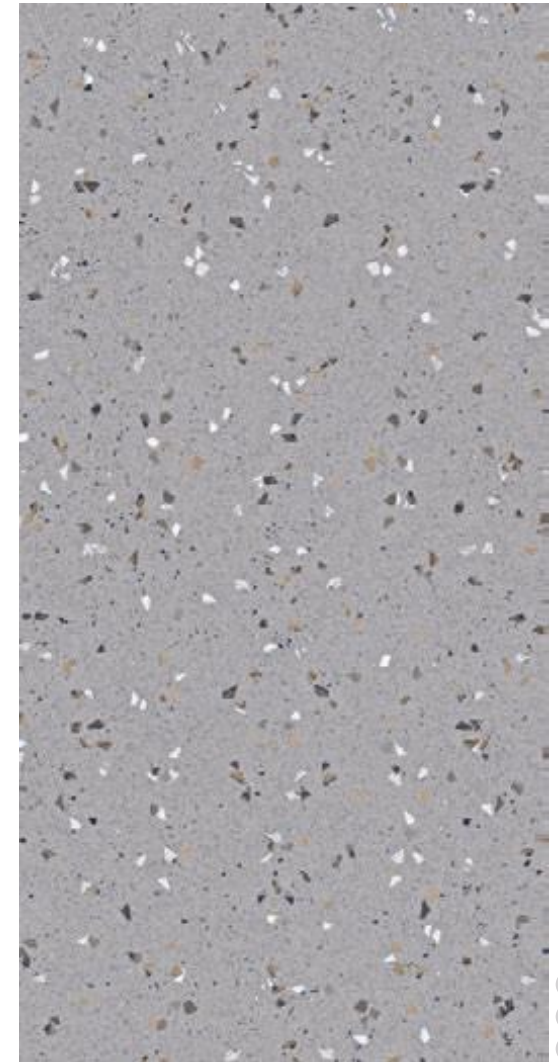

INSPIRE

800x1600 mm | GVT / CARVING

Carving Terrazzo Grey LT

G5
F1
R1

Preview Shown : Carving Terrazzo Grey LT

Carving Terrazzo Grey DK

Preview Shown : Carving Terrazzo Grey DK

INSPIRE