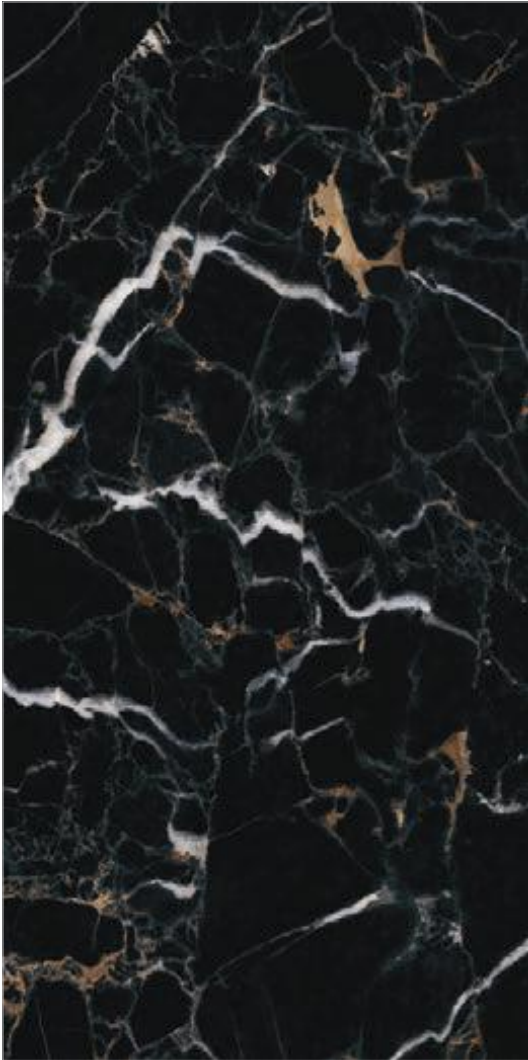

INSPIRE

800x1600 mm | GVT / SUPER GLOSS

Super Gloss Portoro White Vein Marble

G3
F4
R2