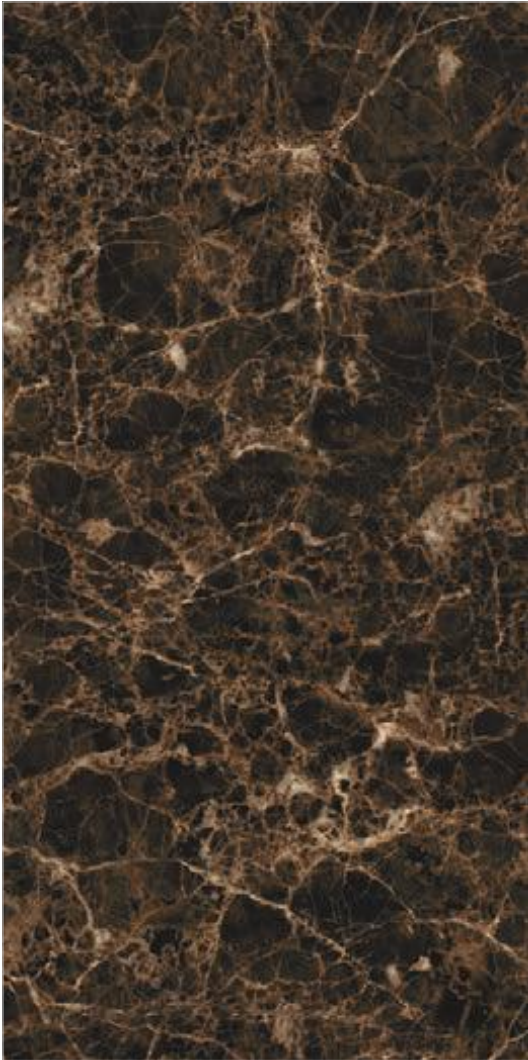

INSPIRE

800x1600 mm | GVT / SUPER GLOSS

Super Gloss Emperor Brown Marble

G3
F4
R2