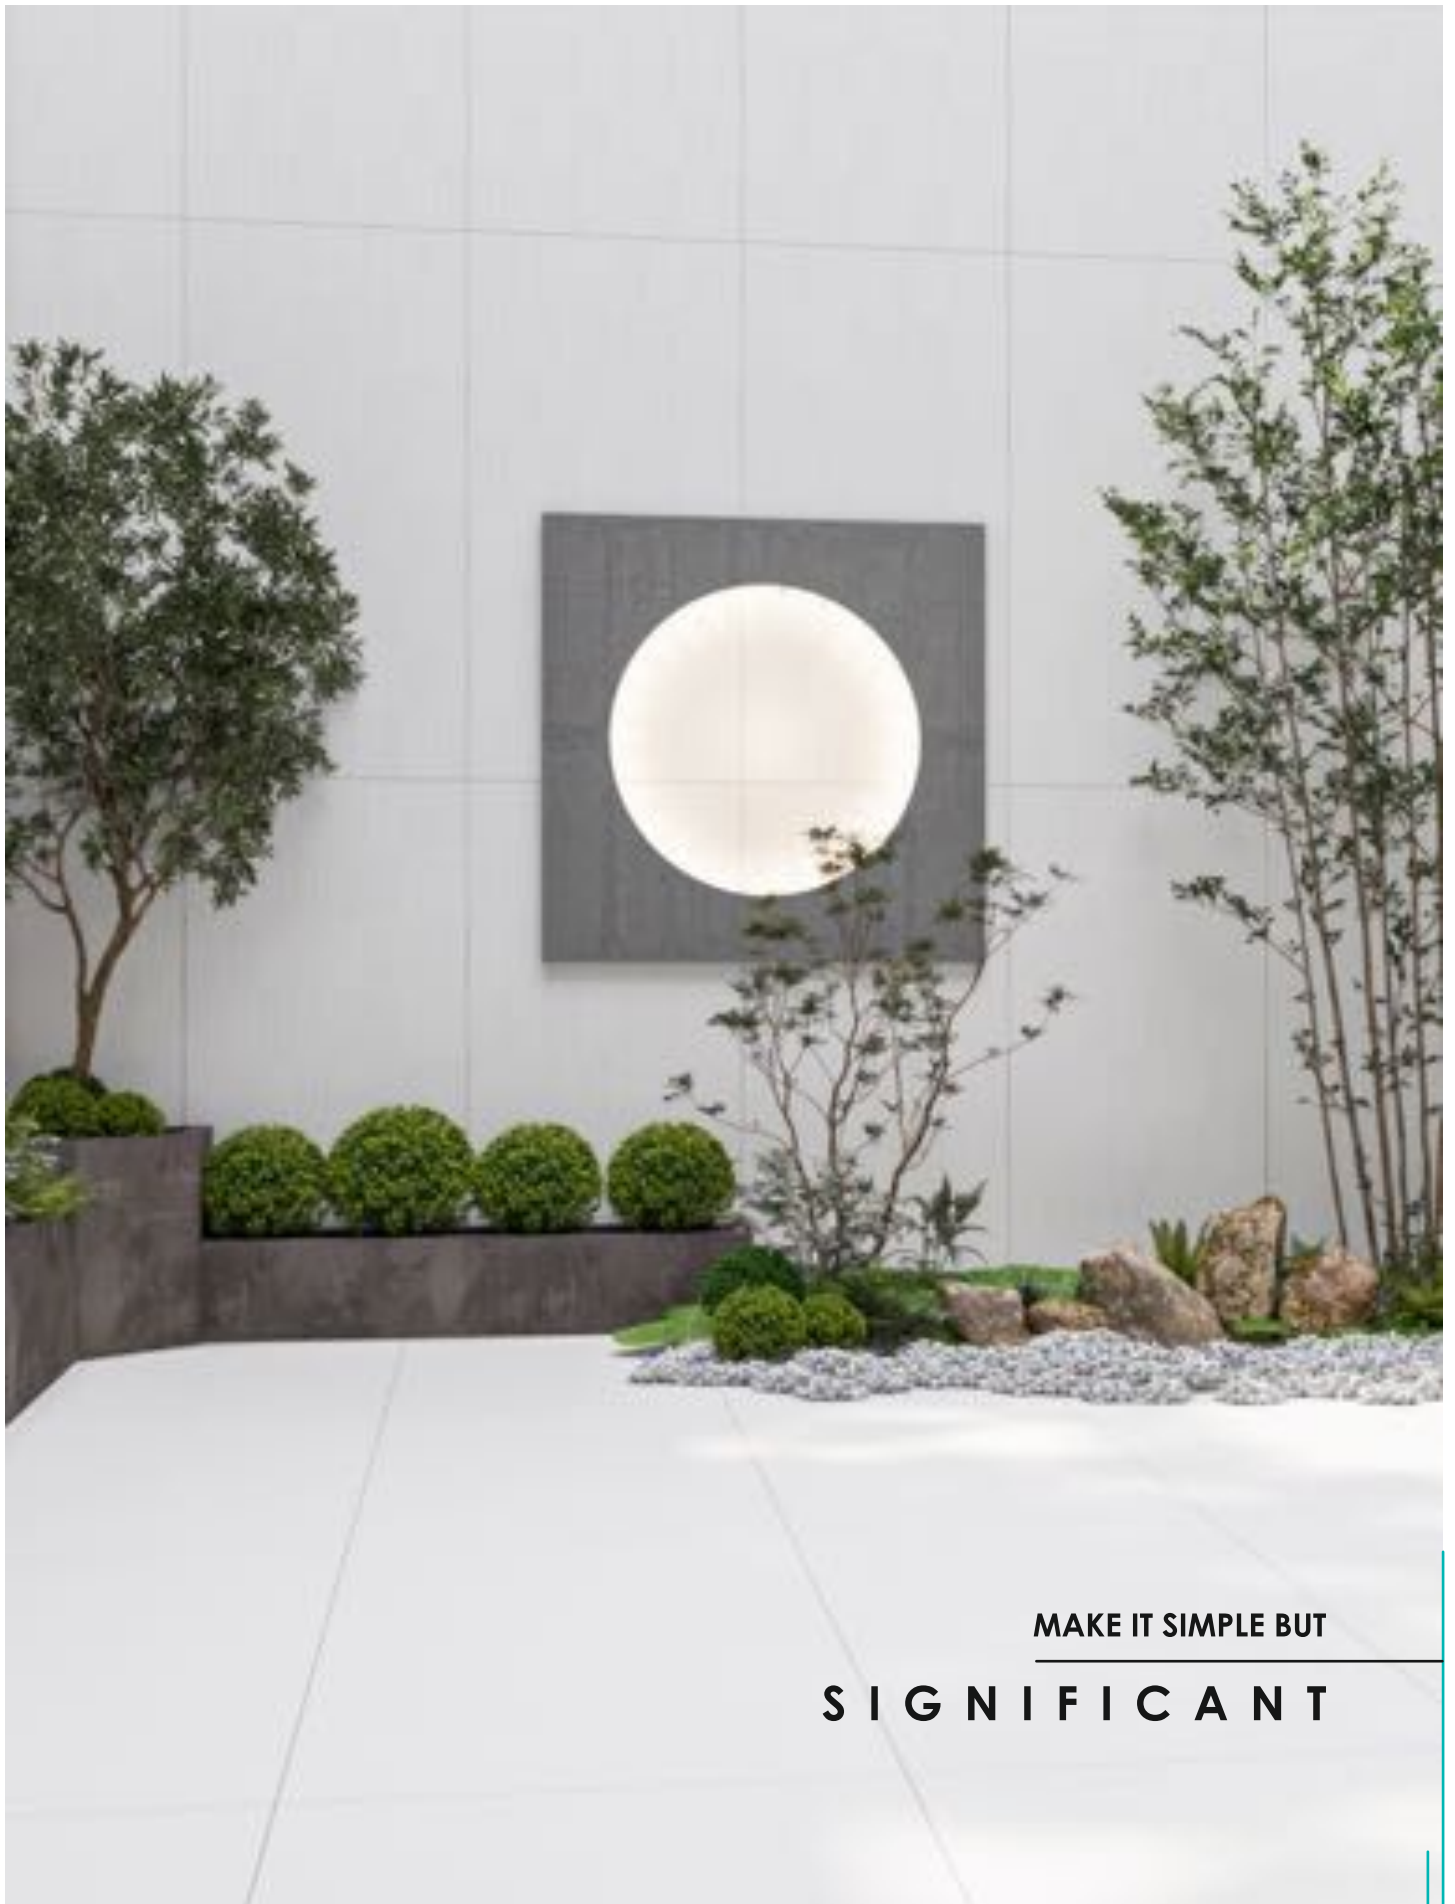

600x1200mm

MAKE IT SIMPLE BUT

SIGNIFICANT