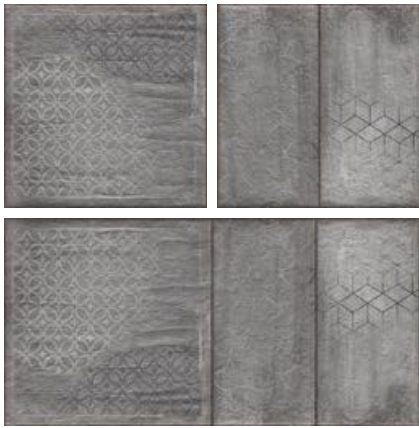

300x600~12mm
300x300~12mm

Natural Body

MATT

NOVA GREY