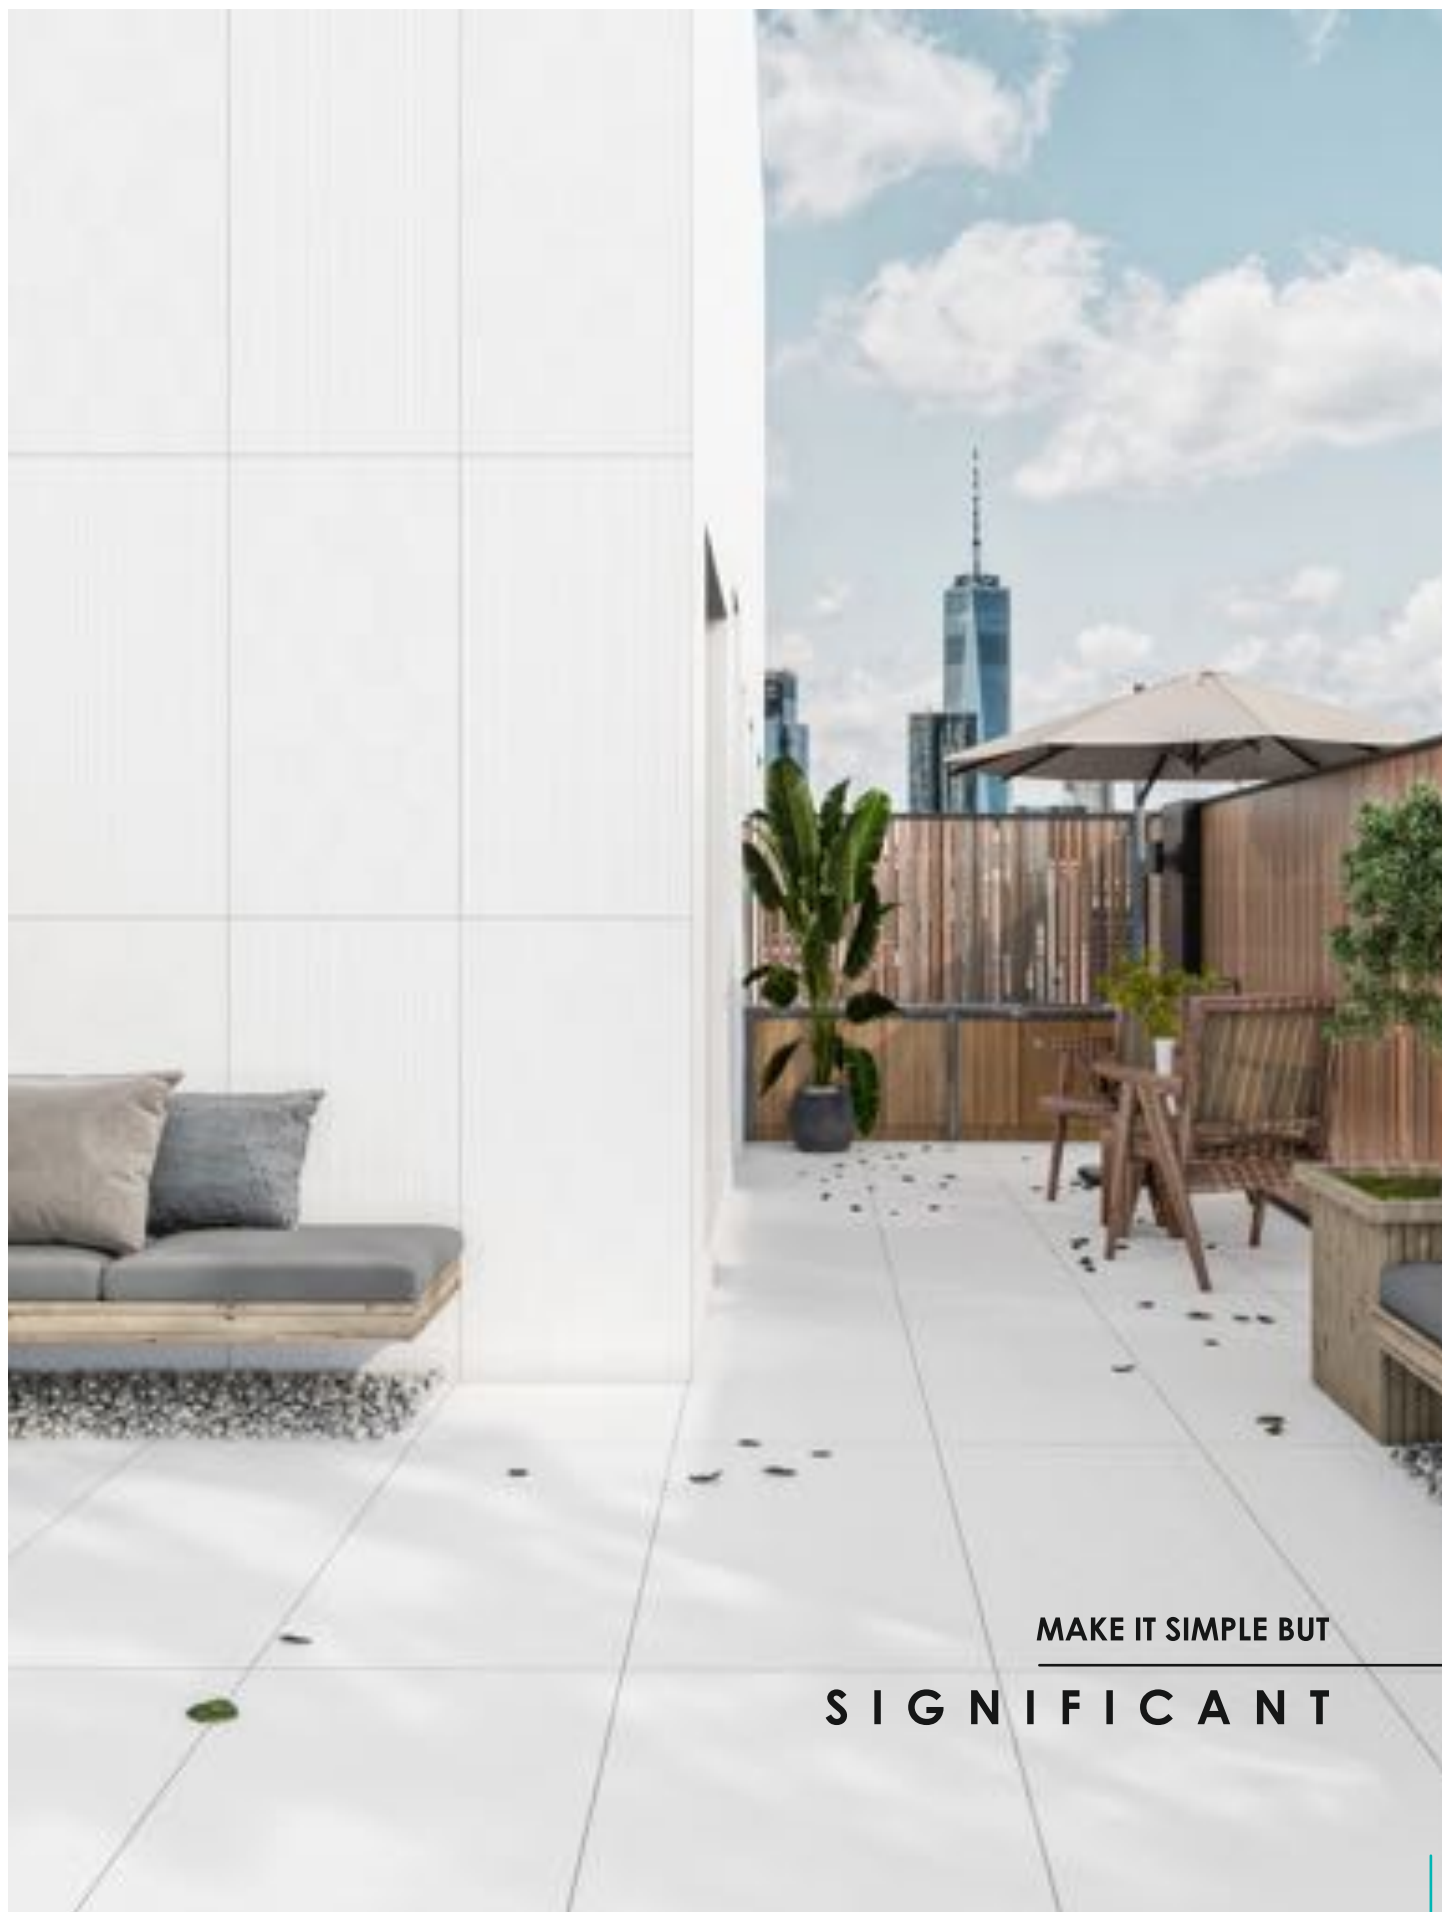

600x1200mm

QUTONE
INNOVATIONS & MORE...

MAKE IT SIMPLE BUT

SIGNIFICANT