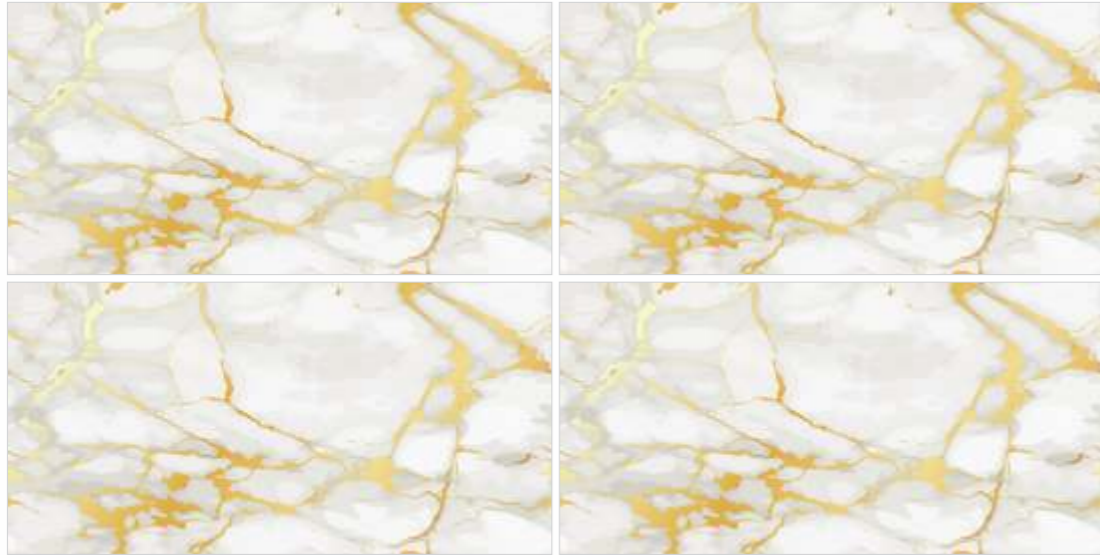

Marble

Marvel | Flurry

marvel gold endless

endless carving