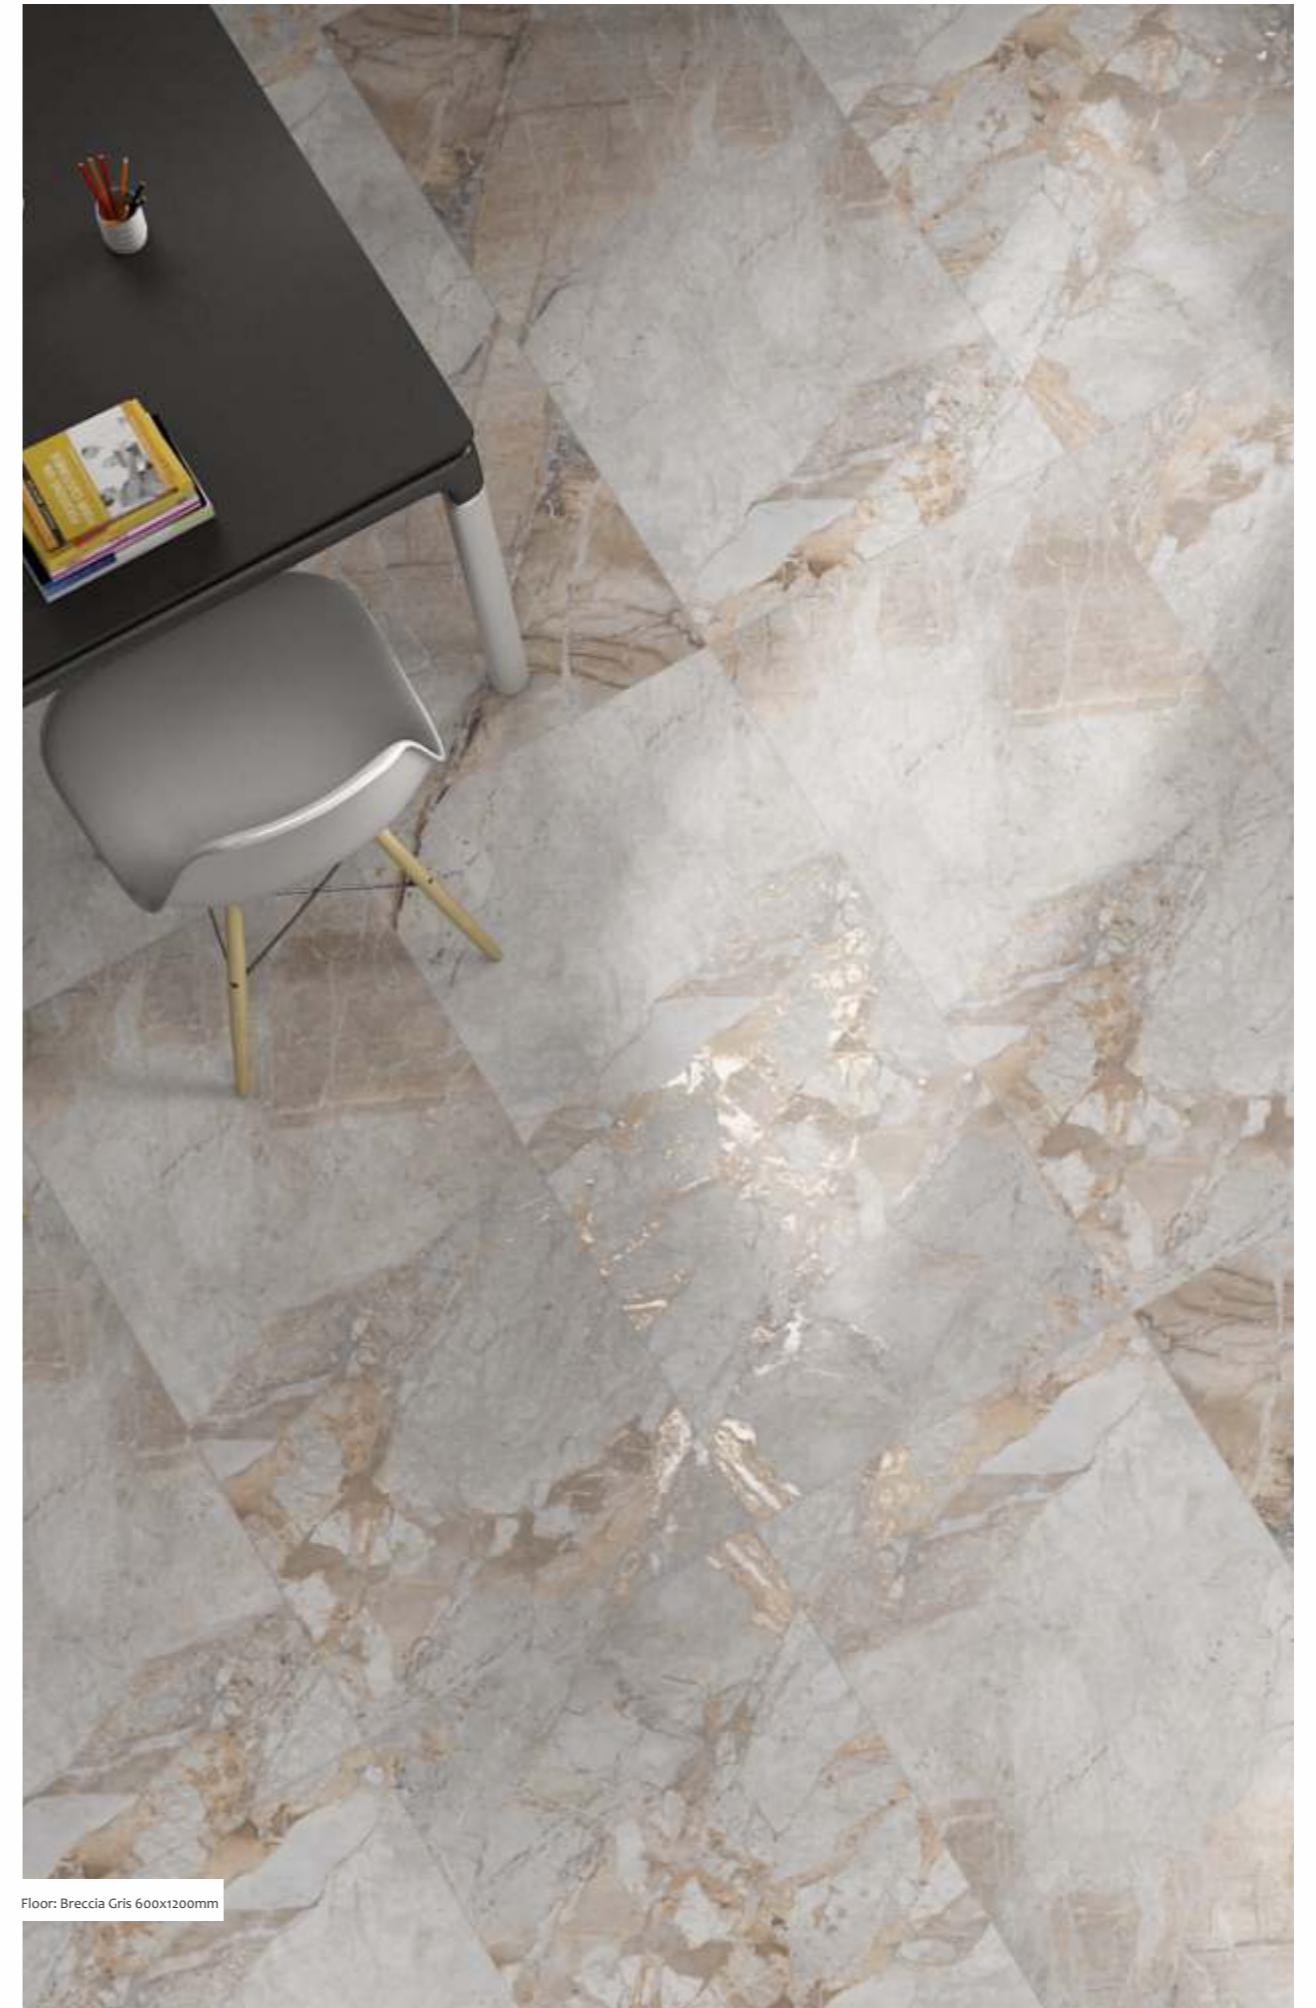

Floor: Breccia Gris 600x1200mm