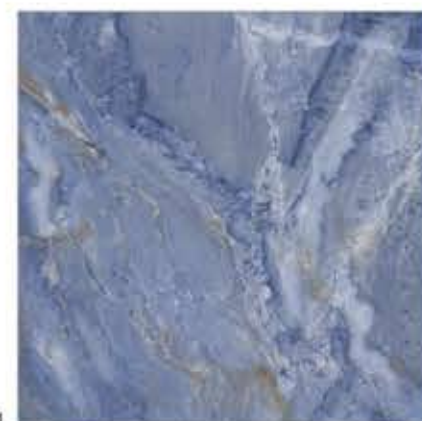

GLACIER WHITE FP
Full Polish, 600x600mm

V4

MARINE RUSH AQUA FP
Full Polish, 600x600mm