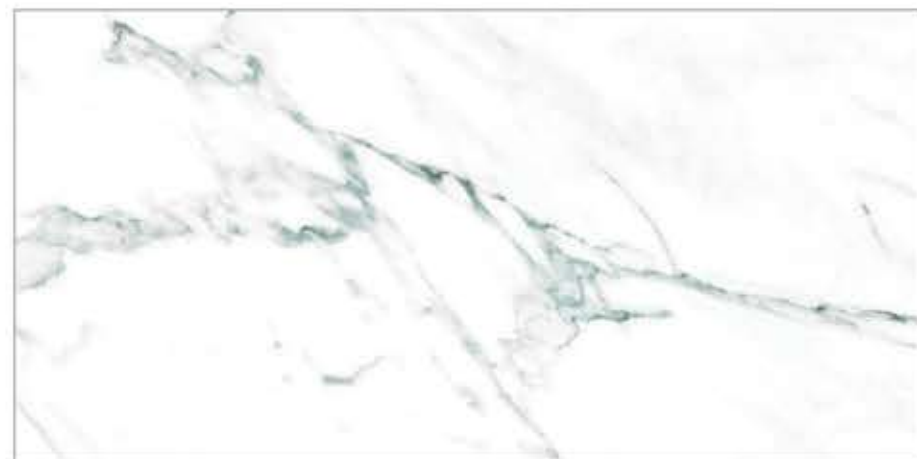

800x1600mm **FULL POLISH**

- VERSATILE SOLUTIONS
- EASIER TO LAY
- RESISTANT TO CHEMICAL
- RESISTANT TO LOADS
- RESISTANT TO STAINS
- WIDE RANGE

SOMANY²
DURAGRES

ENORME MILENIO TEAL FP