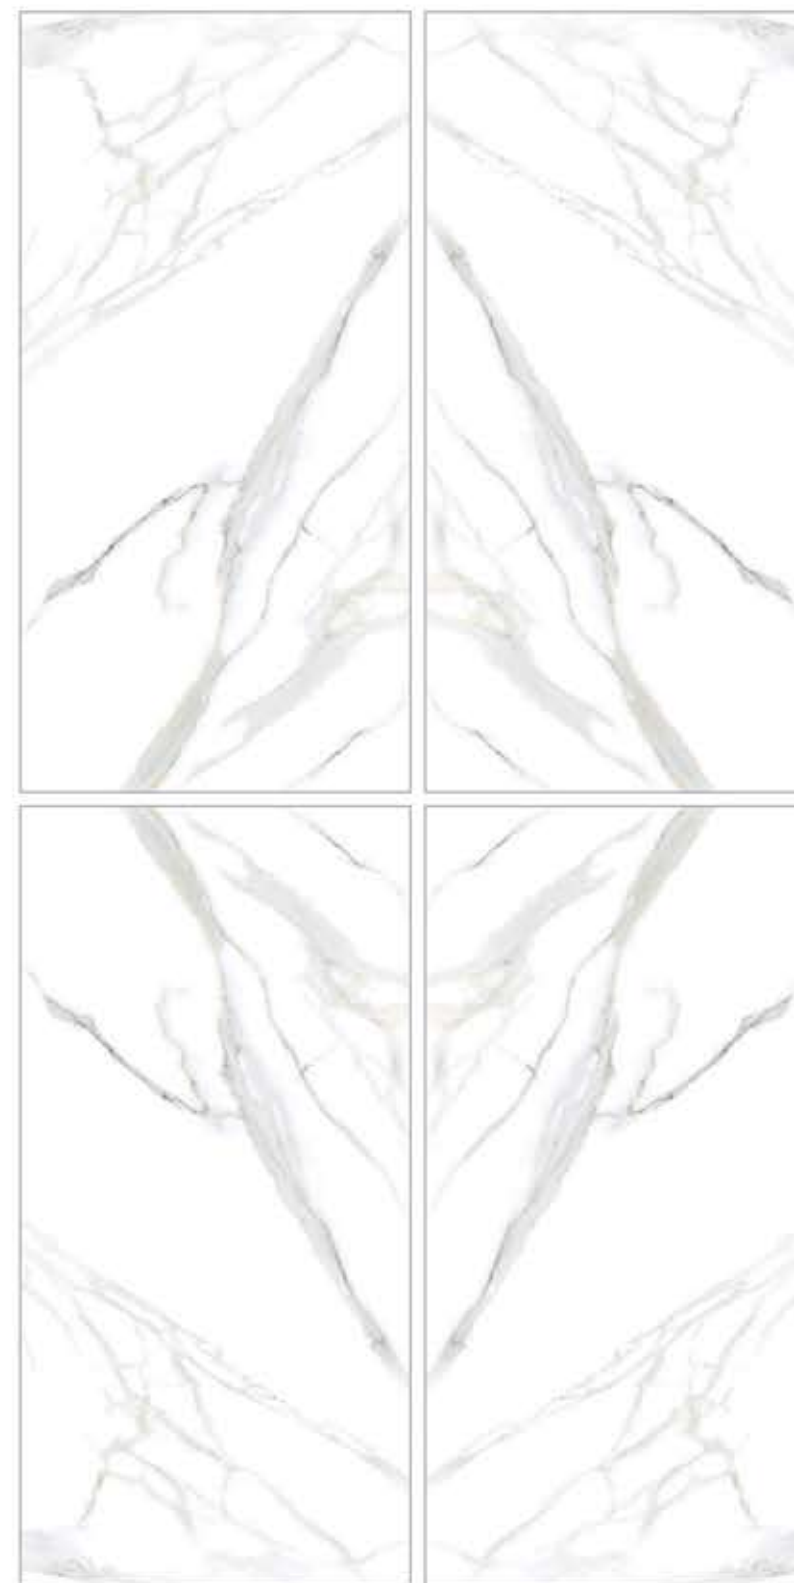

ENORME TITAN WHITE MIRROR A FP
ENORME TITAN WHITE MIRROR B FP