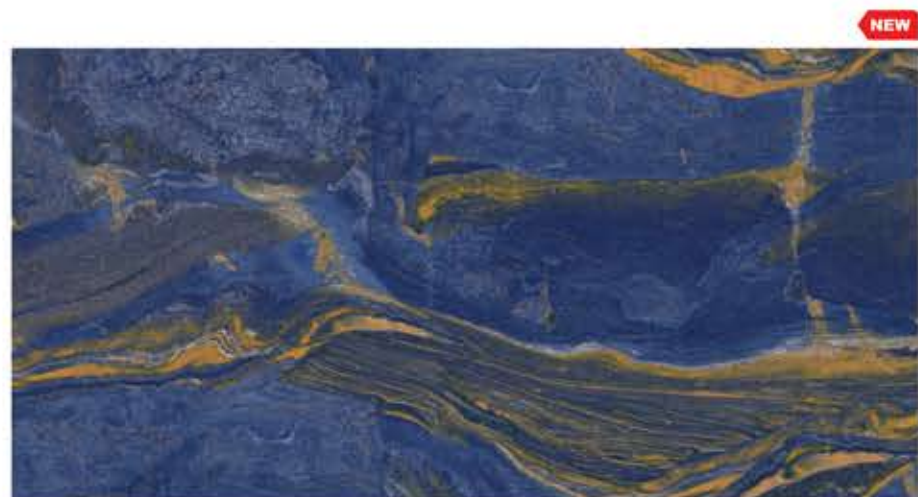

ENORME LUCIDO ESPACIO BLUE