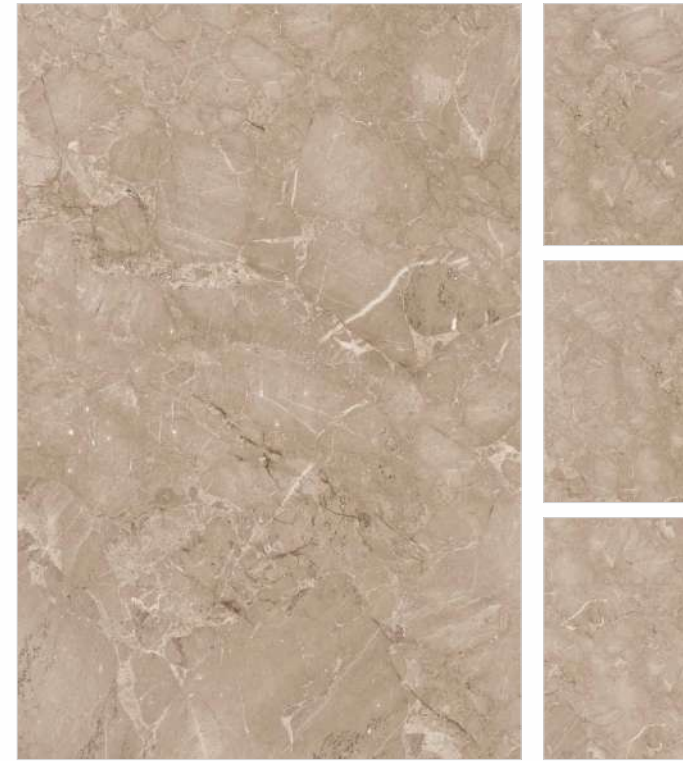

ARIANA BEIGE

Finish **Glossy**
Random **4 Face**
Collection **Quantiko Glossy**