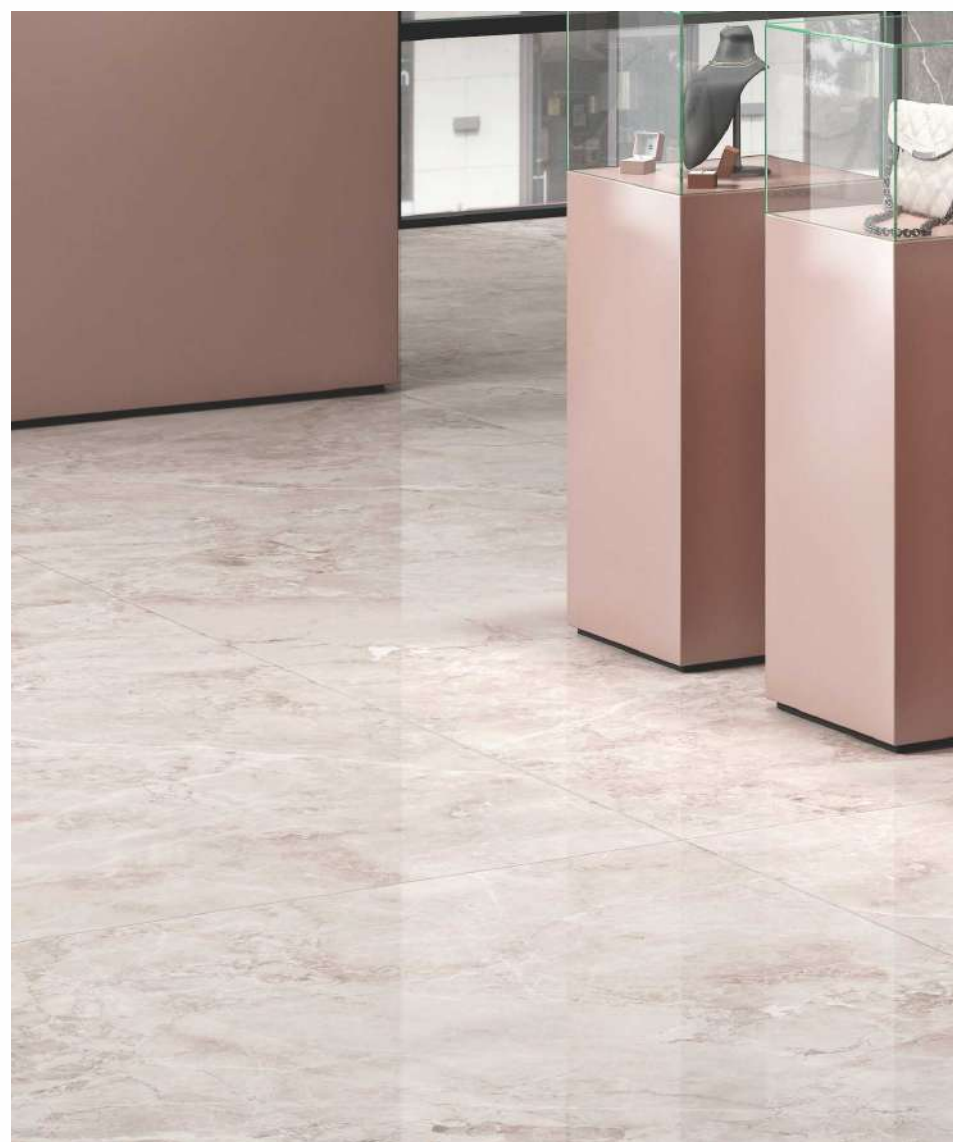

QUANTIKO GLOSSY
120x180cm -9mm THICKNESS

QUANTIKO GLOSSY

Give an aesthetic makeover to your space with surfaces with superior Glossy finish. These surfaces in magnificent format lend a statement and characterful look to spaces. Their reflective allure transforms ordinary spaces into captivating sanctuaries, igniting a symphony of light and sophistication.

Wall
CASTEL PEACH
120x180cm
GLOSSY

Floor
CASTEL PEACH
120x180cm
GLOSSY