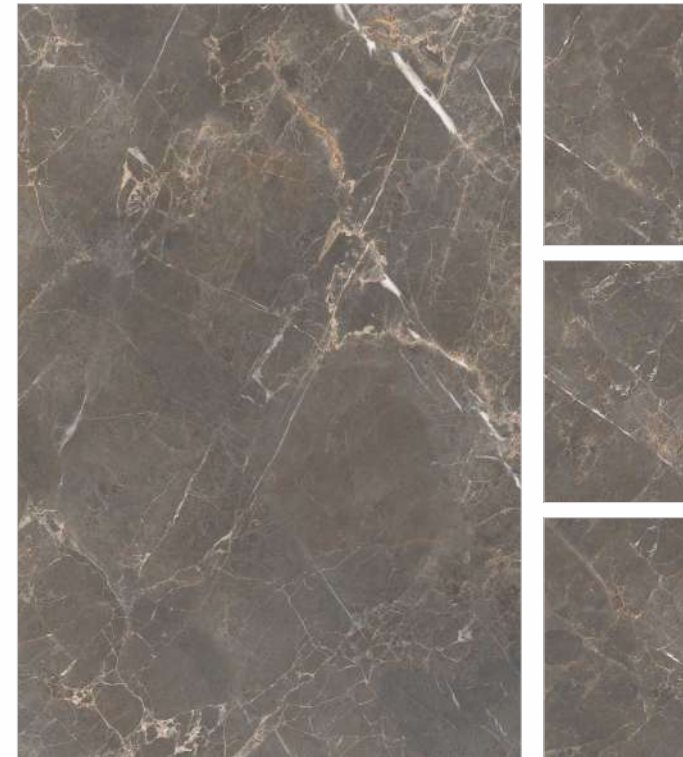

MALTA OLIVE

Finish High Gloss
Random 4 Face
Collection Quantiko High Gloss