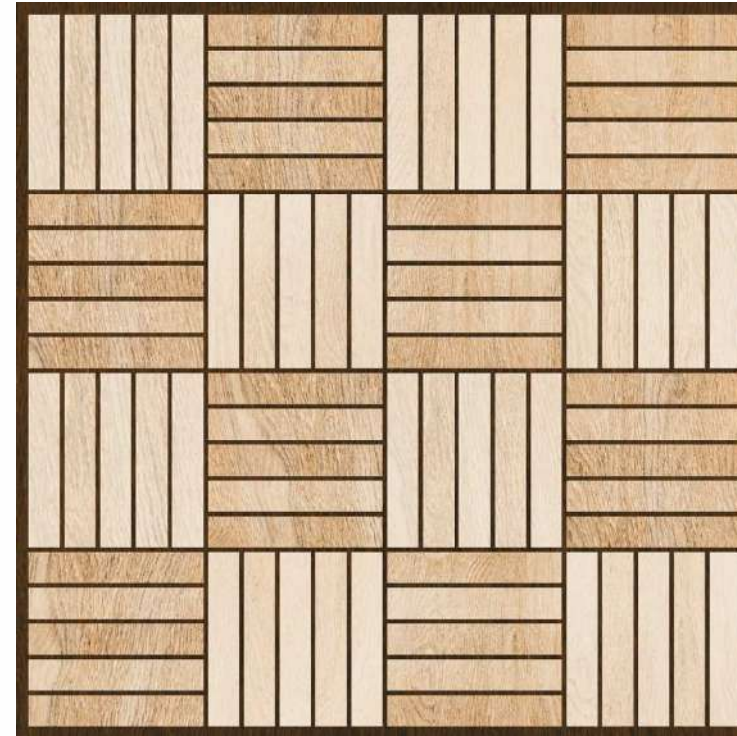

1 FACE

ARONA BEIGE