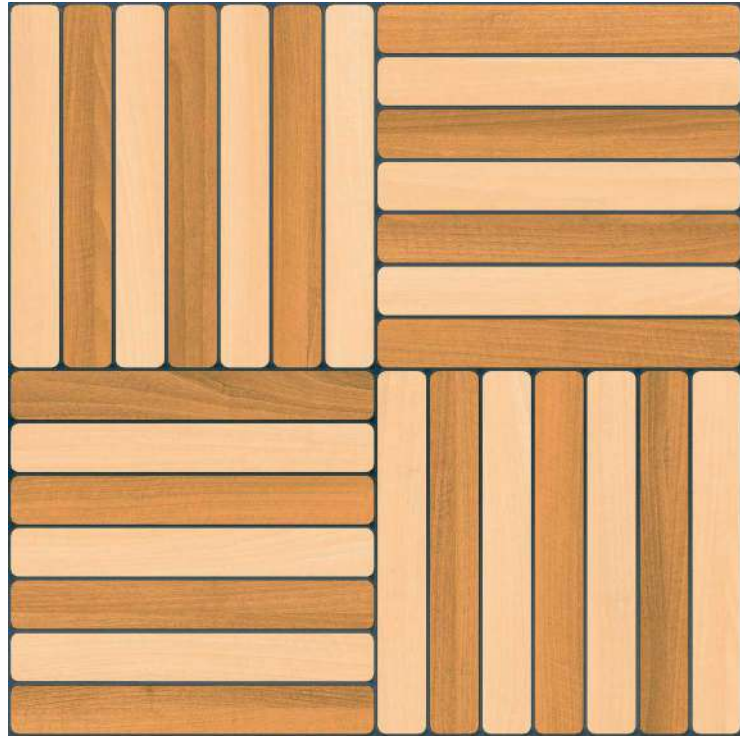

AMSTEL COLLECTION
30x30cm - Parking

BLISS SANDAL