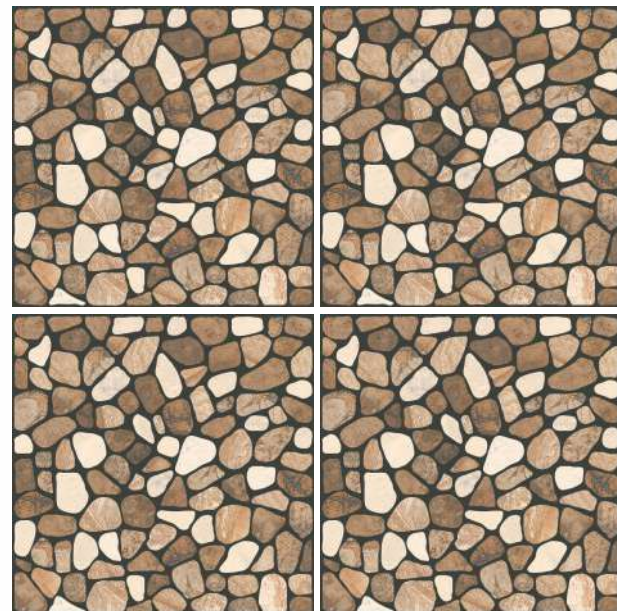

1 FACE

GILORD BEIGE