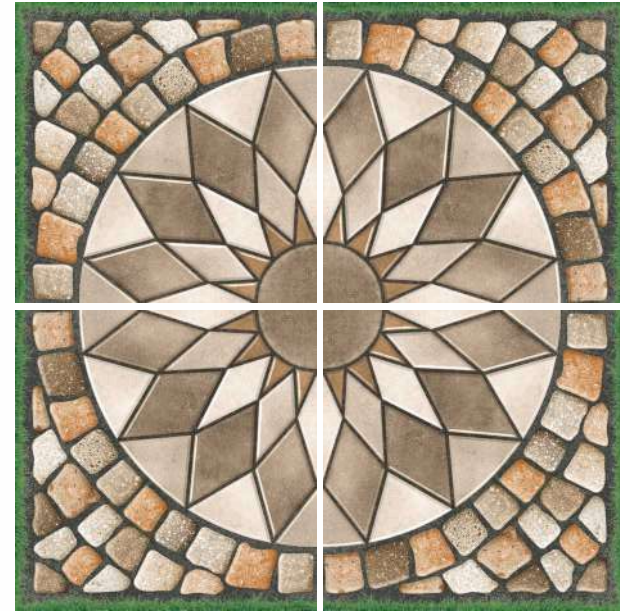

AMSTEL COLLECTION
30x30cm - Parking

1FACE