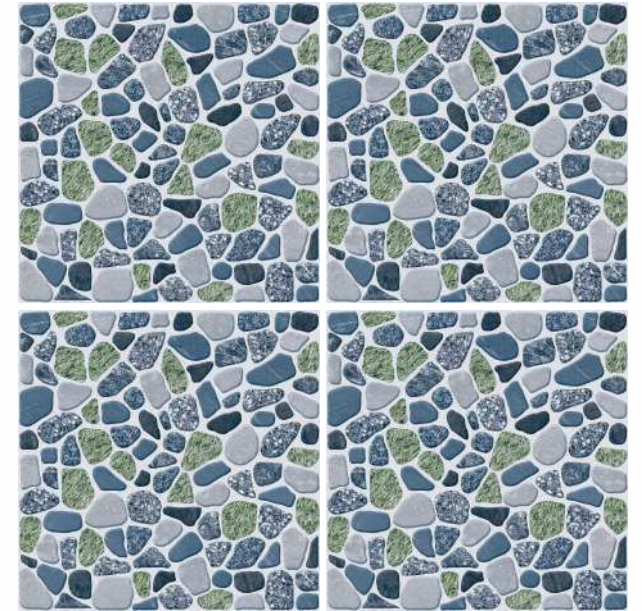

1 FACE

GILORD BLUE