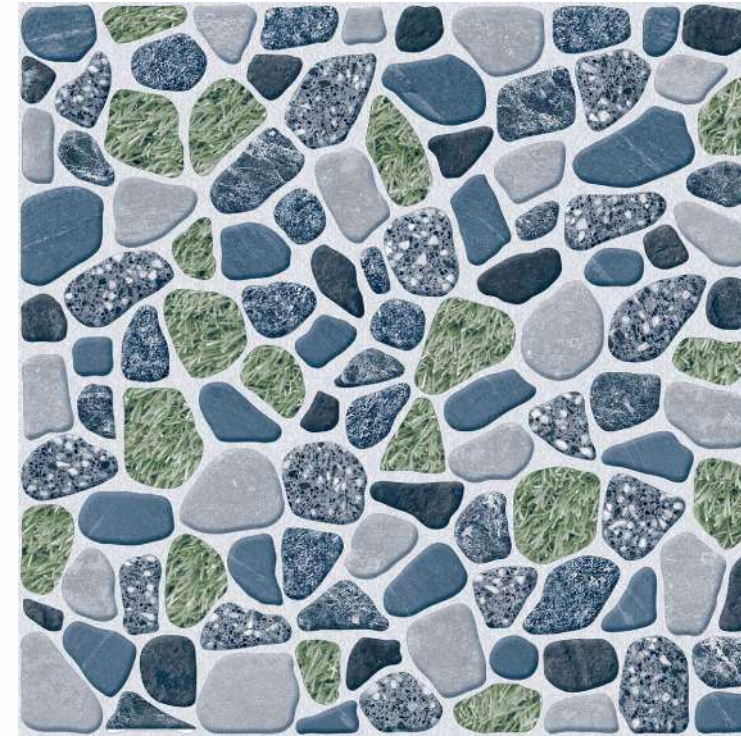

1 FACE

GILORD BLUE