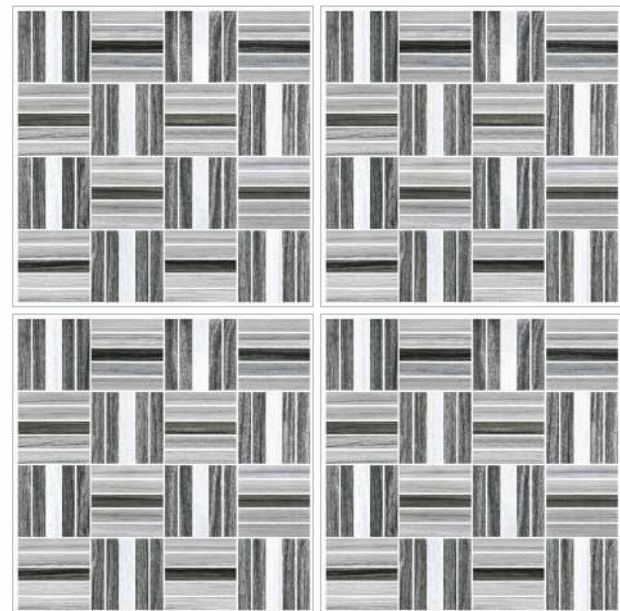

1 FACE

ARONA BLACK