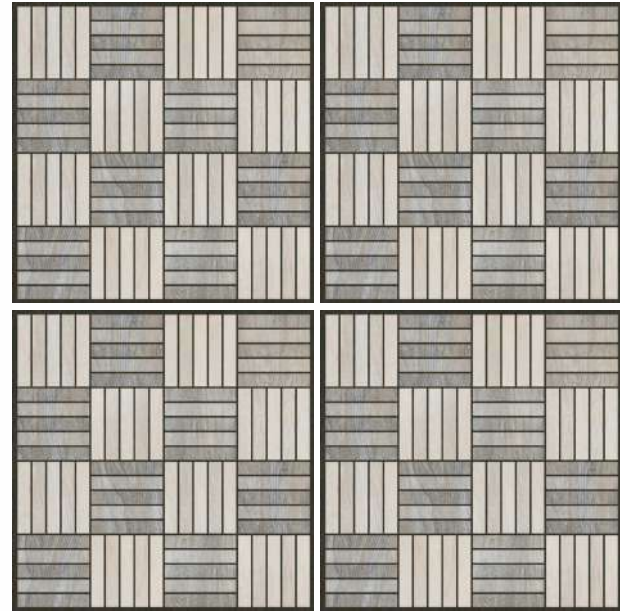

AZOTIC BROWN

1FACE

ACCRA CEMENTO

1FACE

AZOTIC BLACK

SIZE - 30x30cm  
FINISH - RUSTIC  
COLLECTION - AMSTEL COLLECTION

SIZE - 30x30cm  
FINISH - RUSTIC  
COLLECTION - AMSTEL COLLECTION

**AMSTEL COLLECTION**  
30x30cm - Parking