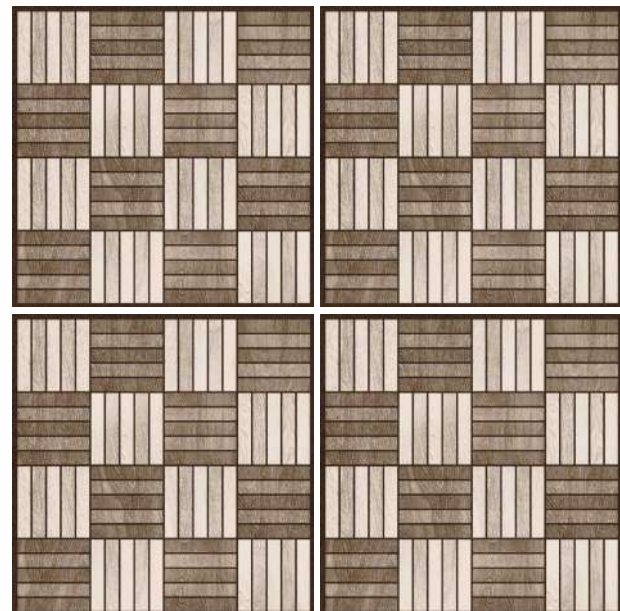

SIZE - 30x30cm  
FINISH - RUSTIC  
COLLECTION - AMSTEL COLLECTION

SIZE - 30x30cm  
FINISH - RUSTIC  
COLLECTION - AMSTEL COLLECTION

AMSTEL COLLECTION  
30x30cm - Parking

1FACE

ARONA COFFEE

1FACE

ARONA CHOCO