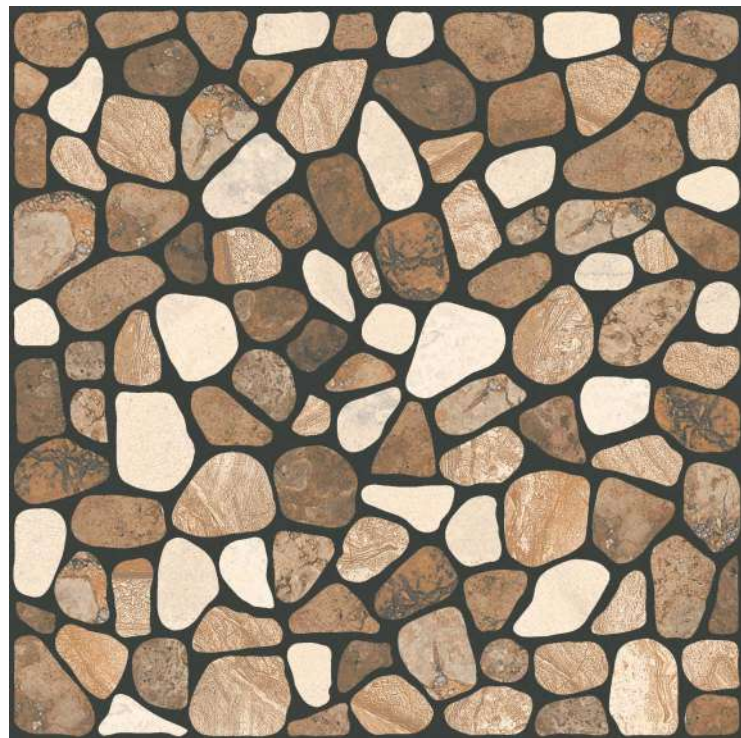

1 FACE

GILORD BEIGE