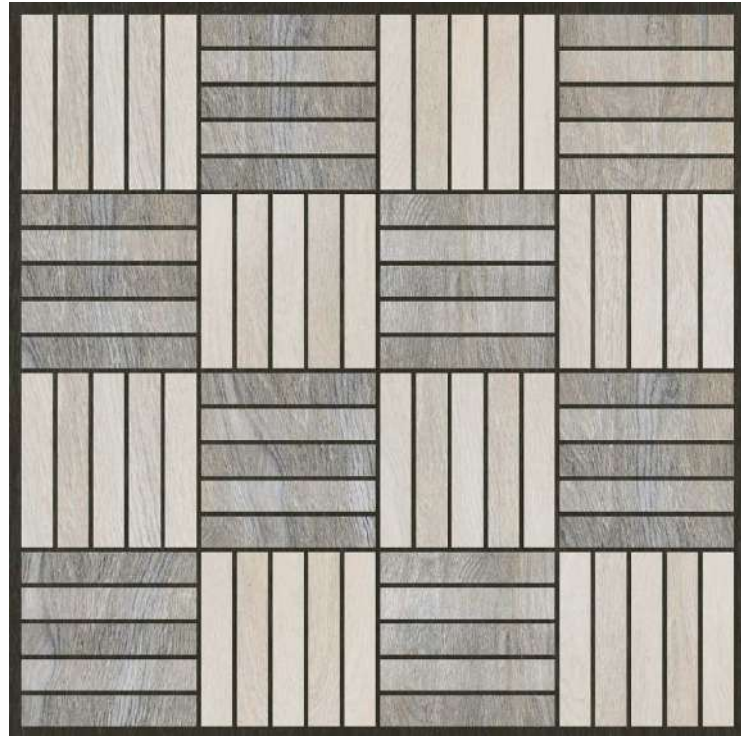

AZOTIC BROWN

1FACE

ACCRA CEMENTO

1FACE

AZOTIC BLACK

SIZE - 30x30cm  
FINISH - RUSTIC  
COLLECTION - AMSTEL COLLECTION

SIZE - 30x30cm  
FINISH - RUSTIC  
COLLECTION - AMSTEL COLLECTION

**AMSTEL COLLECTION**  
30x30cm - Parking