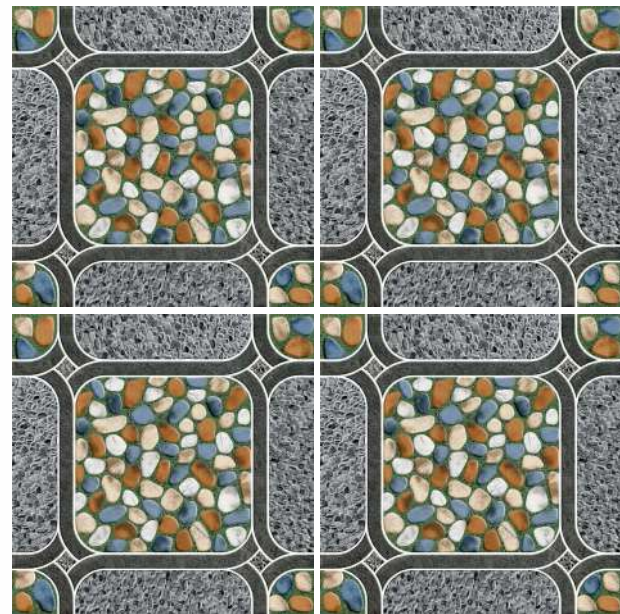

1FACE

STONITO MULTI

LAPATTO BEIGE