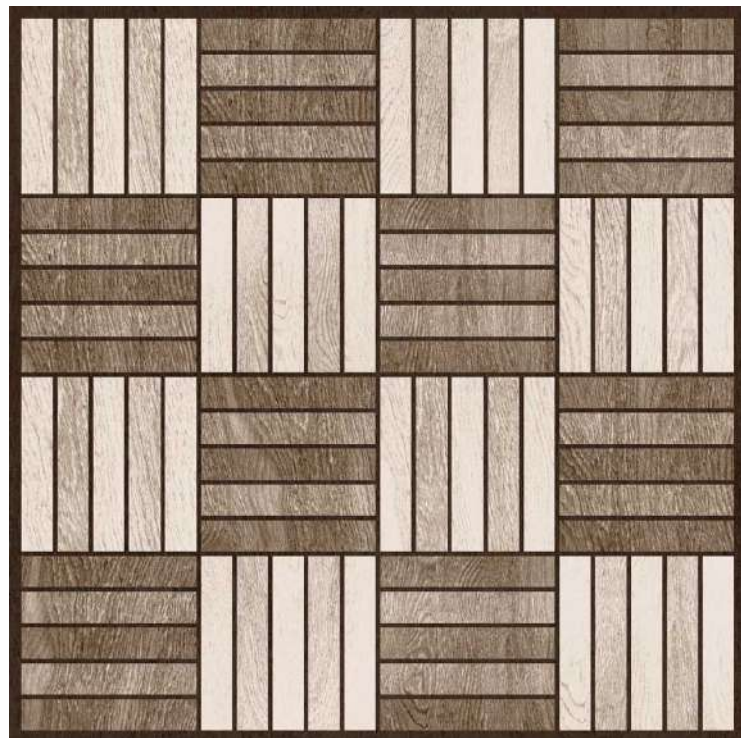

SIZE - 30x30cm  
FINISH - RUSTIC  
COLLECTION - AMSTEL COLLECTION

SIZE - 30x30cm  
FINISH - RUSTIC  
COLLECTION - AMSTEL COLLECTION

AMSTEL COLLECTION  
30x30cm - Parking

1FACE

ARONA COFFEE

1FACE

ARONA CHOCO