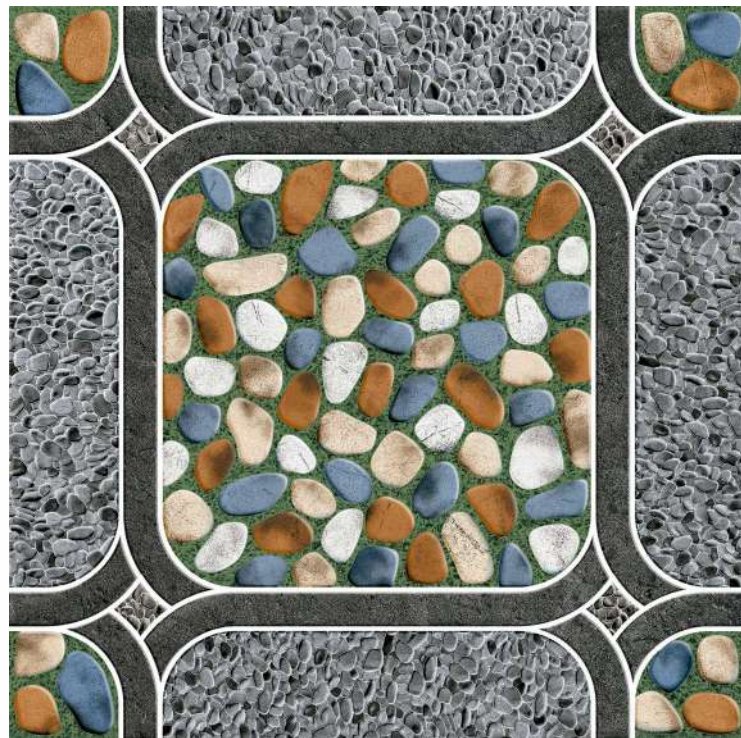

1FACE

STONITO MULTI

LAPATTO BEIGE