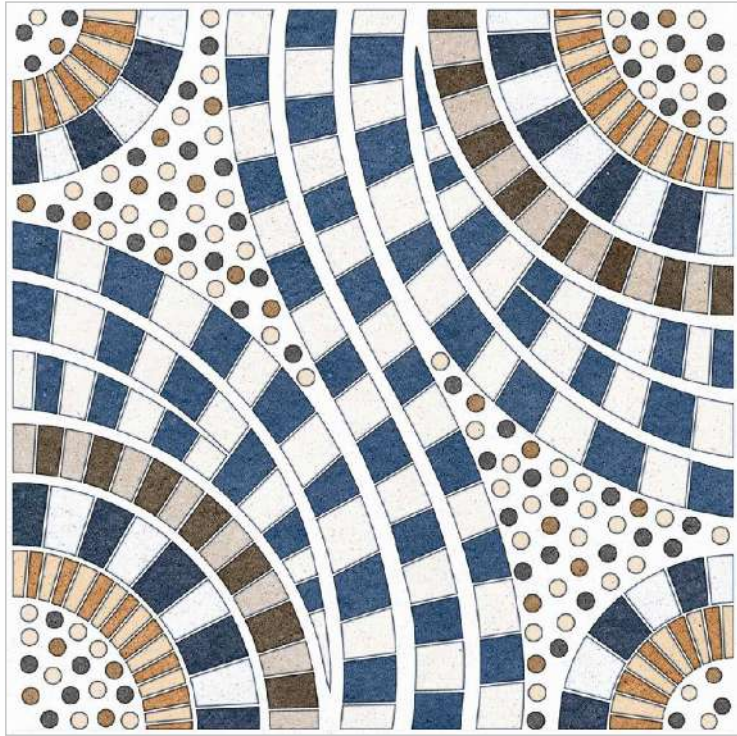

AMSTEL COLLECTION
30x30cm - Parking

1FACE

RANGER BLUE