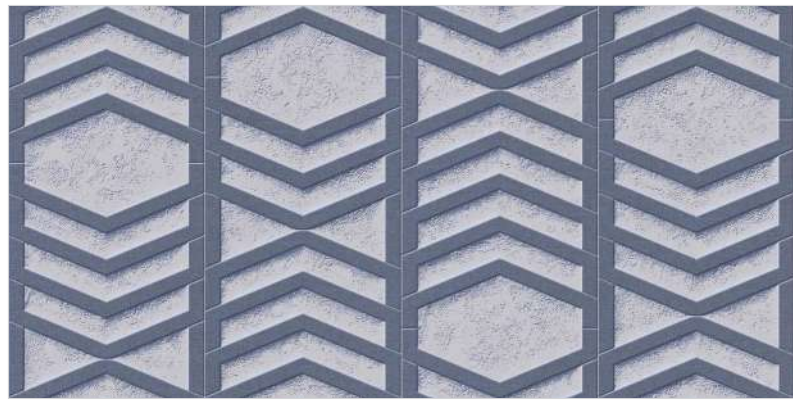

SIZE - 30x60cm
FINISH - SUGAR
Collection - SUGAR COLLECTION

JOYTUS BLANCO

JOYTUS DENIM HL

JOYTUS DENIM

JOYTUS DENIM FL

SIZE - 30x60cm
FINISH - SUGAR
Collection - SUGAR COLLECTION

SUGAR COLLECTION
30x60cm - 9mm THICKNESS