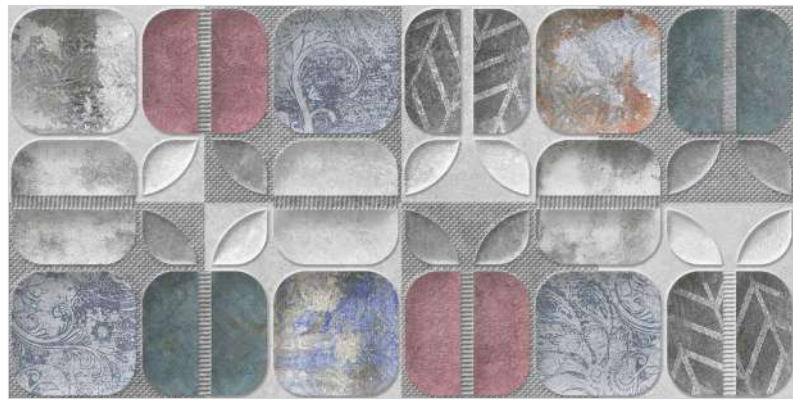

DUKE ONYX HL

DUKE ONYX DK

DUKE ONYX DK FL

DUKE ONYX

SIZE - 30x60cm
FINISH - GLOSSY
COLLECTION - LUKE COLLECTION

LUKE COLLECTION
30x60cm - 9mm THICKNESS

MAKUNA BLANCO

MAKUNA GREY HL