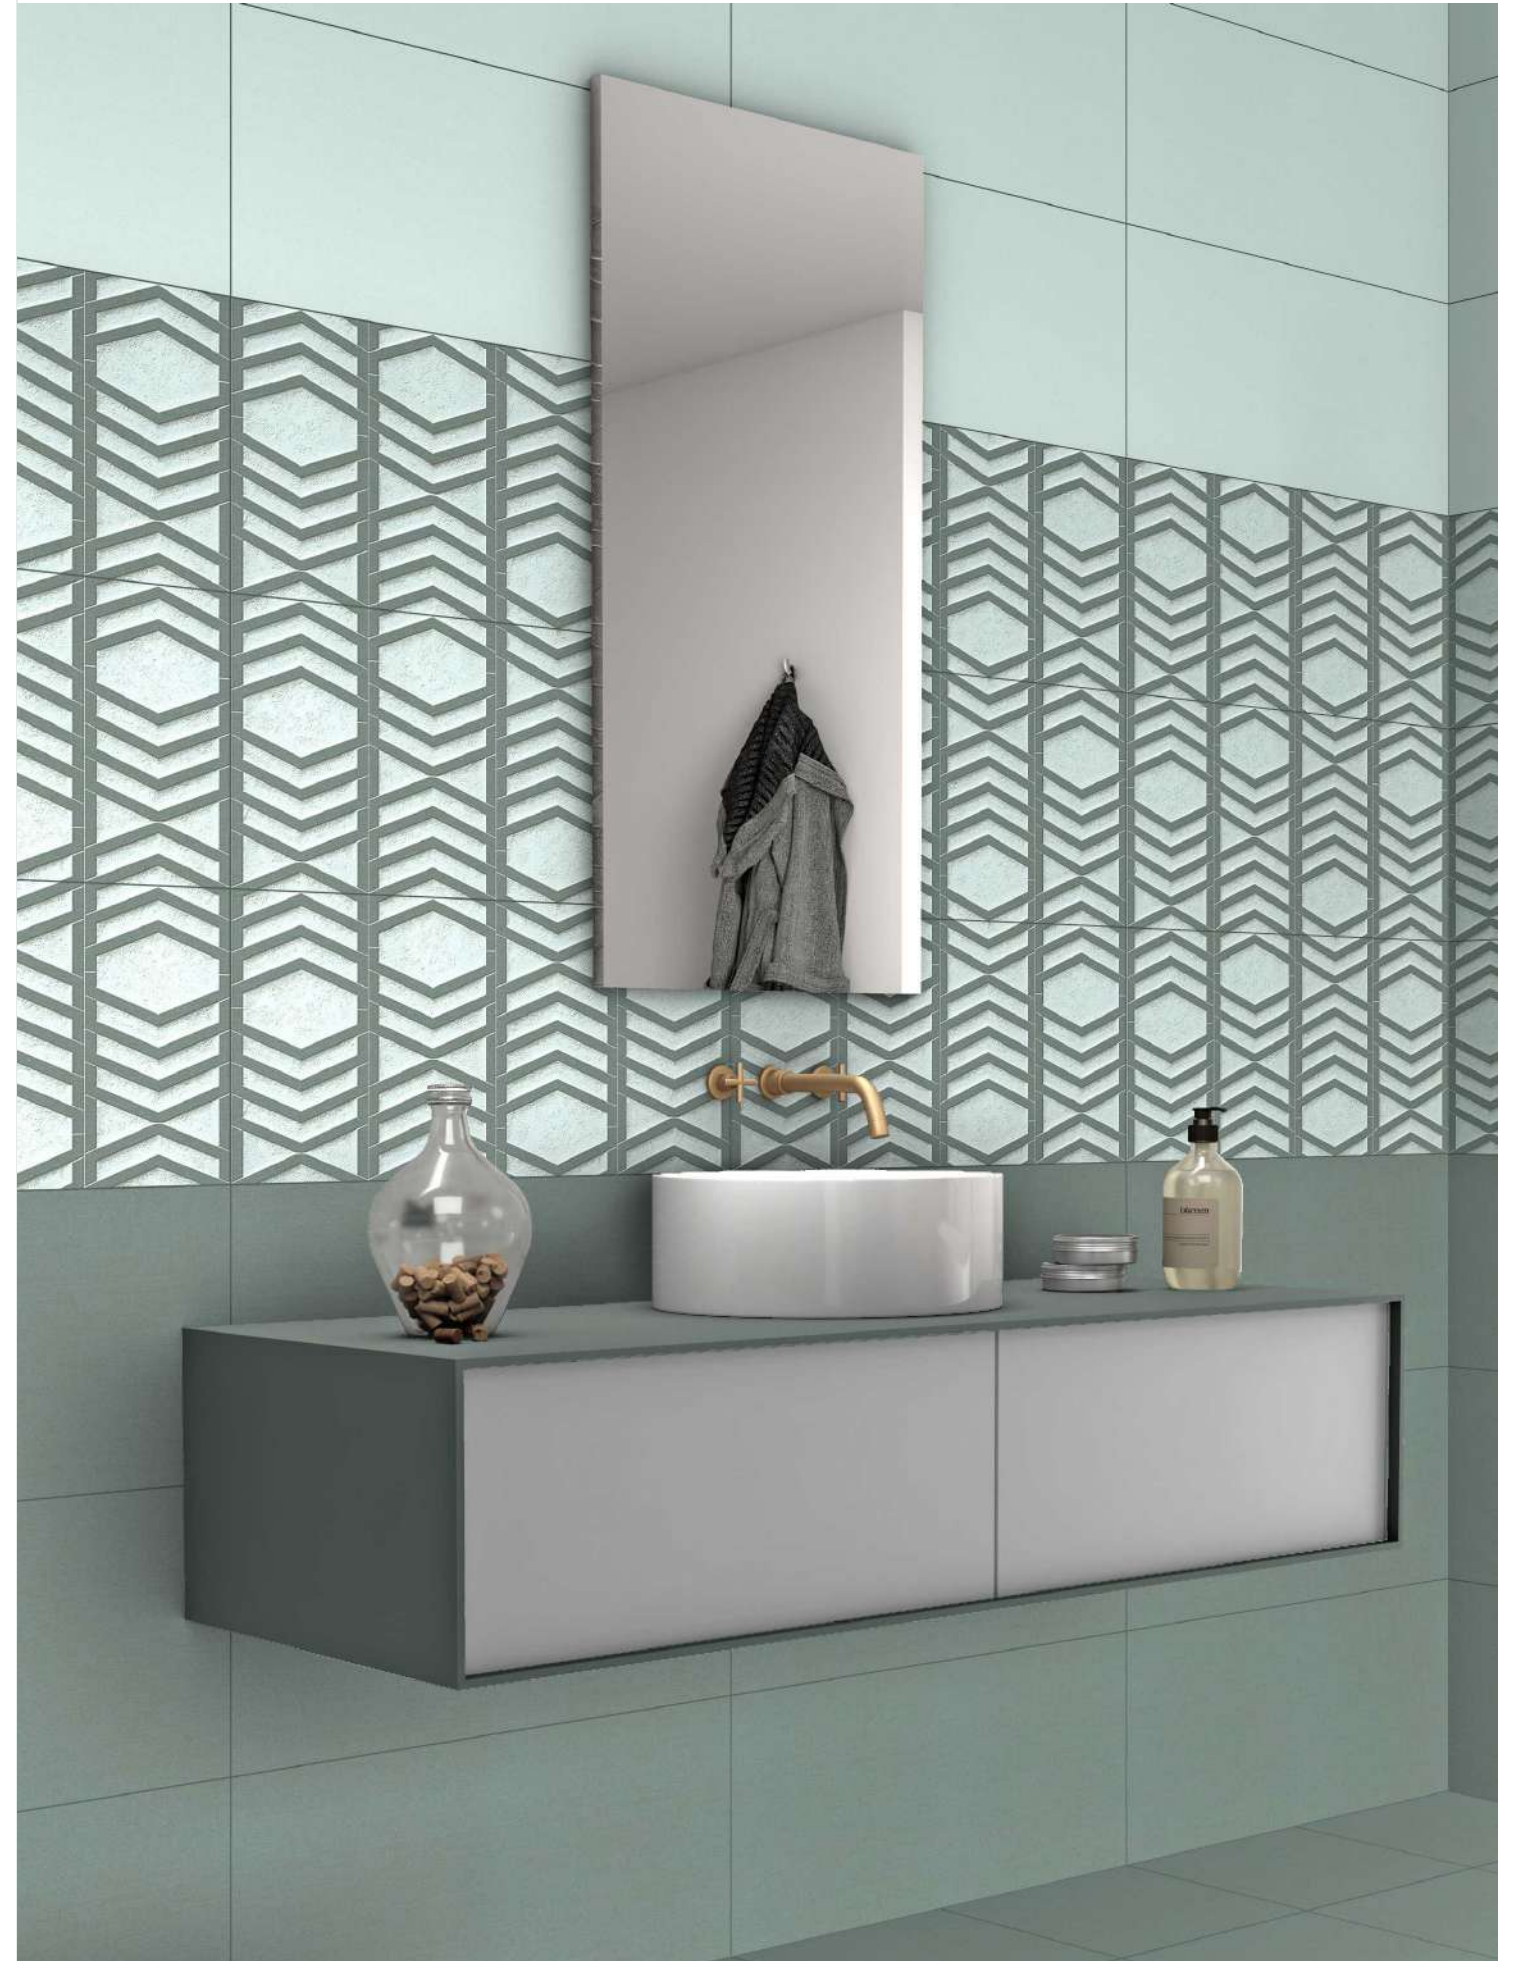

JOYTUS VARDE

JOYTUS PISTA

JOYTUS VERDE HL

JOYTUS VERDE

JOYTUS VERDE FL

SIZE - 30x60cm
FINISH - SUGAR
Collection - SUGAR COLLECTION

COLAB SILVER

COLAB GREY HL