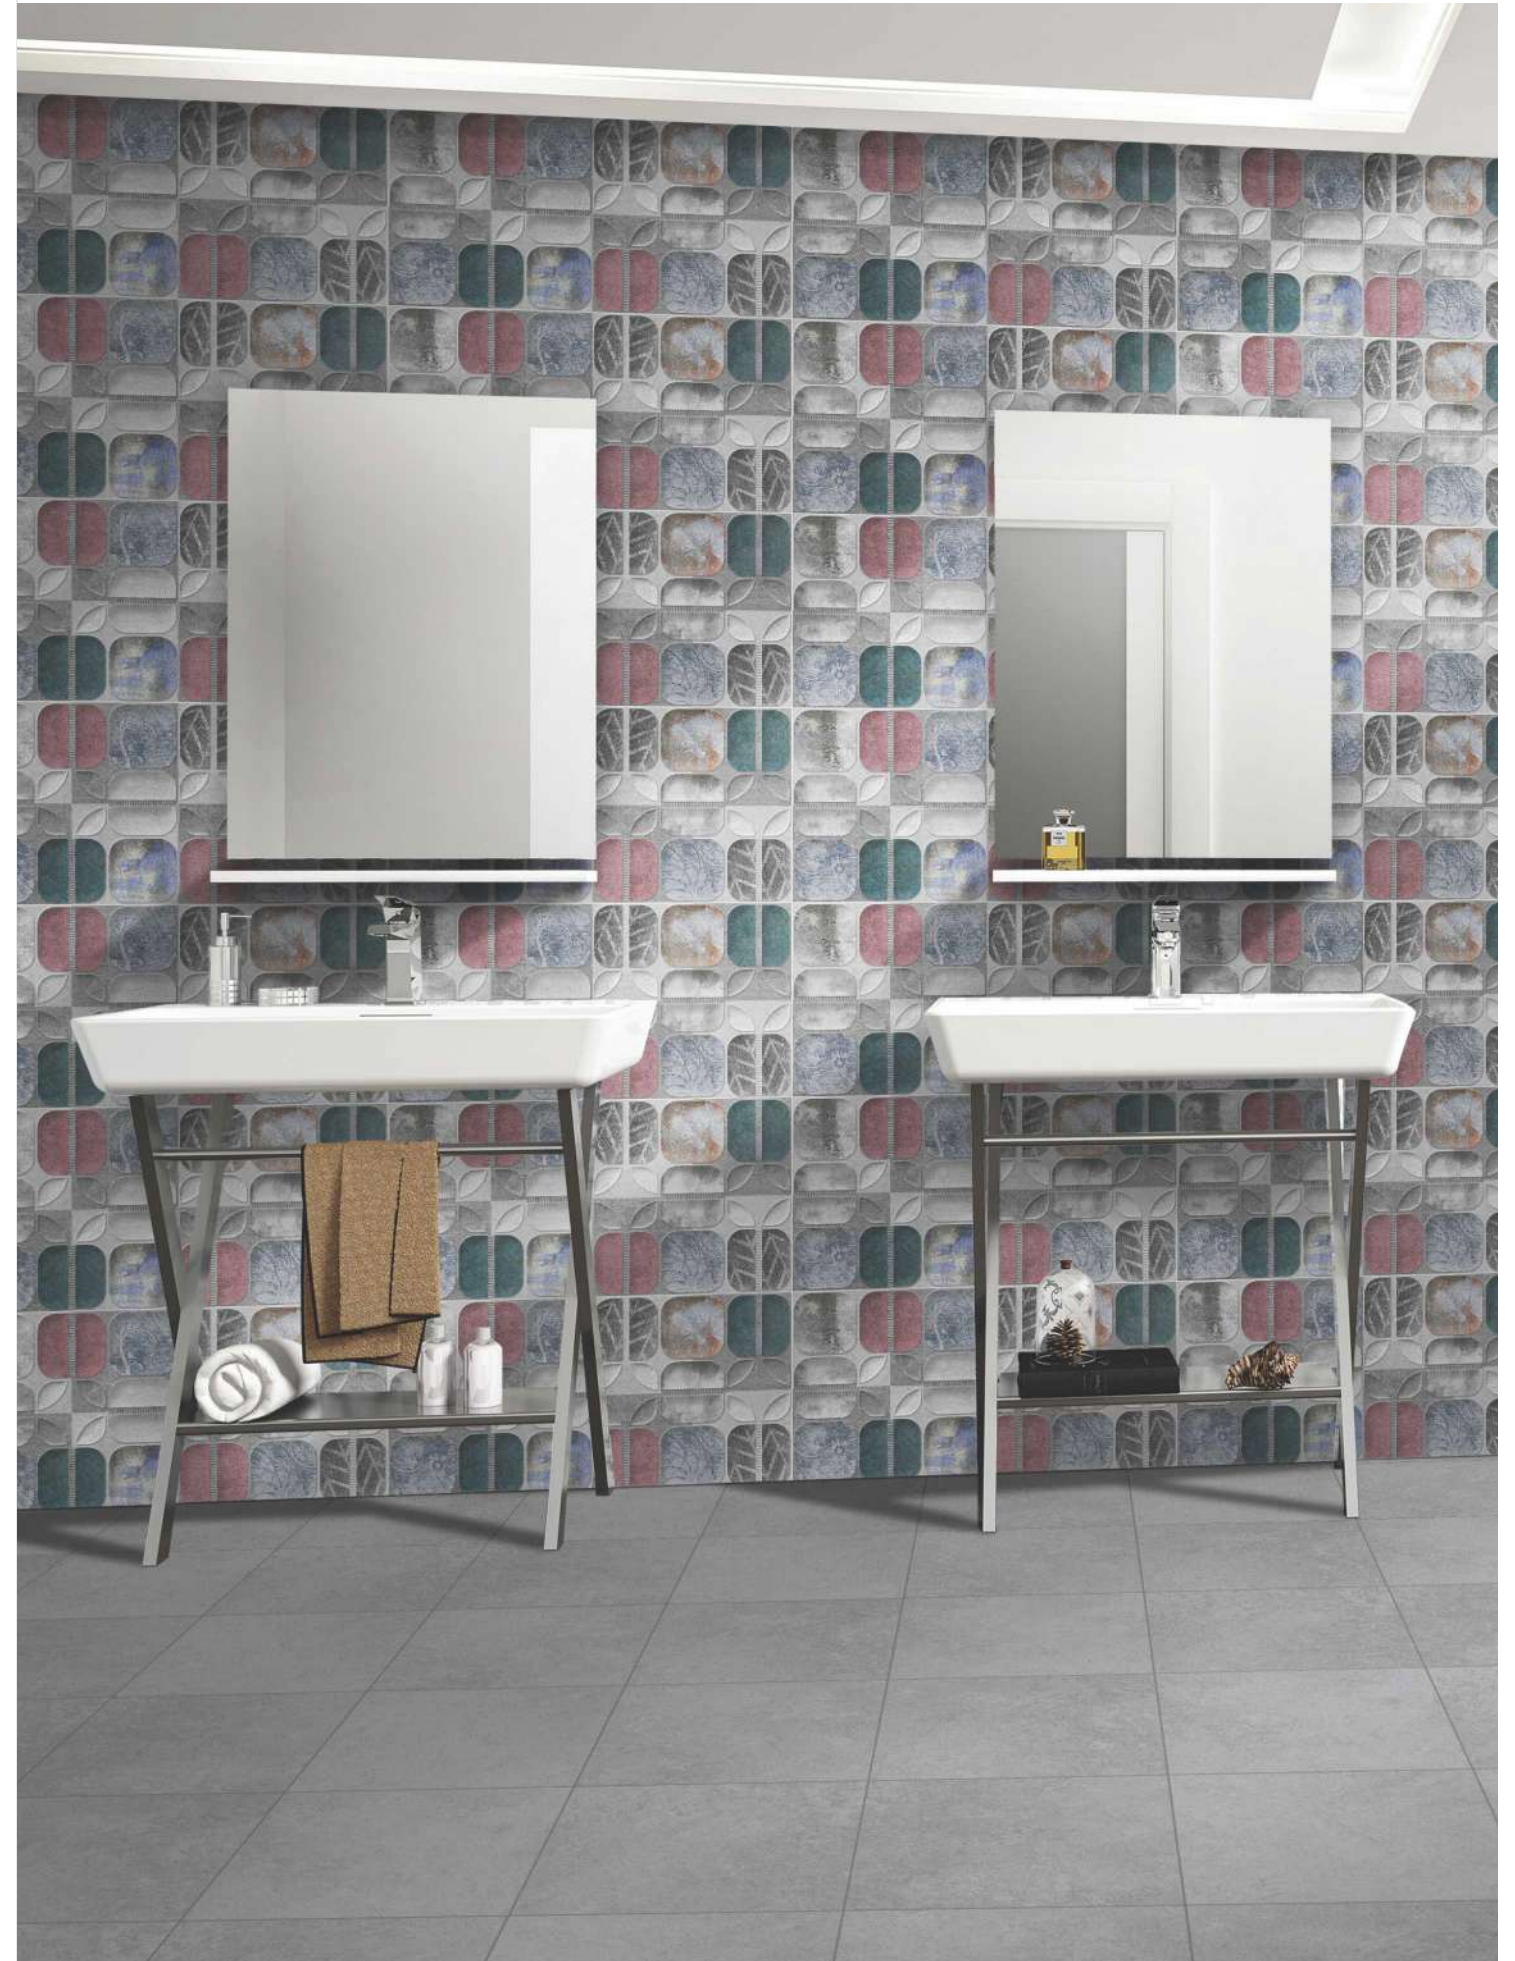

SIZE - 30x60cm
FINISH - GLOSSY
COLLECTION - LUKE COLLECTION