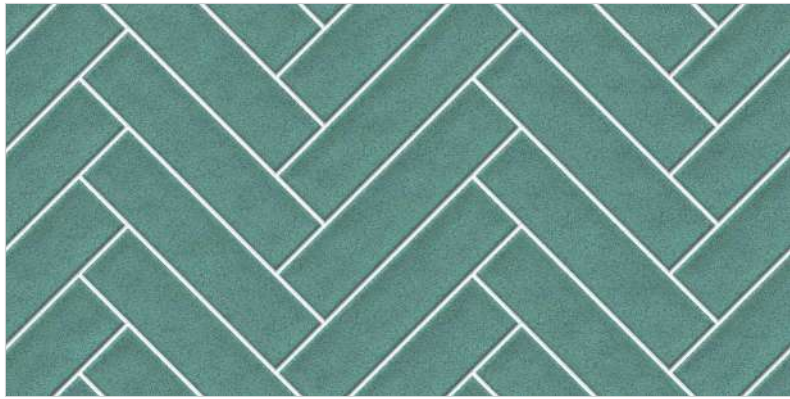

LYON BLUE 1

LYON BLUE 2

SIZE - 30x60cm
FINISH - GLOSSY
COLLECTION - INVICTUS COLLECTION

INVICTUS COLLECTION
30x60cm - 9mm THICKNESS

LYON GREEN 1

LYON GREEN 2

LYON GREY 1

LYON GREY 2