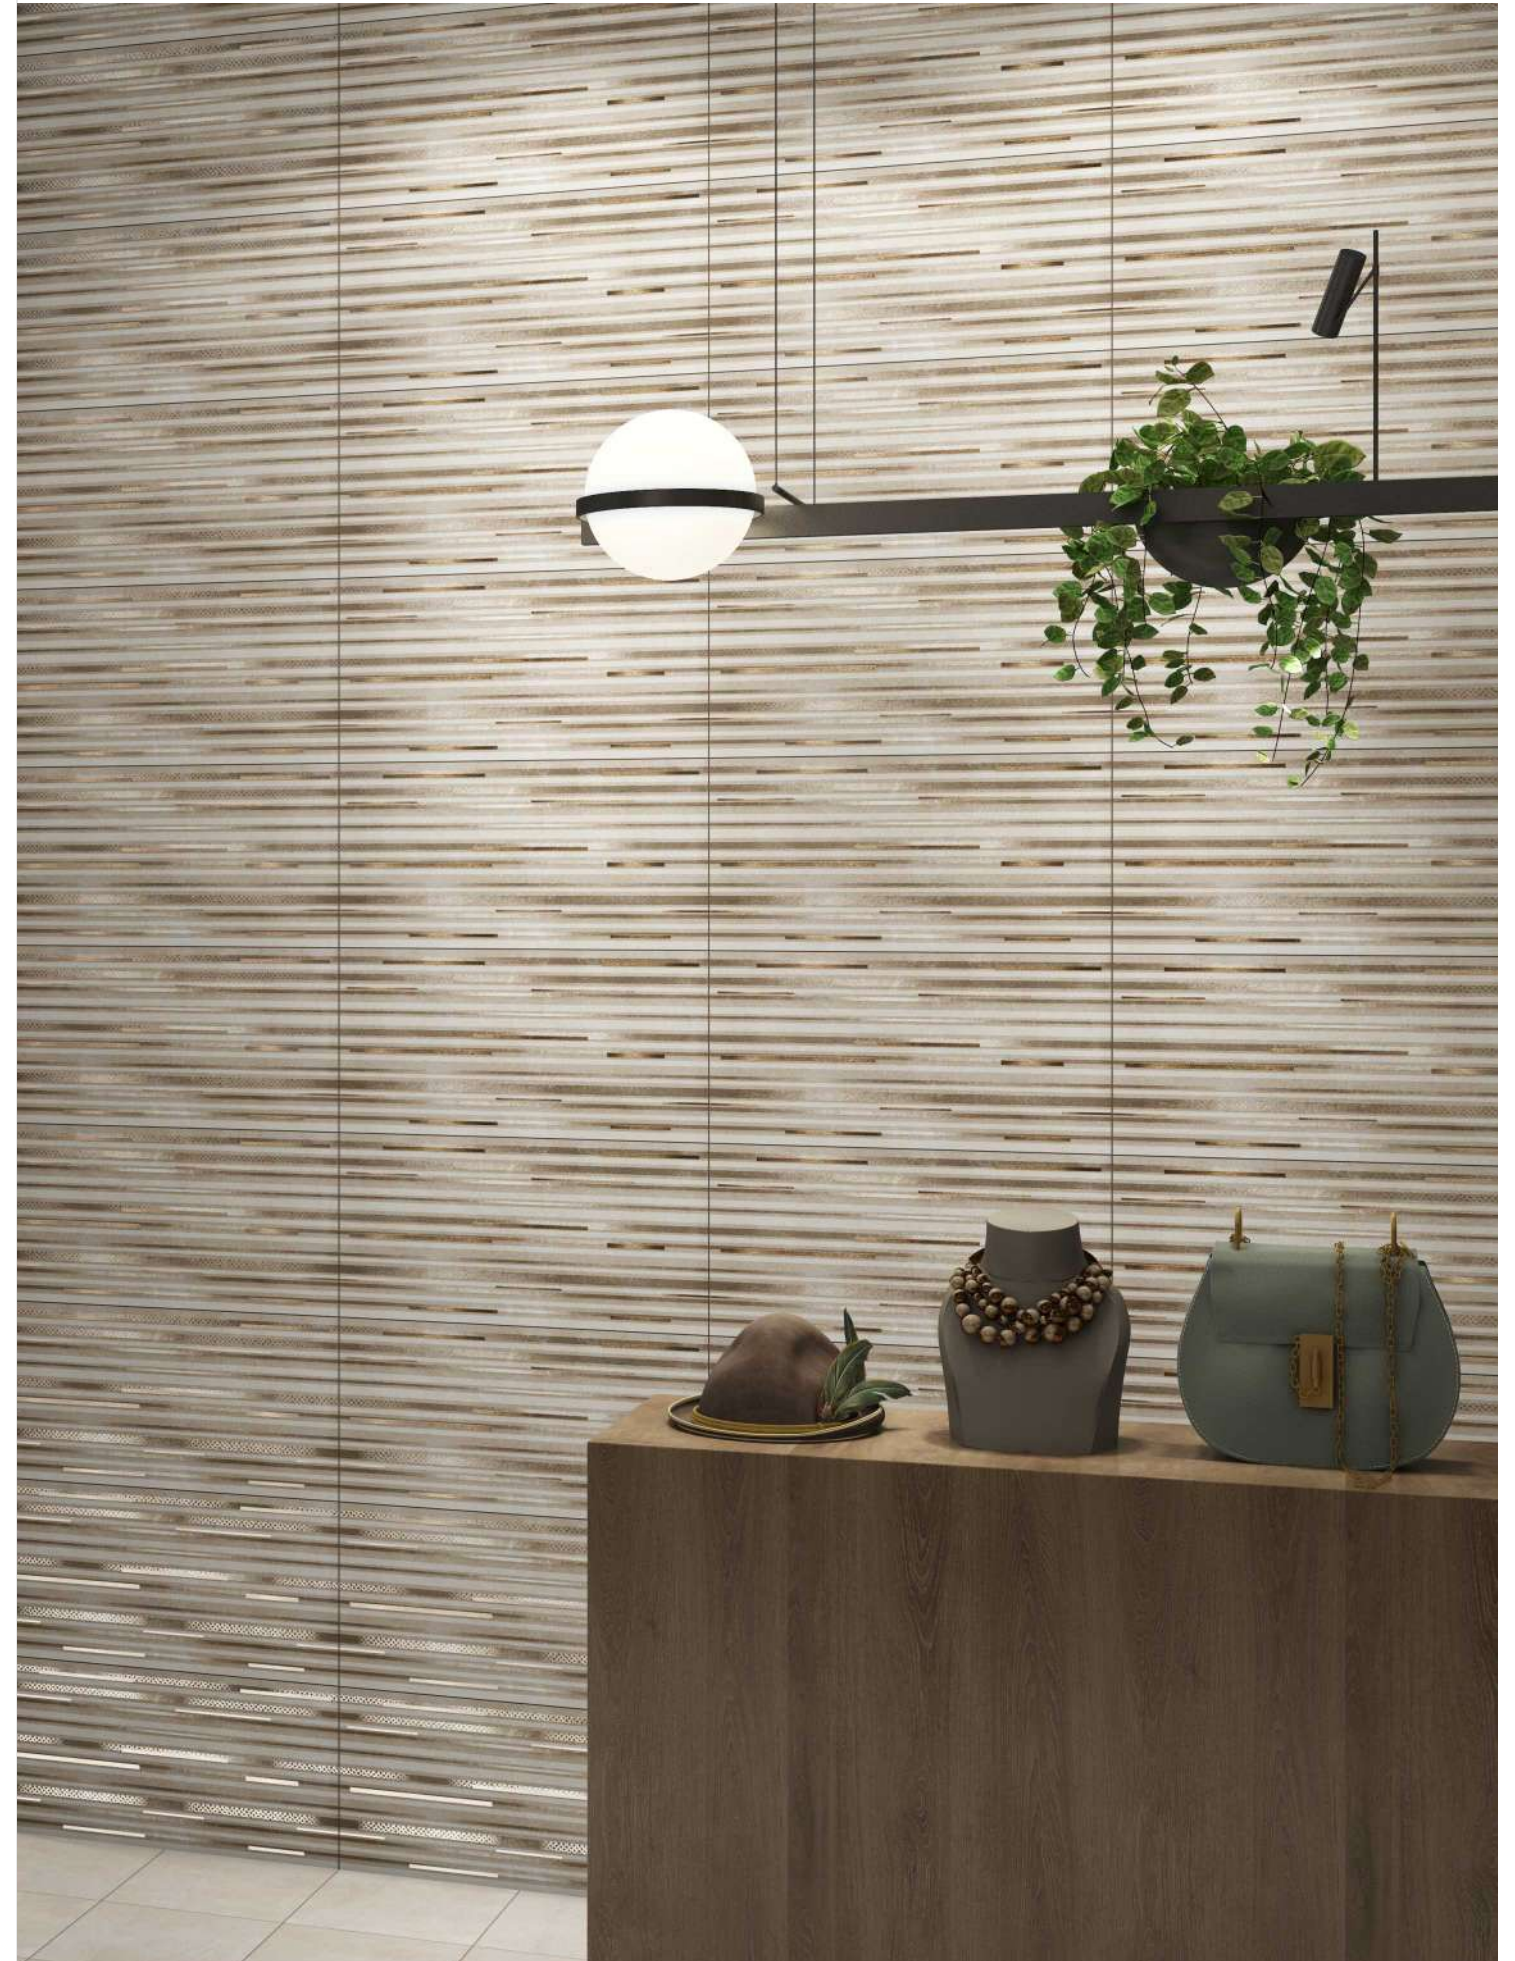

5TH ELEMENTS COLLECTION
30x60cm - 9mm THICKNESS

SENTANIO SAND

SENTANIO SAND HL

GLUE

SENTANIO SAND FL

SIZE - 30x60cm
FINISH - MATT
Collection - 5TH ELEMENTS COLLECTION

SENTANIO SAND

5TH ELEMENTS COLLECTION
30x60cm - 9mm THICKNESS