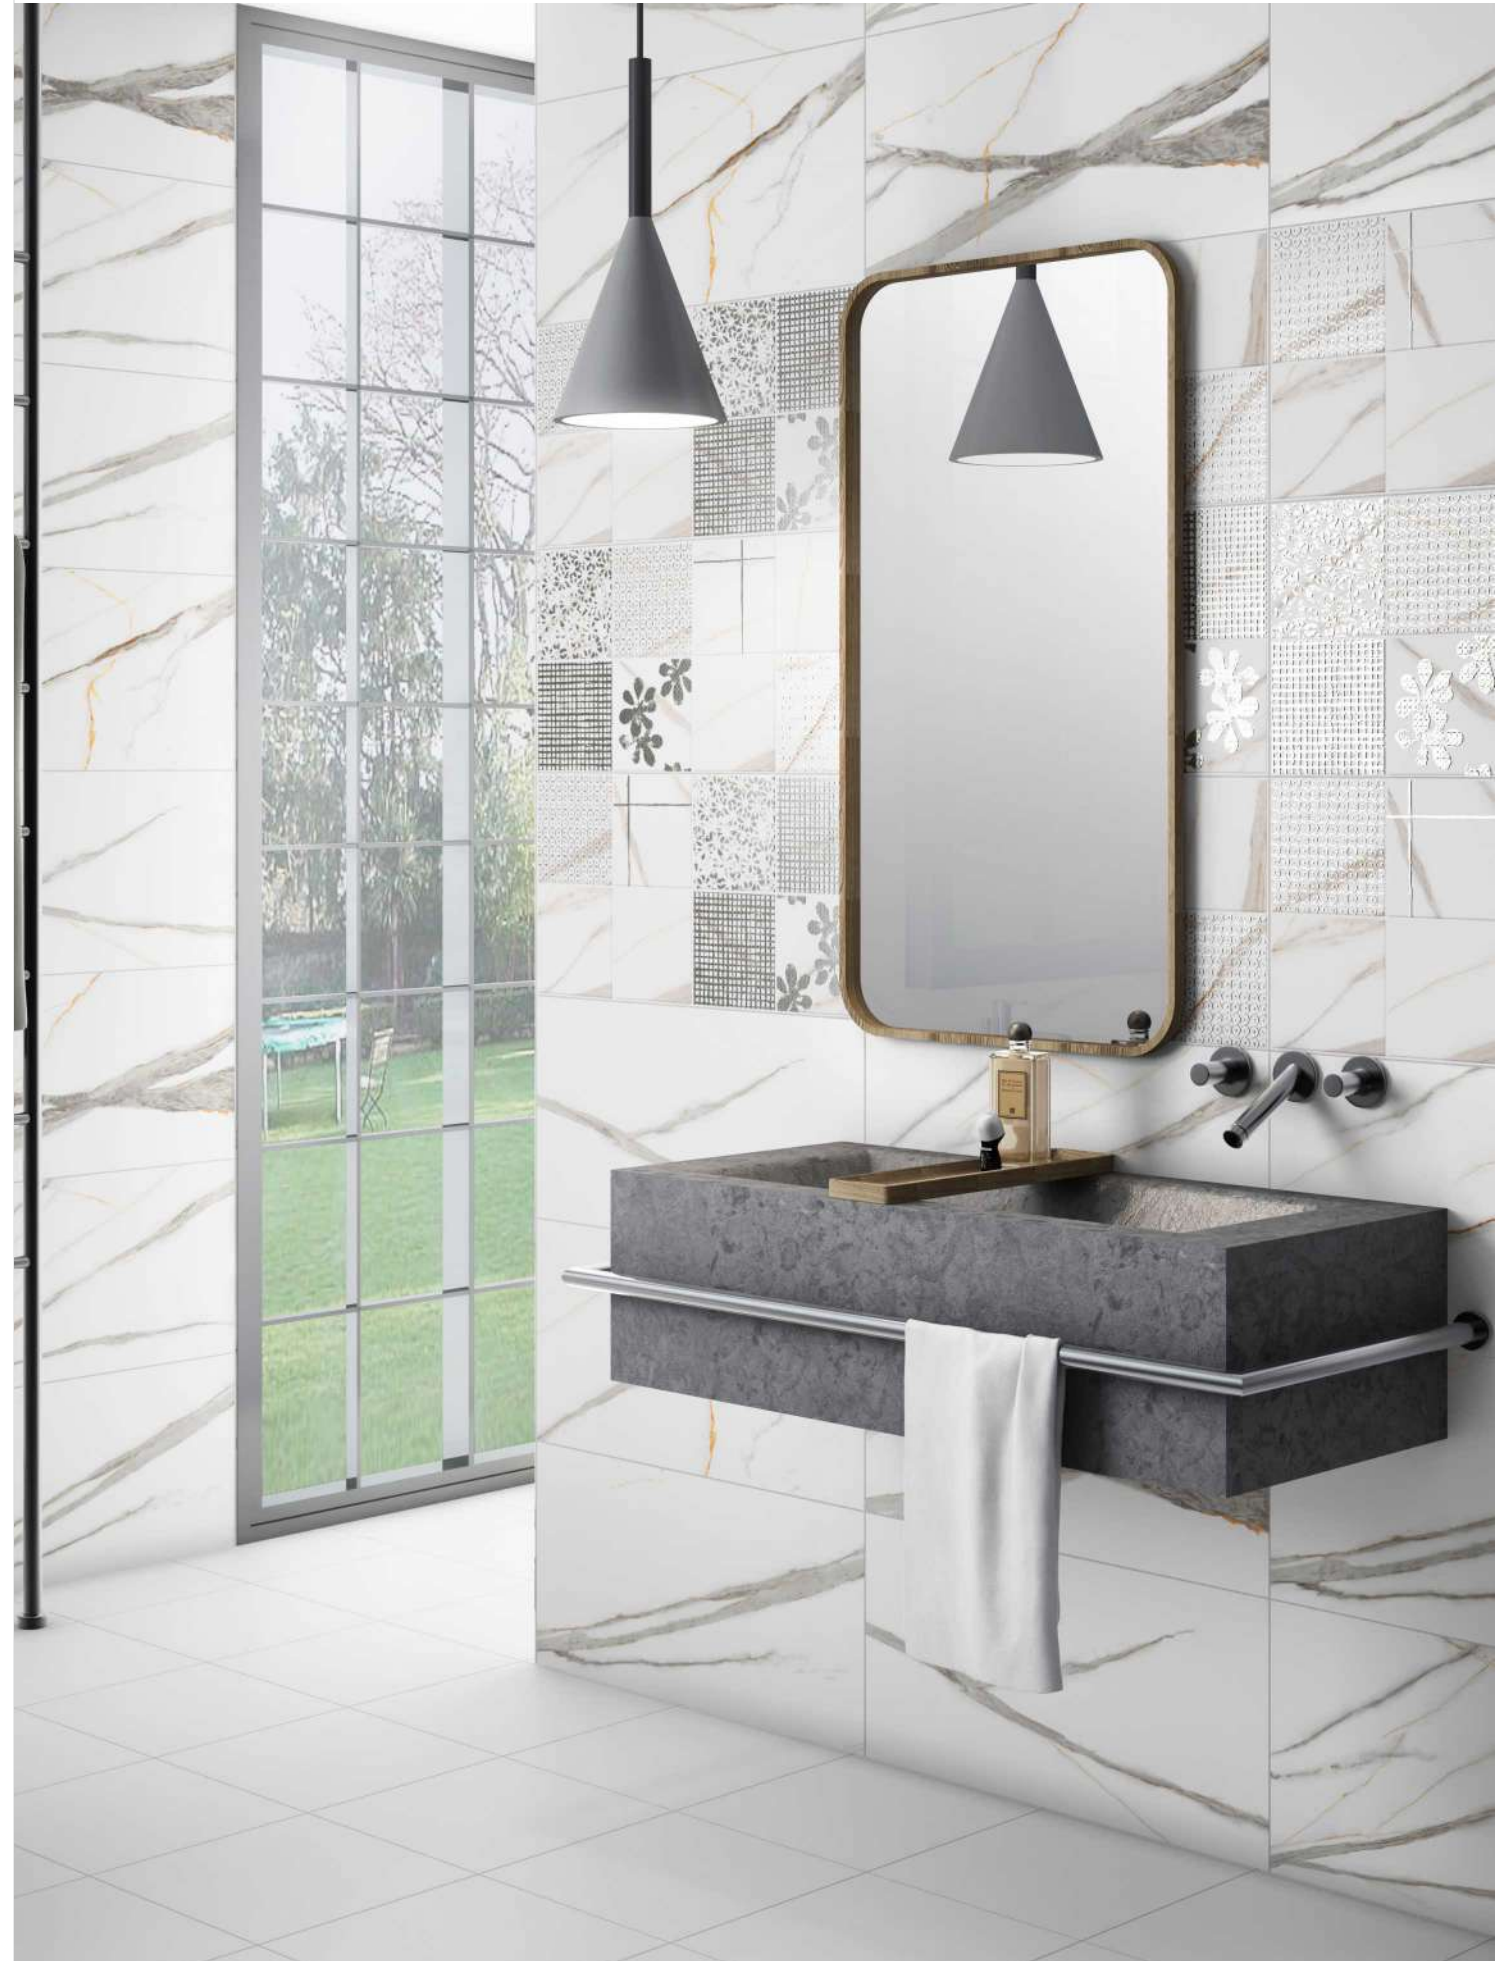

ALVISO SNOW HL

GLUE

ALVISO SNOW

SIZE - 30x60cm
FINISH - MATT
Collection - 5TH ELEMENTS COLLECTION

SUGAR COLLECTION
30x60cm - 9mm THICKNESS

SUGAR COLLECTION

Introduce your walls to stunning tiles from the Sugar Collection. The sugar finish wall tiles offer a subtle and elegant texture, combining a smooth surface with a delicate granular touch. These tiles provide a unique aesthetic, adding sophistication to any space. With a versatile design, these wall tiles seamlessly blend functionality and aesthetics.