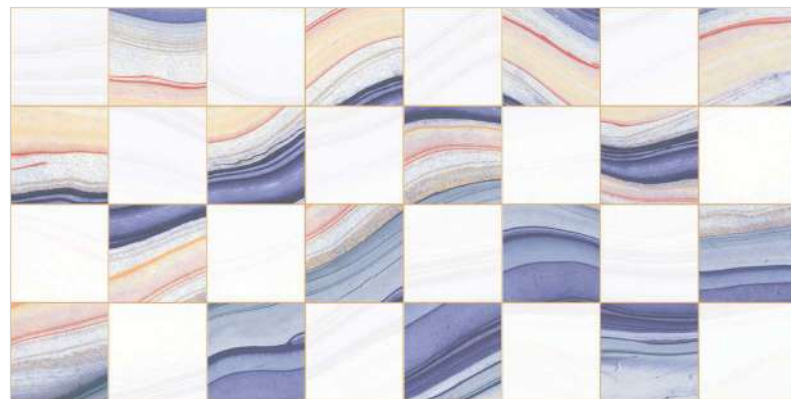

INVICTUS COLLECTION
30x60cm - 9mm THICKNESS

RAINBO HL

RAINBO

SIZE - 30x60cm
FINISH - GLOSSY
COLLECTION - INVICTUS COLLECTION