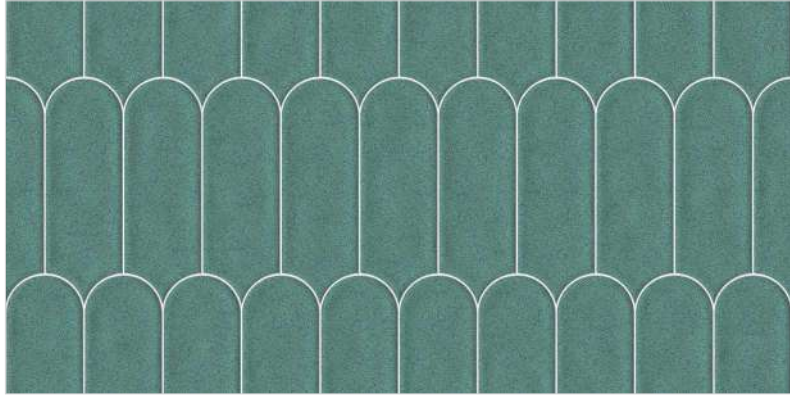

INVICTUS COLLECTION
30x60cm - 9mm THICKNESS

LYON GREEN 1