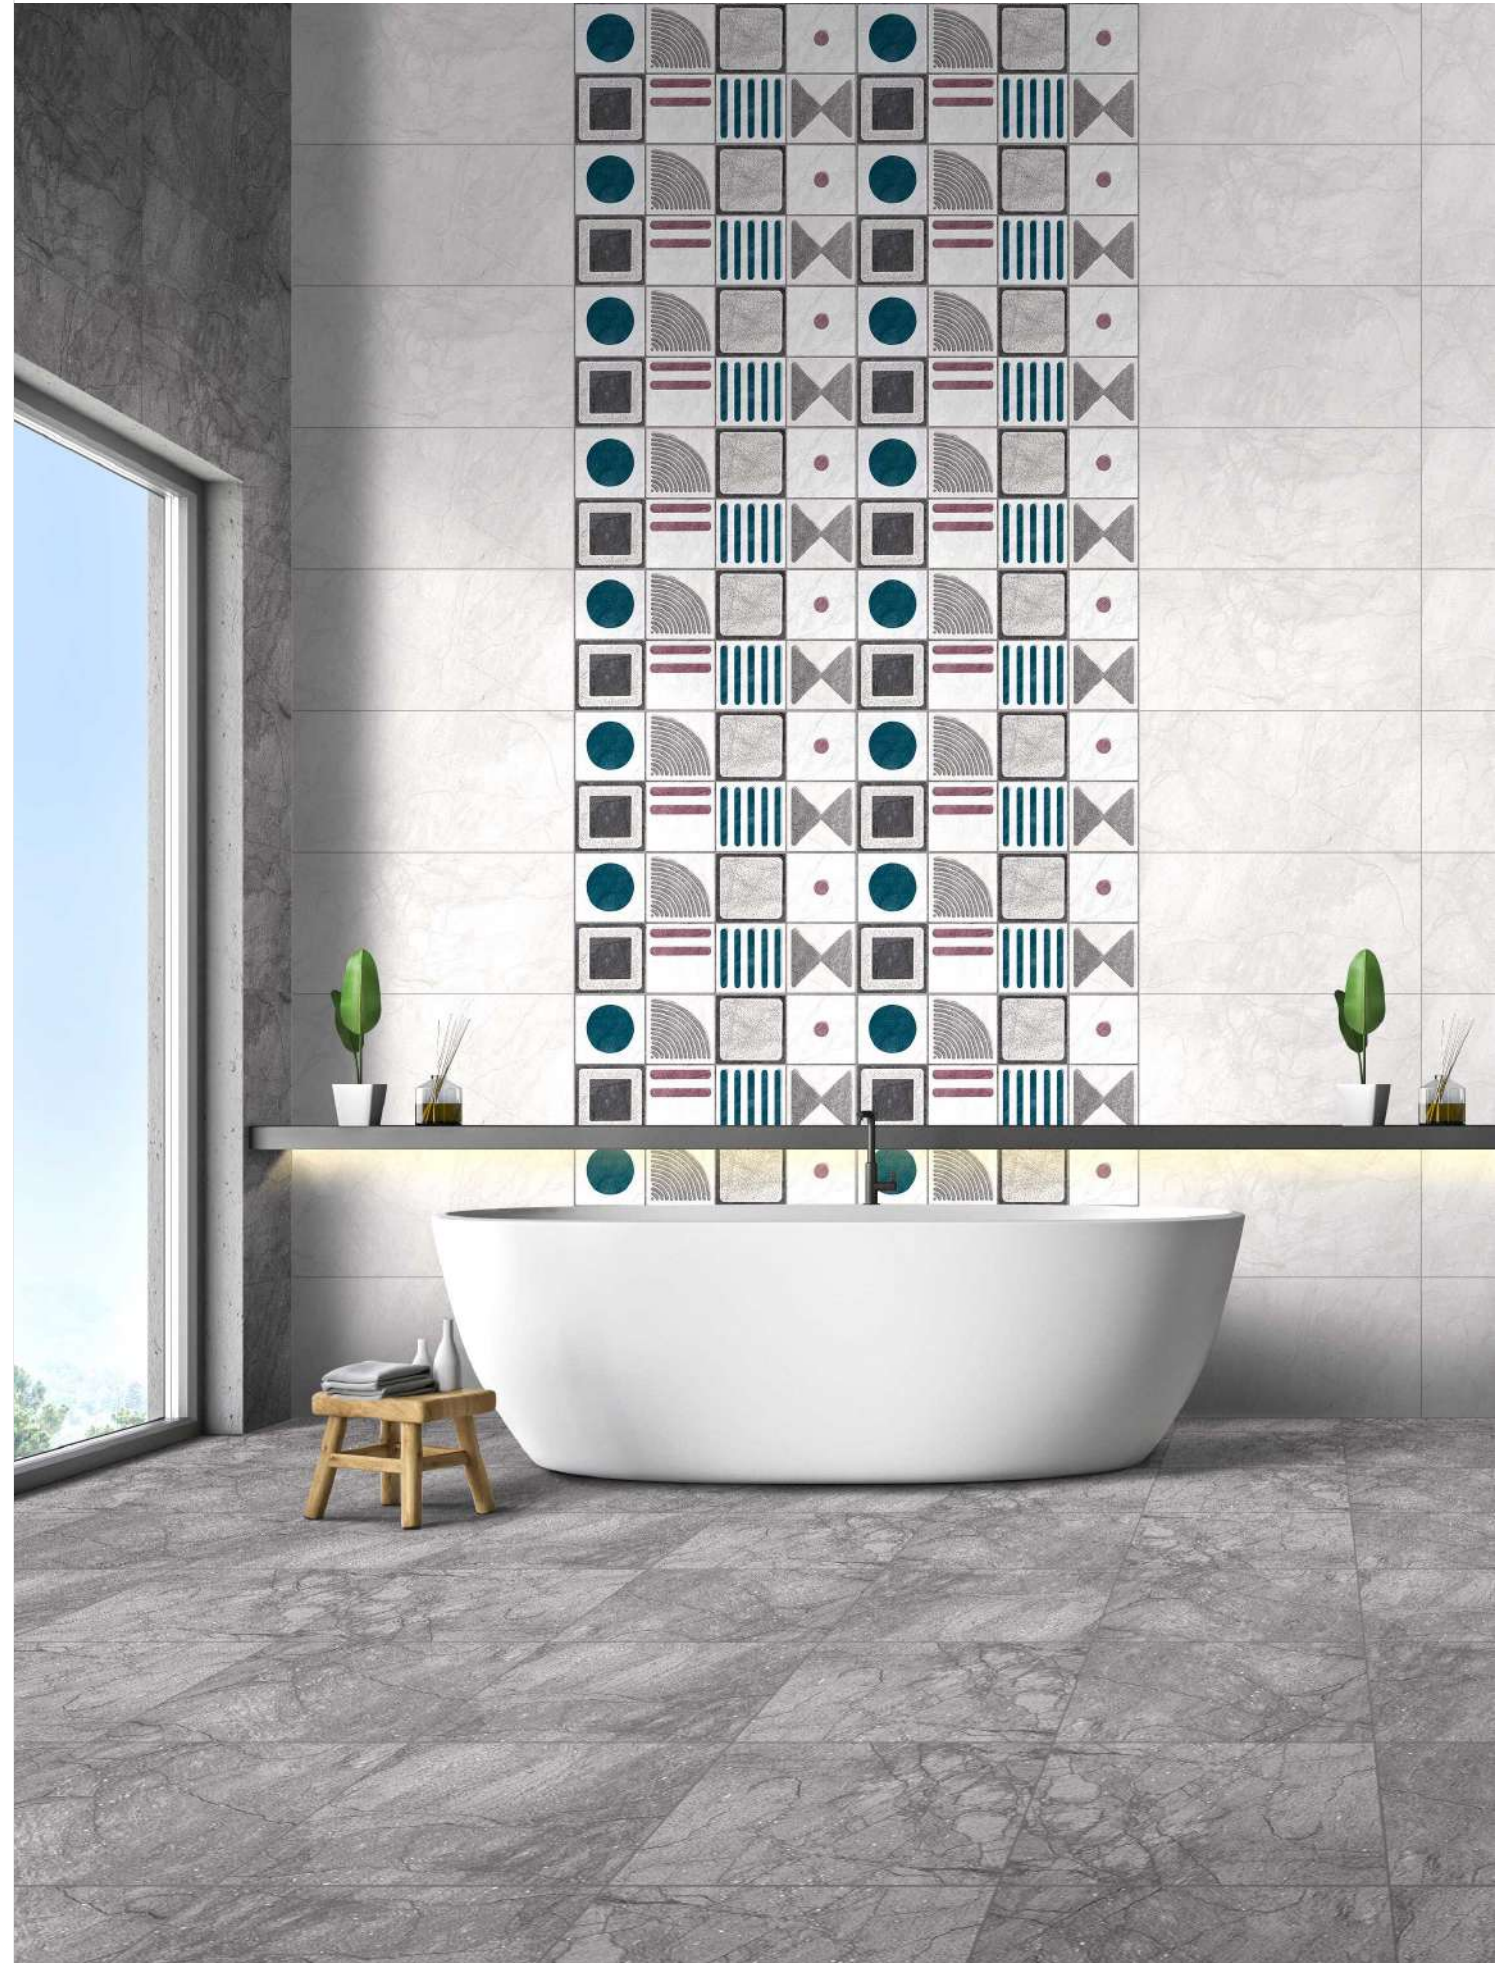

SIZE - 30x60cm
FINISH - SUGAR
Collection - SUGAR COLLECTION