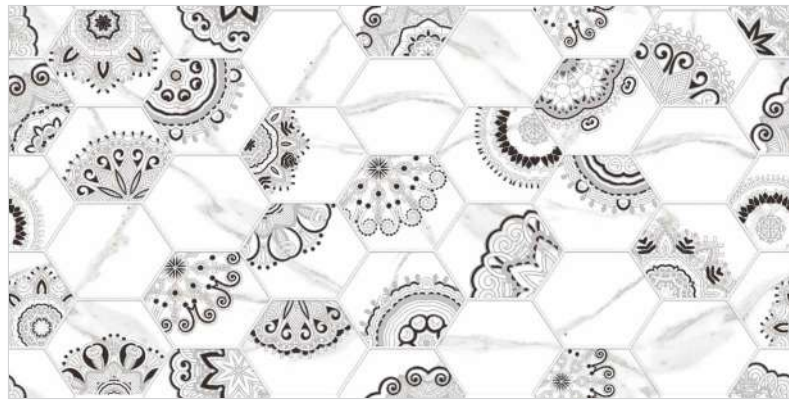

STATVARIO

STATVARIO HL

SIZE - 30x60cm
FINISH - GLOSSY
COLLECTION - INVICTUS COLLECTION

INVICTUS COLLECTION
30x60cm - 9mm THICKNESS

STATVARIO GREY

STATVARIO GREY HL

STATVARIO GREY

SIZE - 30x60cm
FINISH - GLOSSY
COLLECTION - INVICTUS COLLECTION