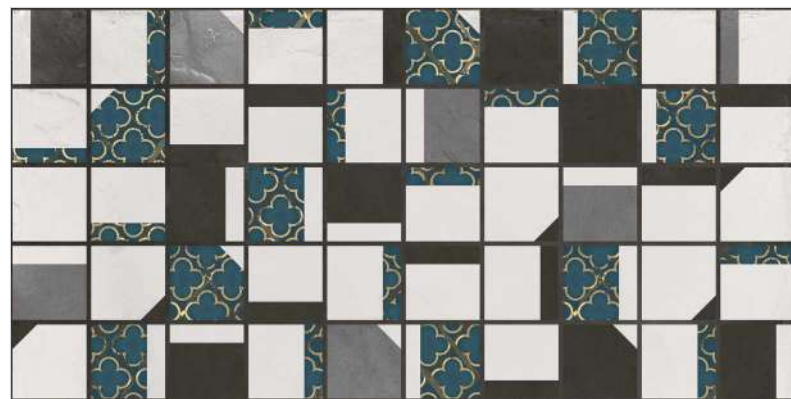

SPLASH NERO HL