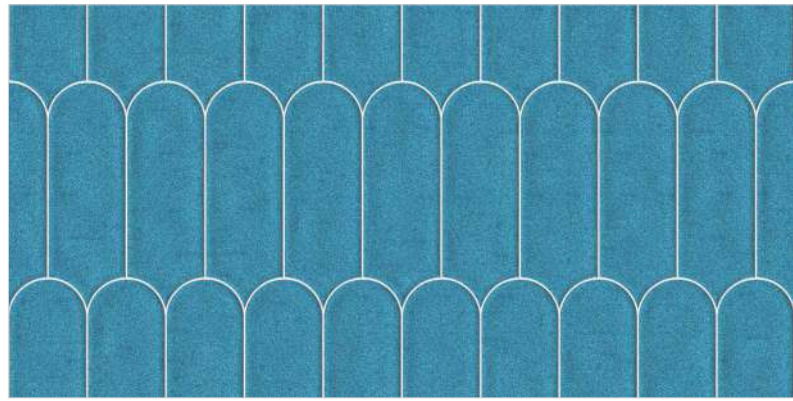

INVICTUS COLLECTION
30x60cm - 9mm THICKNESS

LYON AQUA 2

LYON AQUA 1