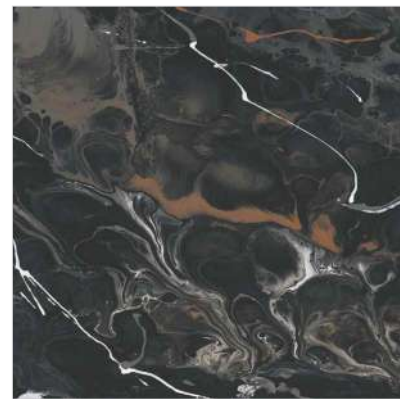

SIZE - 30x60cm
FINISH - GLOSSY
COLLECTION - INVICTUS COLLECTION

INVICTUS COLLECTION
30x60cm - 9mm THICKNESS

SMOKE BLACK LT

SMOKE BLACK HL

SMOKE BLACK DK

SMOKE BLACK DK FL

SPIDER WAVE LT

SPIDER WAVE HL 1