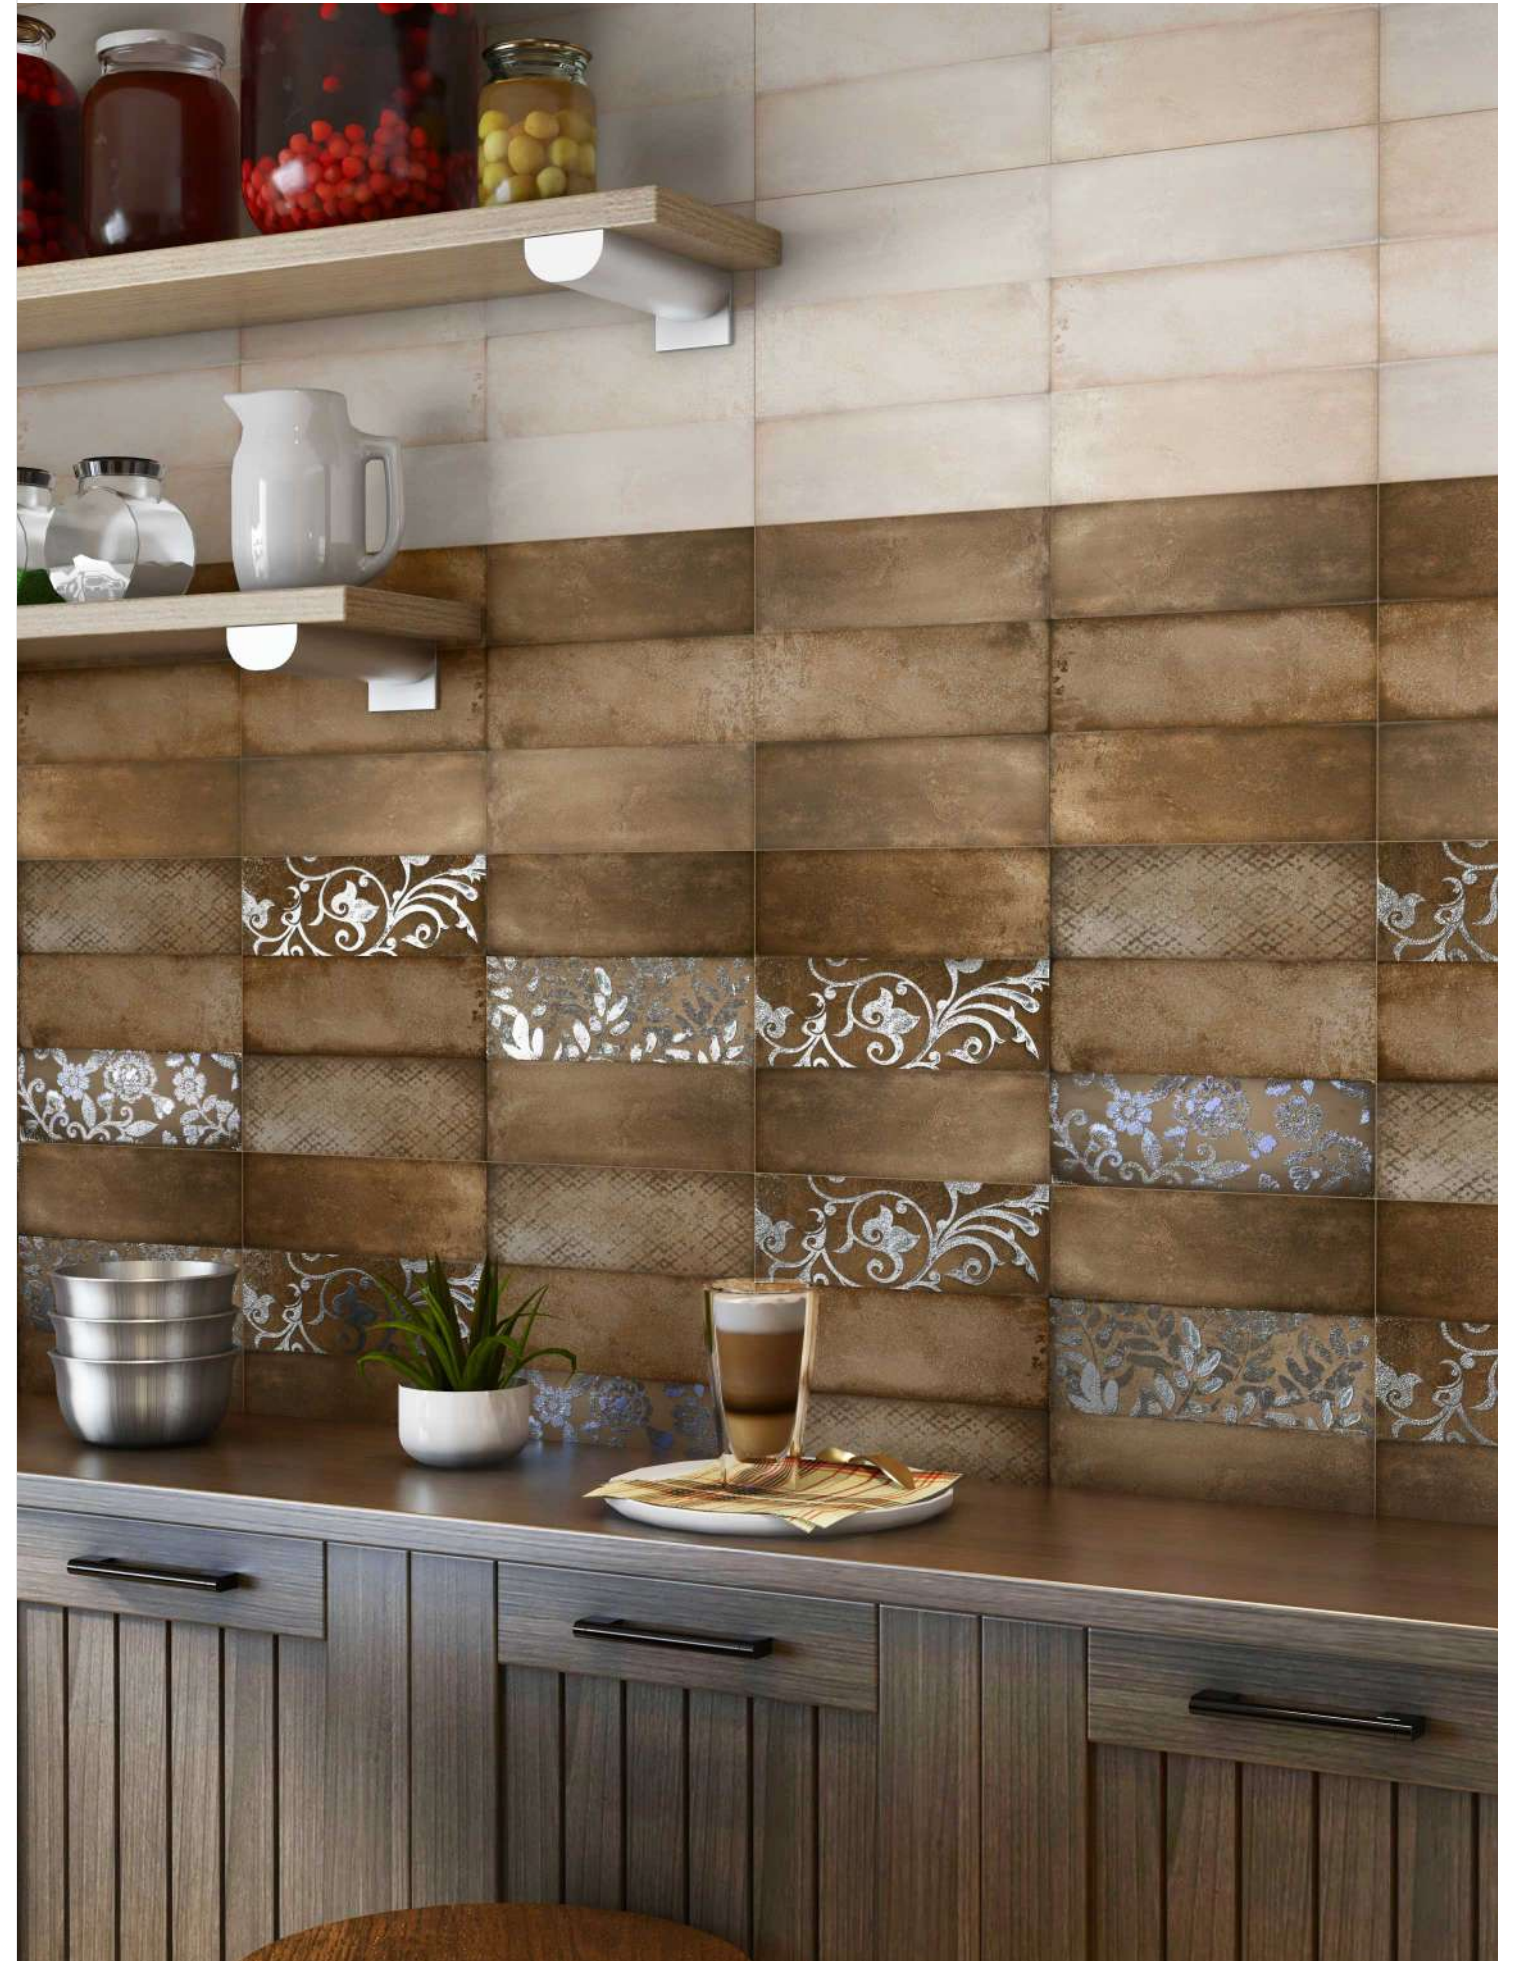

FRINKAL IVORY

FRINKAL BROWN HL

GLUE

FRINKAL BROWN

FRINKAL BROWN FL

FRINKAL BROWN

SIZE - 30x60cm
FINISH - MATT
Collection - 5TH ELEMENTS COLLECTION

5TH ELEMENTS COLLECTION
30x60cm - 9mm THICKNESS