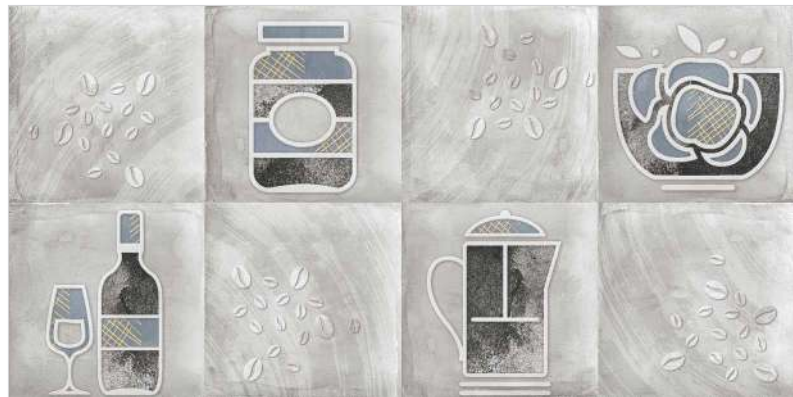

SIZE - 30x60cm
FINISH - GLOSSY
COLLECTION - LUKE COLLECTION

LUKE COLLECTION
30x60cm - 9mm THICKNESS

LEGADO GREY

LEGADO GREY HL

LEGADO GREY FL

SIZE - 30x60cm
FINISH - GLOSSY
COLLECTION - LUKE COLLECTION

LEGADO GREY