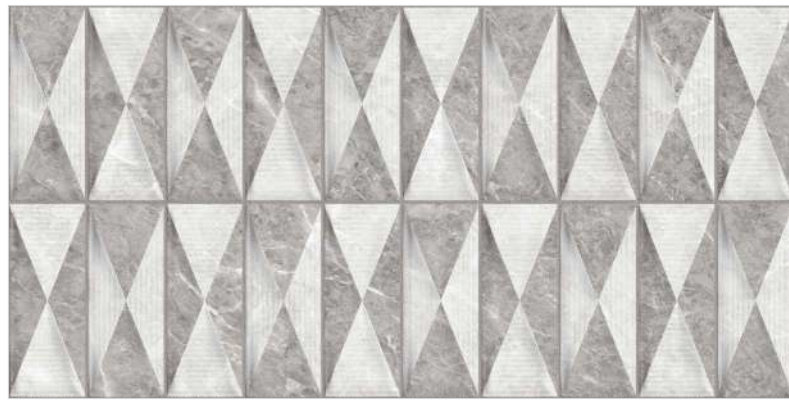

SIZANTE GREY HL