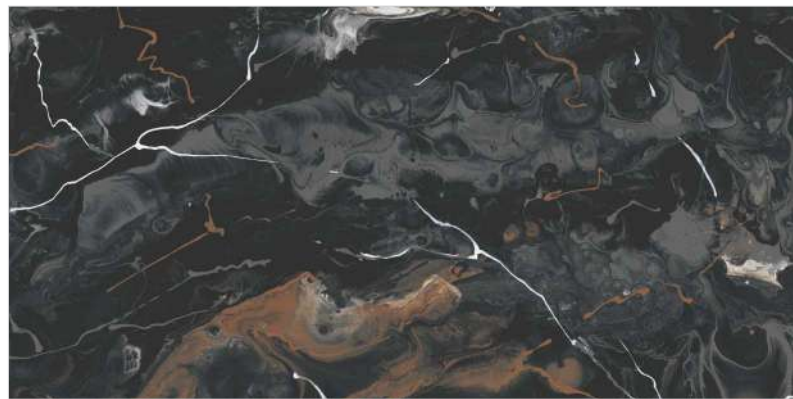

SMOKE BLACK DK