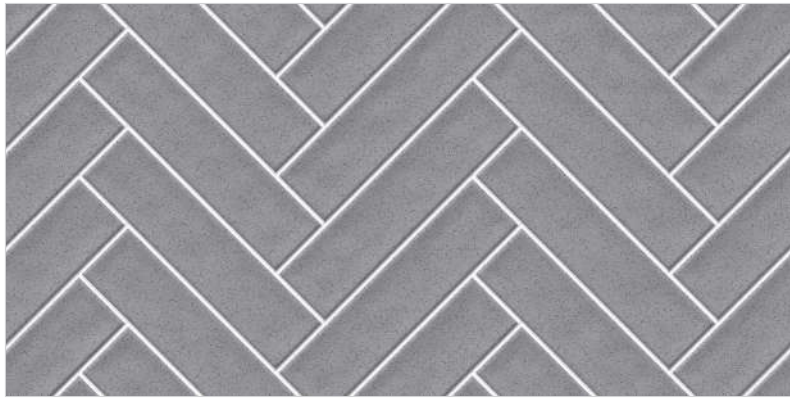

LYON BLUE 1

LYON BLUE 2

SIZE - 30x60cm
FINISH - GLOSSY
COLLECTION - INVICTUS COLLECTION

INVICTUS COLLECTION
30x60cm - 9mm THICKNESS

LYON GREEN 1

LYON GREEN 2

LYON GREY 1

LYON GREY 2