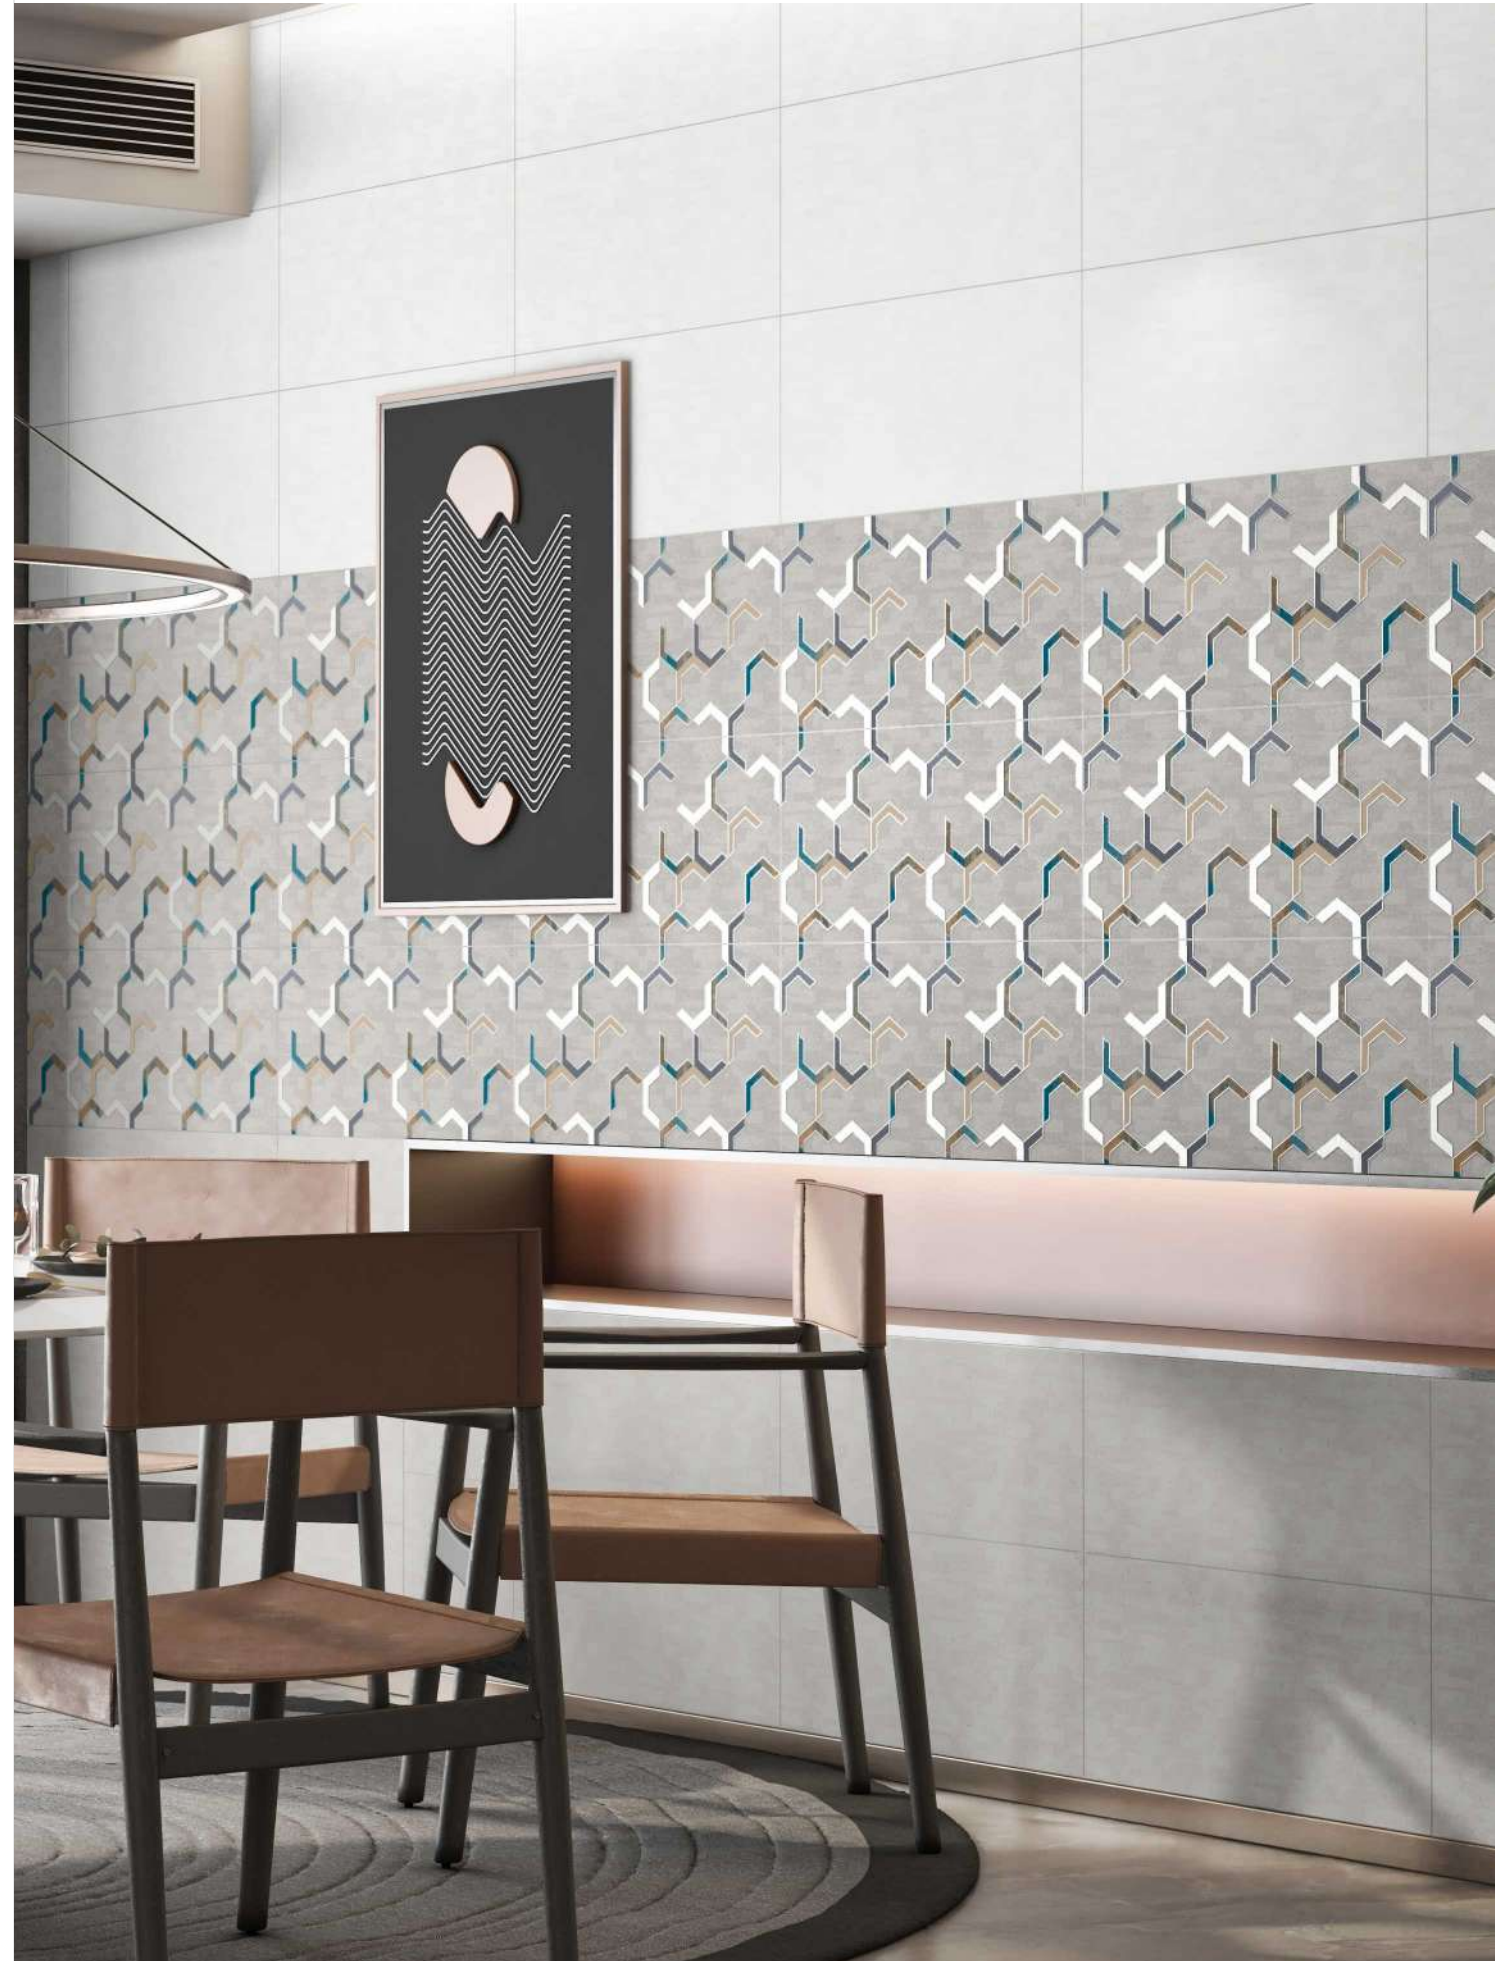

5TH ELEMENTS COLLECTION
30x60cm - 9mm THICKNESS

OMANI SILVER

OMANI GREY HL

GLUE

OMANI GREY

OMANI GREY FL

SIZE - 30x60cm
FINISH - MATT
Collection - 5TH ELEMENTS COLLECTION

OMANI GREY