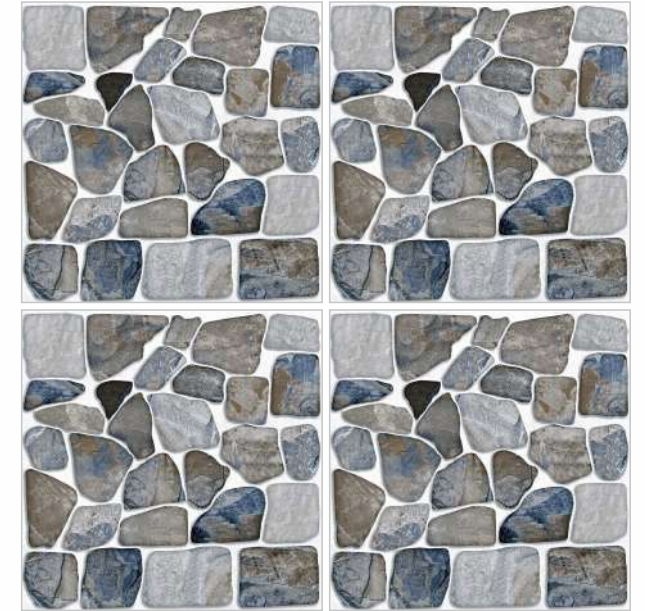

SIZE - 40x40cm
FINISH - RUSTIC
COLLECTION - AMSTEL COLLECTION

SIZE - 40x40cm
FINISH - RUSTIC
COLLECTION - AMSTEL COLLECTION

AMSTEL COLLECTION
40x40cm - Parking

1 FACE

TORENTO COTTO

1 FACE

TORENTO BLUE

1 FACE