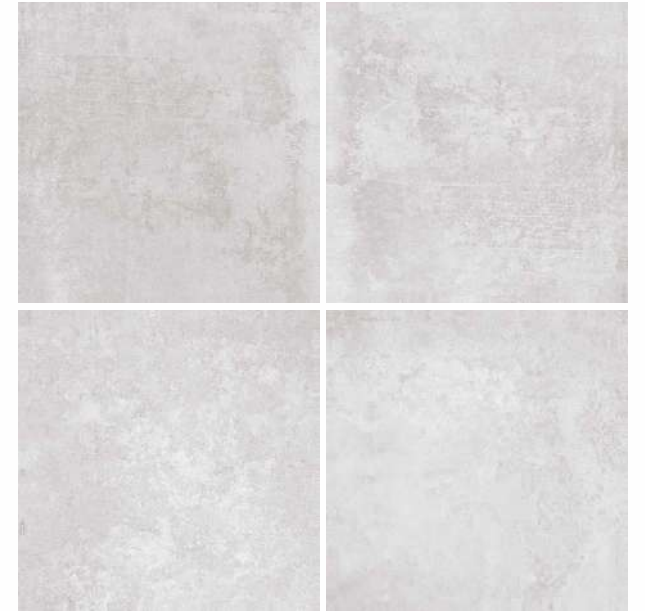

ALISO IVORY DECORE

GEMSTONE COLLECTION
40x40cm - GVT Parking

4 FACE

BIRON SAND

4 FACE

BIRON CEMENTO

4 FACE

BIRON NERO