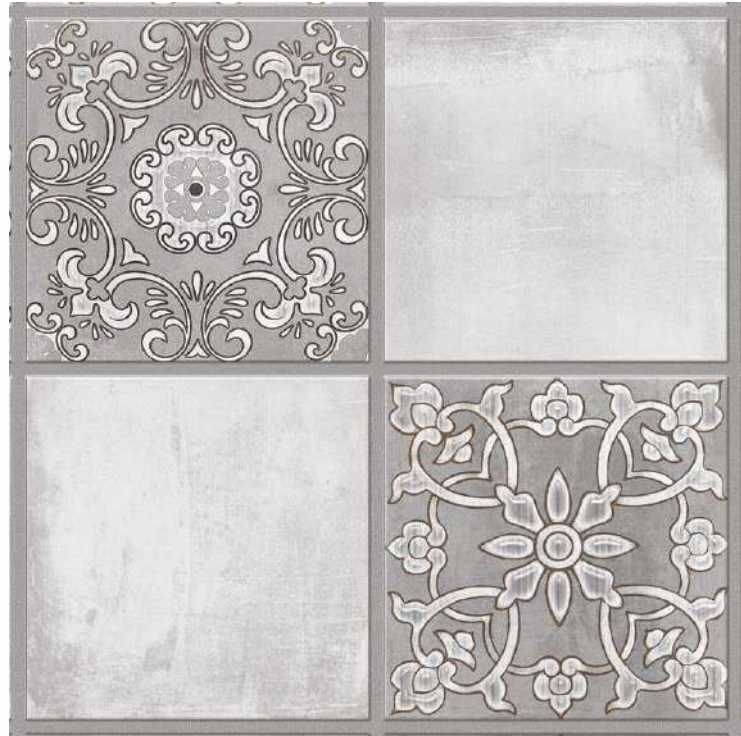

ARDEN NATURAL

1 FACE

ARDEN GREY

ARDEN NATURAL

SIZE - 40x40cm
FINISH - RUSTIC
COLLECTION - GEMSTONE COLLECTION

SIZE - 40x40cm
FINISH - RUSTIC
COLLECTION - GEMSTONE COLLECTION

GEMSTONE COLLECTION
40x40cm - GVT Parking