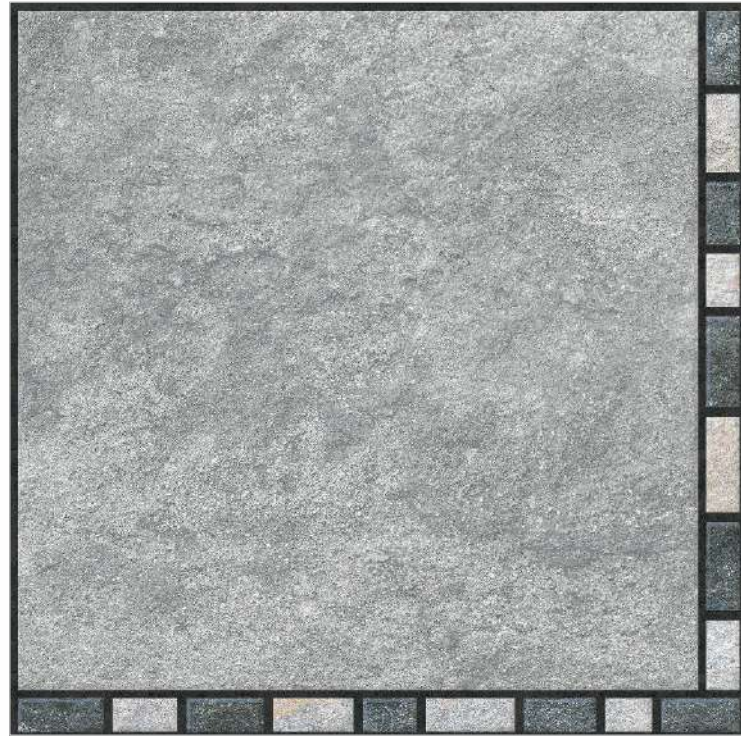

AMSTEL COLLECTION
40x40cm - Parking

AVLON GREY