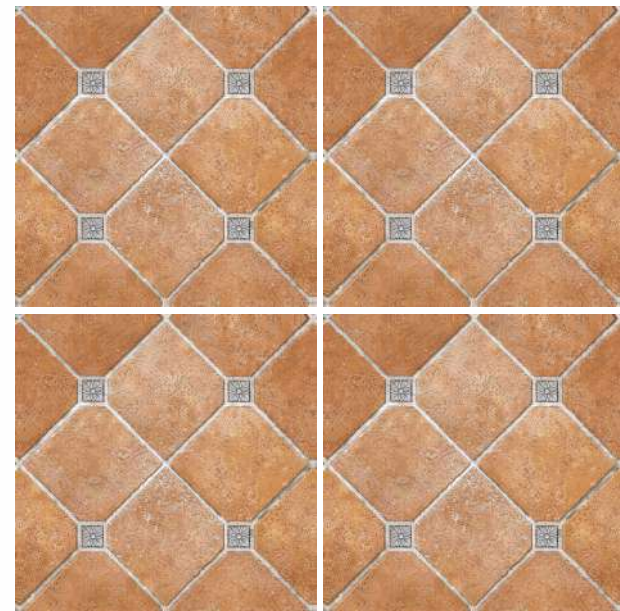

1FACE

MENHIR RED