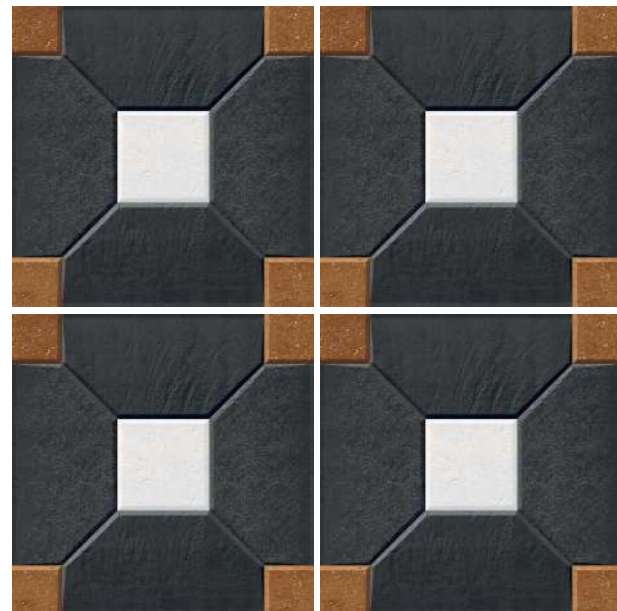

SIZE - 40x40cm
FINISH - RUSTIC
COLLECTION - AMSTEL COLLECTION

SIZE - 40x40cm
FINISH - RUSTIC
COLLECTION - AMSTEL COLLECTION

AMSTEL COLLECTION
40x40cm - Parking

1FACE

PLAZO COTTO

1FACE

PLAZO BLACK

SIZE - 40x40cm
FINISH - RUSTIC
COLLECTION - AMSTEL COLLECTION