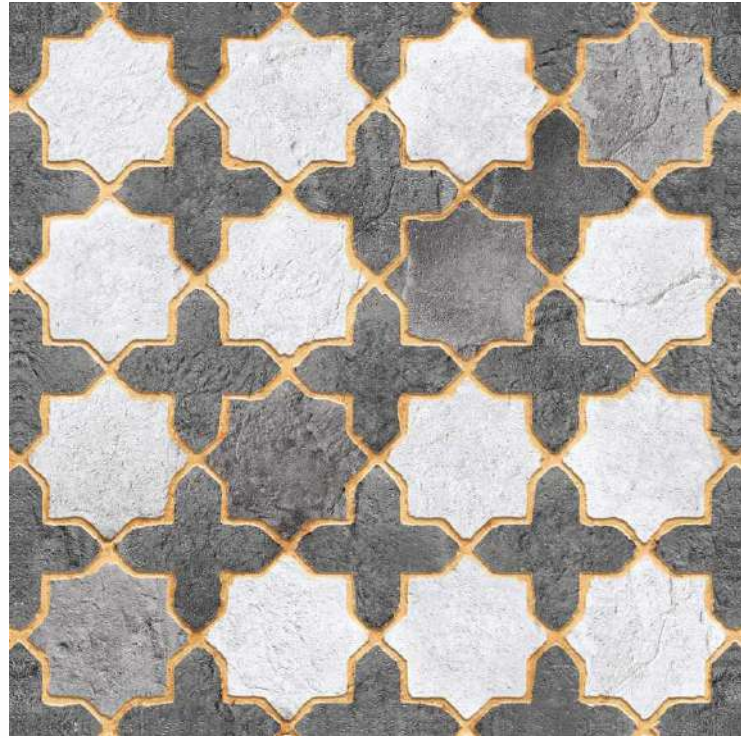

GEMSTONE COLLECTION
40x40cm - GVT Parking

TESEO CEMENTO