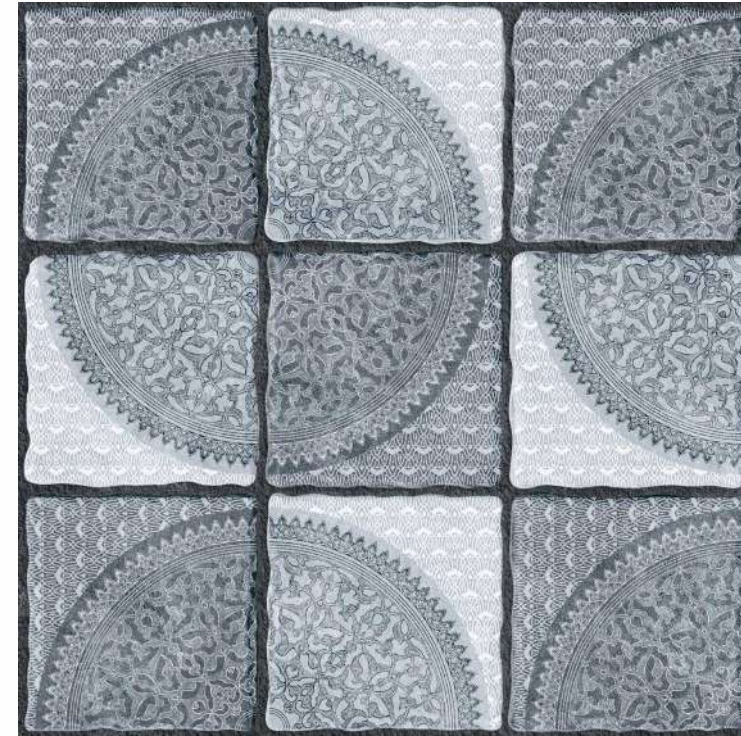

BLIZZART BROWN

4 FACE

BLIZZART BLACK

SIZE - 40x40cm
FINISH - RUSTIC
COLLECTION - AMSTEL COLLECTION

SIZE - 40x40cm
FINISH - RUSTIC
COLLECTION - AMSTEL COLLECTION

AMSTEL COLLECTION
40x40cm - Parking

1 FACE

CARNELIAN DAMASK