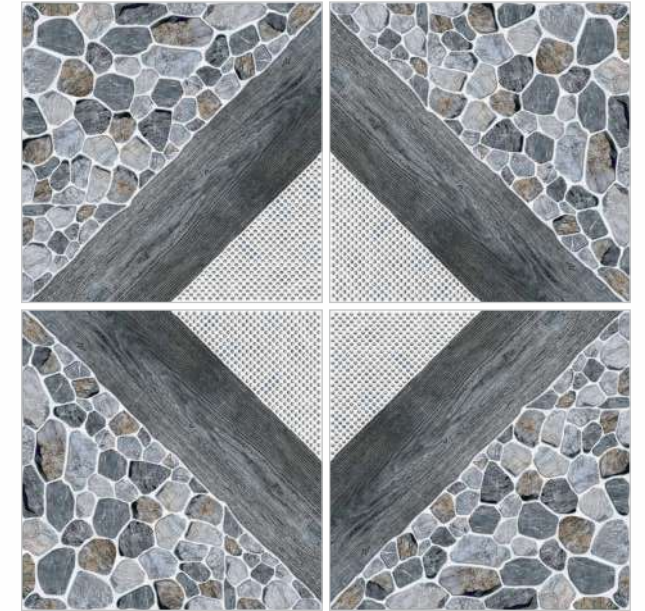

AMSTEL COLLECTION
40x40cm - Parking

1 FACE

SIZE - 40x40cm
FINISH - RUSTIC
COLLECTION - AMSTEL COLLECTION

SIZE - 40x40cm
FINISH - RUSTIC
COLLECTION - AMSTEL COLLECTION