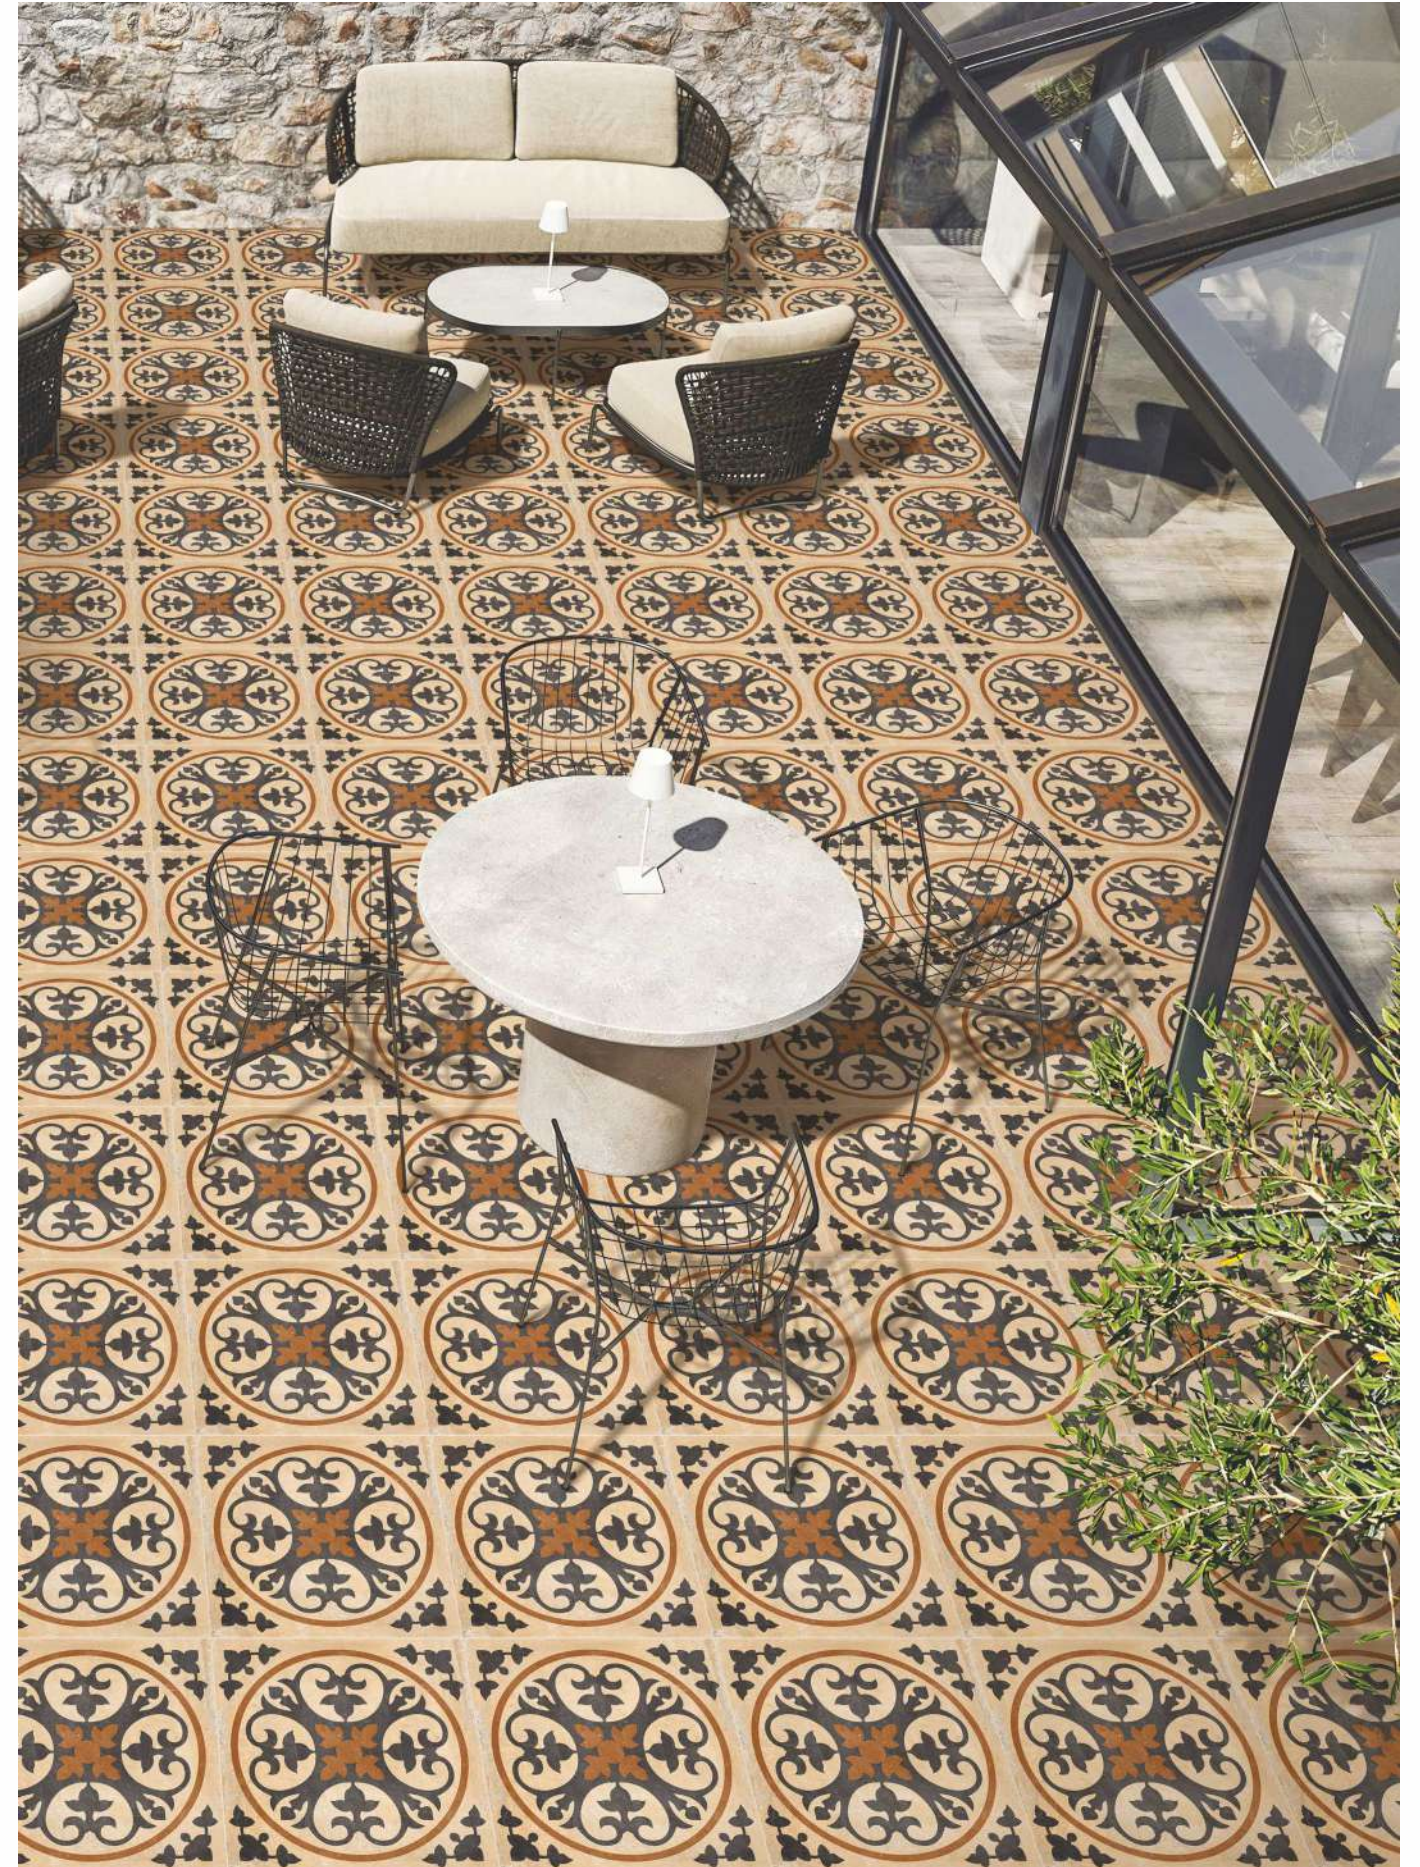

SIZE - 40x40cm
FINISH - MATT
COLLECTION - GEMSTONE COLLECTION