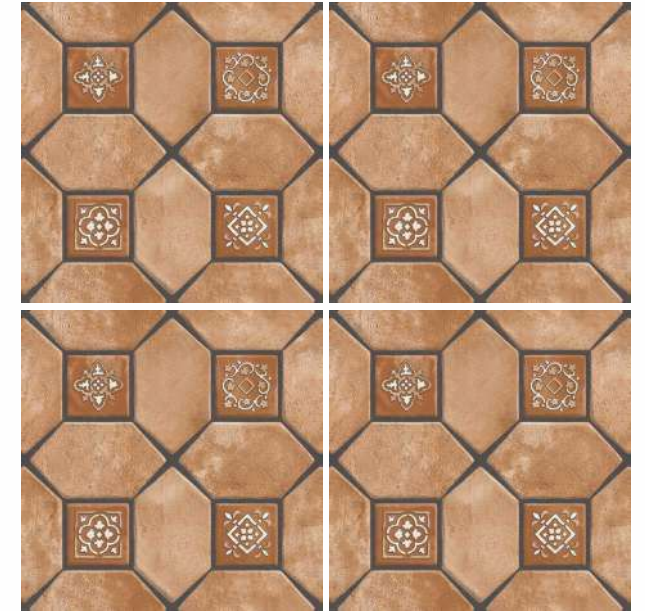

OIKOS BROWN

OIKOS BROWN

SIZE - 40x40cm
FINISH - RUSTIC
COLLECTION - GEMSTONE COLLECTION

SIZE - 40x40cm
FINISH - RUSTIC
COLLECTION - GEMSTONE COLLECTION

GEMSTONE COLLECTION
40x40cm - GVT Parking

1 FACE

PETRIS MULTY