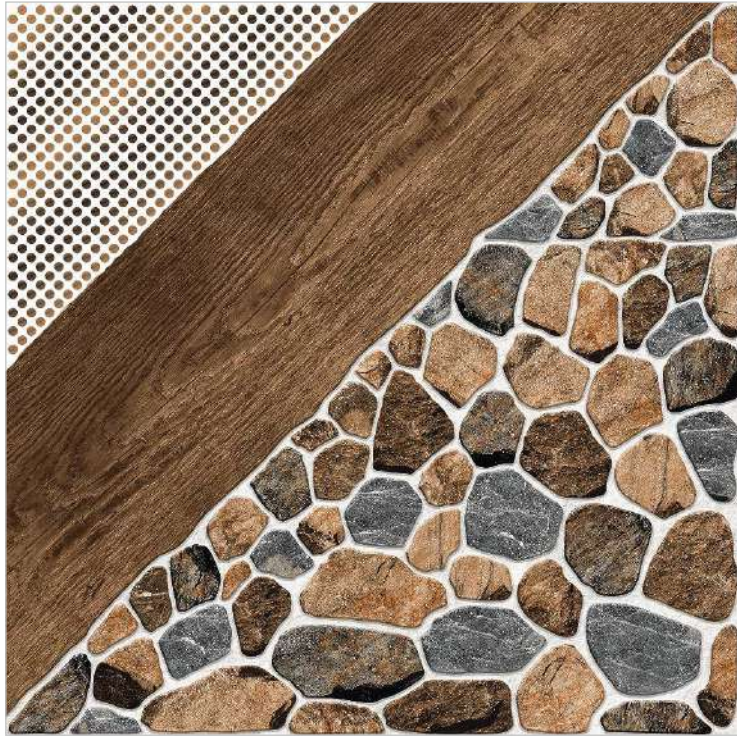

AMSTEL COLLECTION
40x40cm - Parking

LOREN WENGE