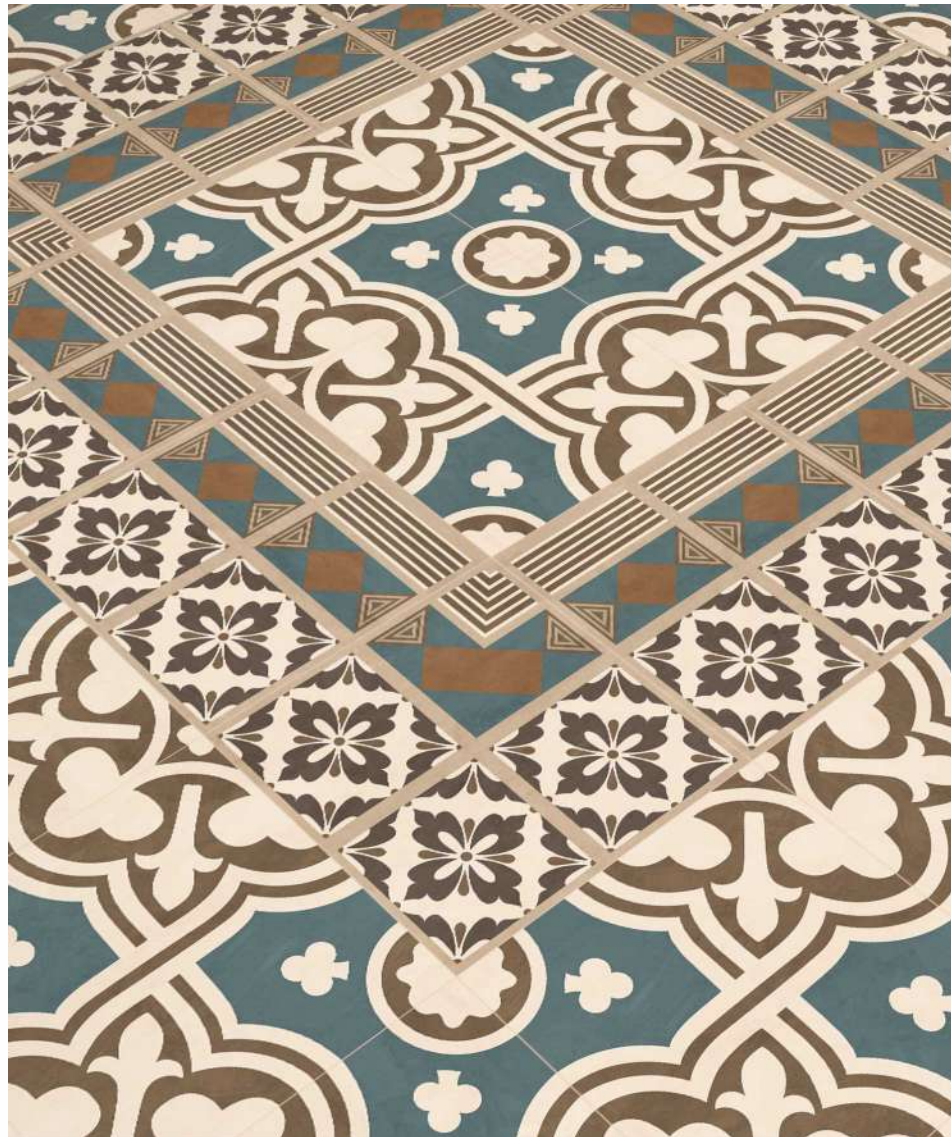

GEMSTONE COLLECTION
40x40cm - GVT Parking

GEMSTONE COLLECTION

Let durability and elegance grace your parking lot with tiles from the masterfully crafted Gemstone Collection. Their raw and sturdy look enhances the aura of surroundings, while the functional attributes make them the perfect choice for exteriors.

Floor

ALISO IVORY DECORE 1, 2 & 3
40X40cm
MATT