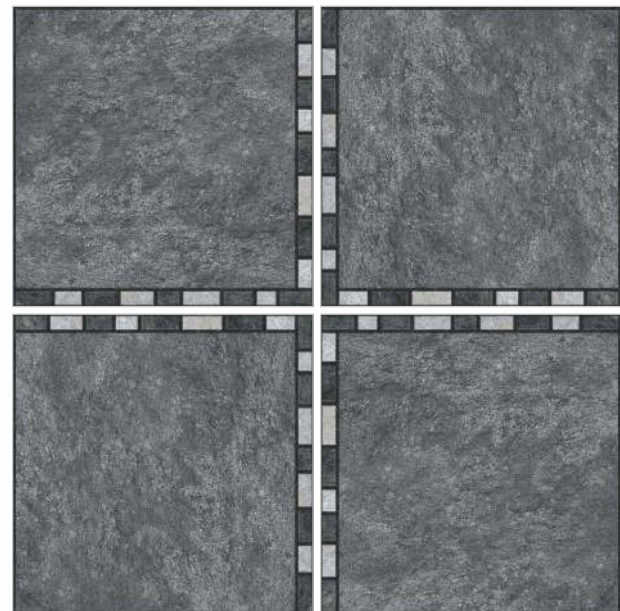

AMSTEL COLLECTION
40x40cm - Parking

1 FACE

SIZE - 40x40cm
FINISH - RUSTIC
COLLECTION - AMSTEL COLLECTION

SIZE - 40x40cm
FINISH - RUSTIC
COLLECTION - AMSTEL COLLECTION