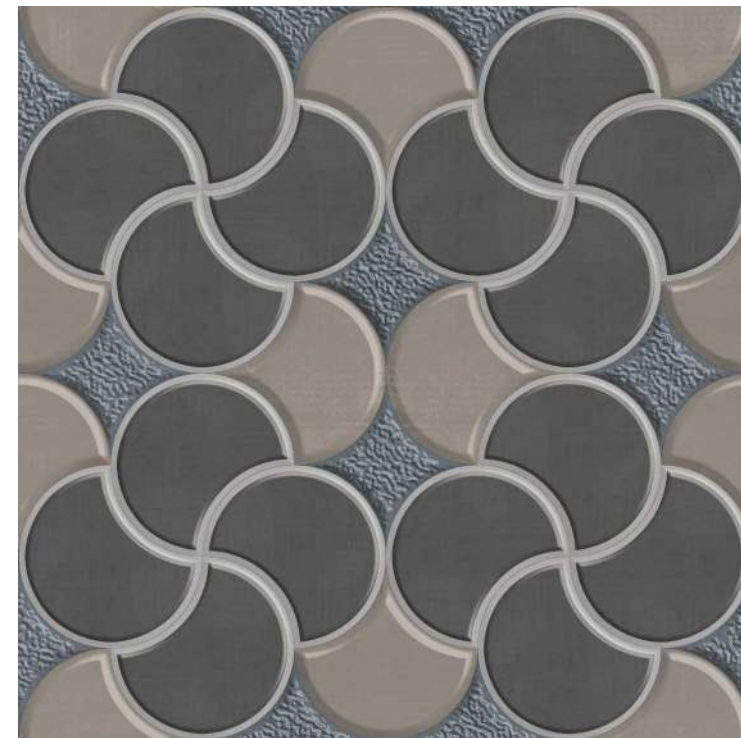

1 FACE

OPTIMA NERO

SIZE - 40x40cm
FINISH - RUSTIC
COLLECTION - AMSTEL COLLECTION

SIZE - 40x40cm
FINISH - RUSTIC
COLLECTION - AMSTEL COLLECTION