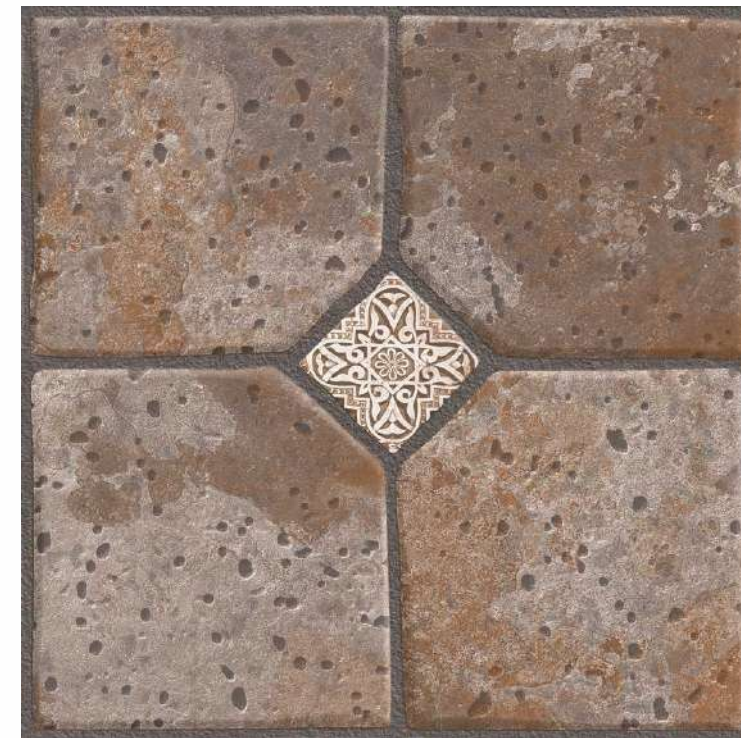

ROBUR EARTH

ROBUR RED

SIZE - 40x40cm
FINISH - RUSTIC
COLLECTION - GEMSTONE COLLECTION

SIZE - 40x40cm
FINISH - RUSTIC
COLLECTION - GEMSTONE COLLECTION