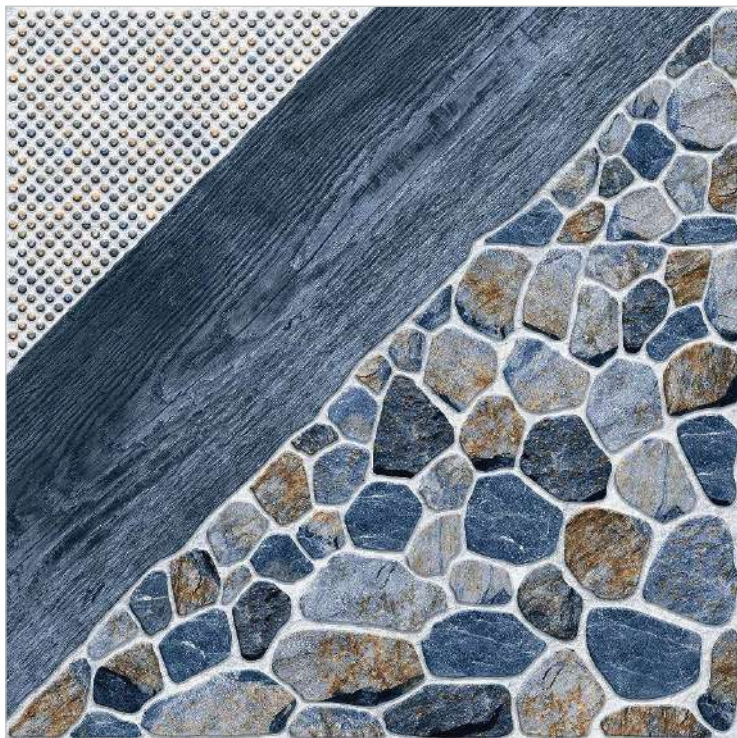

AMSTEL COLLECTION
40x40cm - Parking

LOREN BLUE

SIZE - 40x40cm
FINISH - RUSTIC
COLLECTION - AMSTEL COLLECTION

SIZE - 40x40cm
FINISH - RUSTIC
COLLECTION - AMSTEL COLLECTION