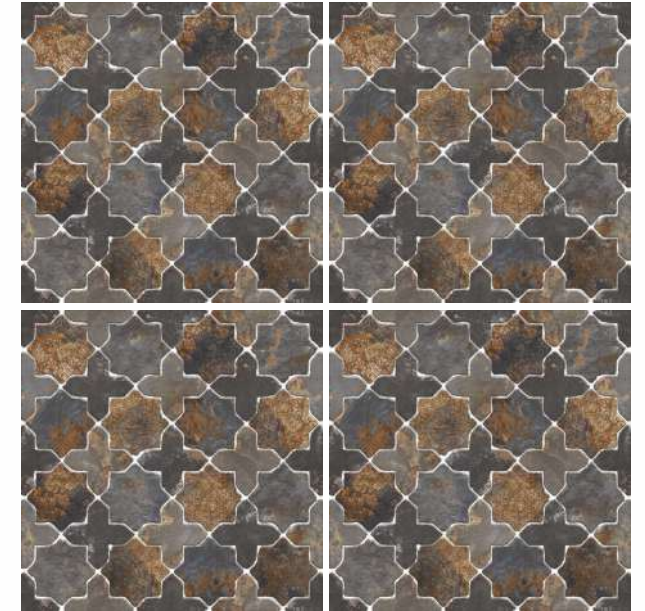

GEMSTONE COLLECTION
40x40cm - GVT Parking

4 FACE

SIZE - 40x40cm
FINISH - RUSTIC
COLLECTION - GEMSTONE COLLECTION

SIZE - 40x40cm
FINISH - RUSTIC
COLLECTION - GEMSTONE COLLECTION