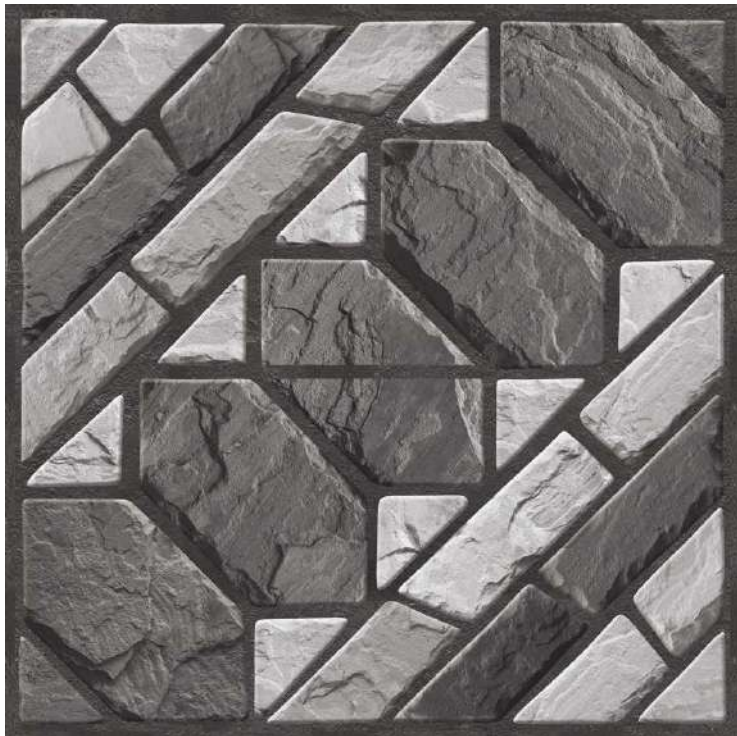

GEMSTONE COLLECTION
40x40cm - GVT Parking

ARDEN GREY

SIZE - 40x40cm
FINISH - RUSTIC
COLLECTION - GEMSTONE COLLECTION

SIZE - 40x40cm
FINISH - RUSTIC
COLLECTION - GEMSTONE COLLECTION