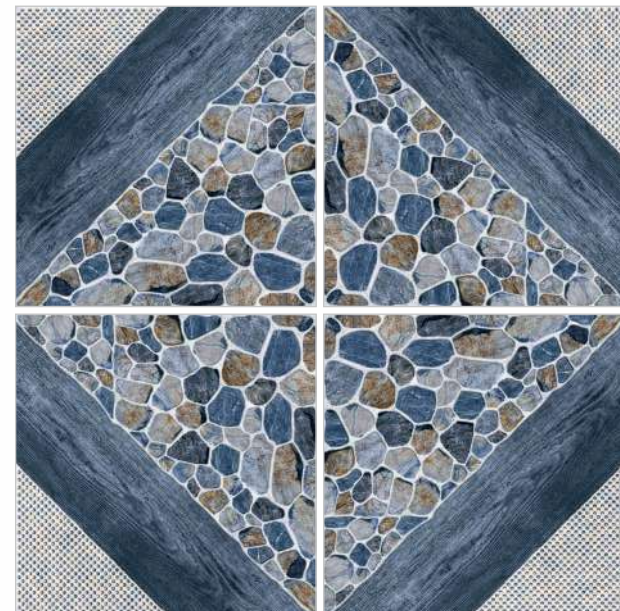

AMSTEL COLLECTION
40x40cm - Parking

1 FACE

SIZE - 40x40cm
FINISH - RUSTIC
COLLECTION - AMSTEL COLLECTION

SIZE - 40x40cm
FINISH - RUSTIC
COLLECTION - AMSTEL COLLECTION