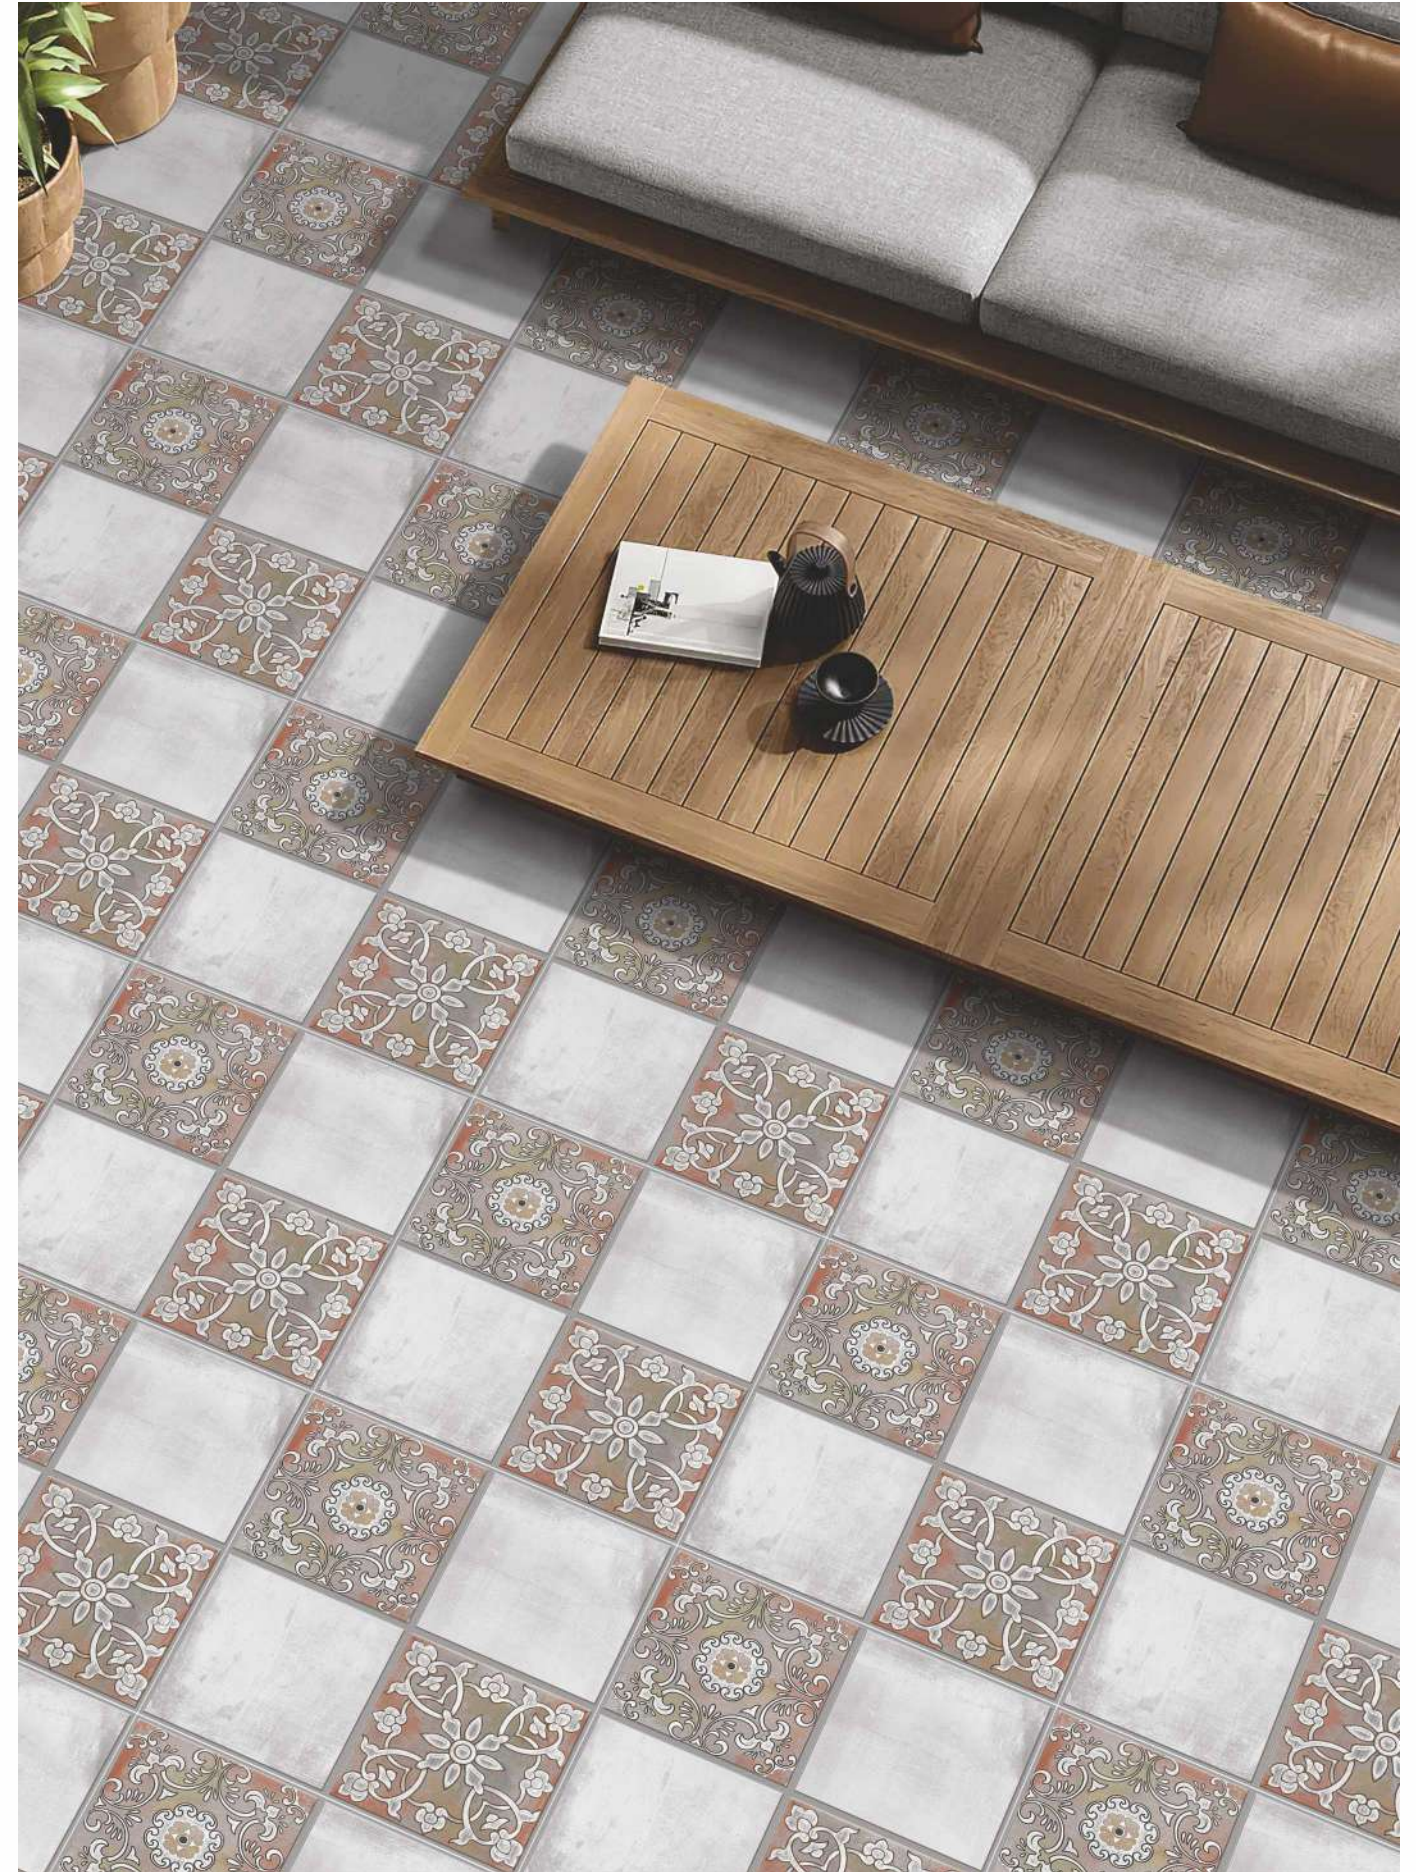

1FACE

CANDIDUS CEMENTO

1FACE

CANDIDUS SAND

SIZE - 40x40cm
FINISH - RUSTIC
COLLECTION - GEMSTONE COLLECTION

CANDIDUS CEMENTO

GEMSTONE COLLECTION
40x40cm - GVT Parking

3 FACE