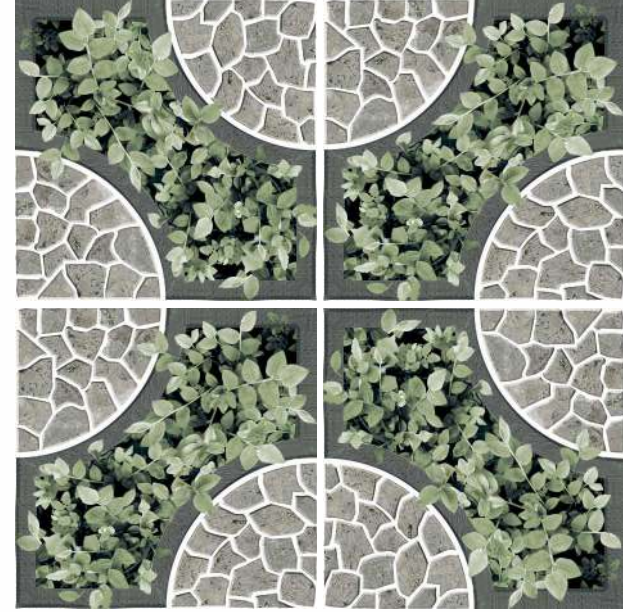

AMSTEL COLLECTION
40x40cm - Parking

1 FACE

RUBY ASH