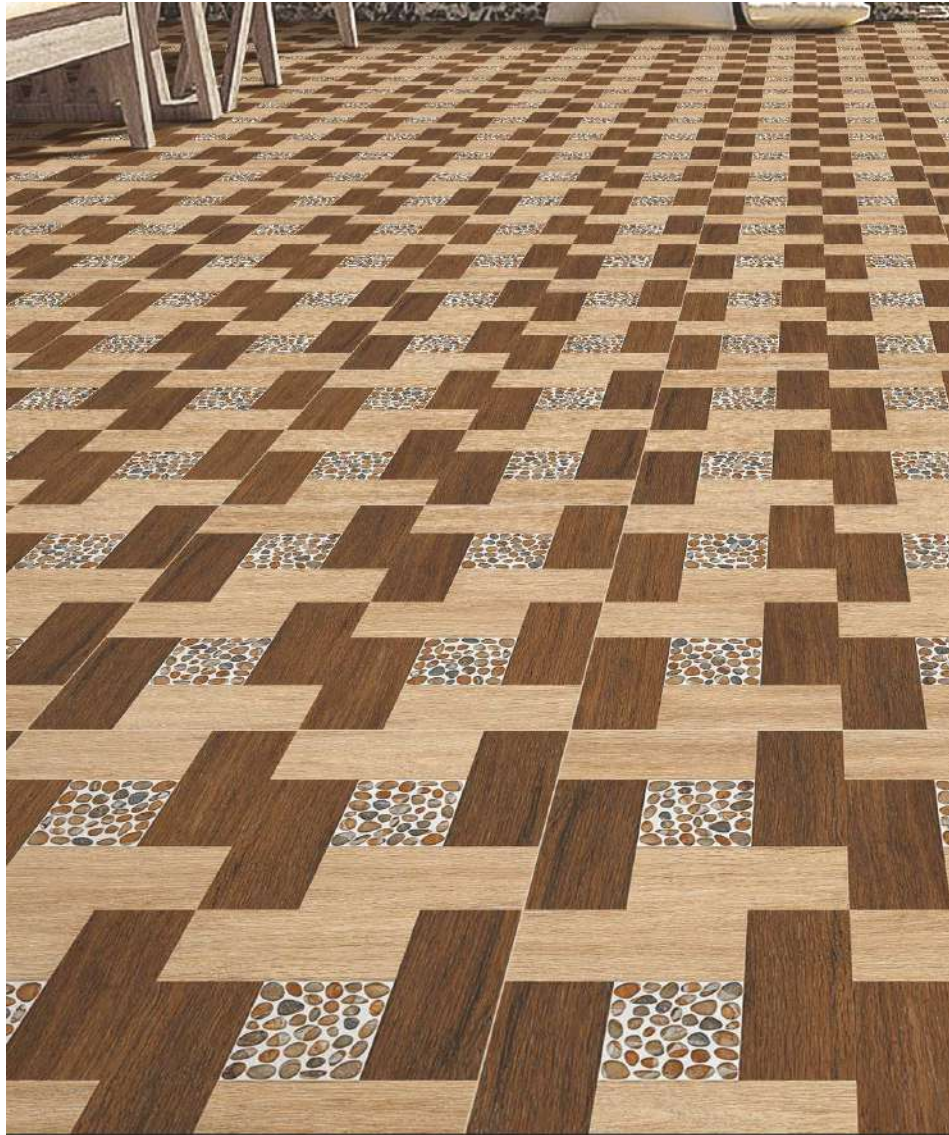

TESEO MULTY

SIZE - 40x40cm
FINISH - RUSTIC
COLLECTION - GEMSTONE COLLECTION

SIZE - 40x40cm
FINISH - RUSTIC
COLLECTION - GEMSTONE COLLECTION

AMSTEL COLLECTION
40x40cm - Parking

AMSTEL COLLECTION

Elevate your parking experience with meticulously crafted parking tiles from the Amstel Collection. These tiles seamlessly integrate durability with the timeless beauty of ceramic. The flawless designs, texture, and anti-skid properties of the tiles are worthy of excellence.