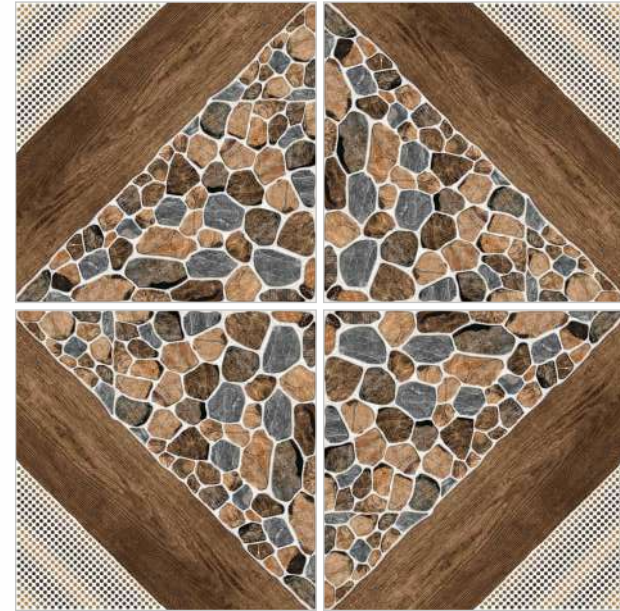

AMSTEL COLLECTION
40x40cm - Parking

1 FACE