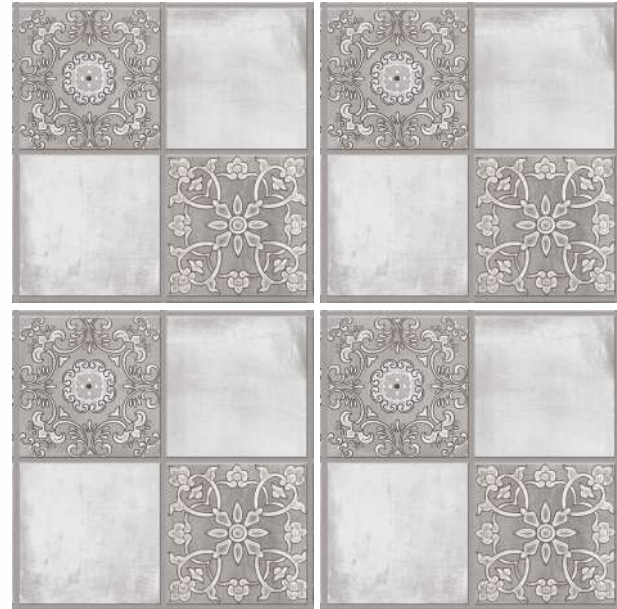

ARDEN NATURAL

1 FACE

ARDEN GREY

ARDEN NATURAL

SIZE - 40x40cm
FINISH - RUSTIC
COLLECTION - GEMSTONE COLLECTION

SIZE - 40x40cm
FINISH - RUSTIC
COLLECTION - GEMSTONE COLLECTION

GEMSTONE COLLECTION
40x40cm - GVT Parking