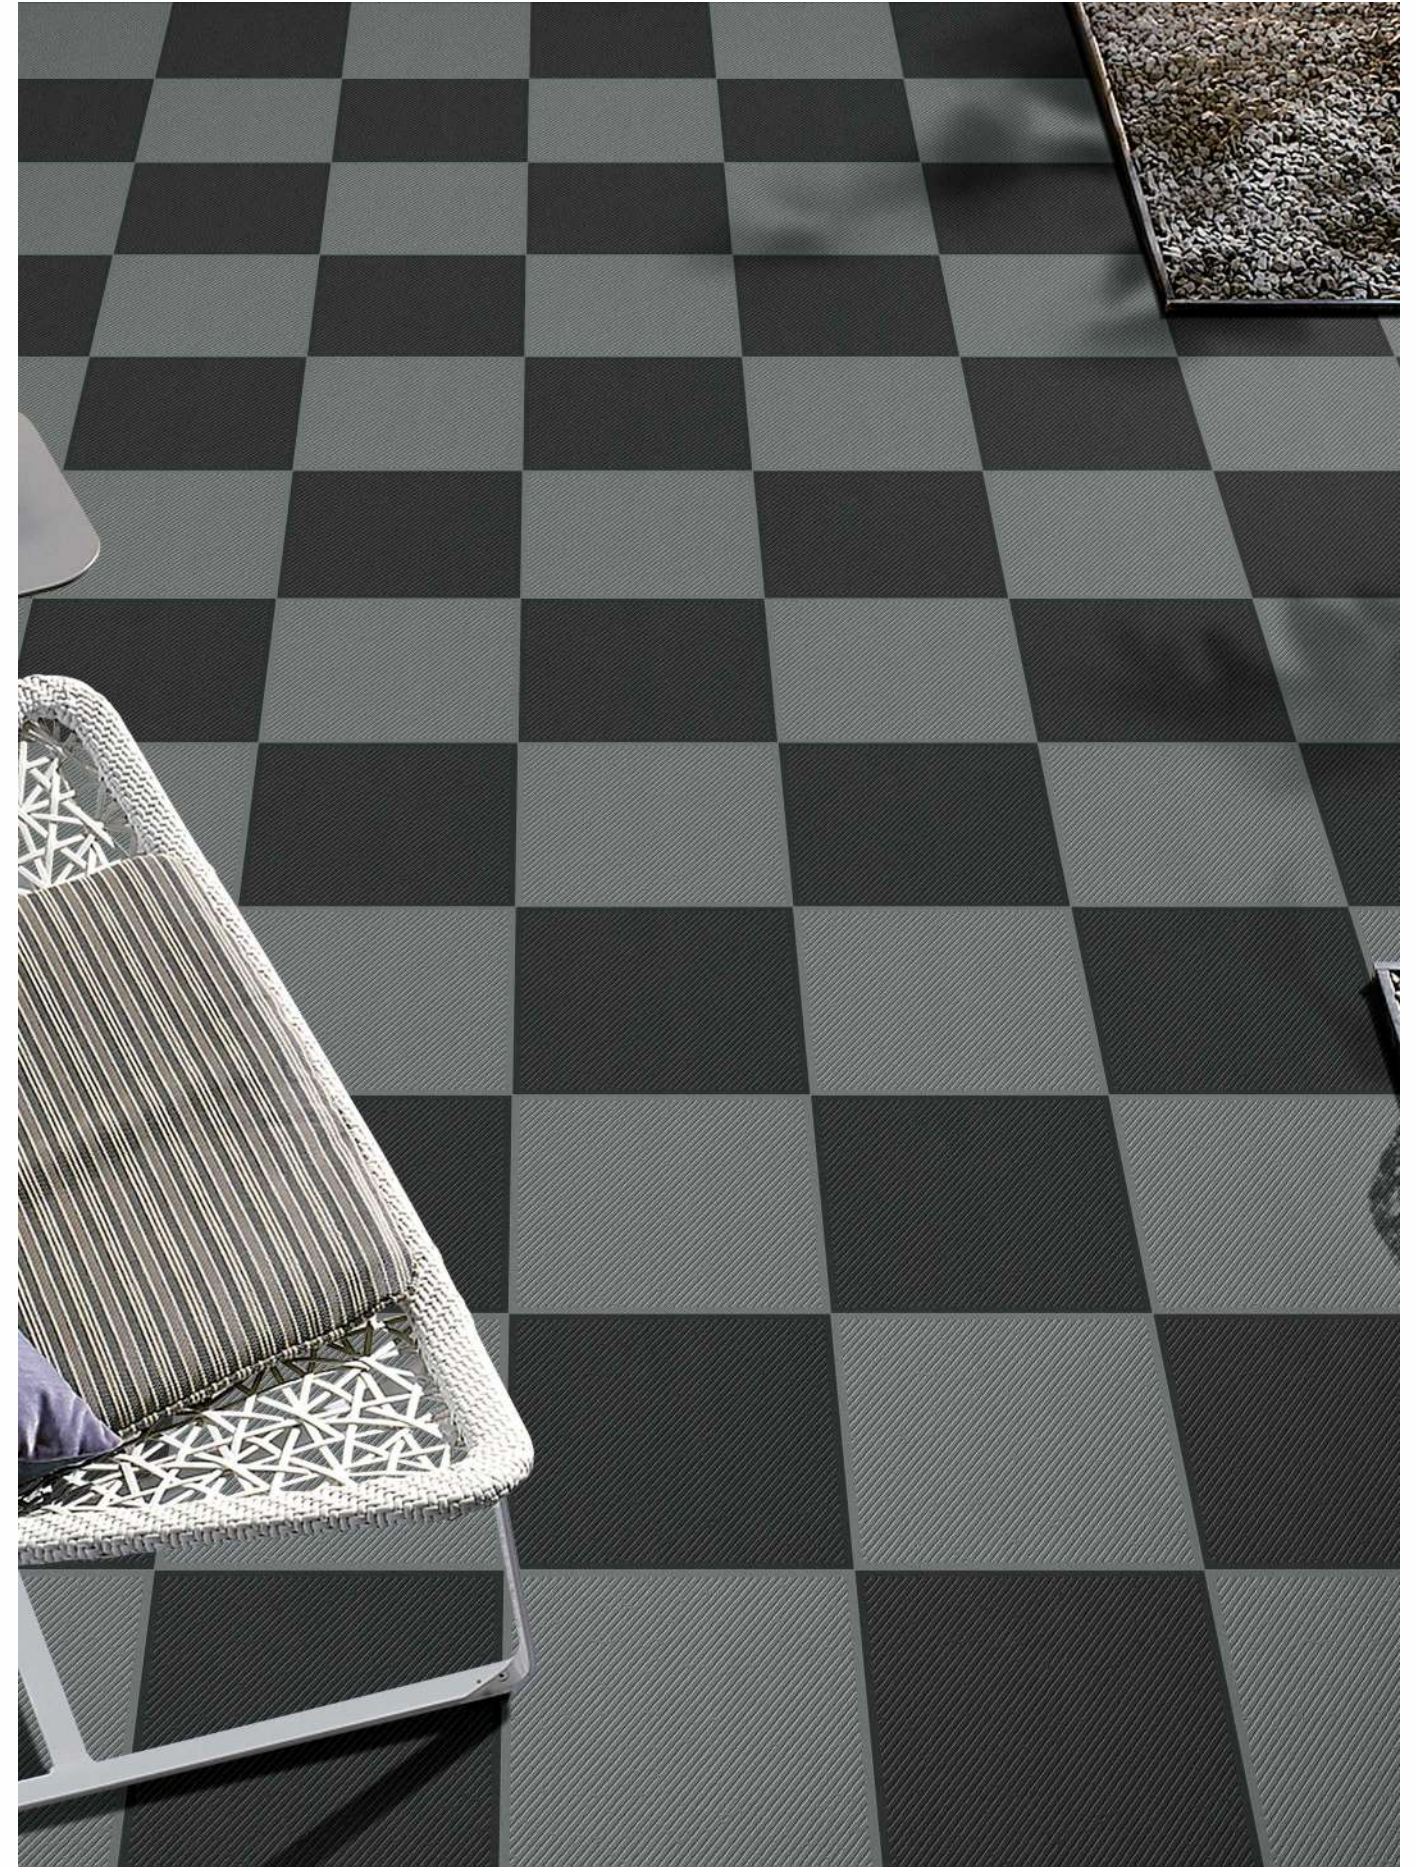

1FACE

LINUS BLACK

SIZE - 40x40cm
FINISH - RUSTIC
COLLECTION - AMSTEL COLLECTION

LINUS BLACK + LINUS GREY