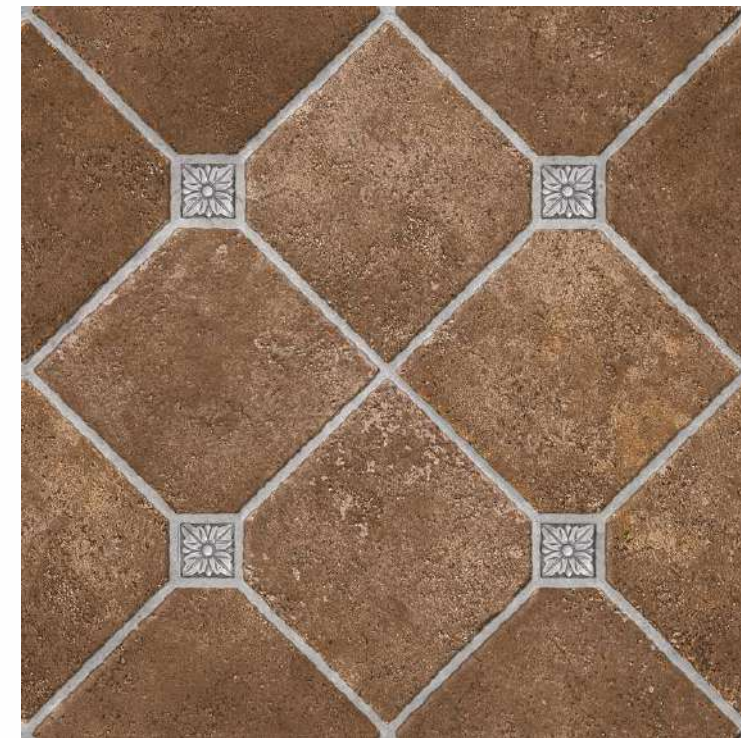

MENHIR NATURAL

1FACE

MENHIR WALNUT

SIZE - 40x40cm
FINISH - RUSTIC
COLLECTION - GEMSTONE COLLECTION

SIZE - 40x40cm
FINISH - RUSTIC
COLLECTION - GEMSTONE COLLECTION