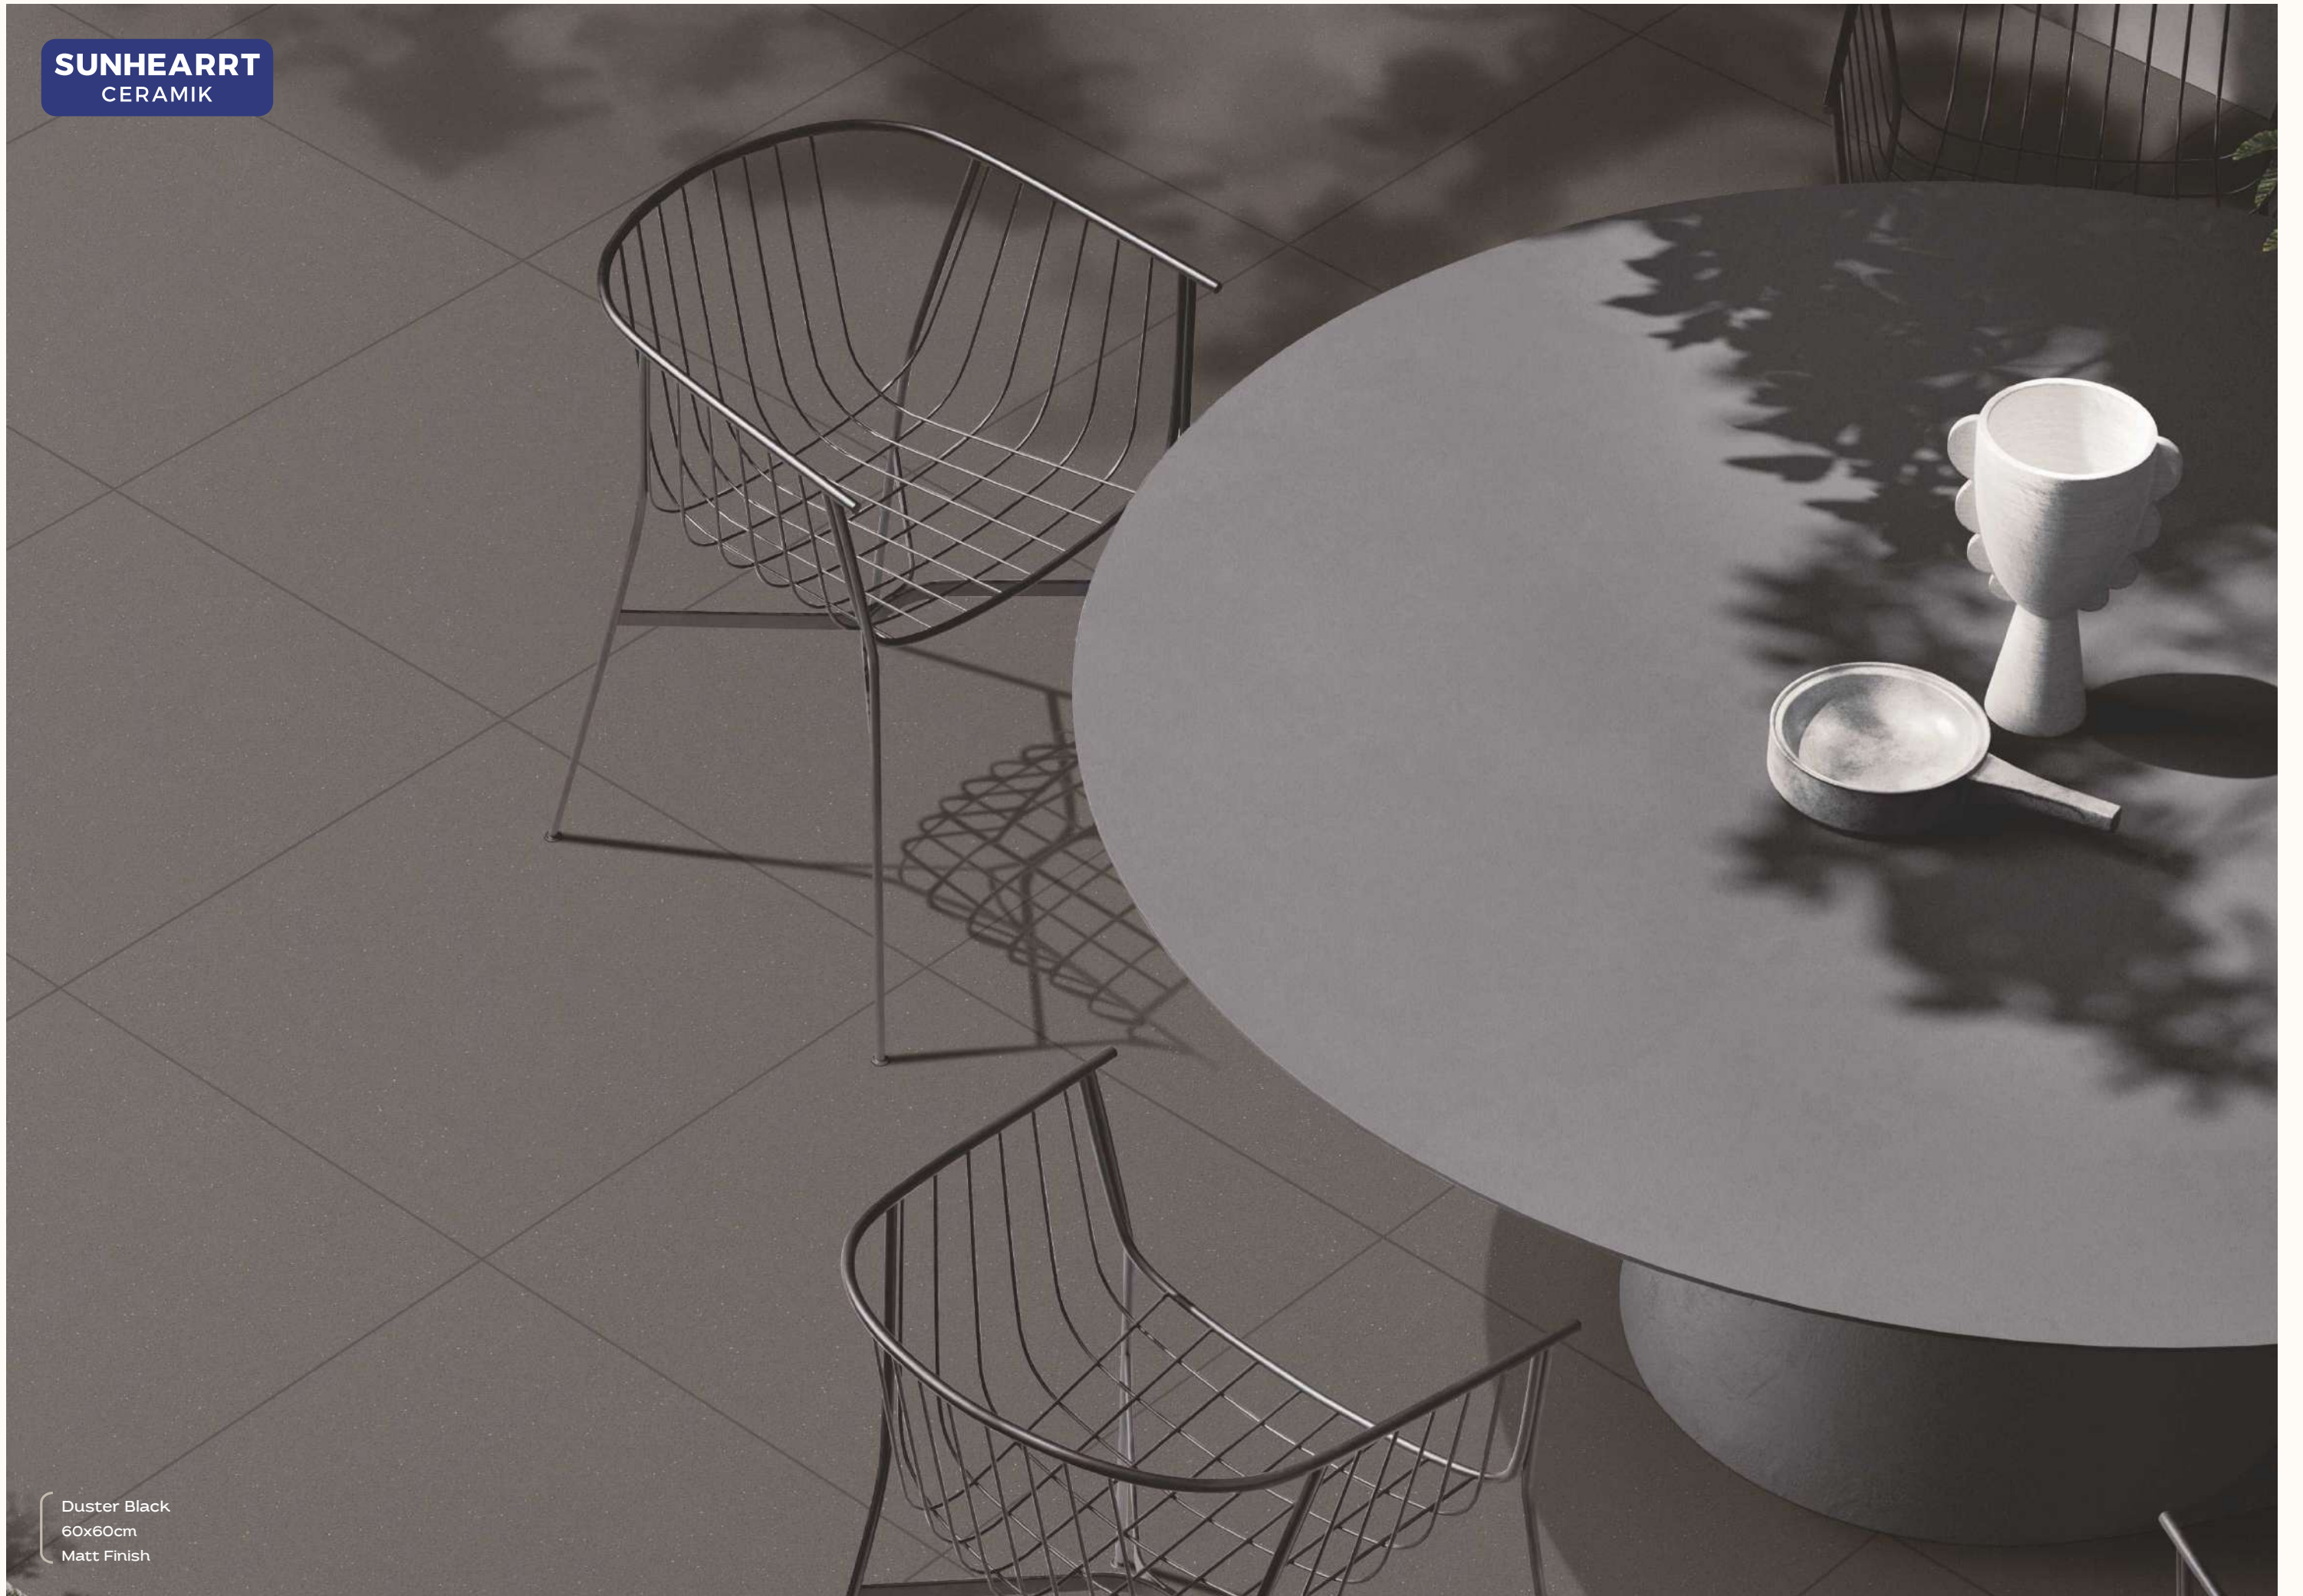

SUNHEARRT
CERAMIK

Duster Black
60x60cm
Matt Finish

TECHNICAL SPECIFICATION

SR. NO.	CHARACTERISTICS	IS 15622:2017 GROUP BIA E ≤ 0.08	ISO 13006:2018 GROUP BIA EV ≤ 0.5 %	EN 14411:2016 GROUP BIA EV ≤ 0.5 %	TEST METHOD	SUNHEART VALUE
A - DIMENSION & SURFACE QUALITY (WHICH EVER IS LESS IS APPLICABLE)						
i	Length & Width	±0.1%	± 0.3% OR ± 1.0 mm	± 0.6% OR ± 2.0 mm	ISO 10545 - 2 IS 13630 (Part 1)	± 0.1%
ii	Thickness	± 5.0%	± 5.0% OR ± 0.5 mm	± 5.0% OR ± 0.5 mm		± 4%
iii	Straightness of Side	±0.1%	± 0.3% OR ± 0.8 mm	± 0.5% OR ± 1.5 mm		± 0.1%
iv	Rectengularity	±0.1%	± 0.3% OR ± 1.5 mm	± 0.5% OR ± 2.0 mm		± 0.1%
v	Surface Flatness					
a	Center curvature (%)	± 0.5%	± 0.4% OR ± 1.8 mm	± 0.5 % OR ± 2.0 mm		± 0.2 %
b	Edge curvature (%)	± 0.5%	± 0.4% OR ± 1.8 mm	± 0.5 % OR ± 2.0 mm		± 0.2 %
c	Corner warpage (%)	± 0.5%	± 0.4% OR ± 1.8 mm	± 0.5 % OR ± 2.0 mm		± 0.2 %
vi	Surface Quality	Min. 95 % of tiles will be free from visible defects	Min. 95 % of tiles will be free from visible defects	Min. 95 % of tiles will be free from visible defects		Min. 95 % of tiles will be free from visible defects
B - PHYSICAL PROPERTIES						
i	Water Absorption	<0.08% Ind Max 0.1%	<0.5% Ind Max 0.6%	<0.5% Ind Max 0.6%	ISO 10545-3 IS 13630 (Part 2)	<0.08%
ii	Modulus of Rupture [N/mm²]	Av 35, Individual 32 min	Av 35, Individual 32 min	Av 35, Individual 32 min	ISO 10545-4 IS 13630 (Part 6)	>35
iii	Breaking Strength in N	700 for < 7.5mm T 1300 for ≥ 7.5mm T	700 for < 7.5mm T 1300 for ≥ 7.5mm T	700 for < 7.5mm T 1300 for ≥ 7.5mm T		>1300
iv	Moisture Expansion in mm/m	0.02	0.06% /0.6mm/m	0.06% /0.6mm/m	ISO 10545-10 IS 13630 (Part 3)	Nil
v	Resistance to Abrasion of glazed tiles (Class I to V)	Not Applicable	Not Applicable		ISO 10545-7 IS 13630 (Part 11)	Not Applicable
	Resistance to Deep Abrasion of Unglazed tiles (Volume removed in mm³)	Max-140	Max -175	Max -175	ISO 10545-6 IS 13630 (Part 12)	Max-140
vi	Coefficient of linear thermal expansion from embiant temperature to 100 0 C	6 X 10 -6 K-1	9 X 10 -6 K-1 max	9 X 10 -6 K-1 max	ISO 10545-8 IS 13630 (Part 4)	6 X 10 -6 K-1 max
vii	Thermal Shock Resistance	10 Cycle Passed	10 cycle min	10 cycle min	ISO 10545-9 IS 13630 (Part 5)	10 cycle min
viii	Crazing Resistance	4 cycle	2 Cycle (@ 5 bar))	2 Cycle (@ 5 bar))	ISO 10545-11 IS 13630 (Part 9)	10 cycle min
ix	Frost resistance	100 Cycle	Required	Required	ISO 10545-12 IS 13630 (Part-10)	Passed
x	Impact Resistance	0.55	0.55	0.55	ISO 10545-5 IS 13630 (Part 14)	>0.55
xi	Bulk Density	2.2		Not A requirement	ISO 10545-3 IS 13630 (Part 2)	2.2 gm/cc.min
C - CHEMICAL PROPERTIES						
i	Stain Resistance	Min Class 2	Decleared Value	Decleared Value	ISO 10545-14 IS 13630 (Part 8)	Class 3 (As per ISO)
ii	Resistance to household chemicals	Class AA	Min Class B	Min Class B	ISO 10545-13 IS 13630 (Part 7)	Class A (AS per ISO)
iii	Resistance to Acid and alkalies	Decleared Value	Decleared Value	Decleared Value	ISO 10545-13 IS 13630 (Part 8)	Class A

PACKING DETAILS

SIZE	PIECES / BOX	COVERAGE AREA / BOX		WEIGHT / BOX
60x120cm (FB)	2	15.50 sq. ft.	1.44 sq. mtr	28.5 Kg (approx)
60x60cm (FB)	4	15.50 sq. ft.	1.44 sq. mtr	28.5 Kg (approx)

Note: Color shown in catalog may vary with the original tile. Slight shade & size variation is an inherent property of Ceramic / Vittrified tiles.
For Normal Glossy Class III, High Glossy Class II/Class III, Matt Class III/Class IV.