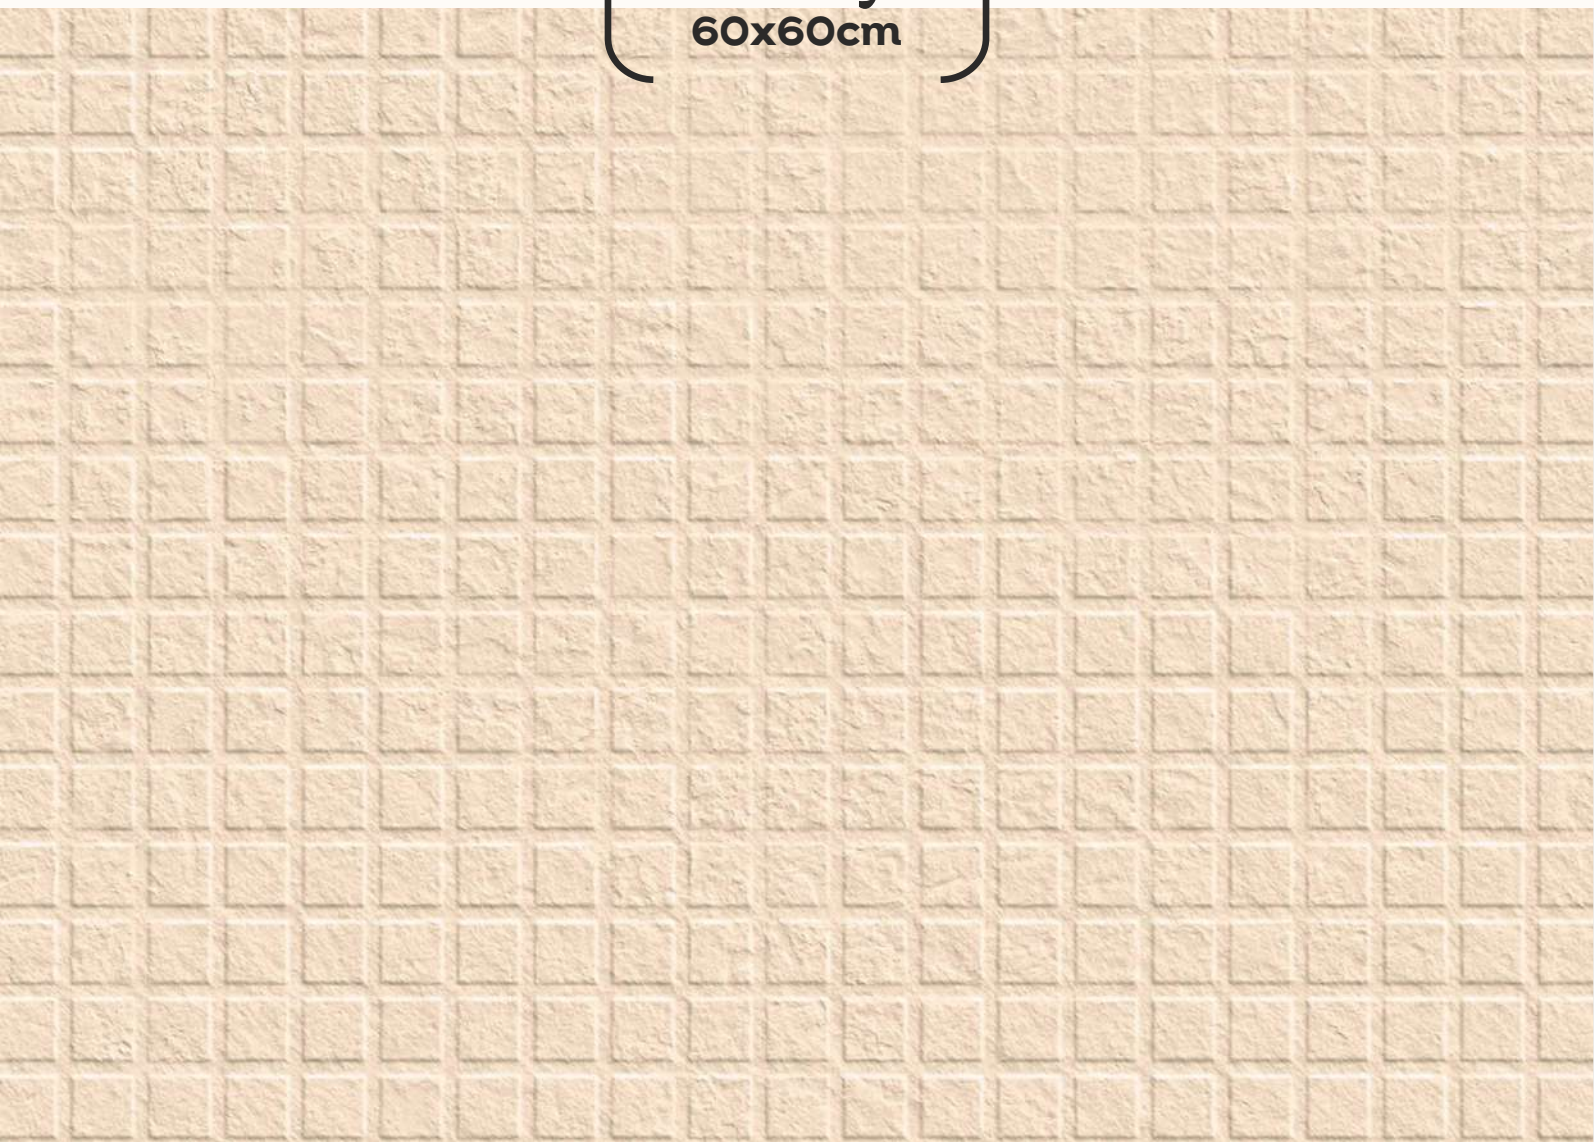

Ivory
60x60cm

Fluid Crystal Ivory

Finish	Polished
Surface	Plain
Collection	Fluid Plus