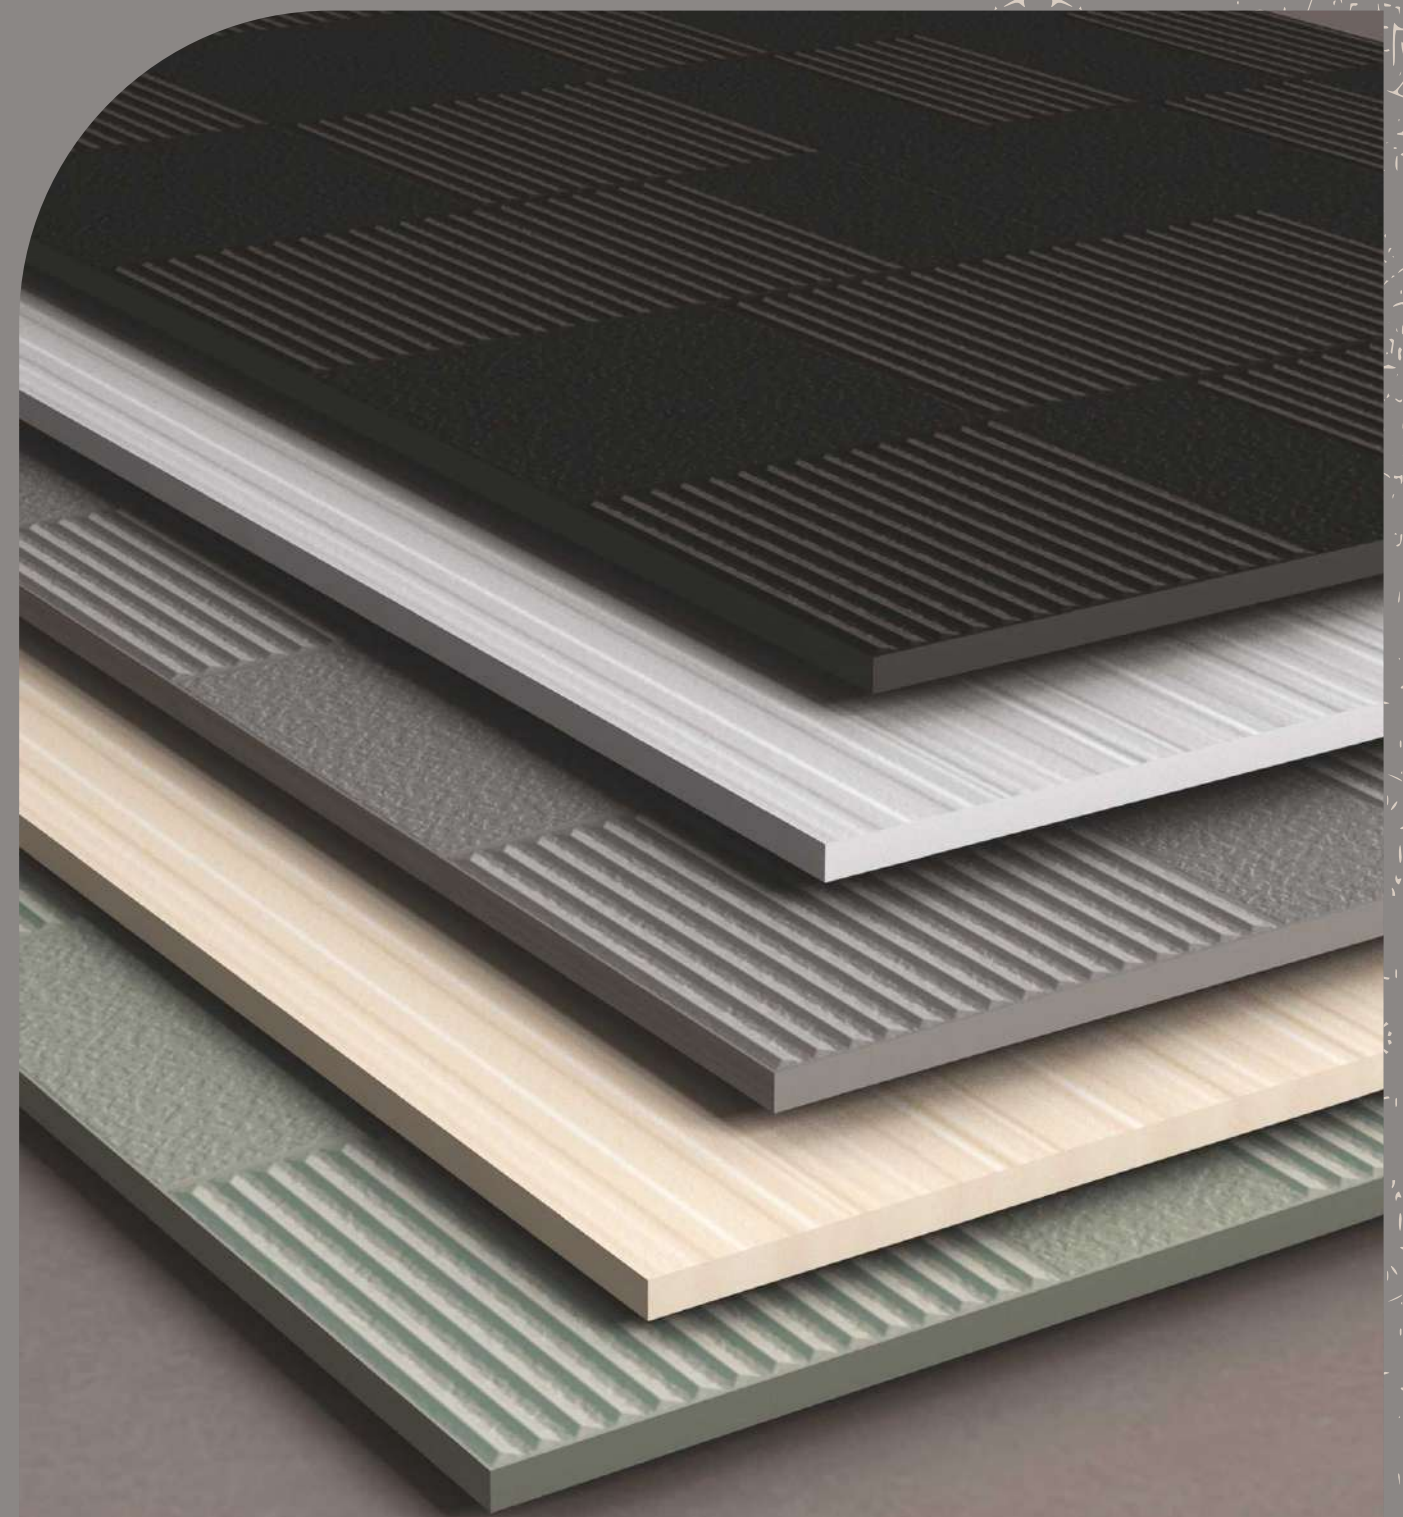

60x120cm

Discover the blend of perfect tile size with textures that complement your space.

The versatile tile size of the world of ceramics paired 60x120cm with the innovation punch profiles of Brick and Liner Punch of the Fluid Collection is the perfect recipe to craft spaces versatile in style and function. The colors, the punches, and the size altogether form a solution your spaces need.

Enjoy the aesthetics of playful and character-rich punches with versatile tile sizes.