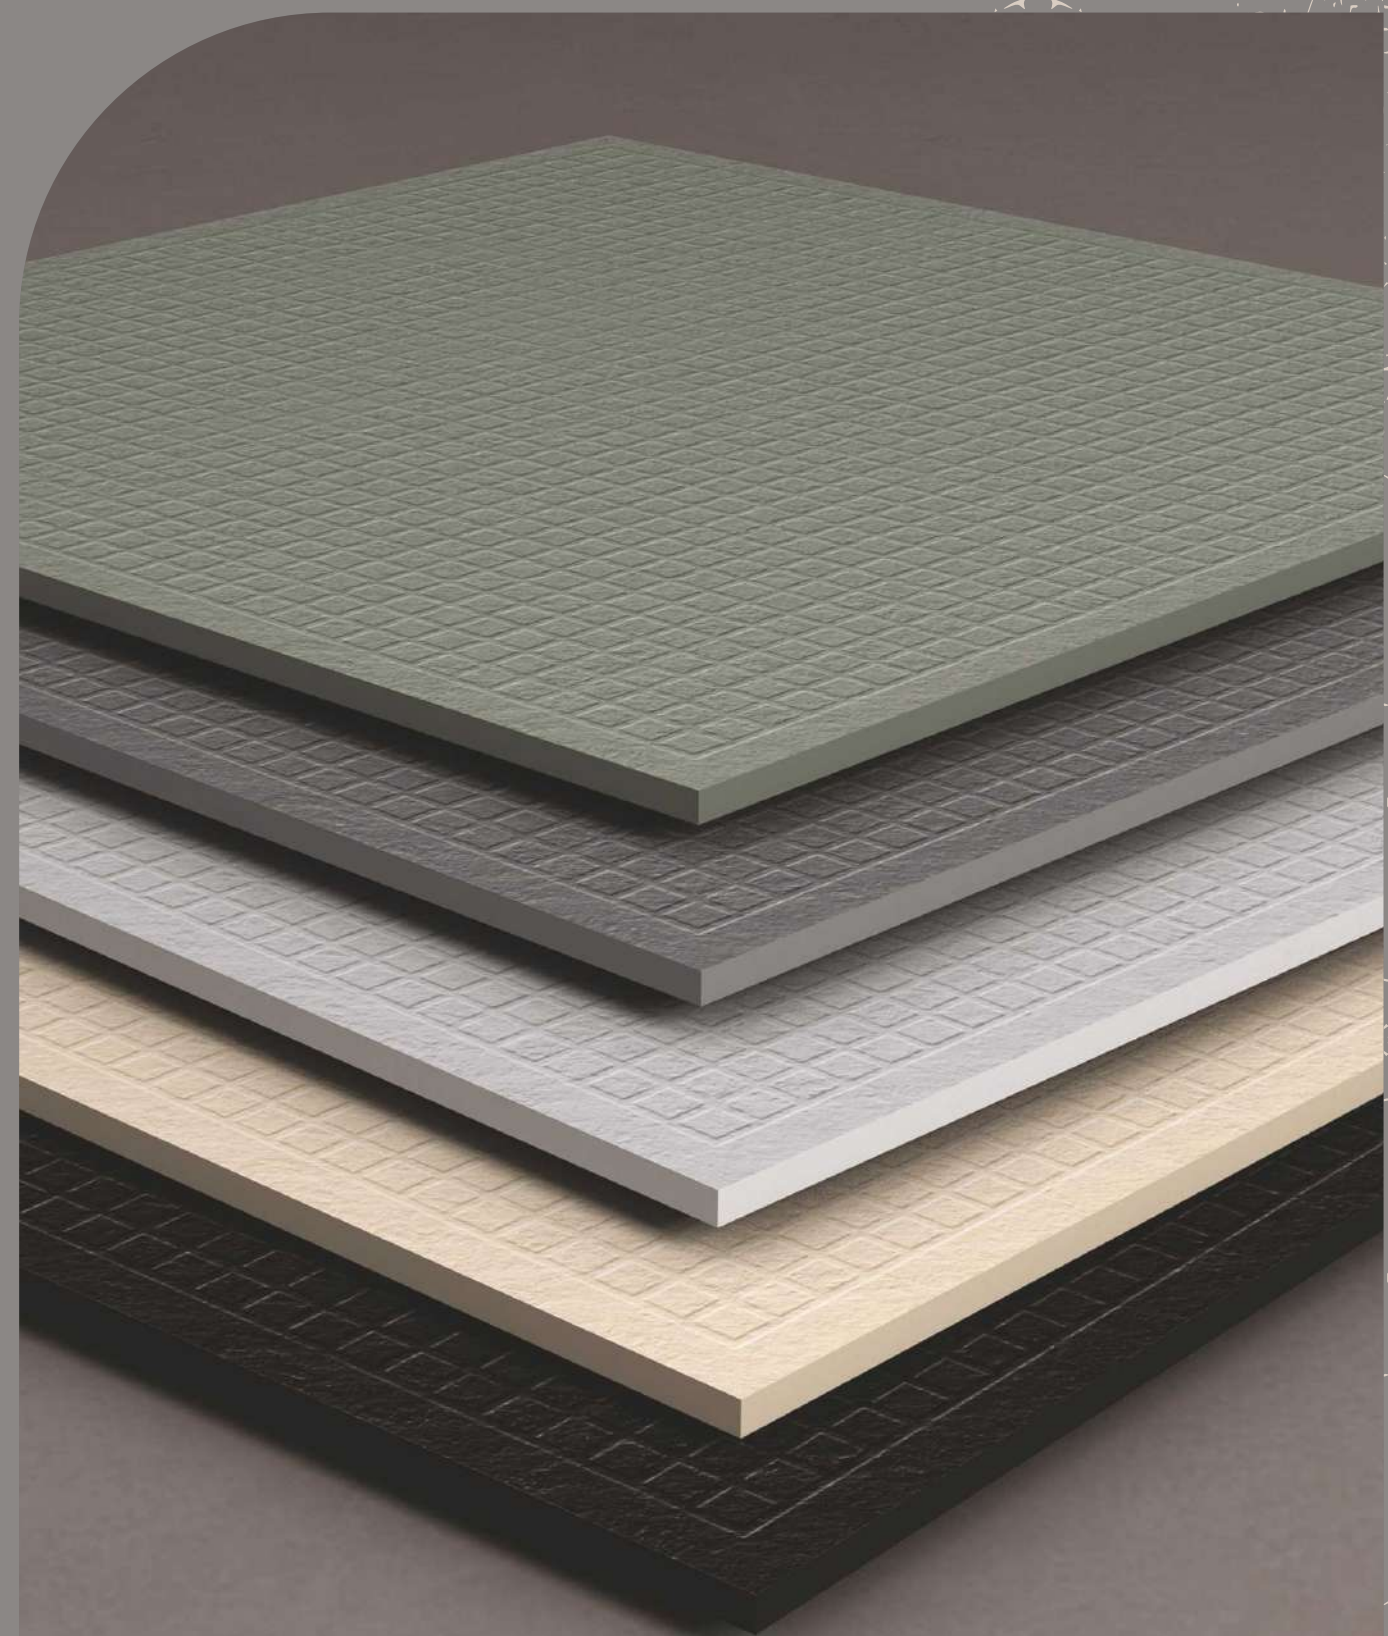

The exclusive collection brings you a tile size and punch pattern perfect in symmetry. The Cube Punch of the collection in 60x60cm size perfectly complements each other with symmetry and allows you to craft spaces rich in art and architecture with pieces that fit right together.