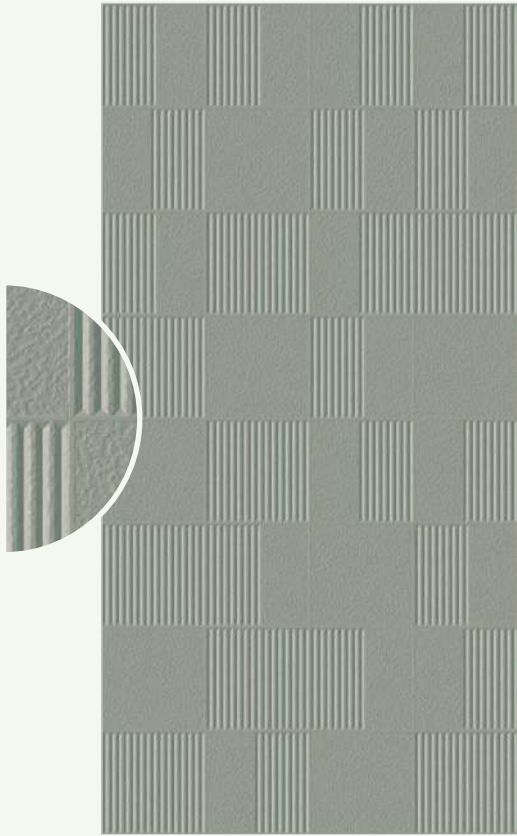

Enjoy the aesthetics of playful and character-rich punches with versatile tile sizes.

Green
60x120cm

Fluid Crystal Green

Finish Polished
Surface Plain
Collection Fluid Plus

Fluid Duster Green

Finish Matt
Surface Plain
Collection Fluid