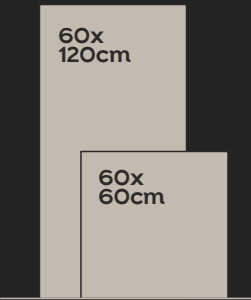

2

Sizes

9mm
Thickness

3

Punches

BRICK PUNCH
LINER PUNCH
CUBE PUNCH

3

Finishes