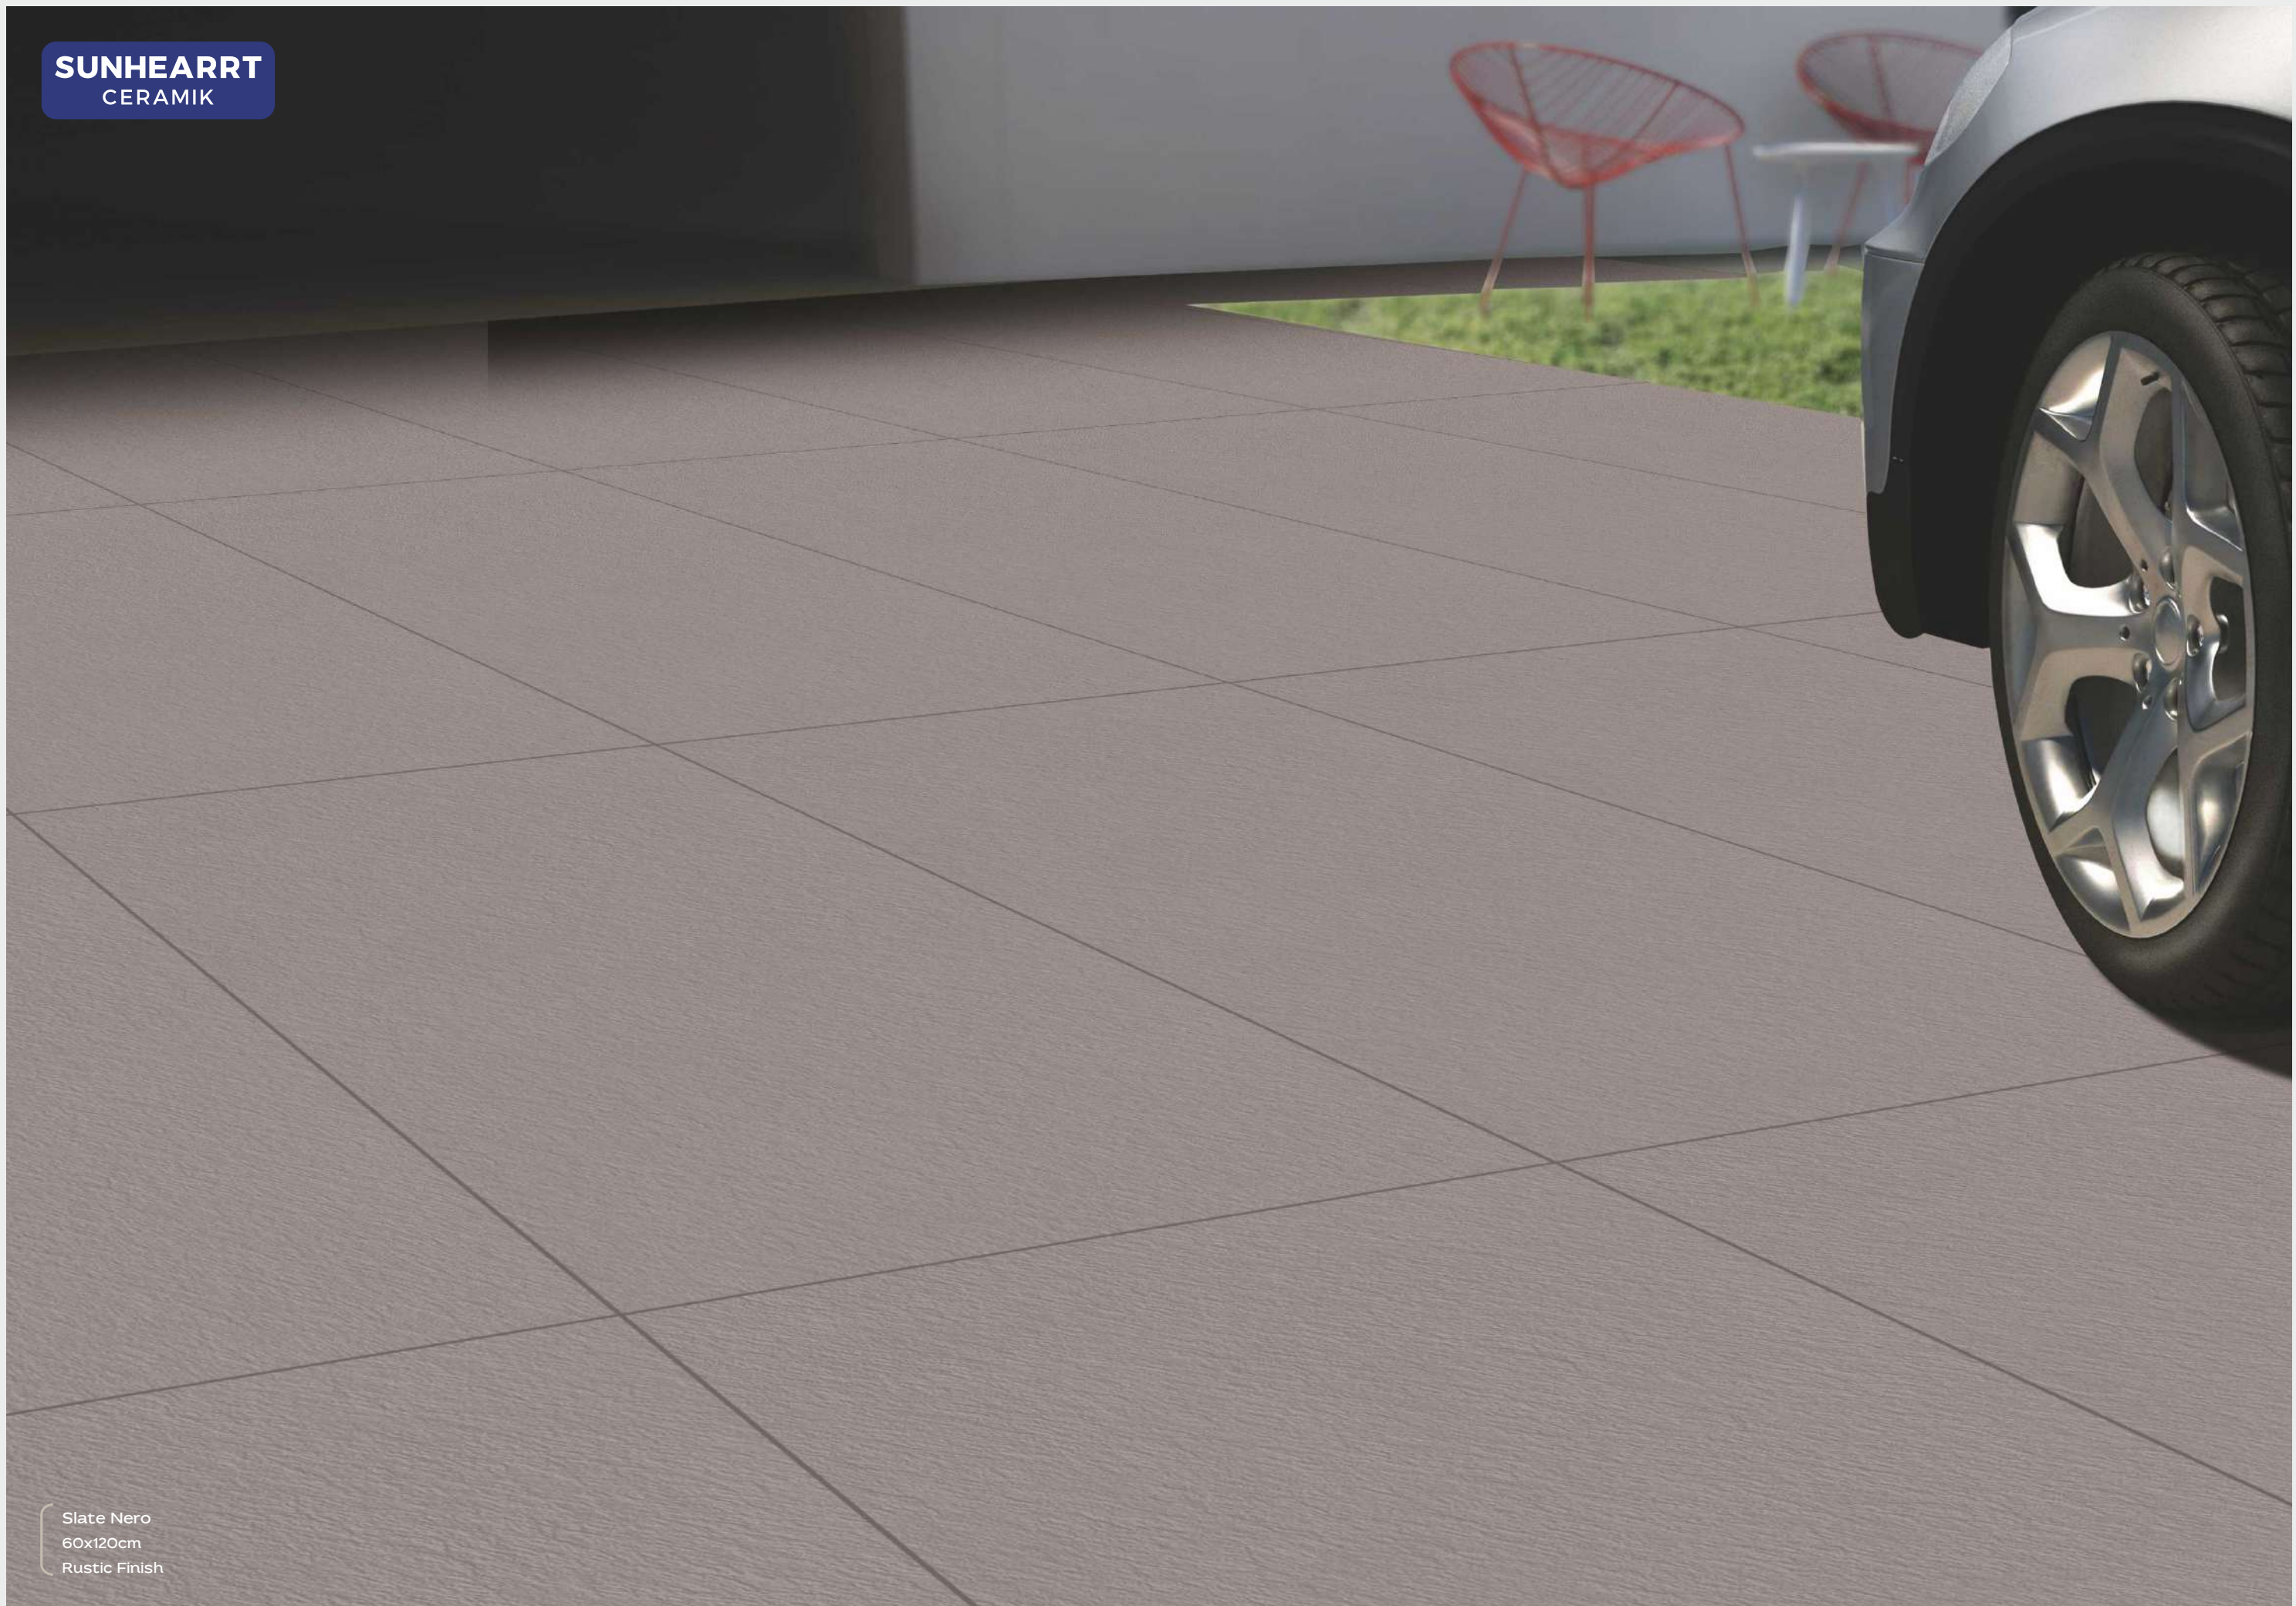

SUNHEARRT
CERAMIK

Slate Nero
60x120cm
Rustic Finish