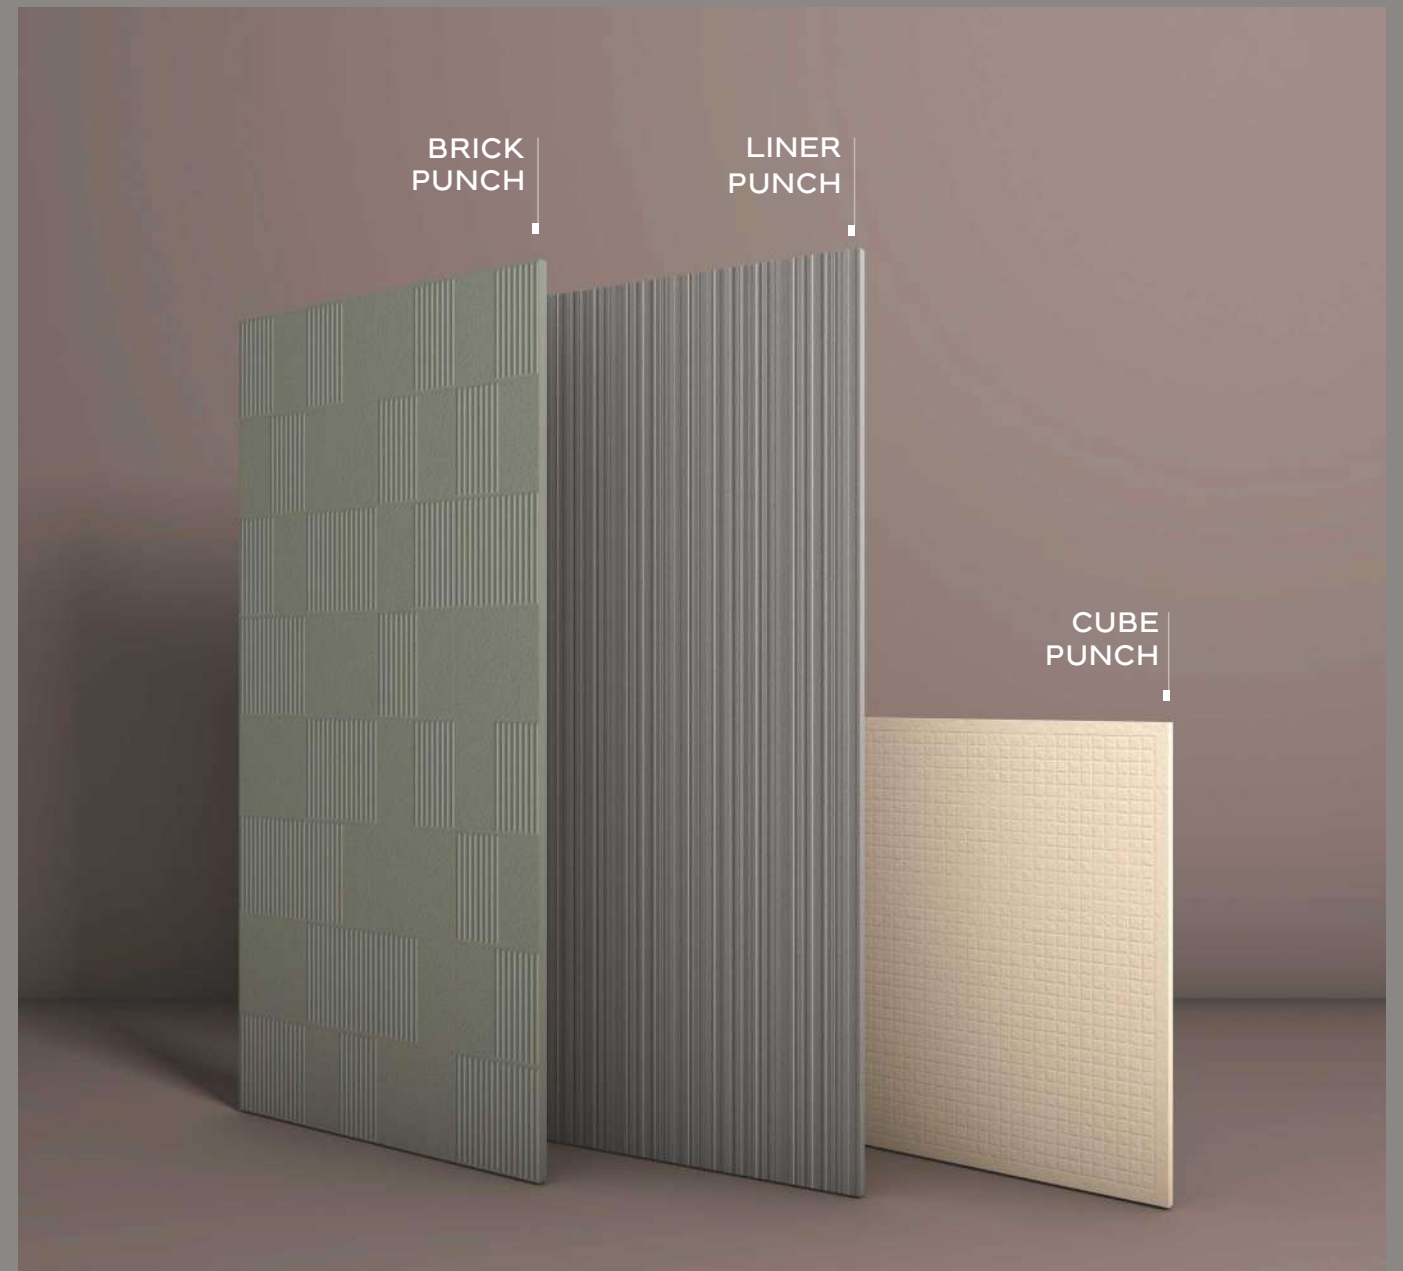

The collection features three exclusive punches - Brick Punch, Liner Punch, and the Cube Punch; each punch is unique and elegantly versatile.

Features

Low Water Absorption

Frost Resistant

Chemical Resistant

Impact Resistance

Stain Resistance

Zero Maintenance

Easy to Clean