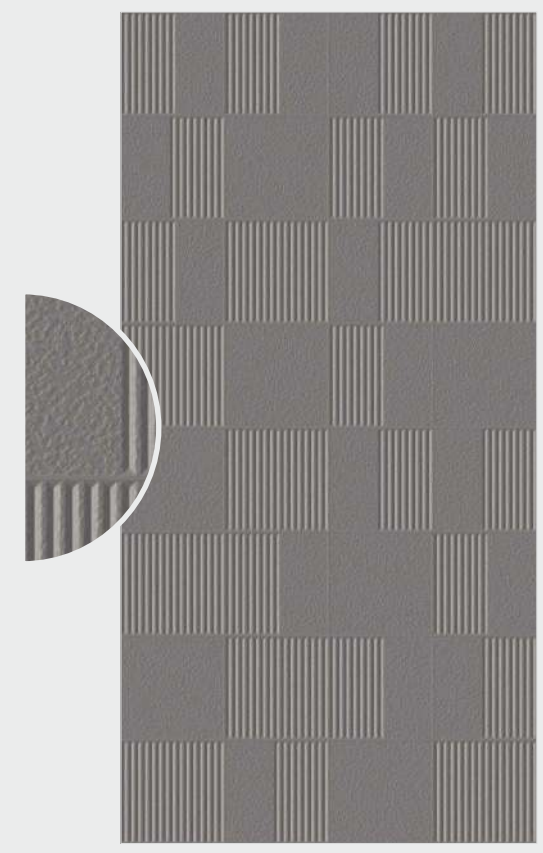

Finish	Rustic
Surface	Punch
Collection	Fluid Special Plus

Nero

SUNHEARRT
CERAMIK

Fluid Duster Nero
60x120cm
Matt Finish

Fluid Brick Nero
60x120cm
Rustic Finish

Grey
60x120cm

Fluid Duster Grey

Finish	Matt
Surface	Plain
Collection	Fluid