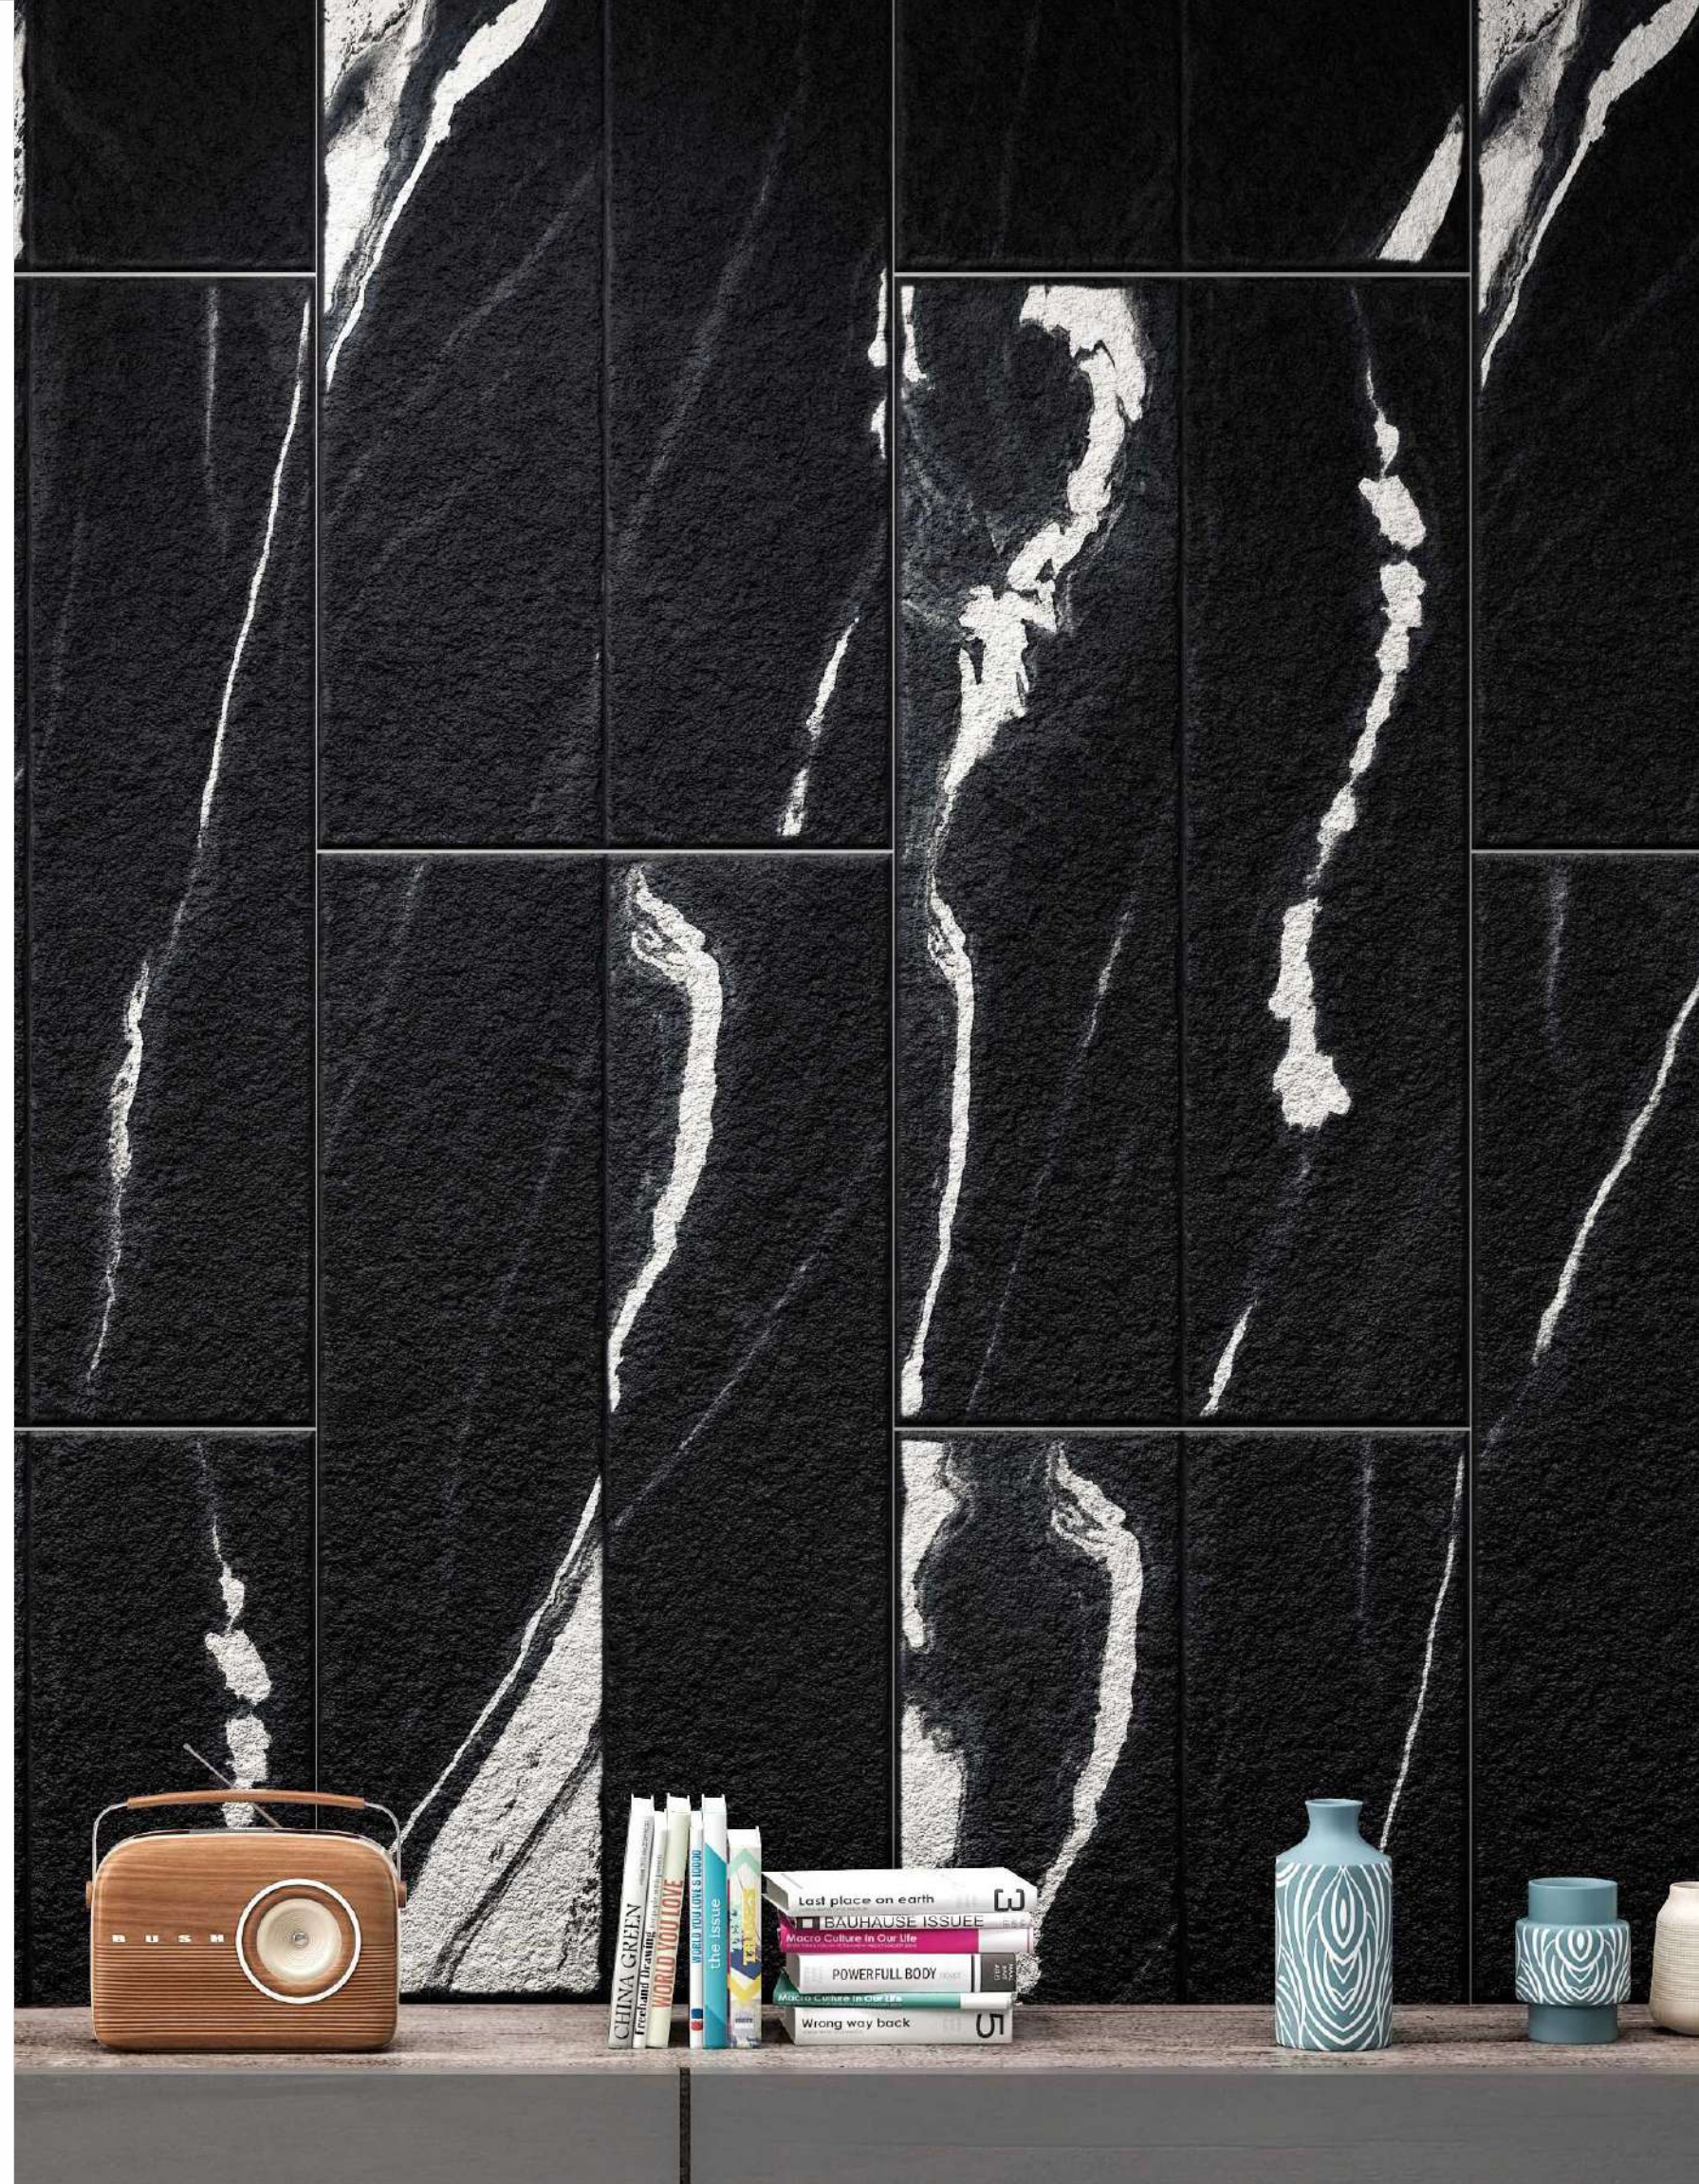

ULTIMA COLLECTION
60x120cm

PANDA WHITE

- Finish - Rustic
- Random - 5 Faces
- Collection - Ultima Collection

PANDA NERO

- Finish - Rustic
- Random - 5 Faces
- Collection - Ultima Collection

PANDA NERO