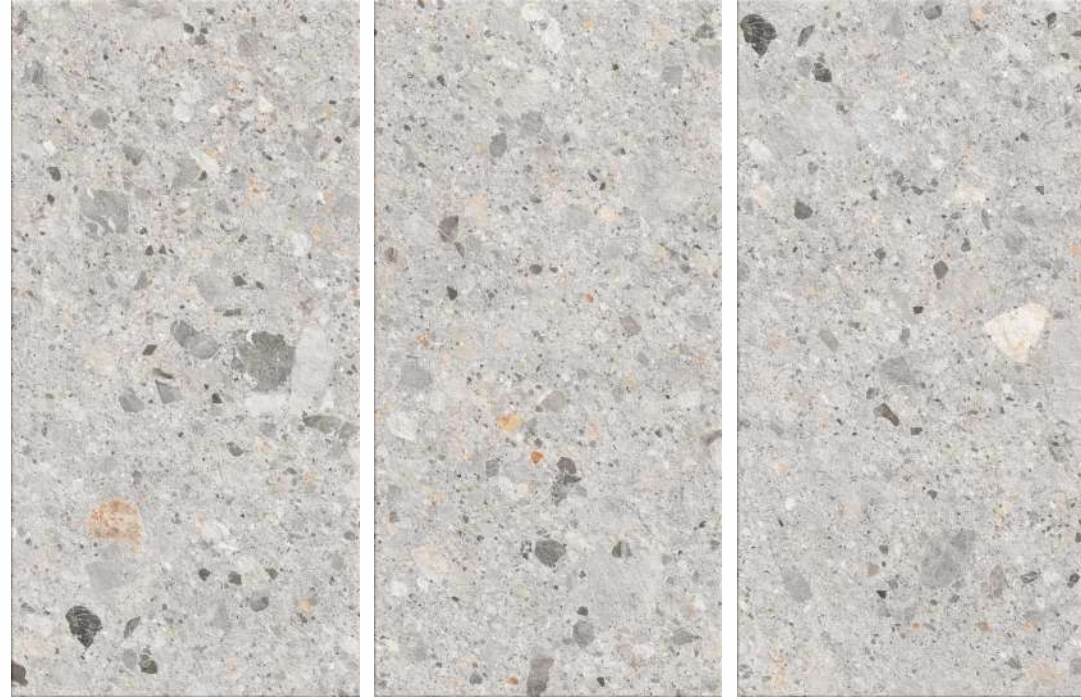

**SPANITO AZUL**

- Finish - Matt Carving
- Random - 6 Faces
- Collection - Materia Collection

**MATERIA COLLECTION**  
60x120cm

**CANOVA BLANCO**

- Finish - Rustic Carving
- Random - 6 Faces
- Collection - Materia Collection