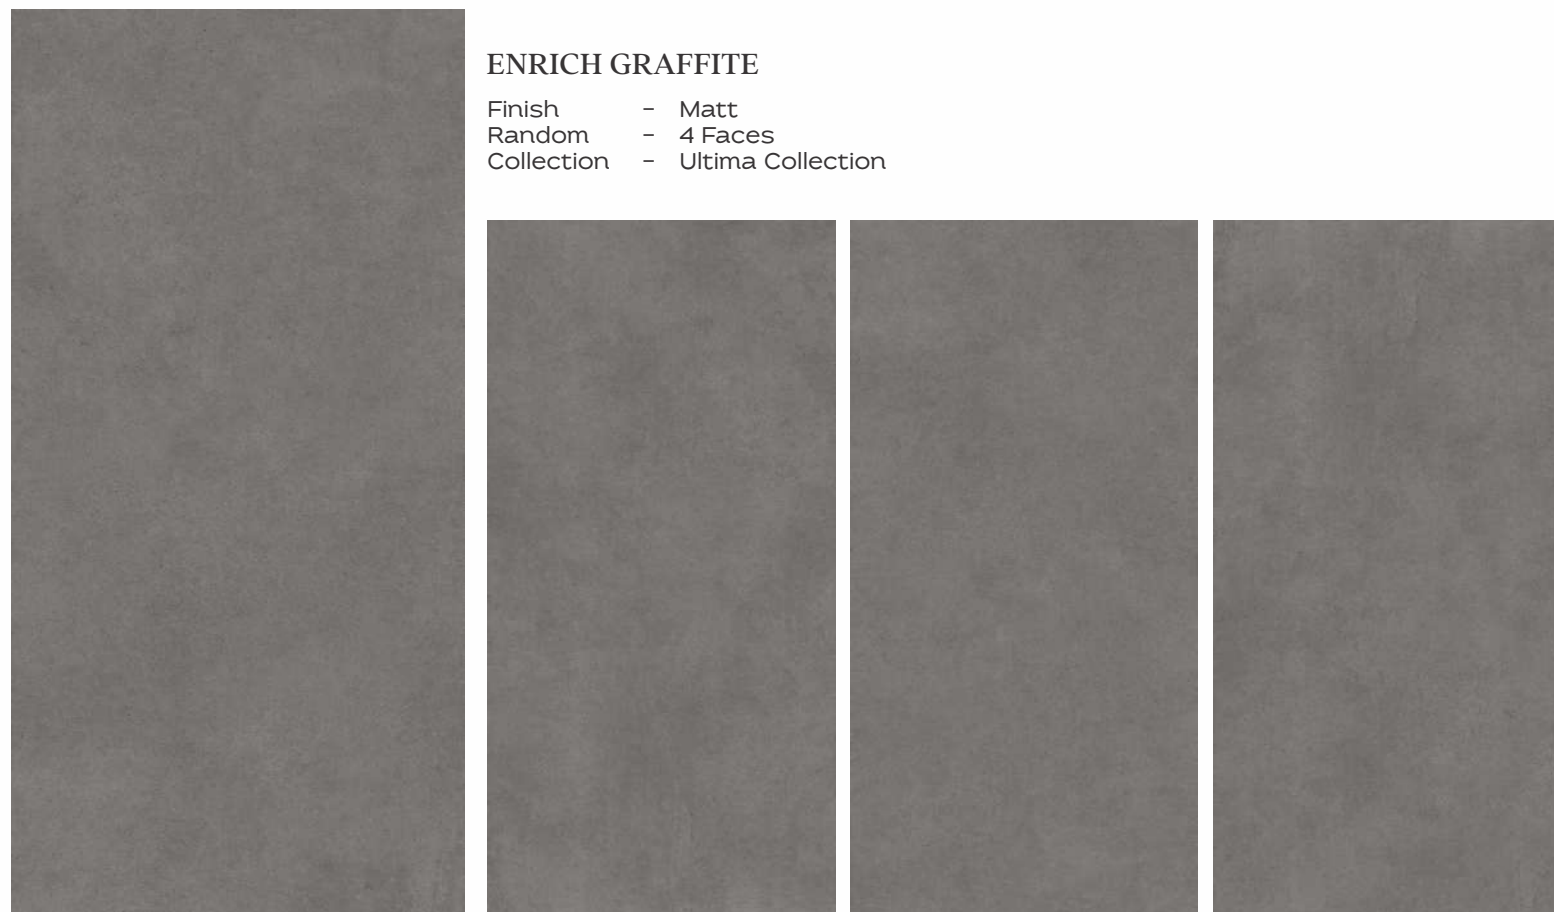

ULTIMA COLLECTION
60x120cm

ENRICH GRAFFITE

- Finish - Matt
- Random - 4 Faces
- Collection - Ultima Collection

DELUXE ENRICH GRAFFITE & ENRICH GRAFFITE