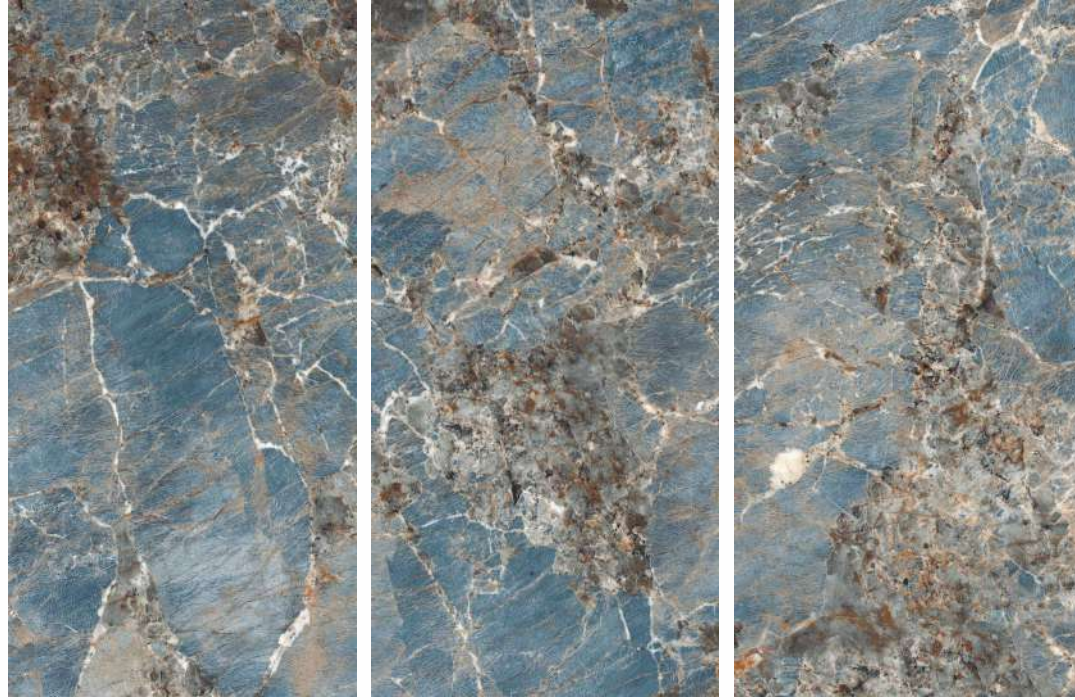

**COLONIAL ASH**

**BRIGHT COLLECTION**  
60x120cm

**FIROZA AQUA**

- Finish - High Gloss
- Random - 8 Faces
- Collection - Bright Collection

**FIROZA TEAL**

- Finish - High Gloss
- Random - 8 Faces
- Collection - Bright Collection