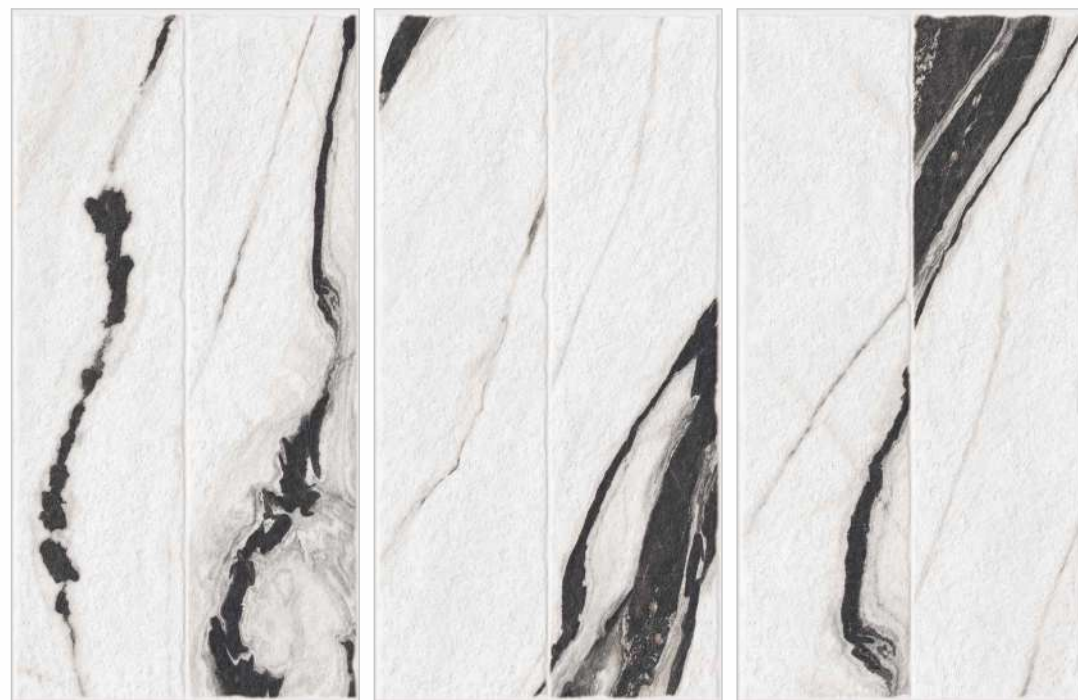

PANDA NERO

- Finish - Rustic
- Random - 5 Faces
- Collection - Ultima Collection