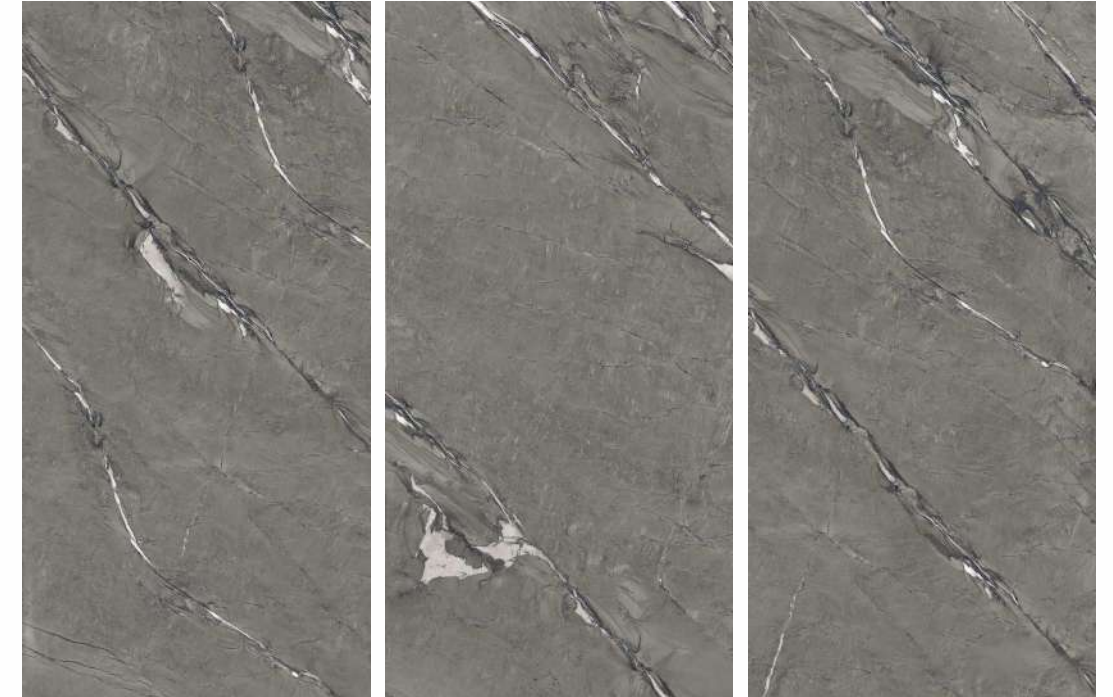

EXPRESS COLLECTION
60x120cm

LABERTINO BEIGE

Finish - Glossy
Random - 6 Faces
Collection - Express Collection

LABERTINO GREY

Finish - Glossy
Random - 6 Faces
Collection - Express Collection

LABERTINO BROWN

Finish - Glossy
Random - 6 Faces
Collection - Express Collection

LABERTINO GRIS

Finish - Glossy
Random - 6 Faces
Collection - Express Collection