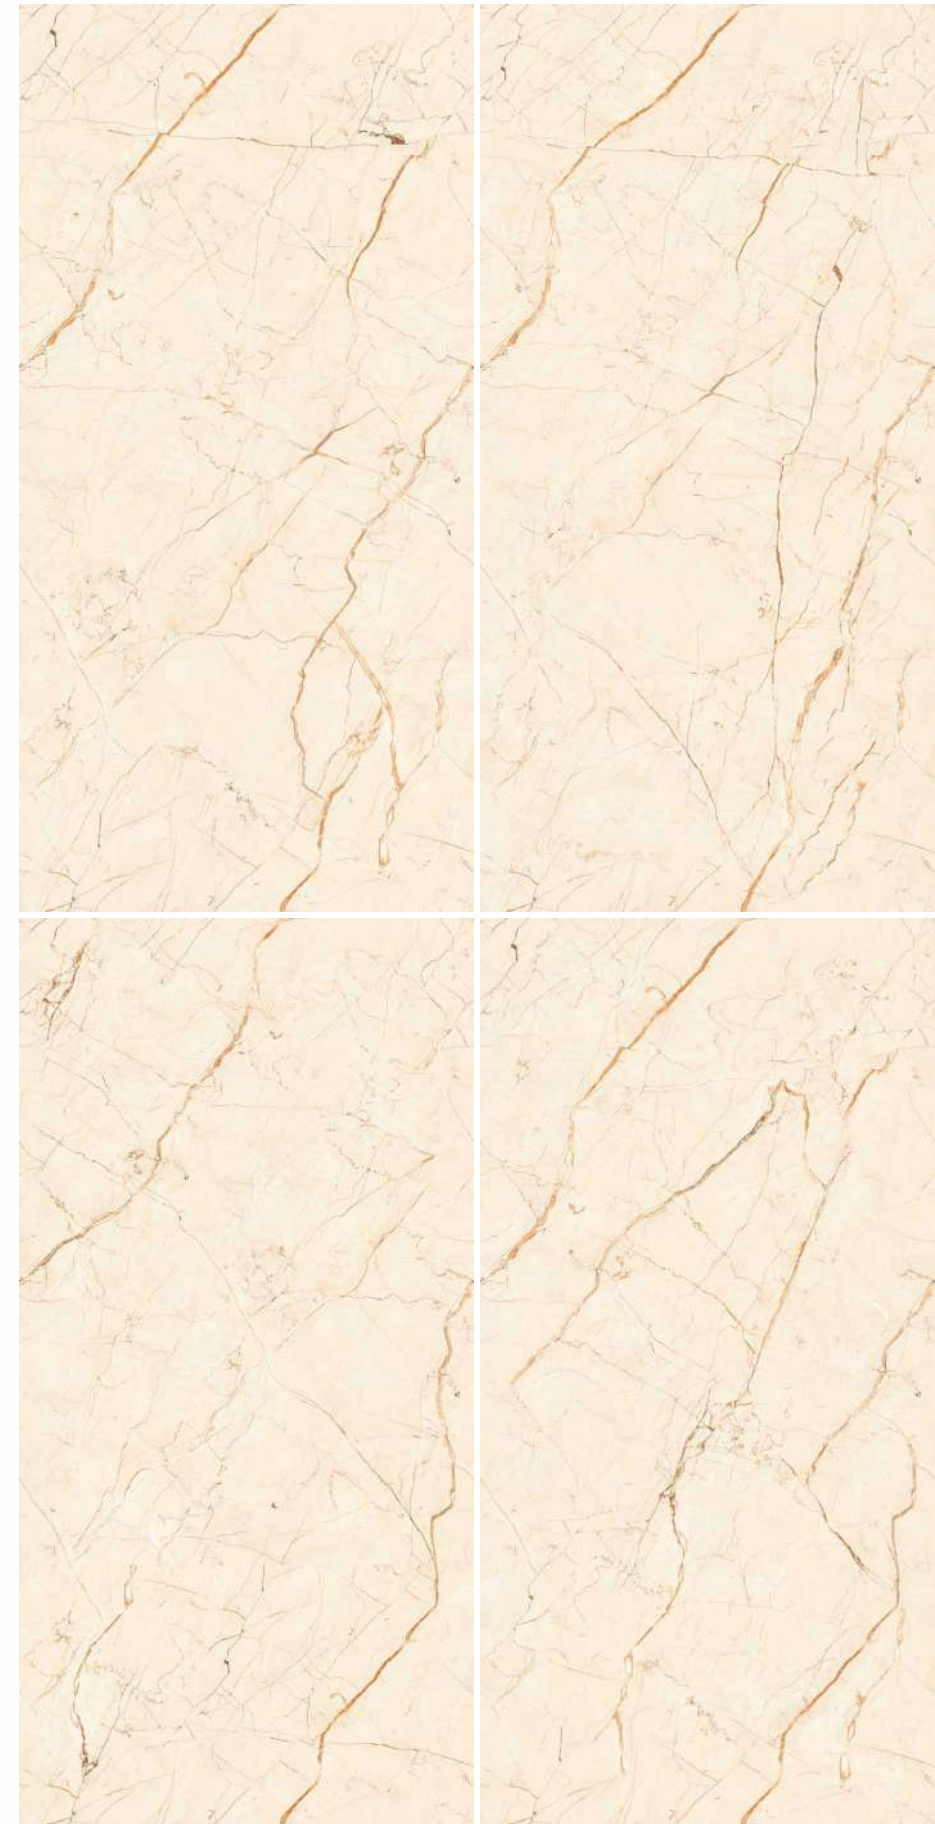

Finish - Glossy  
Random - Bookmatch  
Collection - Endless Collection

STATVARIO ALTISSIMO A&B

ENDLESS COLLECTION  
60x120cm

ENDLESS MATT 2004

Finish - Matt Carving  
Random - 4 Faces  
Collection - Endless Collection