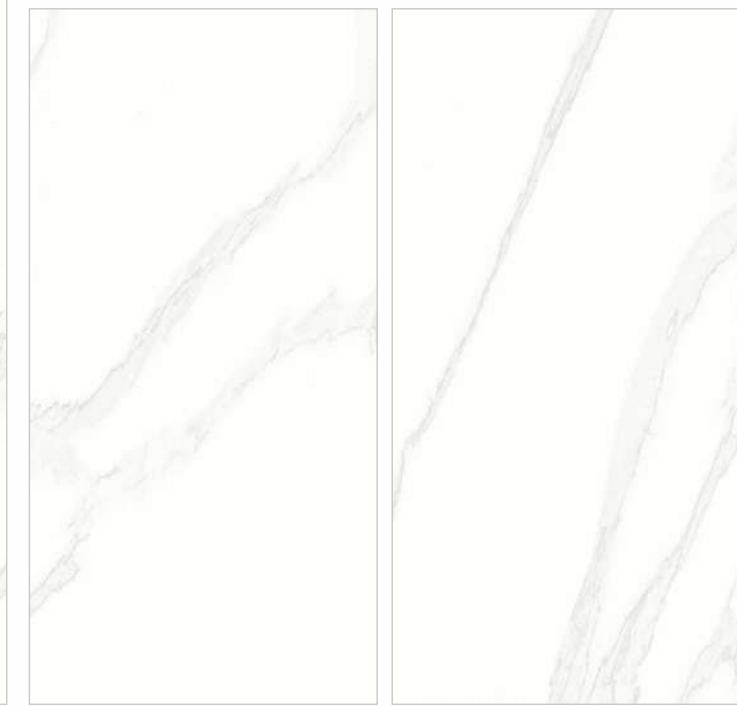

STATVARIO ROYAL

- Finish - Glossy
- Random - 3 Faces
- Collection - Express Collection