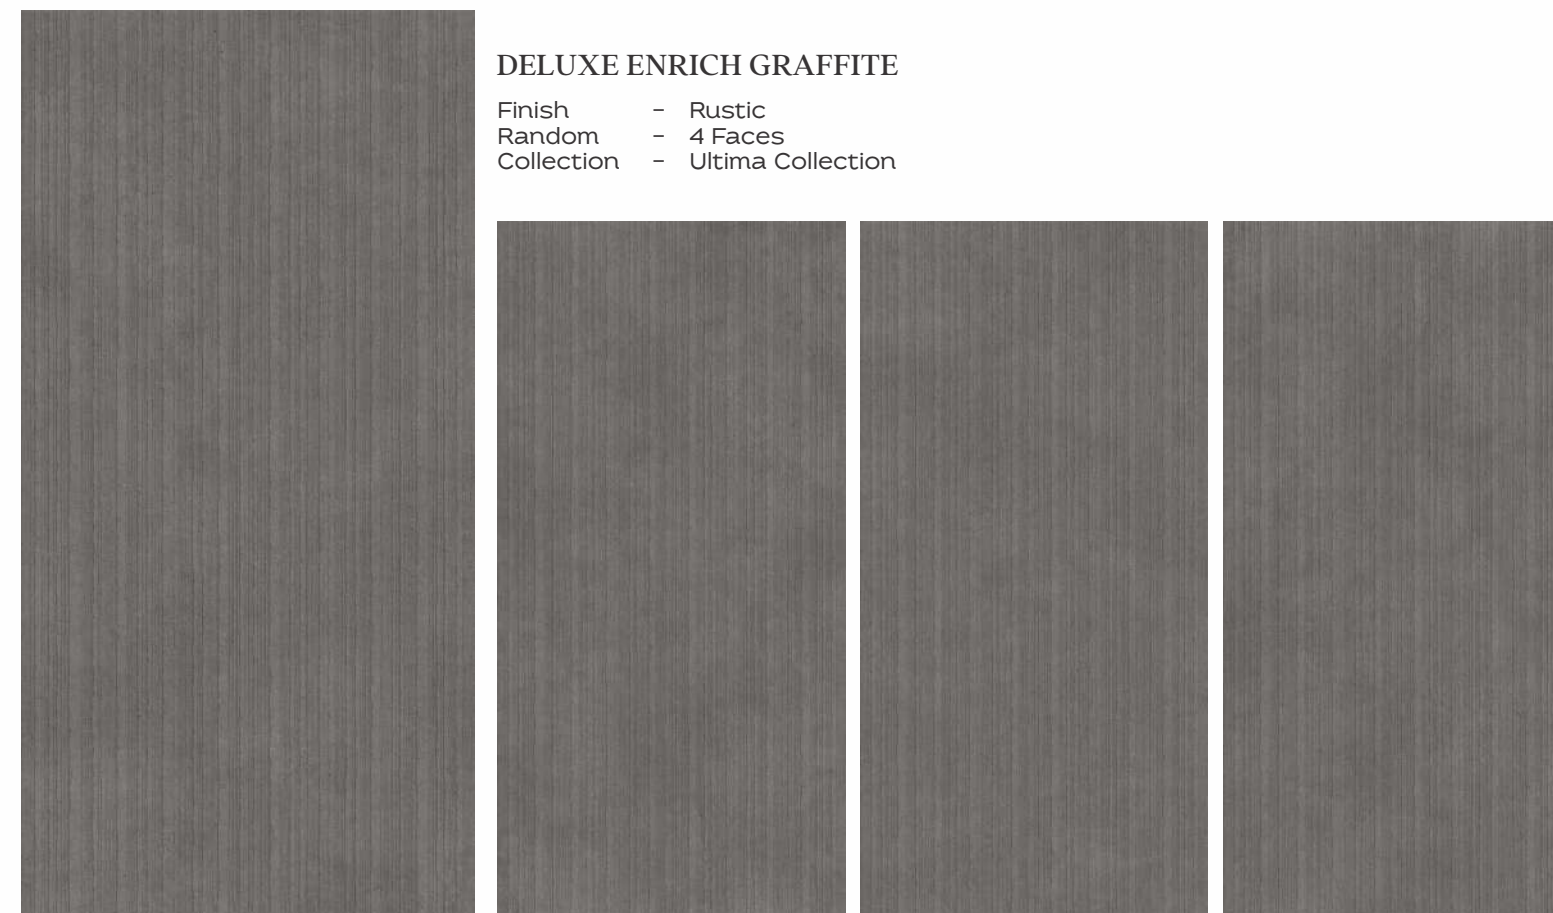

DELUXE ENRICH GRAFFITE

- Finish - Rustic
- Random - 4 Faces
- Collection - Ultima Collection