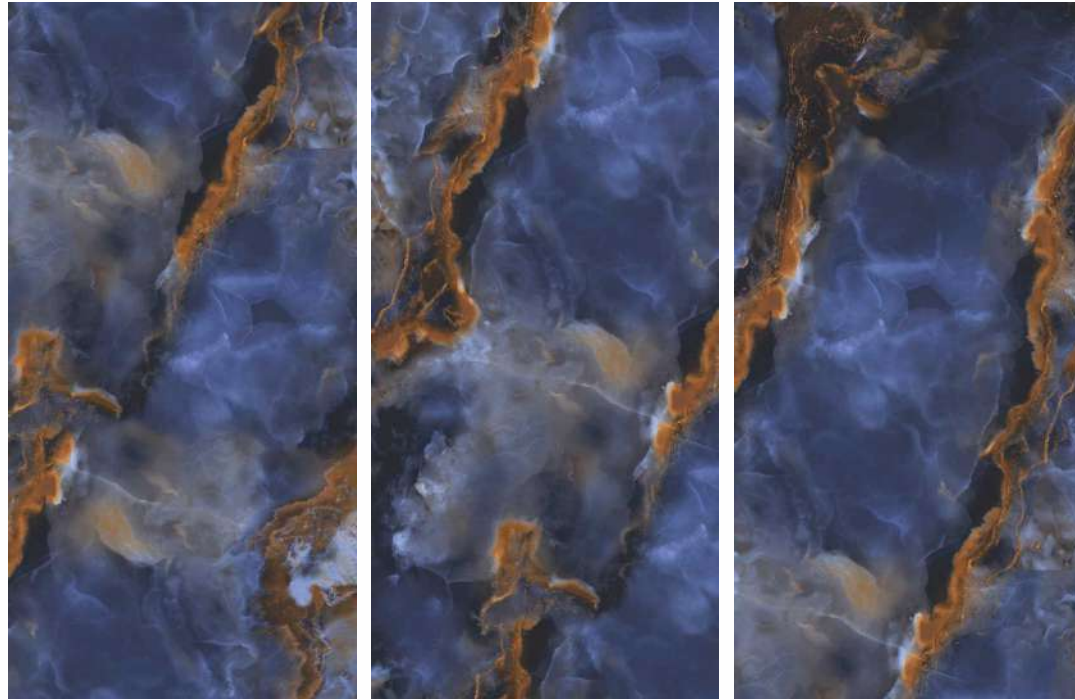

Wall  
ACE ONYX BLUE  
60X120cm  
HIGH GLOSS

Floor  
ACE ONYX BLUE  
60X120cm  
HIGH GLOSS

**BRIGHT COLLECTION**  
60x120cm

**ACE ONYX BLUE**

Finish - High Gloss  
Random - 6 Faces  
Collection - Bright Collection