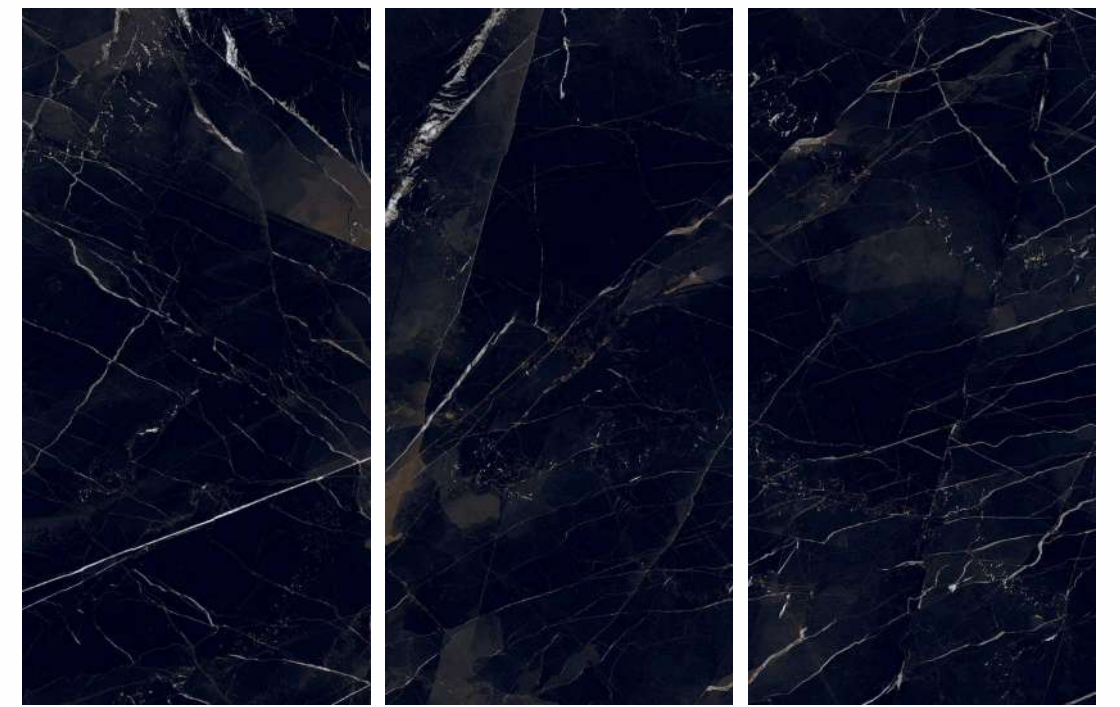

**FIROZA TEAL**

MIRA BLACK

**BRIGHT COLLECTION**  
60x120cm

**MIRA BLACK DECOR**

- Finish - High Gloss
- Random - 1 Face
- Collection - Bright Collection

**MIRA BLACK**

- Finish - High Gloss
- Random - 4 Faces
- Collection - Bright Collection