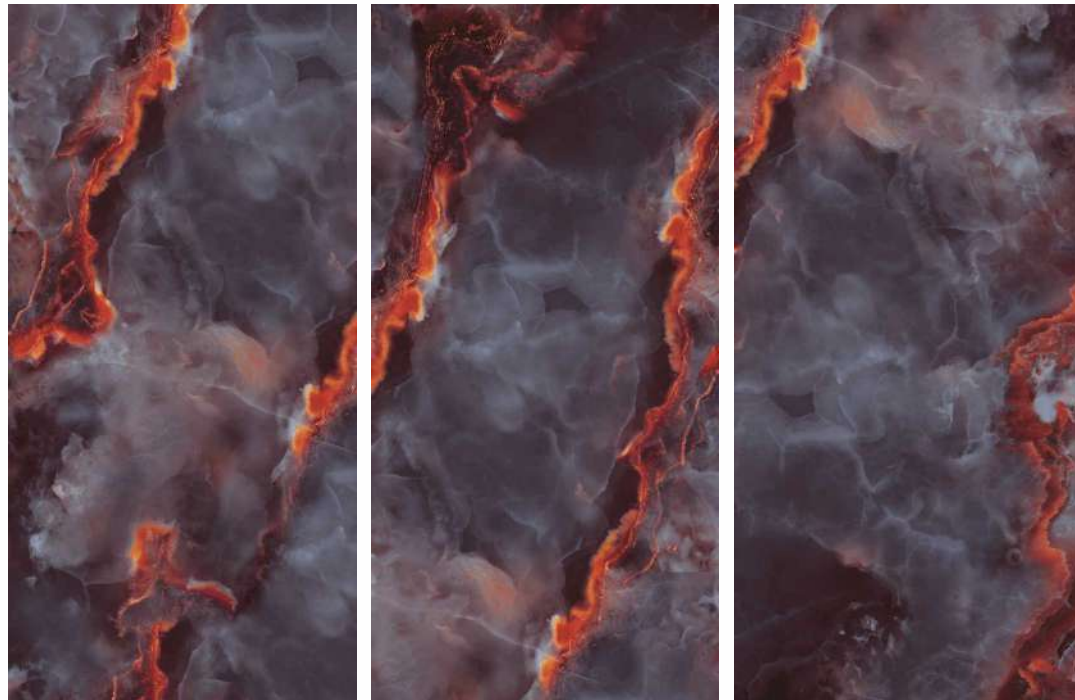

ACE ONYX SHADOW

Finish - High Gloss
Random - 6 Faces
Collection - Bright Collection

ACE ONYX BLUE