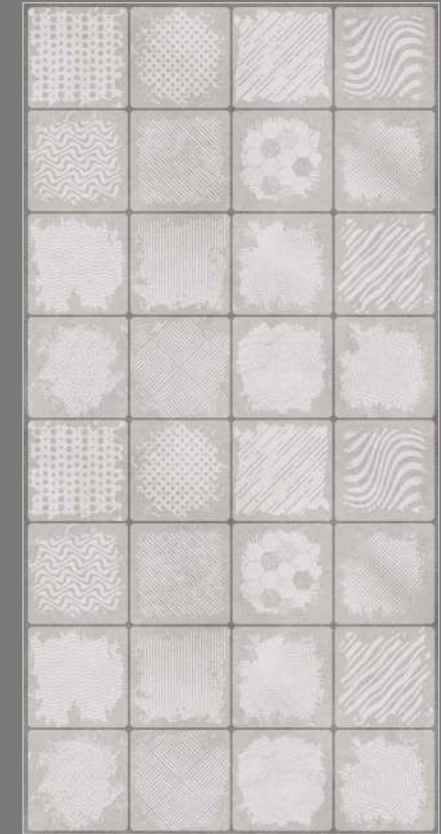

MALTA GREY DECOR-01

Finish Matt Carving
Random 1 Face
Tile Feature Ignestia Collection

BREMEN GREY

Finish Matt
Random 3 Faces
Tile Feature Ignestia Collection

MALTA GREY

Finish Matt
Random 1 Face
Tile Feature Ignestia Collection