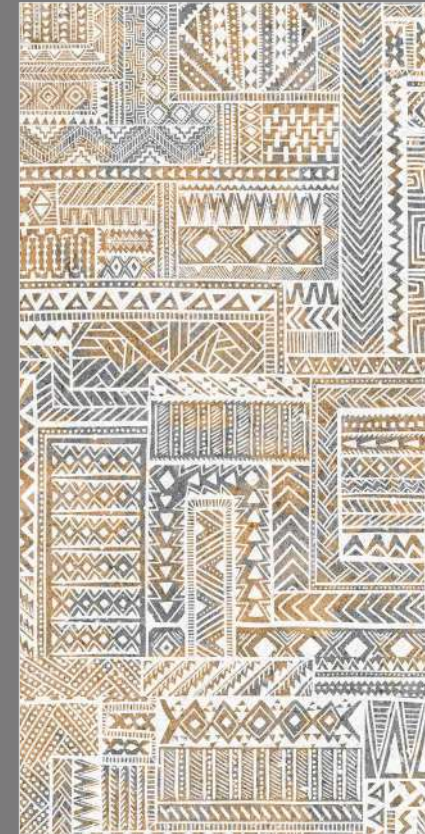

MARILIA DECOR

Finish Matt Carving
Random 4 Faces
Tile Feature Igesia Collection

MARILIA BROWN

Finish Matt
Random 4 Faces
Tile Feature Igesia Collection