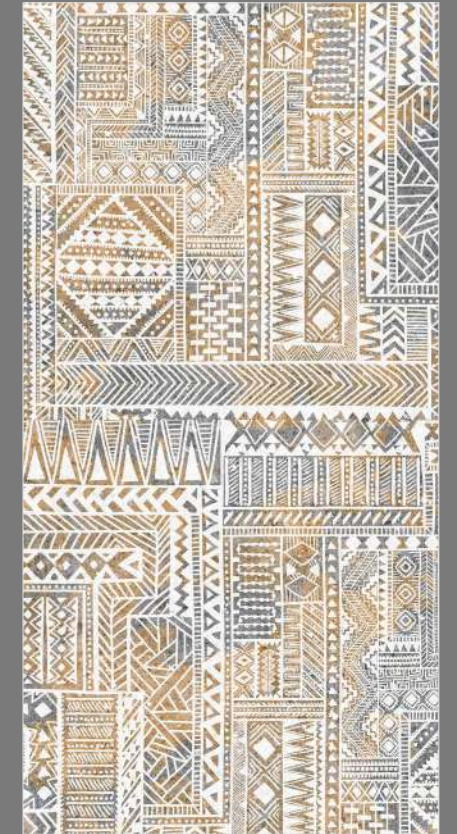

MARILIA DECOR

Finish Matt Carving
Random 4 Faces
Tile Feature Igesia Collection

MARILIA BROWN

Finish Matt
Random 4 Faces
Tile Feature Igesia Collection