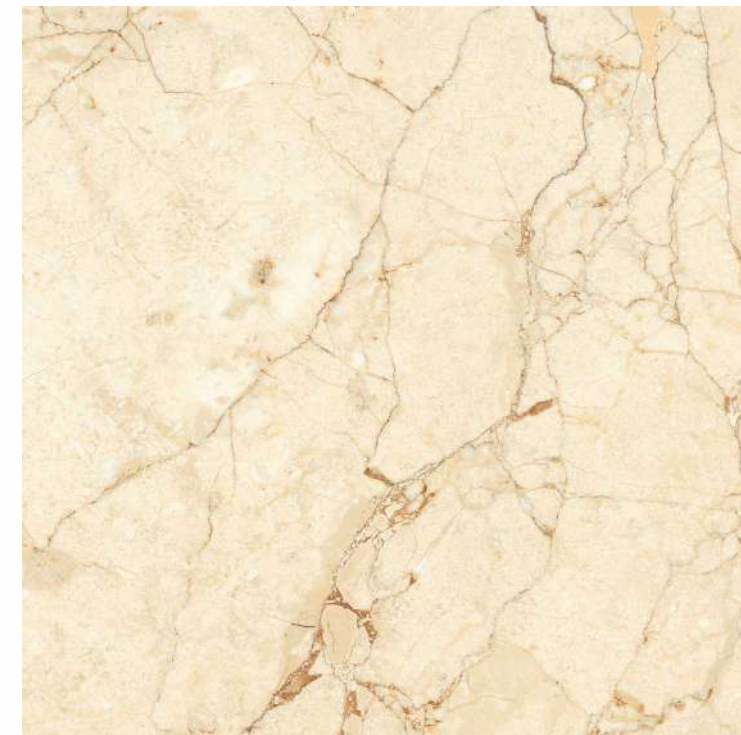

TELER CREMA

FINISH - GLOSSY
COLLECTION - EXPRESS COLLECTION
RANDOM - 4 FACES