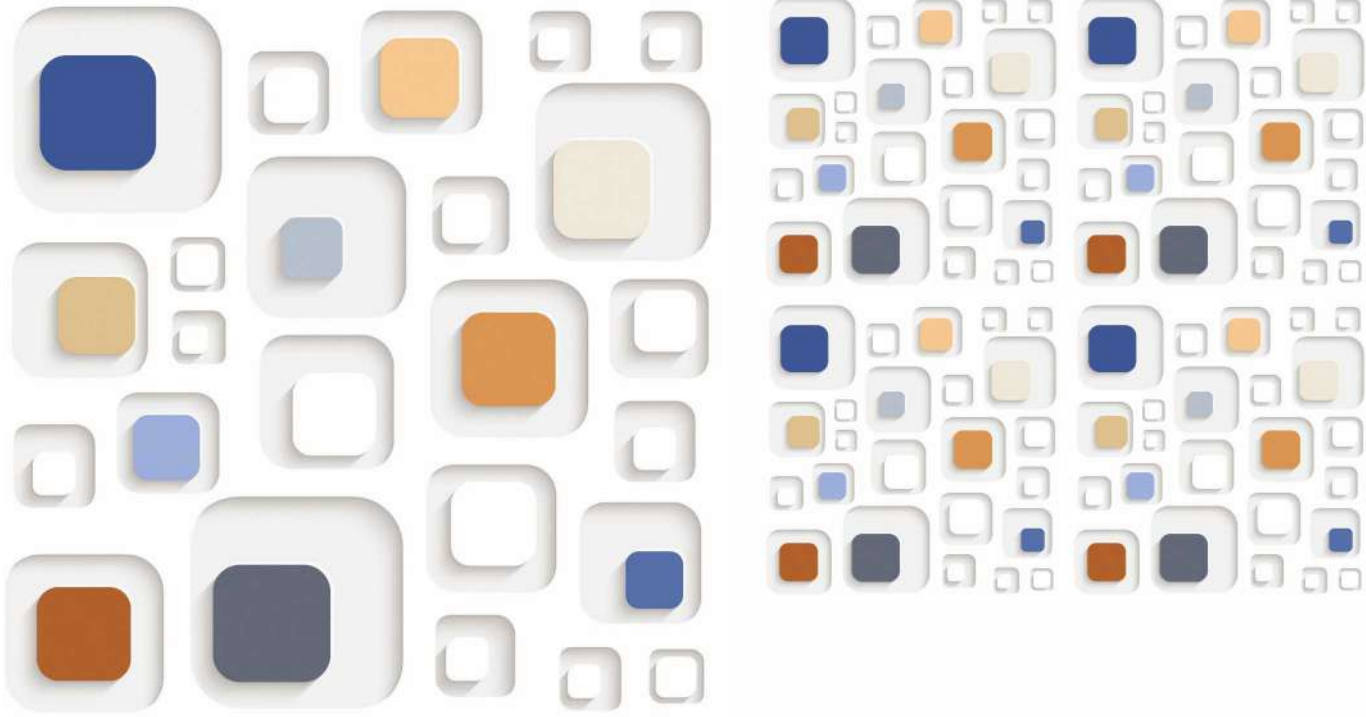

LUMINA 3D COLLECTION
60x60cm

SWADISH MIX