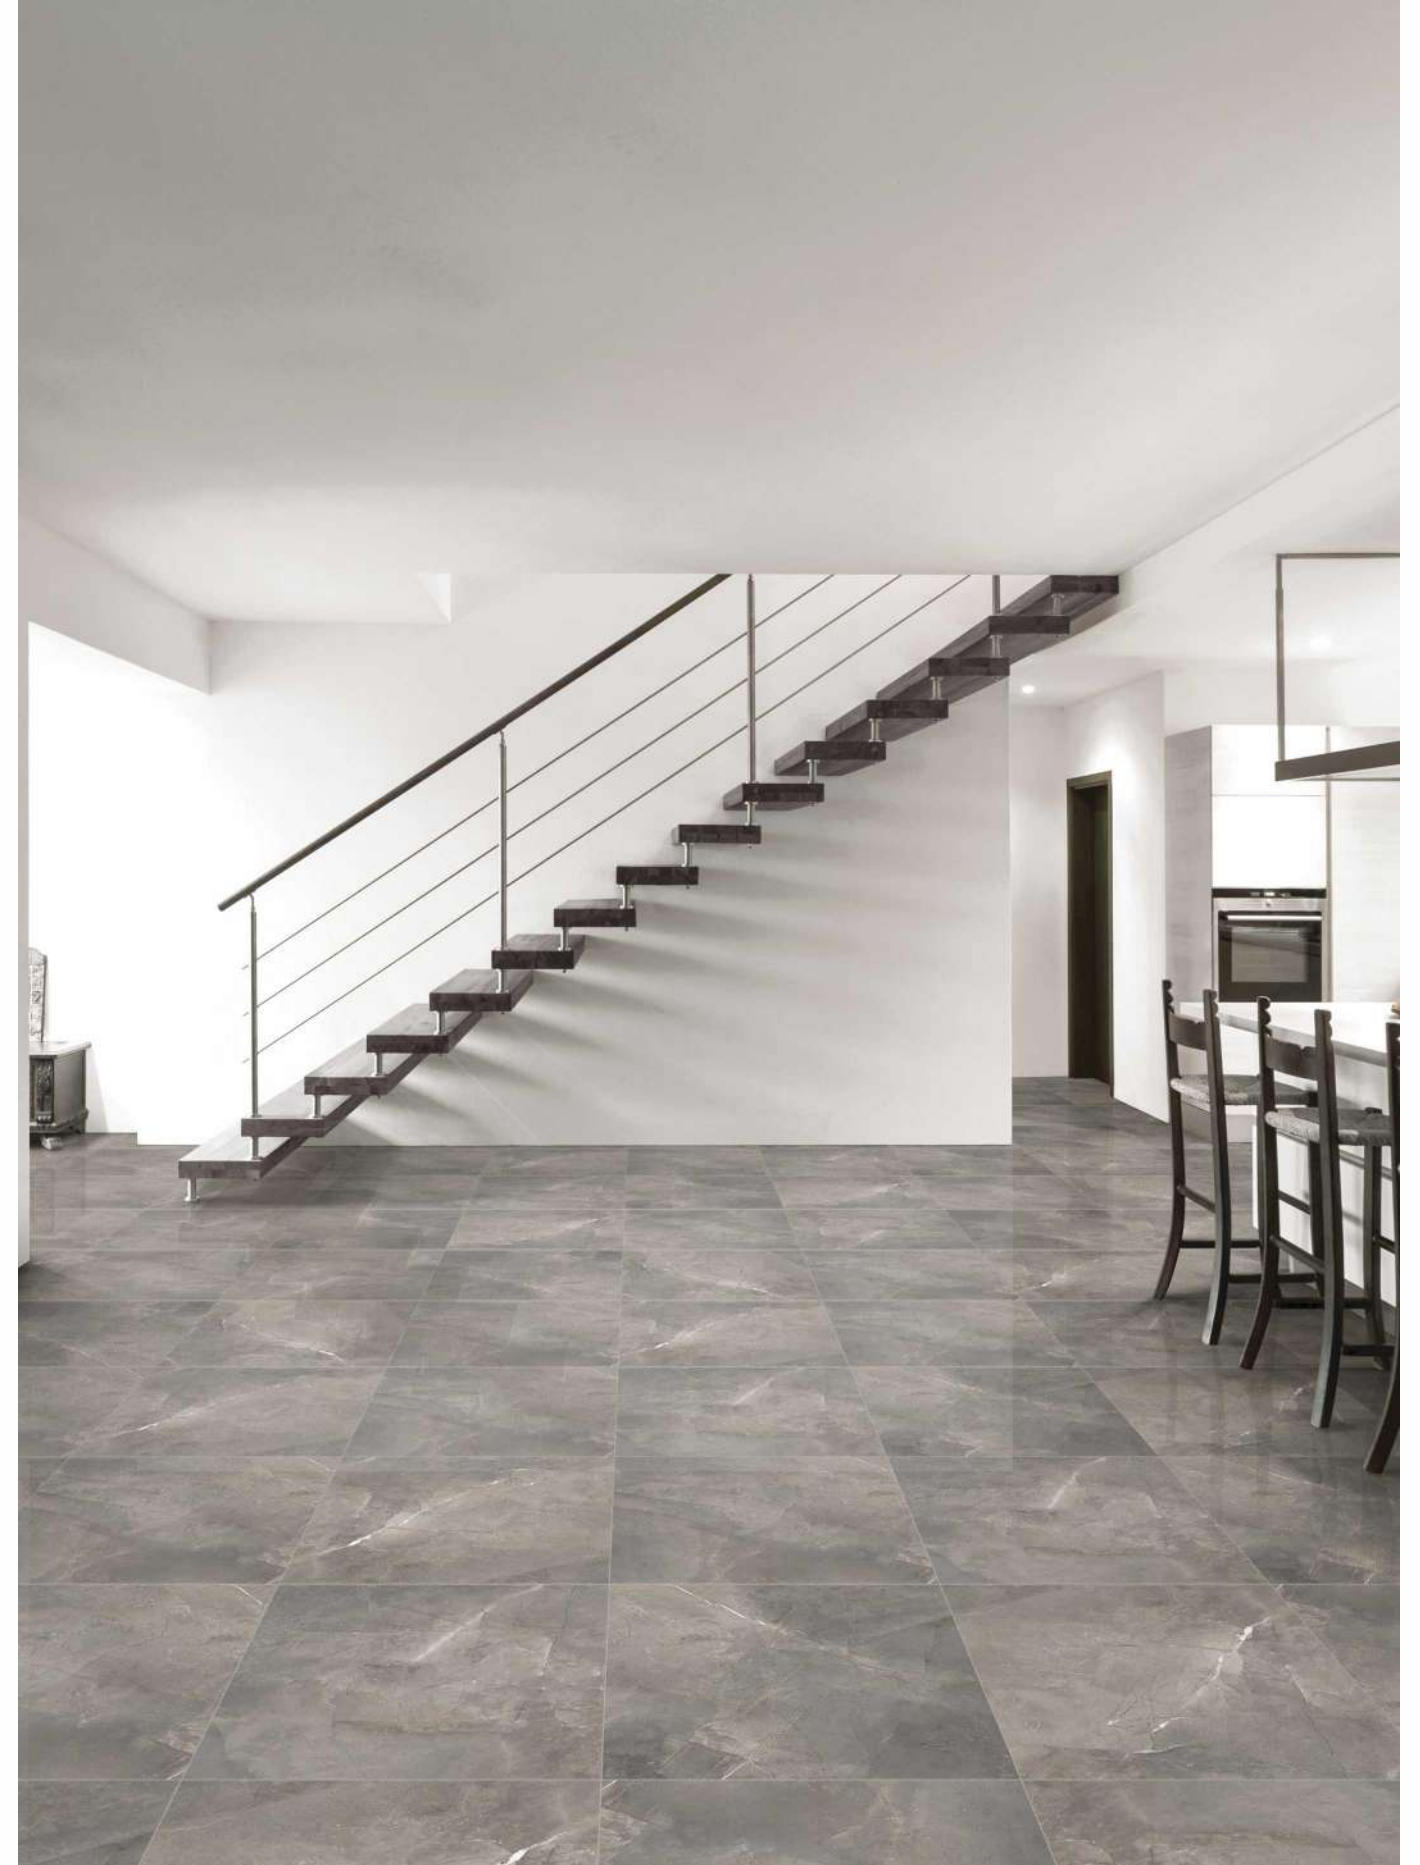

FOSTER BLUE

ADOBE GRAFFITE