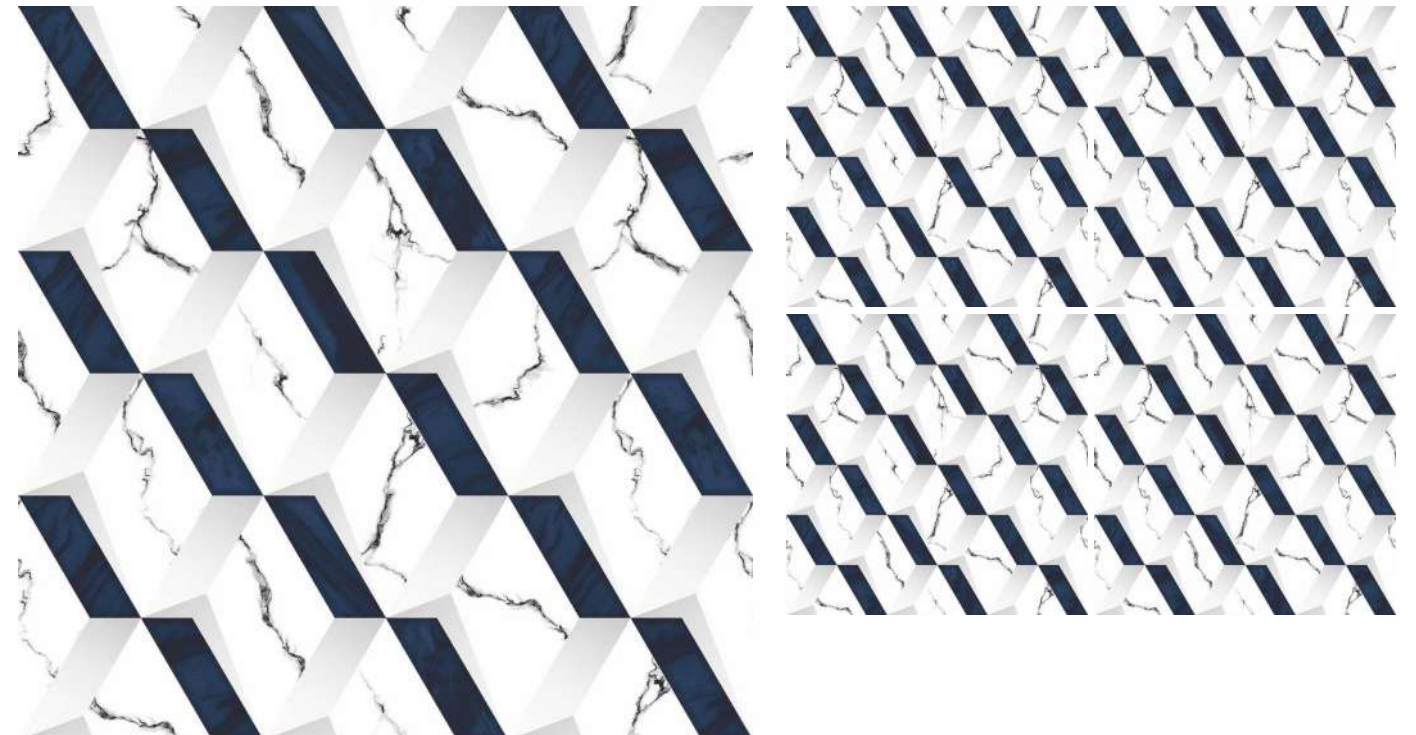

SQARDIA WHITE

FINISH - HIGH GLOSS
COLLECTION - LUMINA 3D COLLECTION
RANDOM - 1 FACES