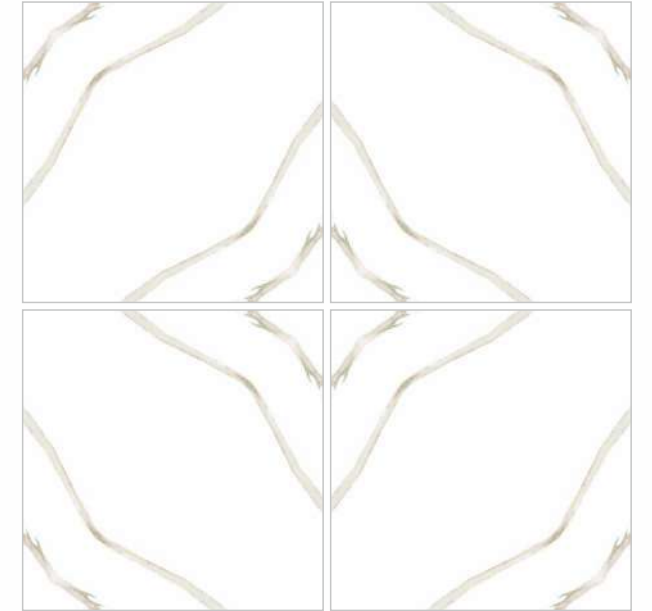

CALCATA LINO

FINISH - SUGAR
COLLECTION - SUGAR COLLECTION
RANDOM - 1 FACE