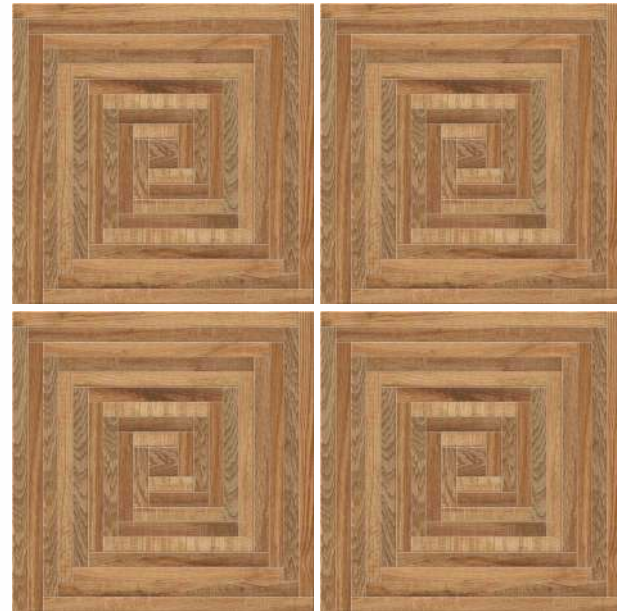

TRAVERTINE SANDY

TRAVERTINE SANDY

FINISH - SUGAR
COLLECTION - SUGAR COLLECTION
RANDOM - 6 FACES

SUGAR COLLECTION
60x60cm

SELVANTO GRIS

FINISH - SUGAR
COLLECTION - SUGAR COLLECTION
RANDOM - 8 FACES

TRIPWOOD SANDAL