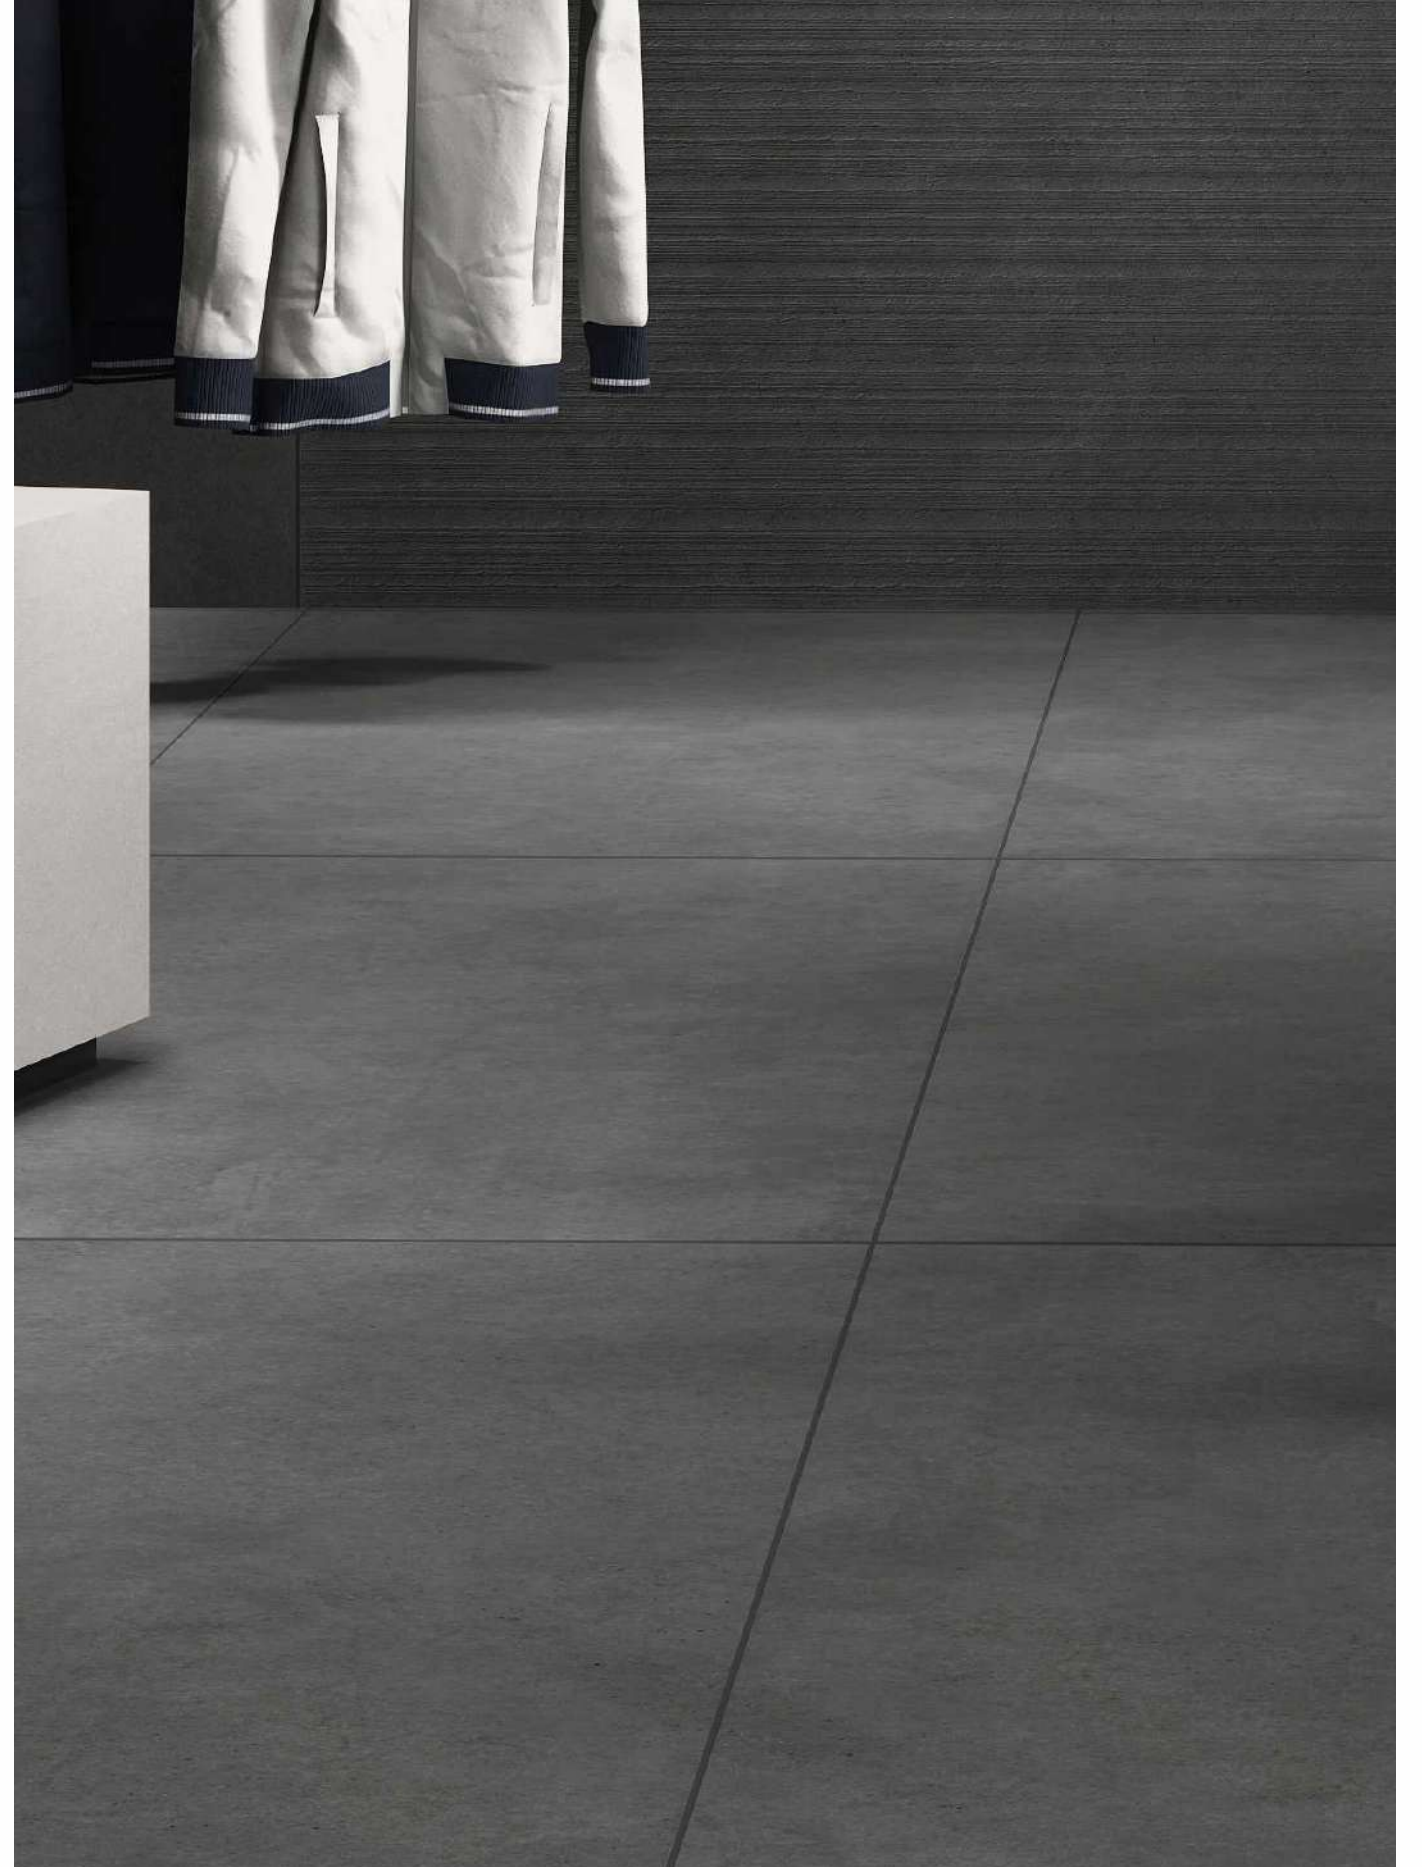

ENRICH GRAFFITE