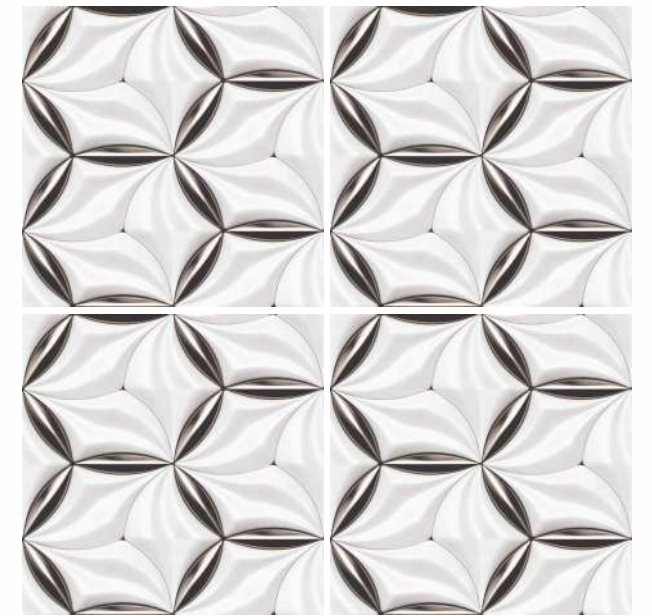

HAZEL WHITE

FINISH - HIGH GLOSS
COLLECTION - LUMINA 3D COLLECTION
RANDOM - 1 FACES

URBICO WHITE

REXINE BROWN DECORE

FINISH - HIGH GLOSS
COLLECTION - LUMINA 3D COLLECTION
RANDOM - 1 FACES

URBICO WHITE

FINISH - HIGH GLOSS
COLLECTION - LUMINA 3D COLLECTION
RANDOM - 1 FACES