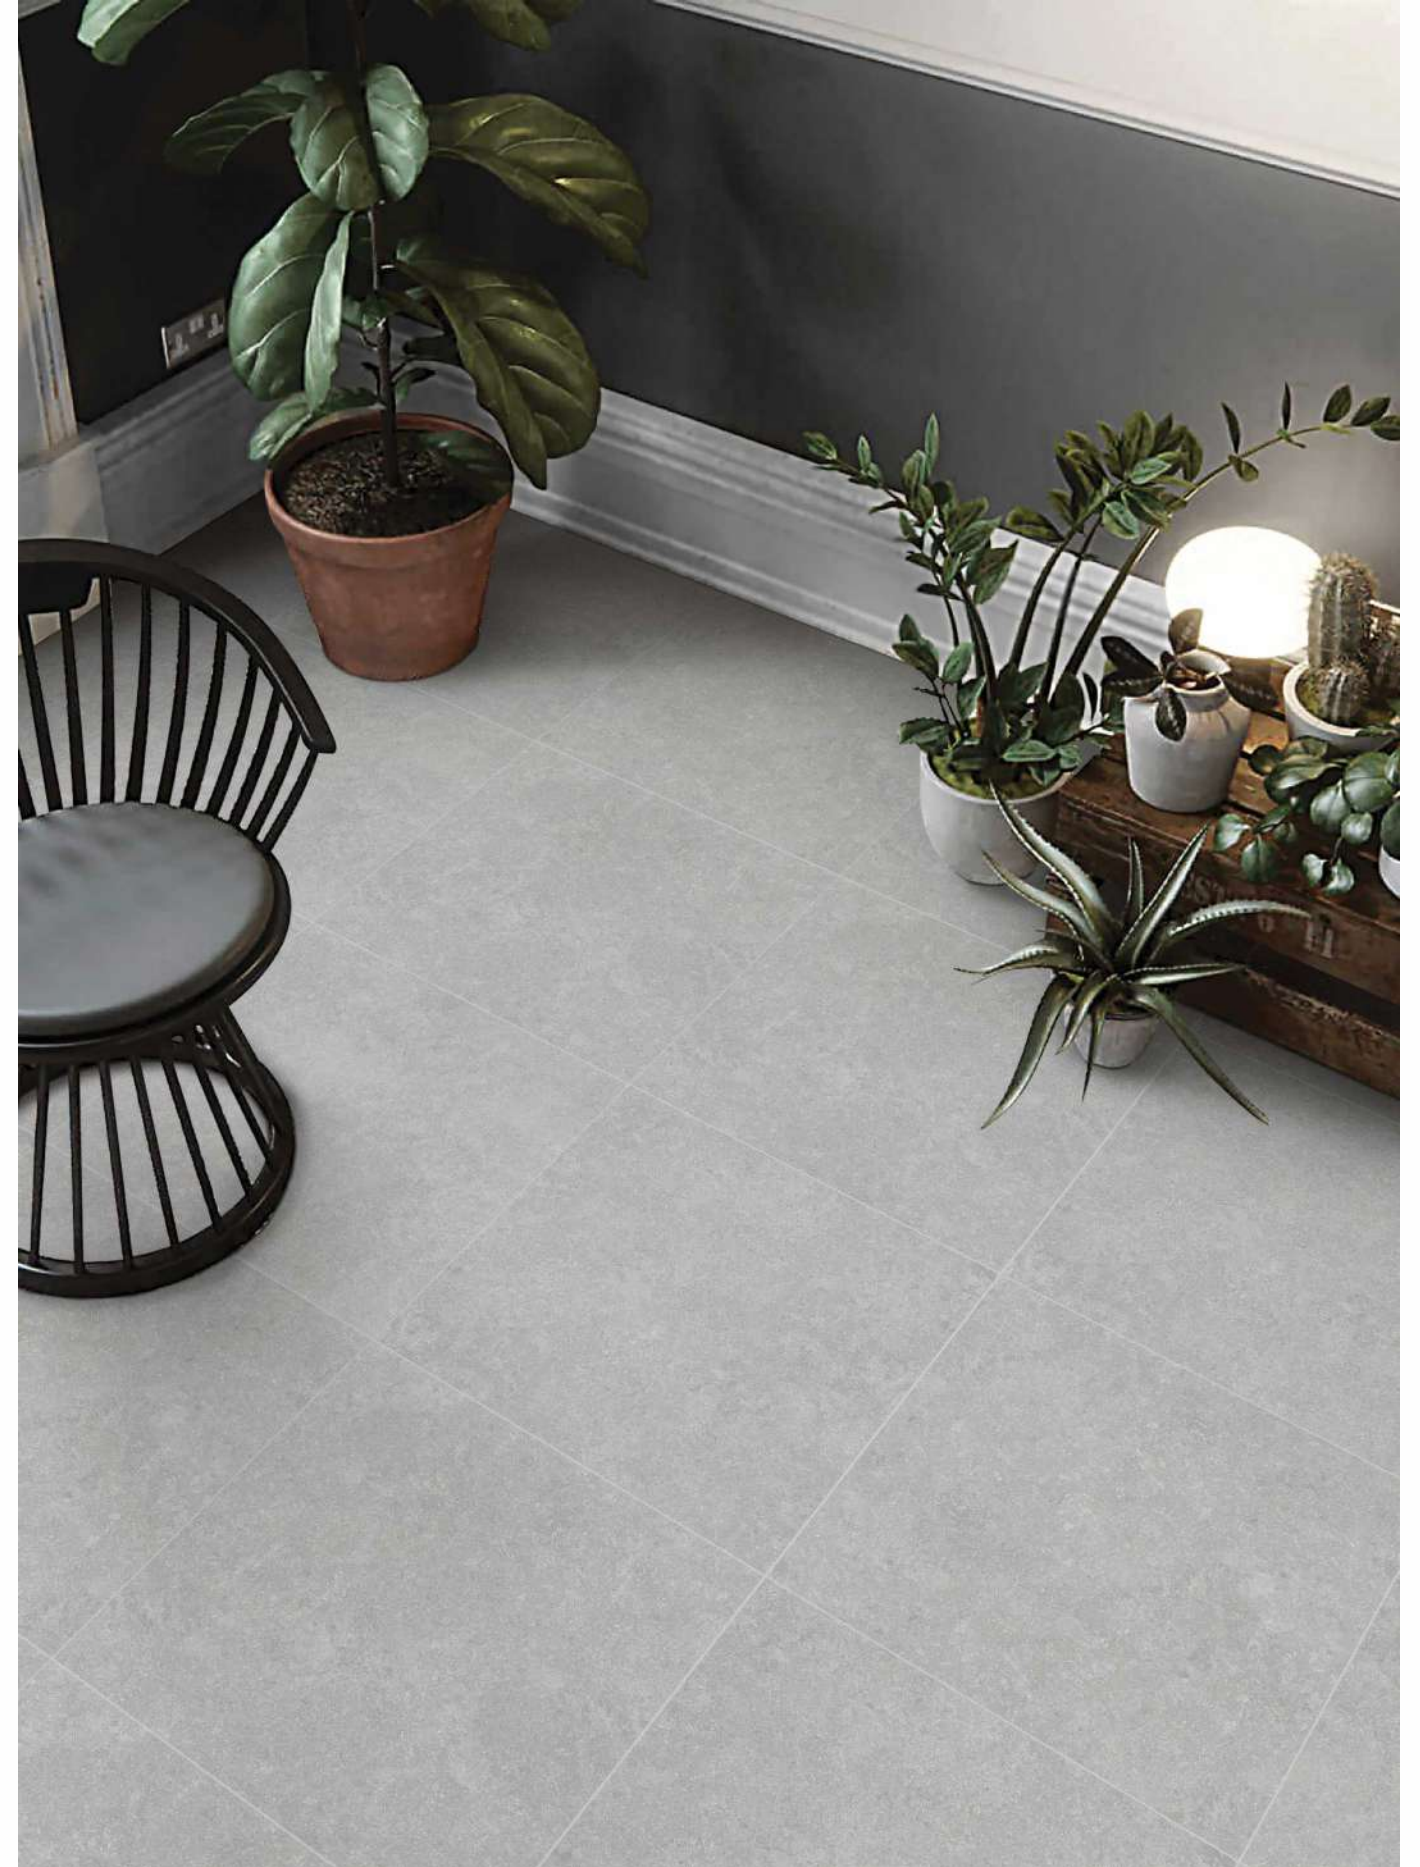

MURETTI GREY

EXPRESS COLLECTION
60x60cm

TOUCHWOOD BROWN

TOUCH WOOD BROWN

FINISH - **MATT**
COLLECTION - **EXPRESS COLLECTION**
RANDOM - **4 FACES**

SUGAR COLLECTION
60x60cm

SUGAR COLLECTION

Allow your space to echo brilliance with tiles from Sugar Collection. The subtle, shiny and granular texture elevate your walls and floor to new level of sophistication. Further, the 60x60cm size adds grace to any room, creating a seamless blend of modern aesthetics and timeless charm.