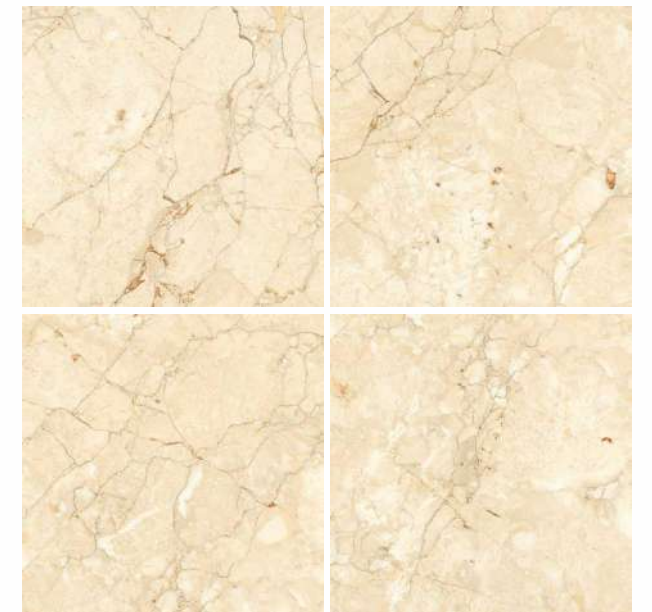

TELER CREMA

FINISH - GLOSSY
COLLECTION - EXPRESS COLLECTION
RANDOM - 4 FACES