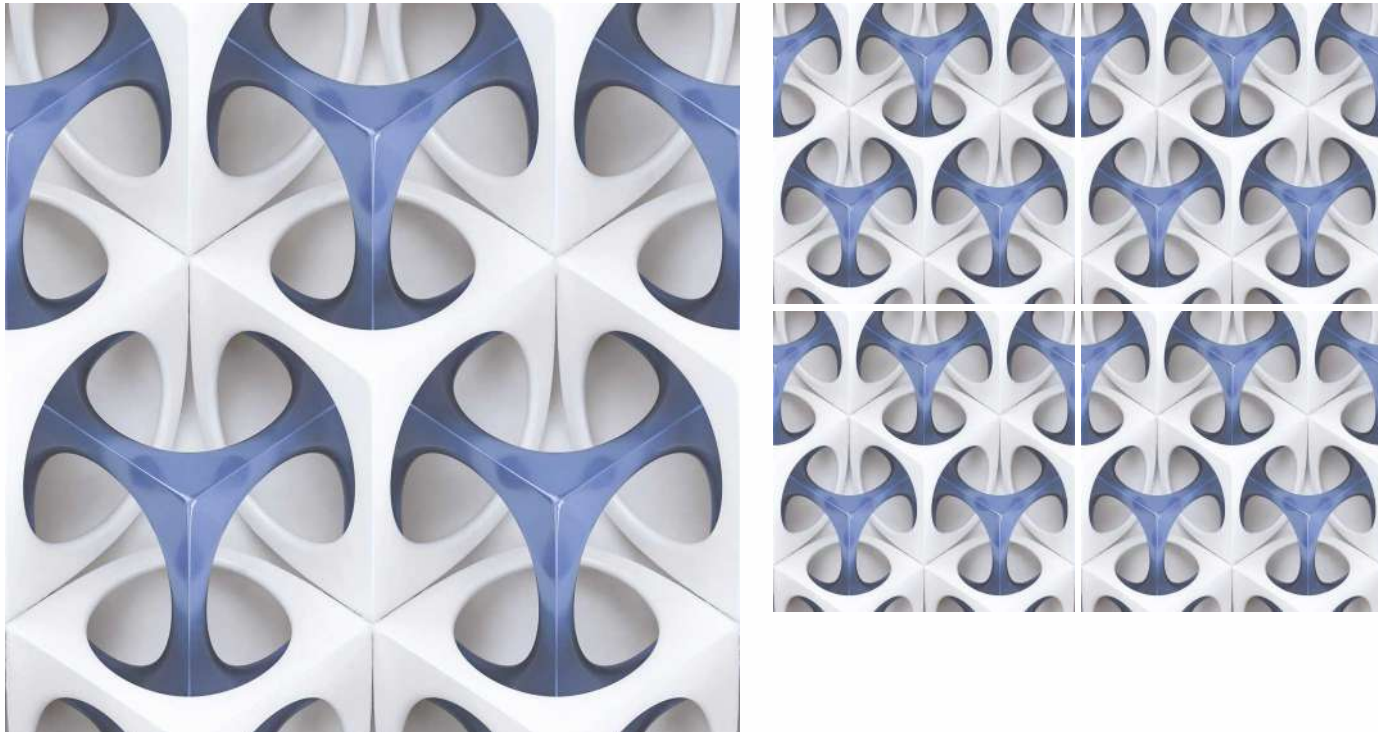

LUMINA 3D COLLECTION
60x60cm

SWADISH MIX

FINISH - HIGH GLOSS
COLLECTION - LUMINA 3D COLLECTION
RANDOM - 1 FACES

PRESTIJ

FINISH - HIGH GLOSS
COLLECTION - LUMINA 3D COLLECTION
RANDOM - 1 FACES

PRESTIJ