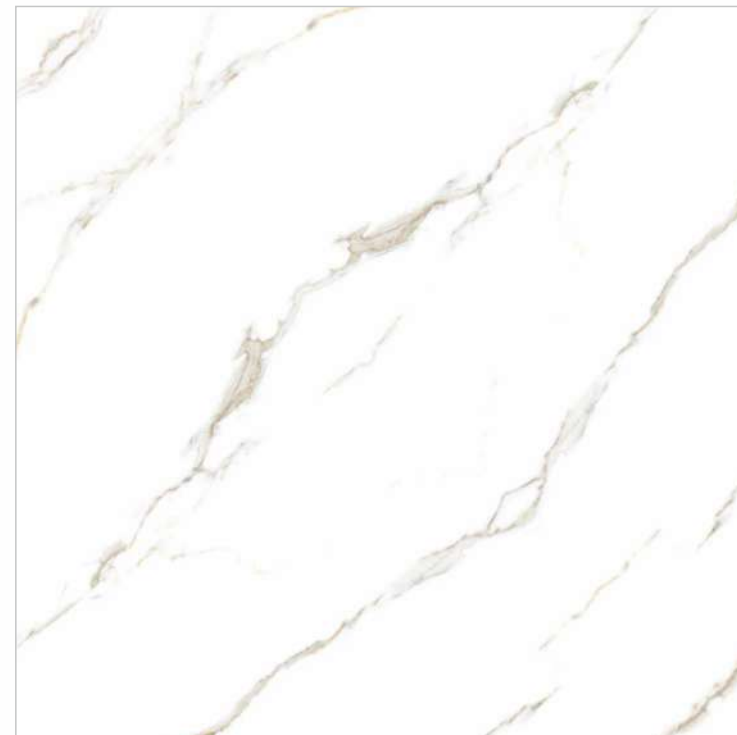

CARARRA LUVANTO

FINISH - SUGAR
COLLECTION - SUGAR COLLECTION
RANDOM - 1 FACE