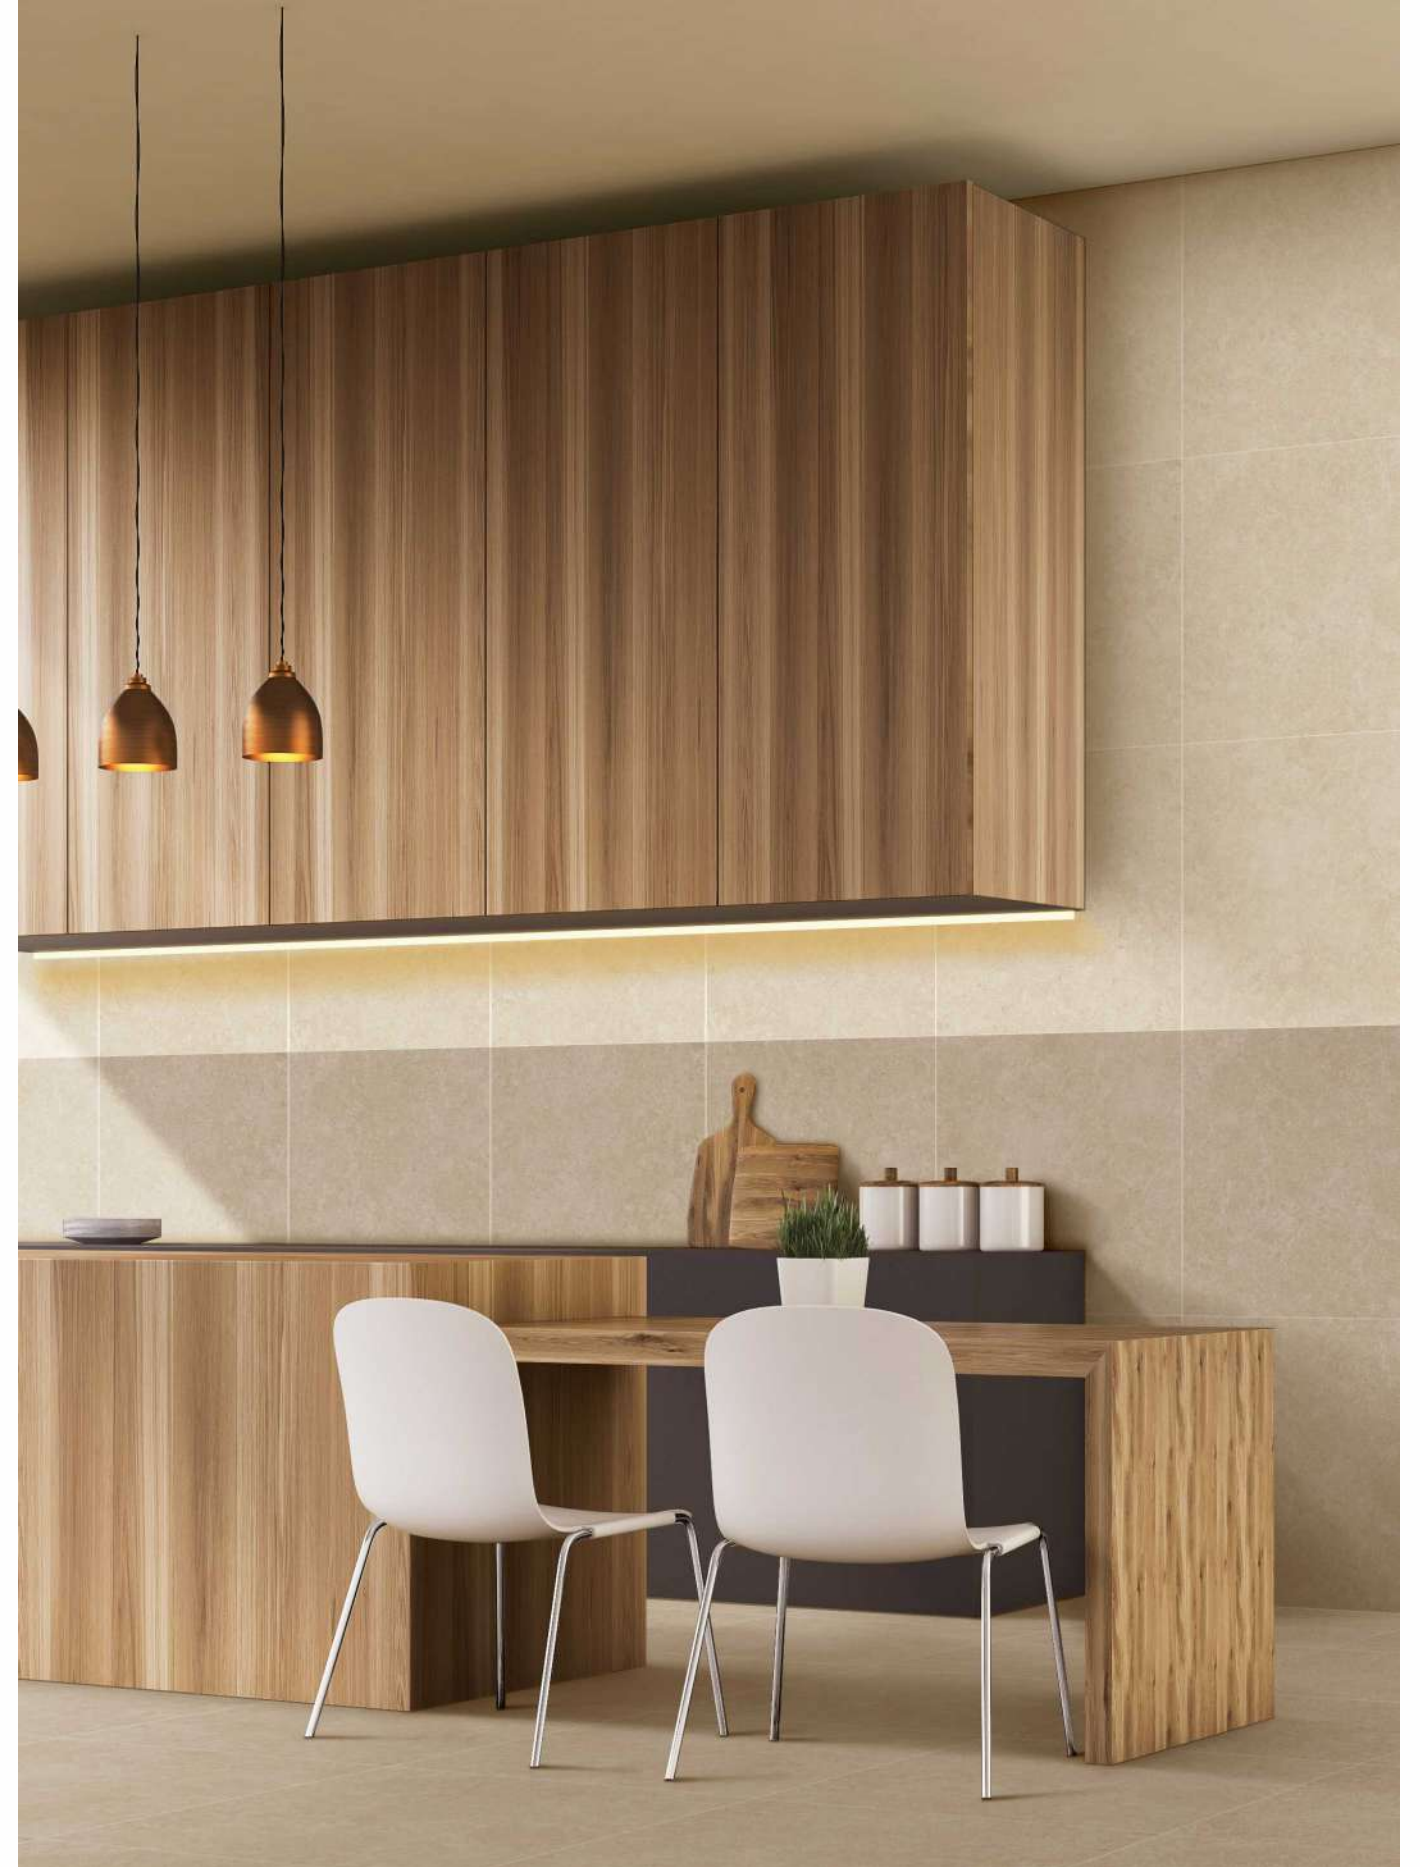

MURETTI BEIGE & MURETTI SAND