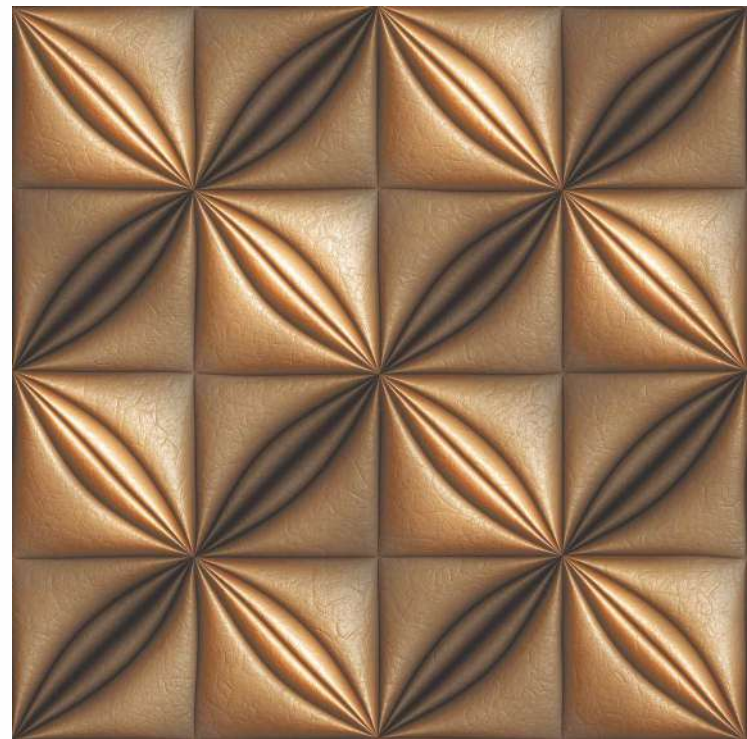

HAZEL WHITE

FINISH - HIGH GLOSS
COLLECTION - LUMINA 3D COLLECTION
RANDOM - 1 FACES

URBICO WHITE

REXINE BROWN DECORE

FINISH - HIGH GLOSS
COLLECTION - LUMINA 3D COLLECTION
RANDOM - 1 FACES

URBICO WHITE

FINISH - HIGH GLOSS
COLLECTION - LUMINA 3D COLLECTION
RANDOM - 1 FACES