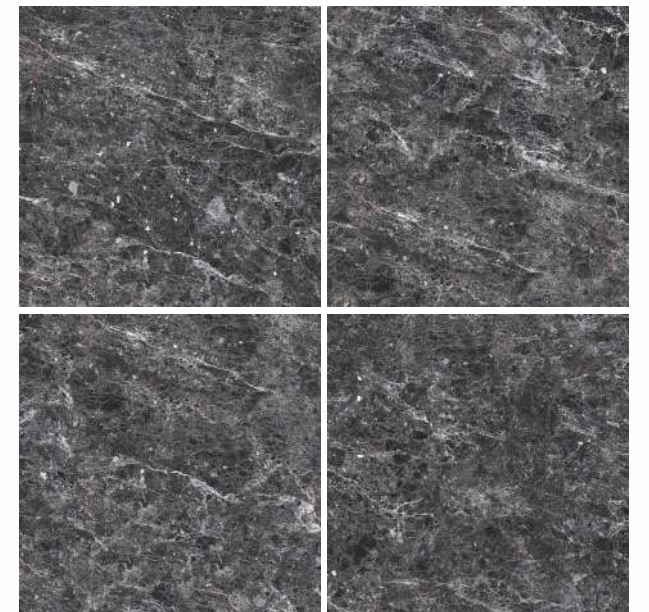

CLAROS NERO

FINISH - SUGAR
COLLECTION - SUGAR COLLECTION
RANDOM - 4 FACES