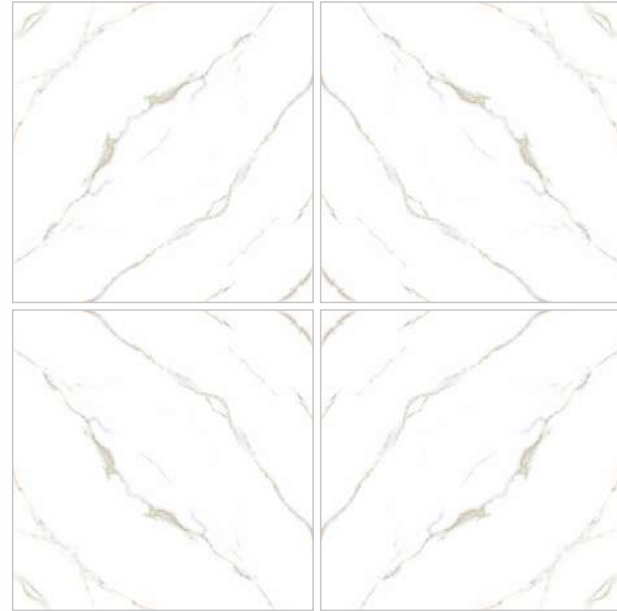

EXPRESS COLLECTION
60x60cm

GLITZ CARARRA LUVANTO

FINISH - GLOSSY
COLLECTION - EXPRESS COLLECTION
RANDOM - 1 FACE