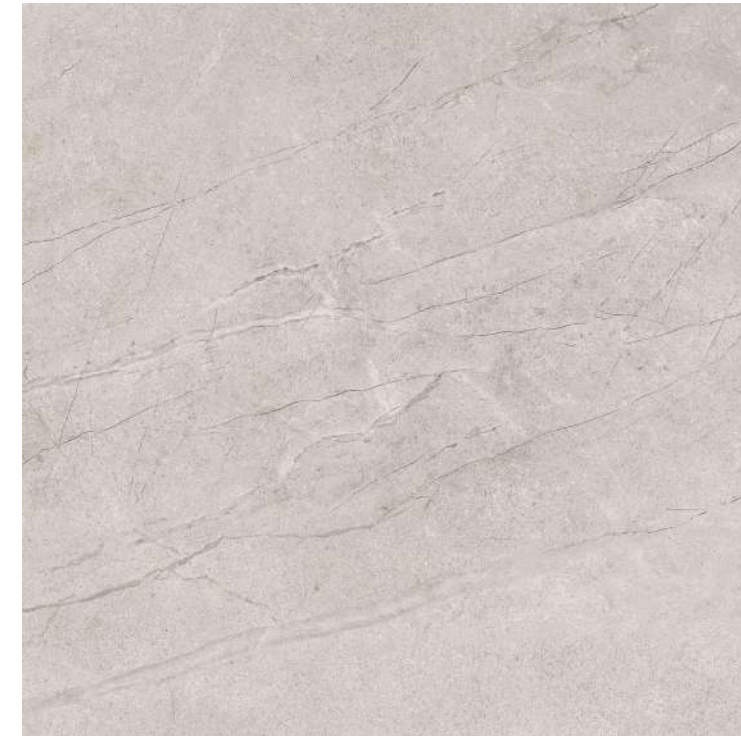

ELAPSE GREY

FINISH - MATT
COLLECTION - EXPRESS COLLECTION
RANDOM - 4 FACES