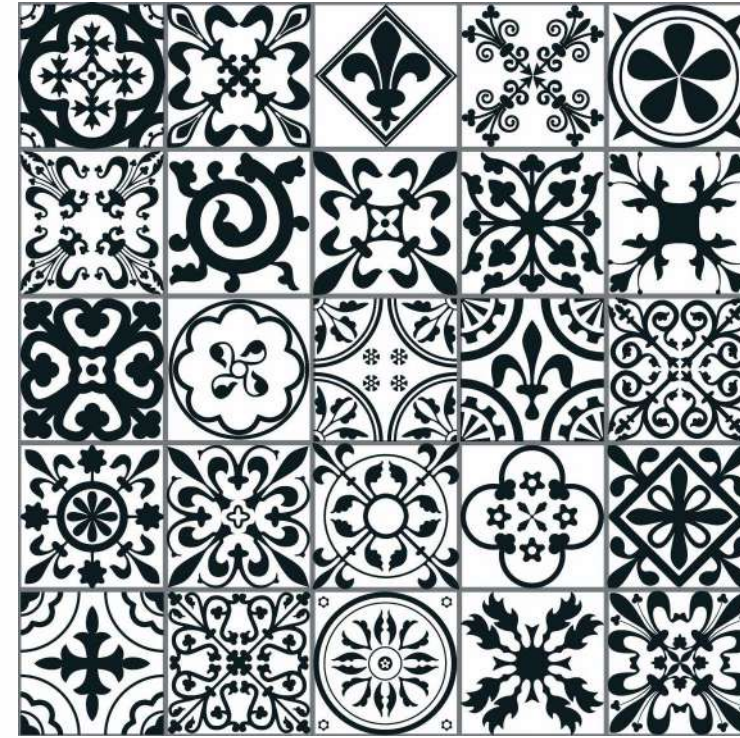

MOROCCAN MIX

FINISH - MATT
COLLECTION - DIGI PORCELAIN TILES
RANDOM - 6 FACES

NEBULA COLLECTION
60x60cm - Gres Porcelain

MOROCCAN RUST

FINISH - MATT
COLLECTION - DIGI PORCELAIN TILES
RANDOM - 6 FACES

MOROCCAN WHITE