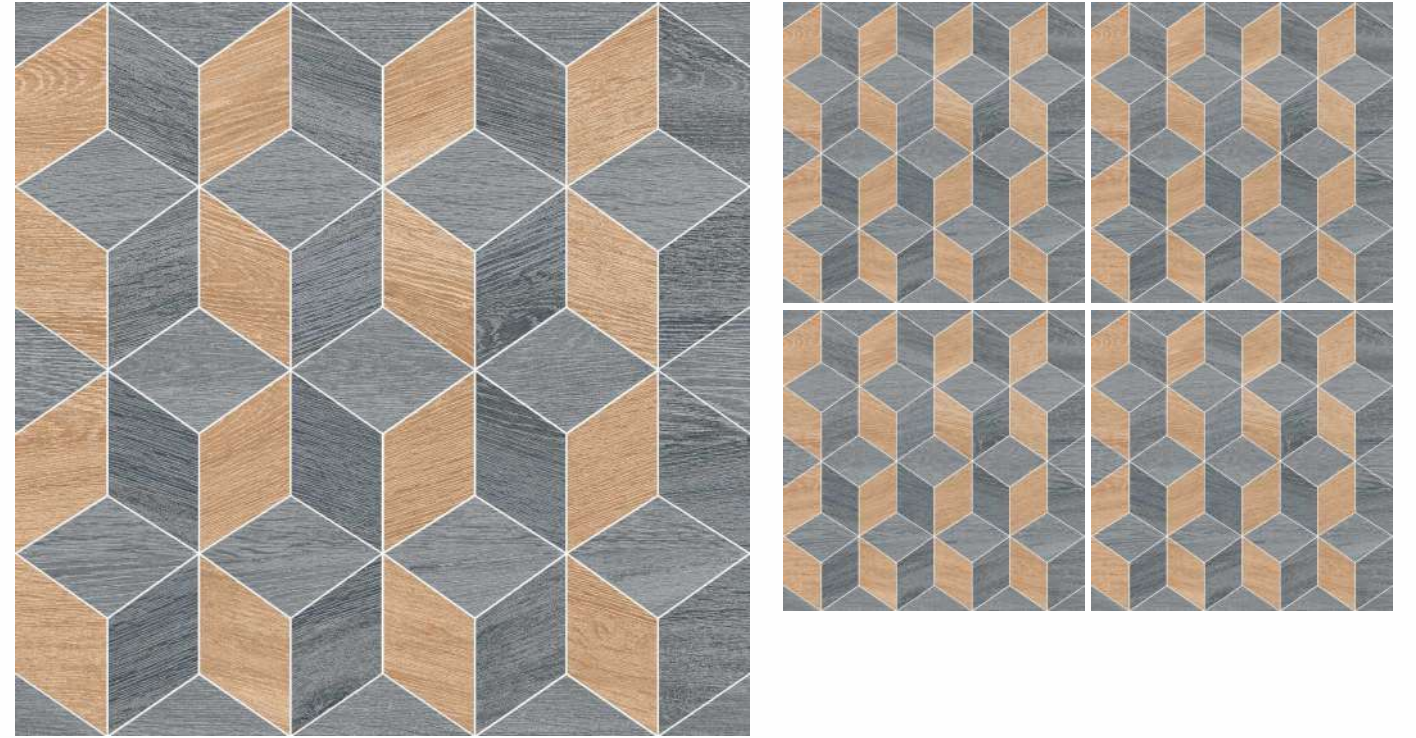

STOBACK YELLOW

ZOOM VIEW

FINISH - MATT
COLLECTION - NEBULA COLLECTION
RANDOM - 6 FACES

NEBULA COLLECTION
60x60cm - Gres Porcelain

STOBACK YELLOW

NEBULA COLLECTION
60x60cm - Gres Porcelain

SWEDAN BROWN

SWEDAN GREY