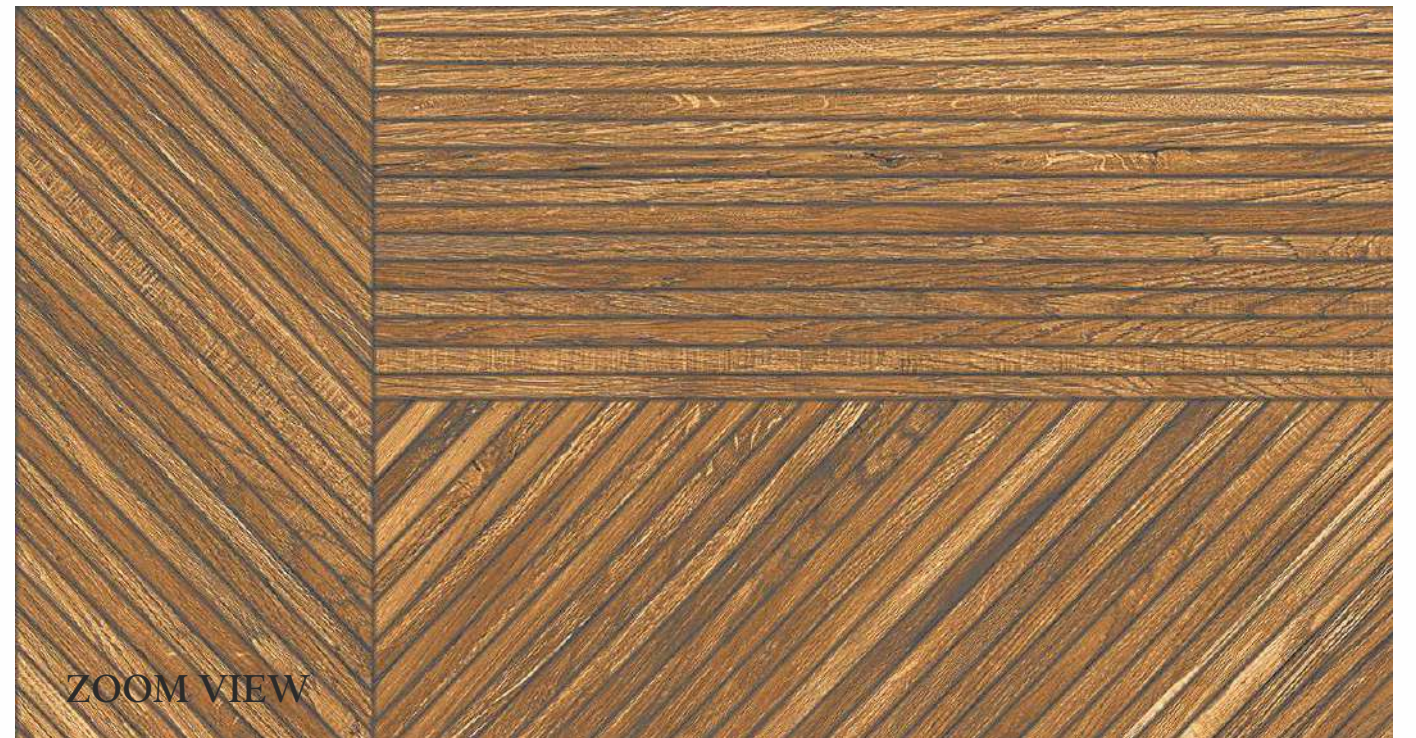

ZOOM VIEW

FINISH - MATT
COLLECTION - NEBULA COLLECTION
RANDOM - 6 FACES