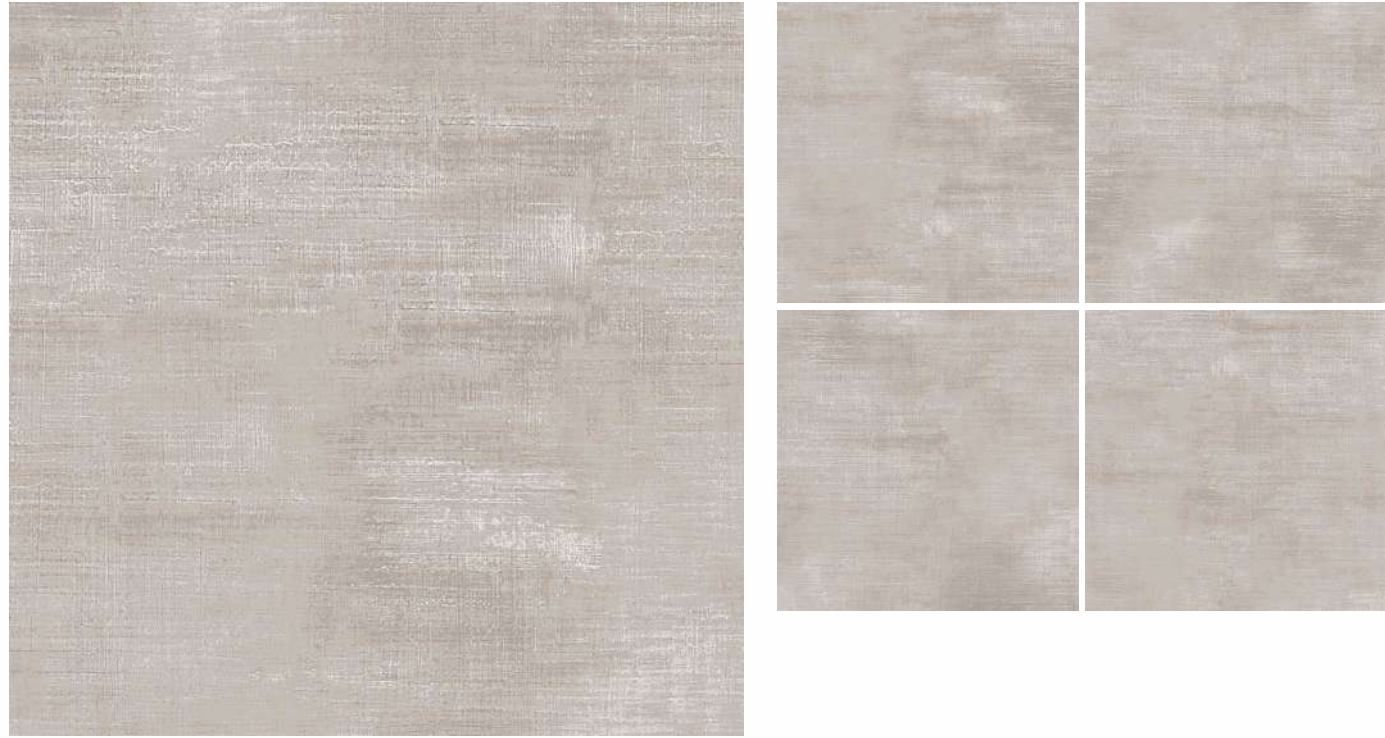

NEBULA COLLECTION
60x60cm - Gres Porcelain