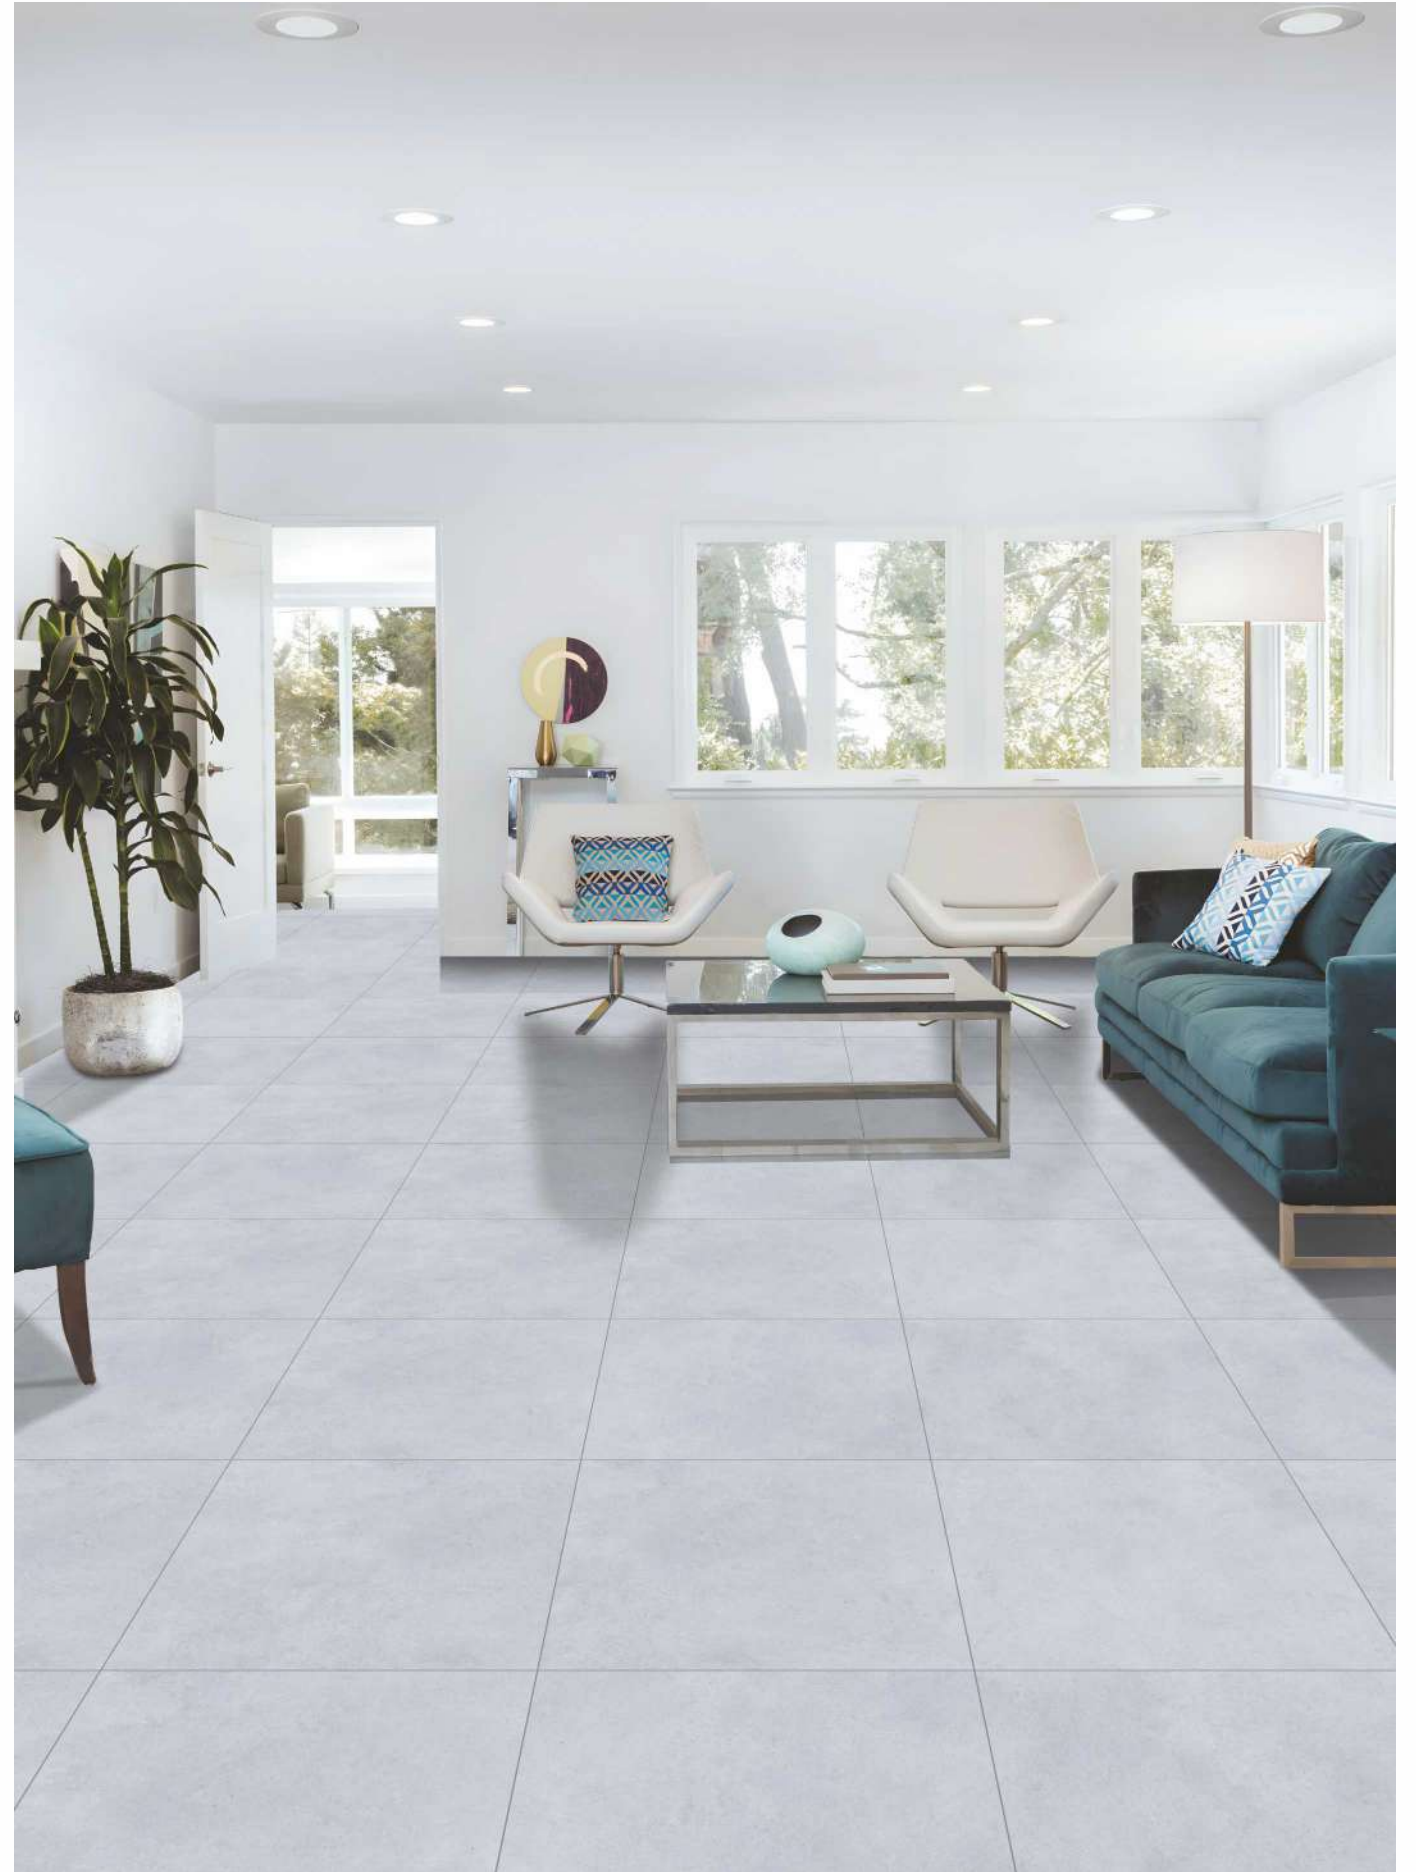

ZOOM VIEW

FINISH - MATT
COLLECTION - NEBULA COLLECTION
RANDOM - 6 FACES

FLORA BLUE