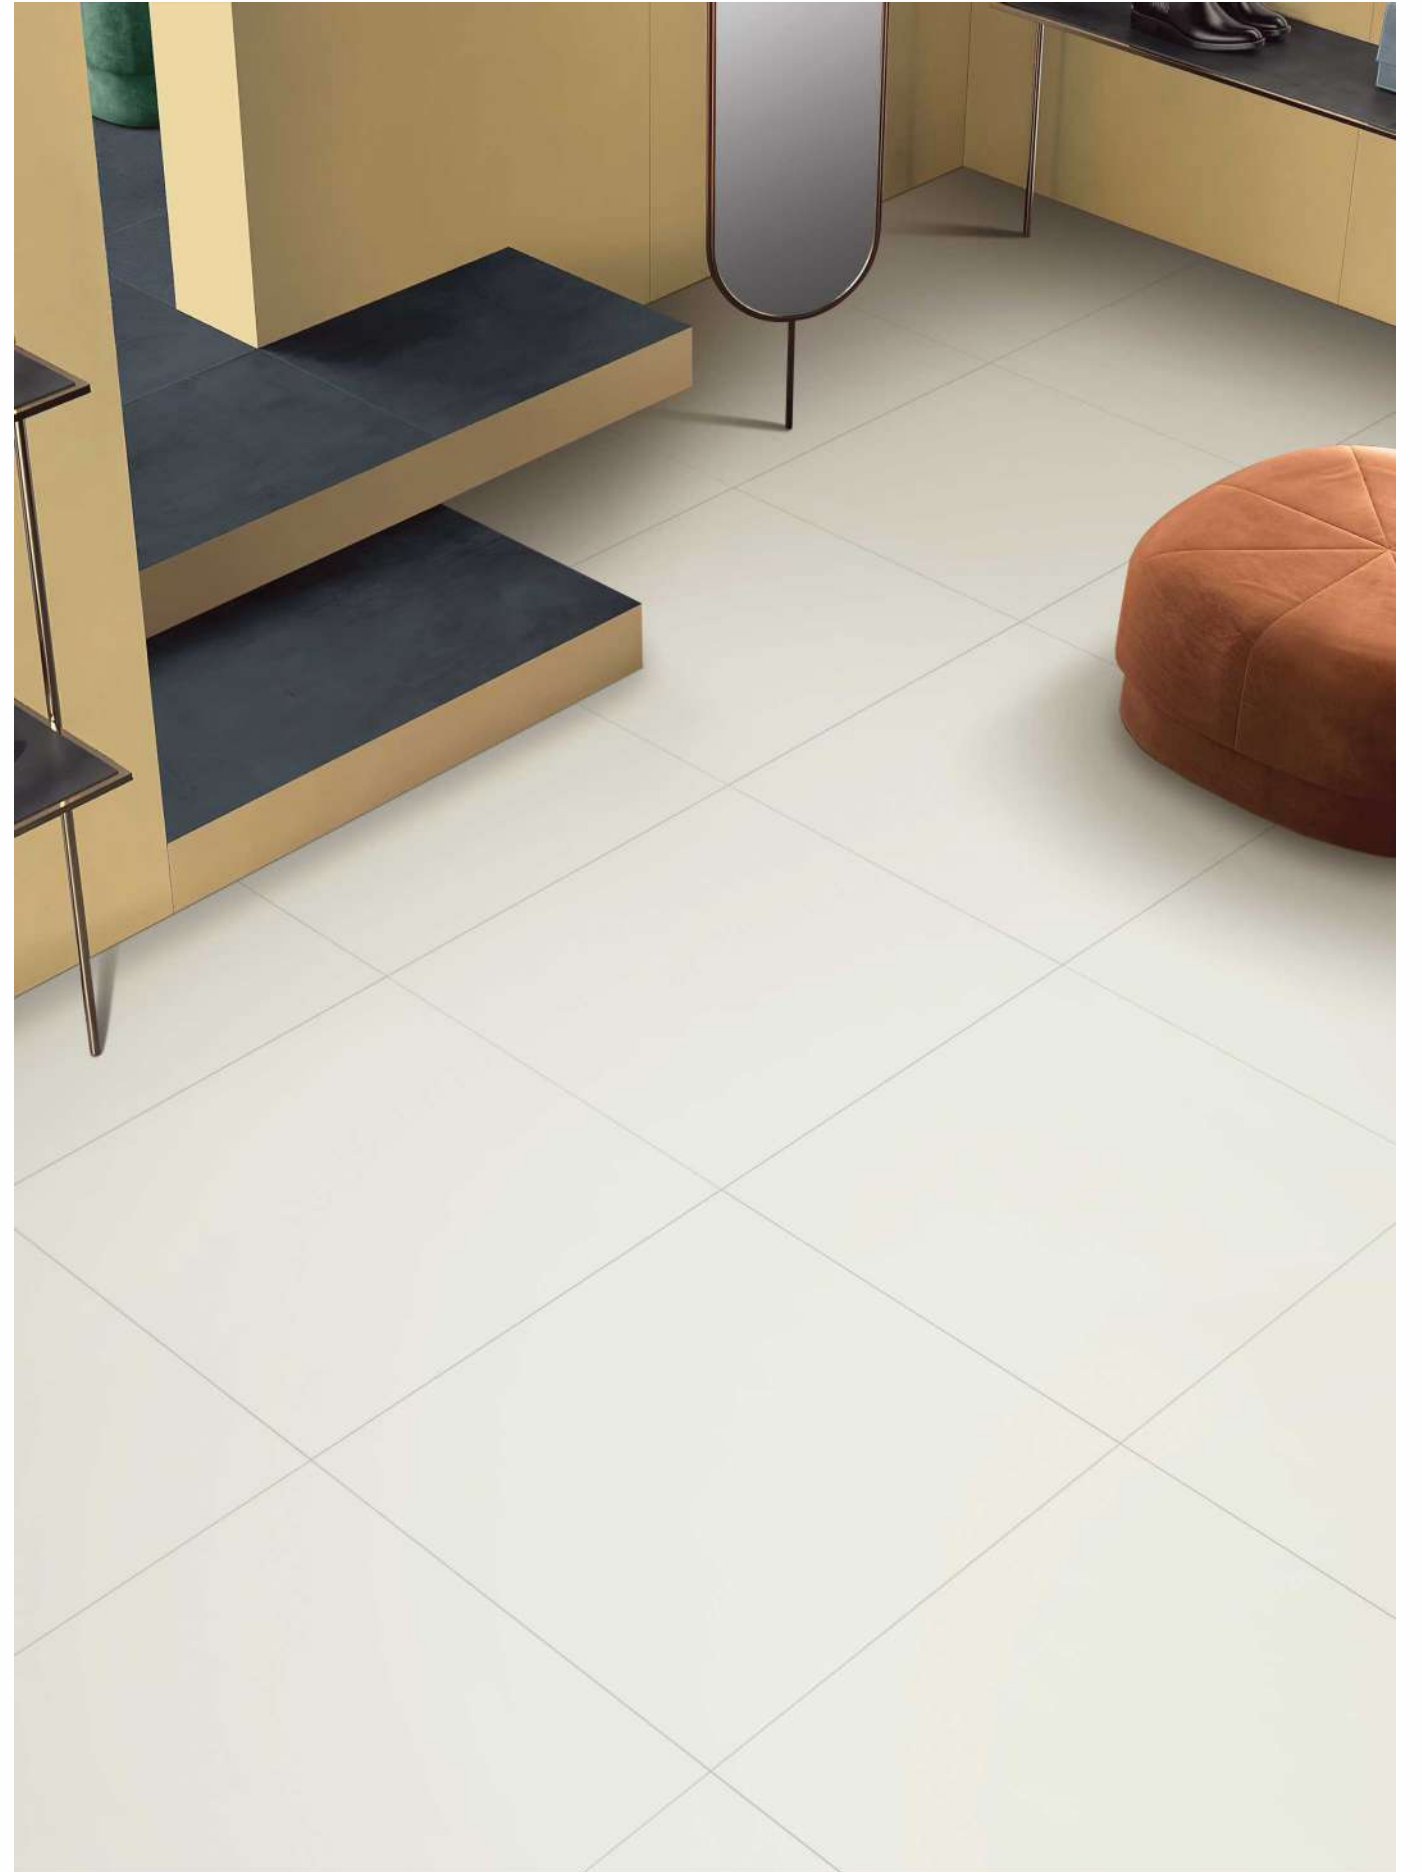

LOVITO NERO

MONOTONE COLLECTION
60x60cm - Gres Porcelain

LOVITO OFF WHITE

ZOOM VIEW

FINISH - MATT
COLLECTION - MONOTONE COLLECTION
RANDOM - 1 FACES

LOVITO OFF WHITE

NEBULA COLLECTION
60x60cm - Gres Porcelain