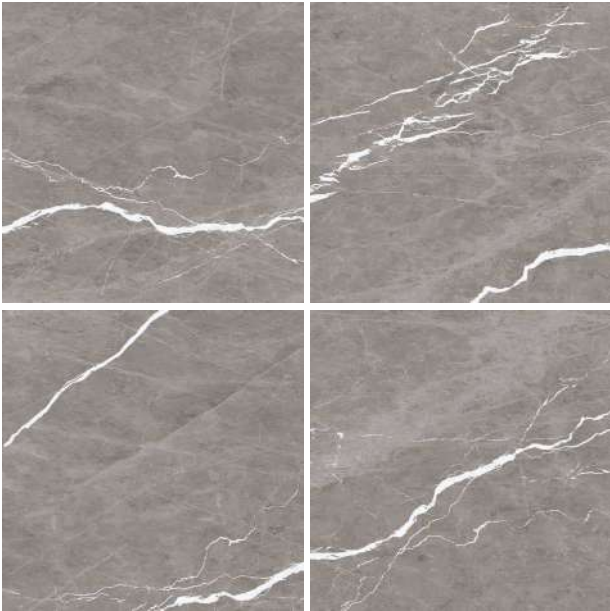

NEBULA COLLECTION
60x60cm - Gres Porcelain

MONTANA BLACK