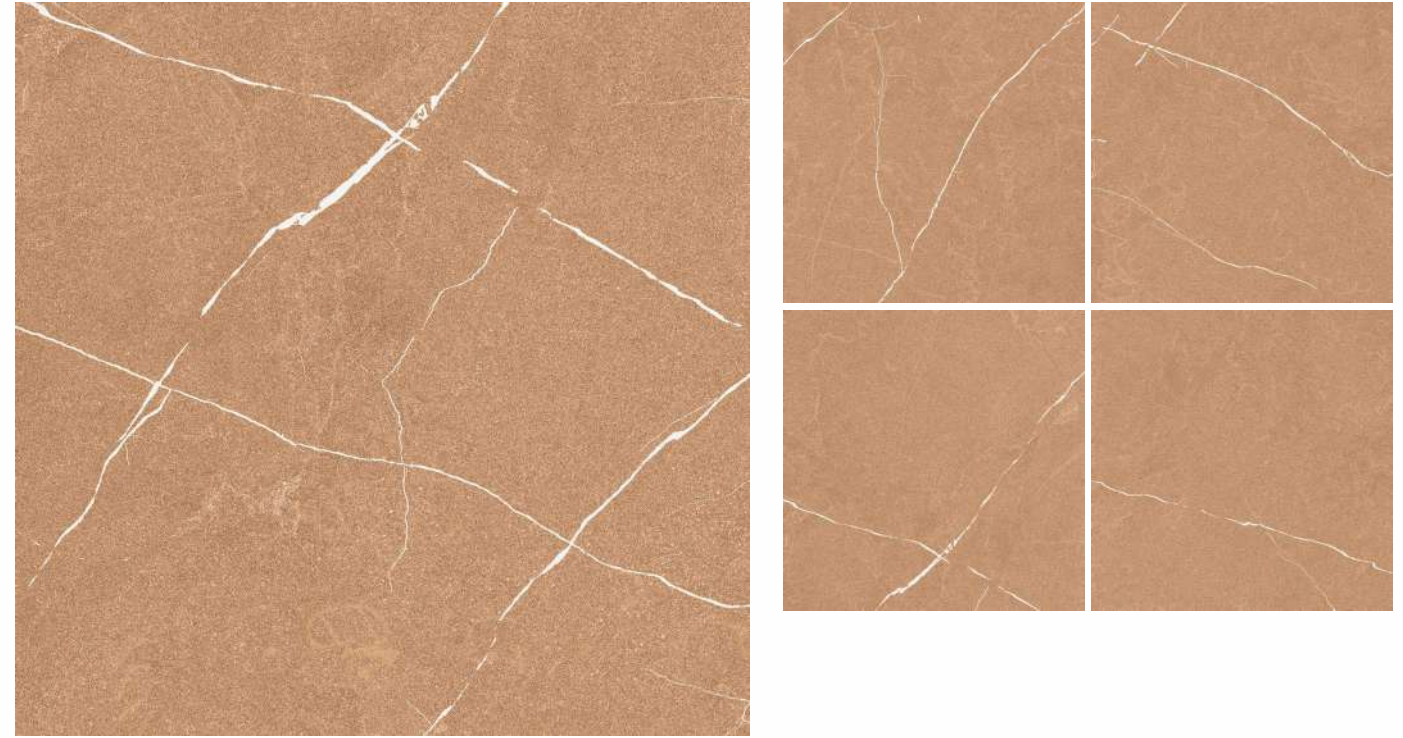

QUEBEC BLANCO

ZOOM VIEW

FINISH - MATT
COLLECTION - NEBULA COLLECTION
RANDOM - 8 FACES

NEBULA COLLECTION
60x60cm - Gres Porcelain

QUEBEC BLACK

ZOOM VIEW

FINISH - MATT
COLLECTION - NEBULA COLLECTION
RANDOM - 8 FACES