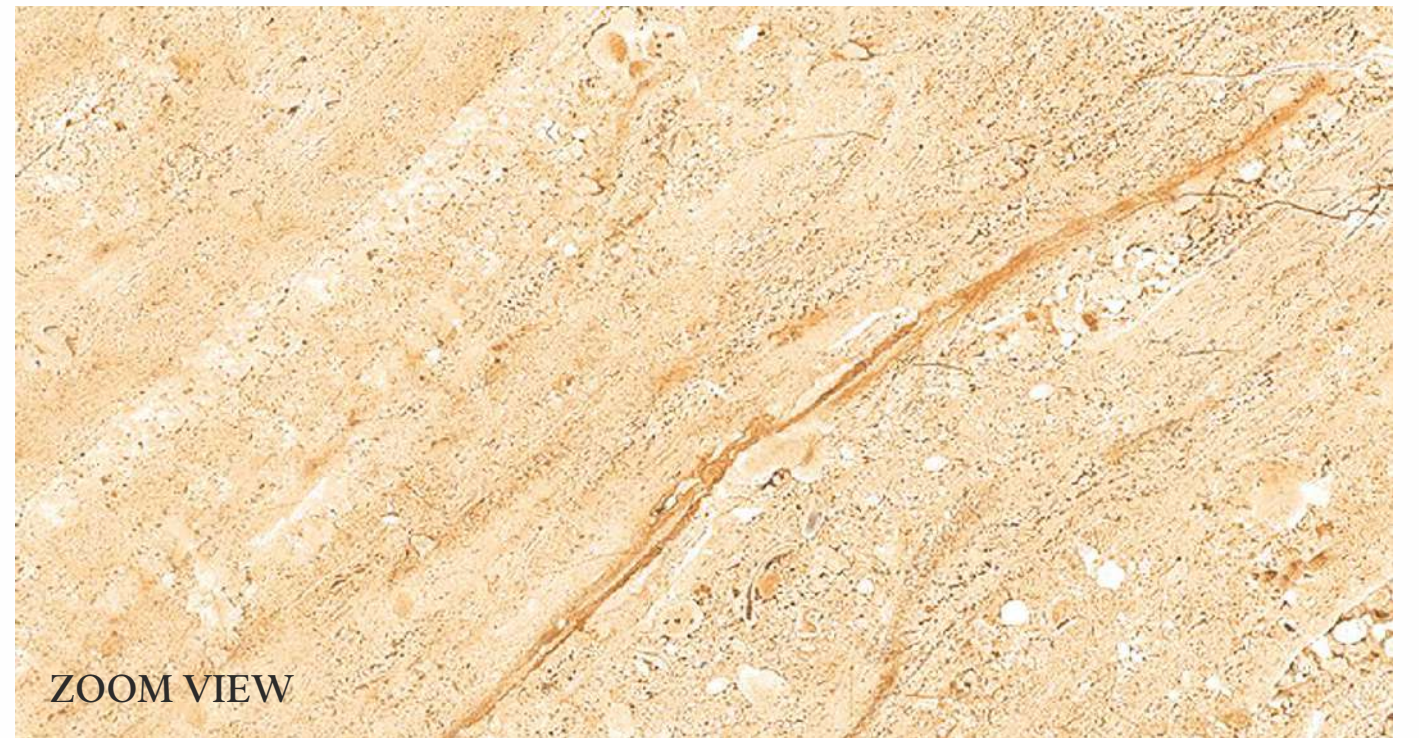

NEBULA COLLECTION
60x60cm - Gres Porcelain

GAINY GREEN

ZOOM VIEW

FINISH - MATT
COLLECTION - NEBULA COLLECTION
RANDOM - 6 FACES

GAINY NATURAL

ZOOM VIEW

FINISH - MATT
COLLECTION - NEBULA COLLECTION
RANDOM - 6 FACES