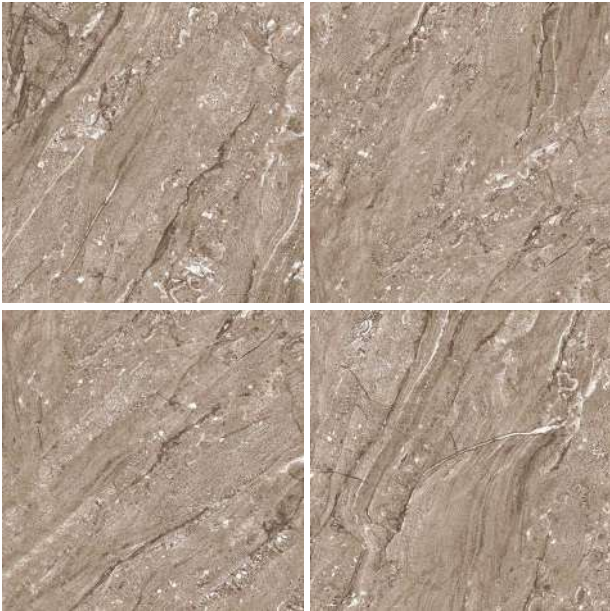

NEBULA COLLECTION
60x60cm - Gres Porcelain

GAINY BLANCO

ZOOM VIEW

FINISH - MATT
COLLECTION - NEBULA COLLECTION
RANDOM - 6 FACES

GAINY CHOCCO

ZOOM VIEW

FINISH - MATT
COLLECTION - NEBULA COLLECTION
RANDOM - 6 FACES