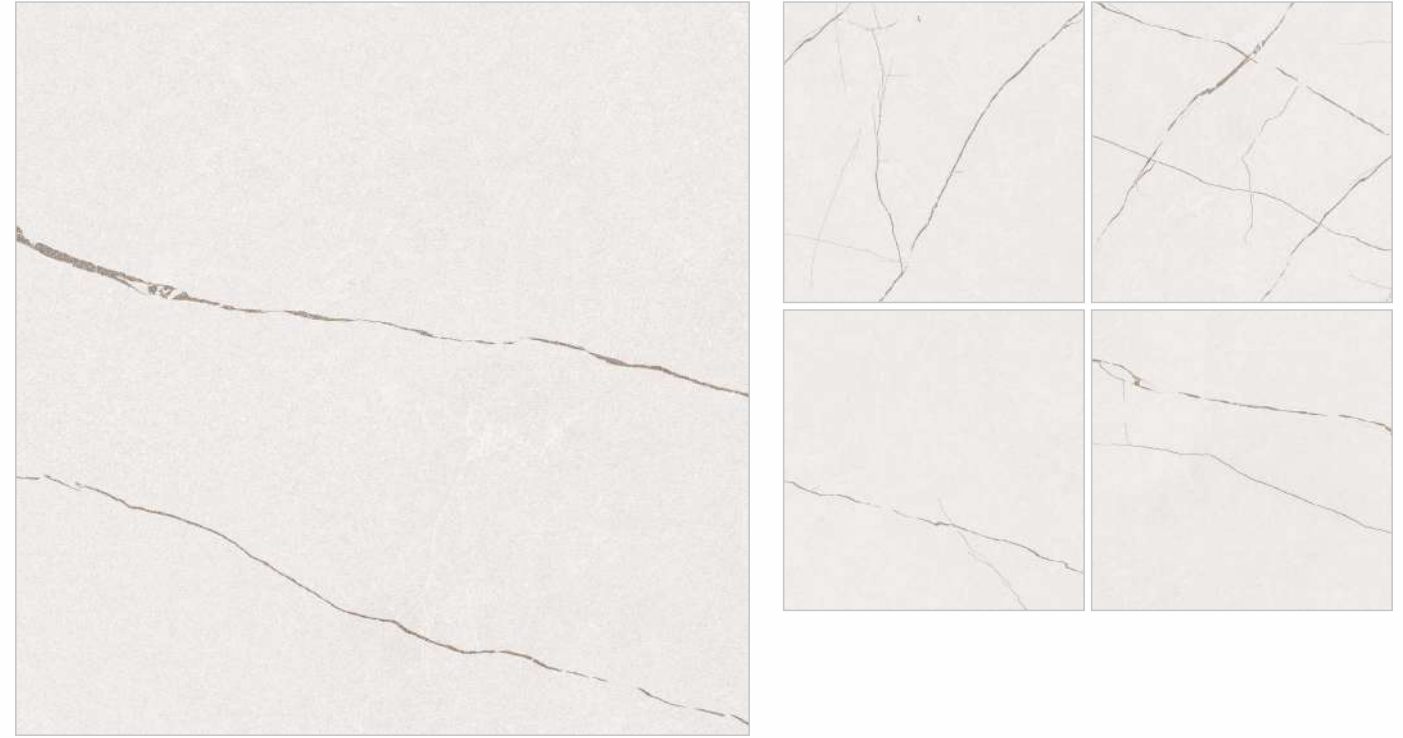

QUEBEC BLANCO

ZOOM VIEW

FINISH - MATT
COLLECTION - NEBULA COLLECTION
RANDOM - 8 FACES

NEBULA COLLECTION
60x60cm - Gres Porcelain

QUEBEC BLACK

ZOOM VIEW

FINISH - MATT
COLLECTION - NEBULA COLLECTION
RANDOM - 8 FACES