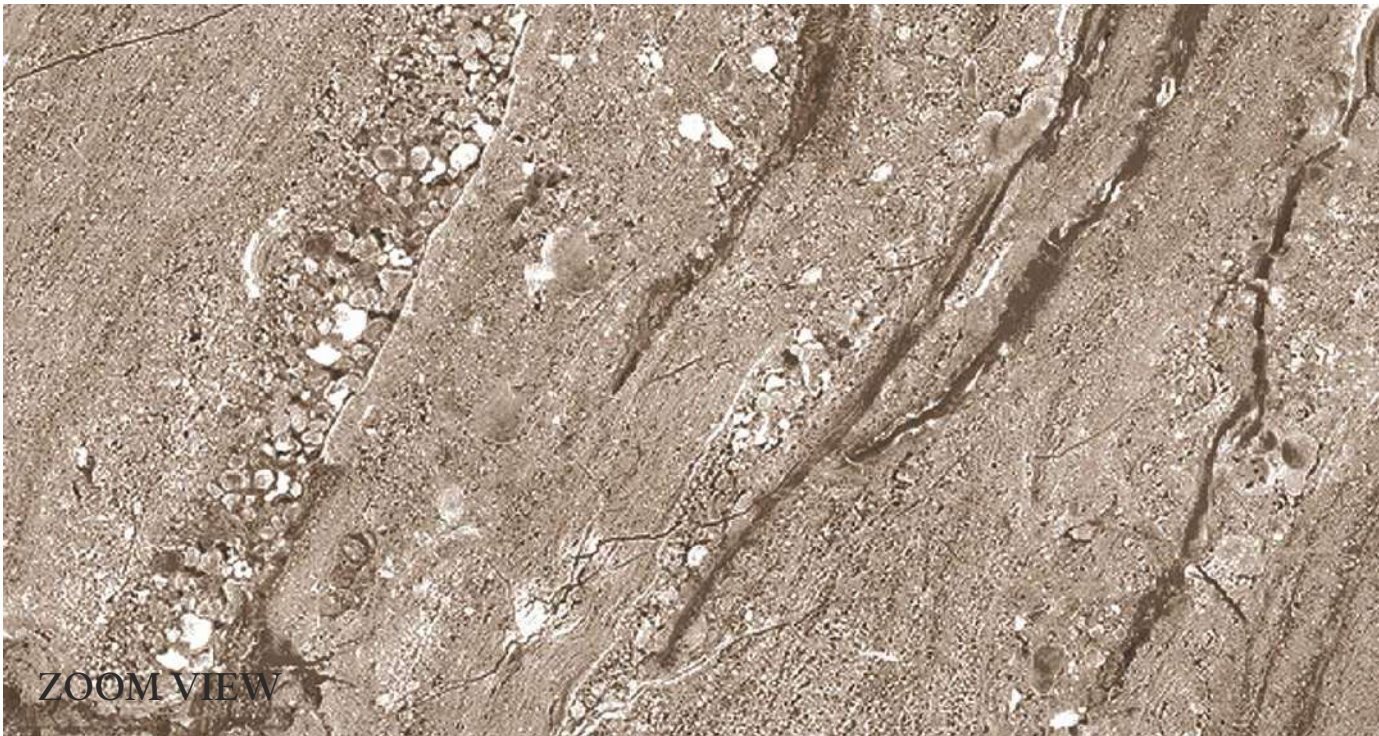

NEBULA COLLECTION
60x60cm - Gres Porcelain

GAINY BLANCO

ZOOM VIEW

FINISH - MATT
COLLECTION - NEBULA COLLECTION
RANDOM - 6 FACES

GAINY CHOCCO

ZOOM VIEW

FINISH - MATT
COLLECTION - NEBULA COLLECTION
RANDOM - 6 FACES