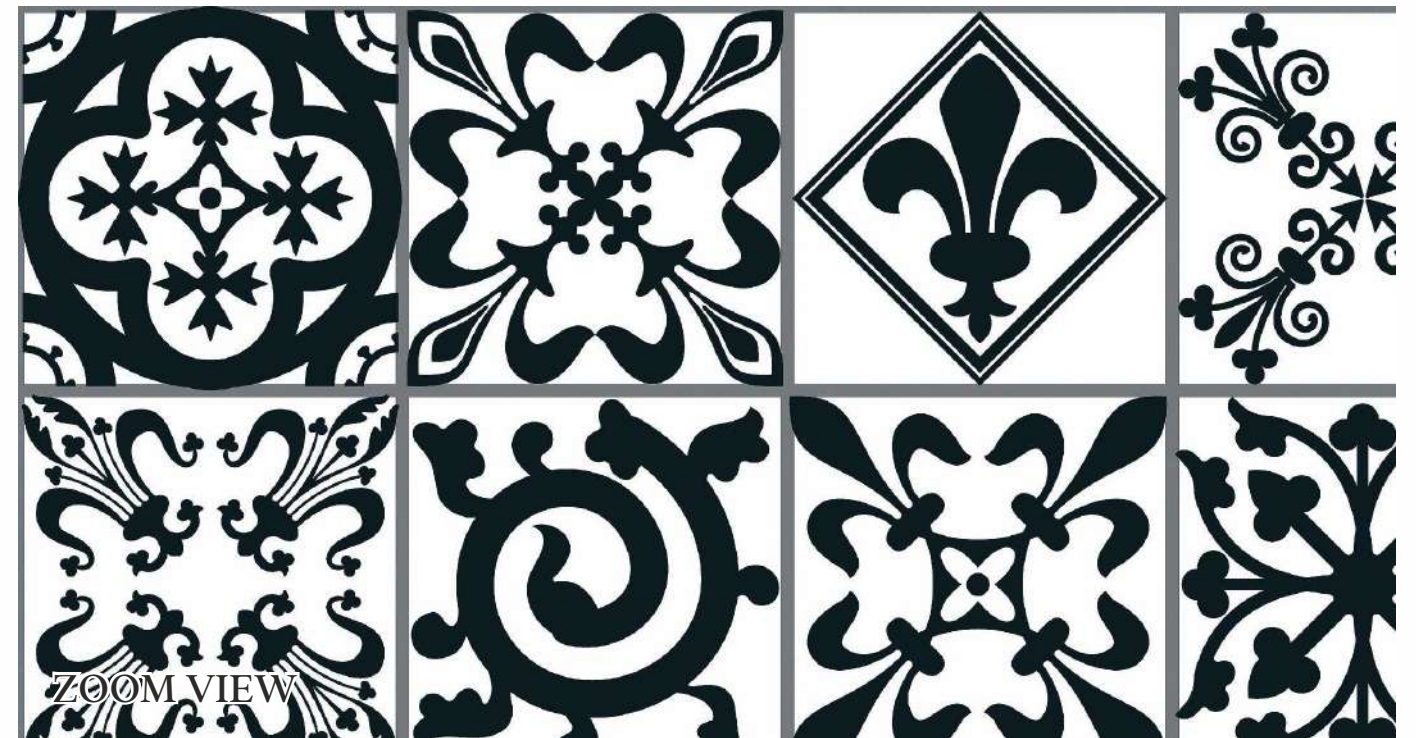

MOROCCAN MIX

FINISH - MATT
COLLECTION - DIGI PORCELAIN TILES
RANDOM - 6 FACES

NEBULA COLLECTION
60x60cm - Gres Porcelain

MOROCCAN RUST

FINISH - MATT
COLLECTION - DIGI PORCELAIN TILES
RANDOM - 6 FACES

MOROCCAN WHITE