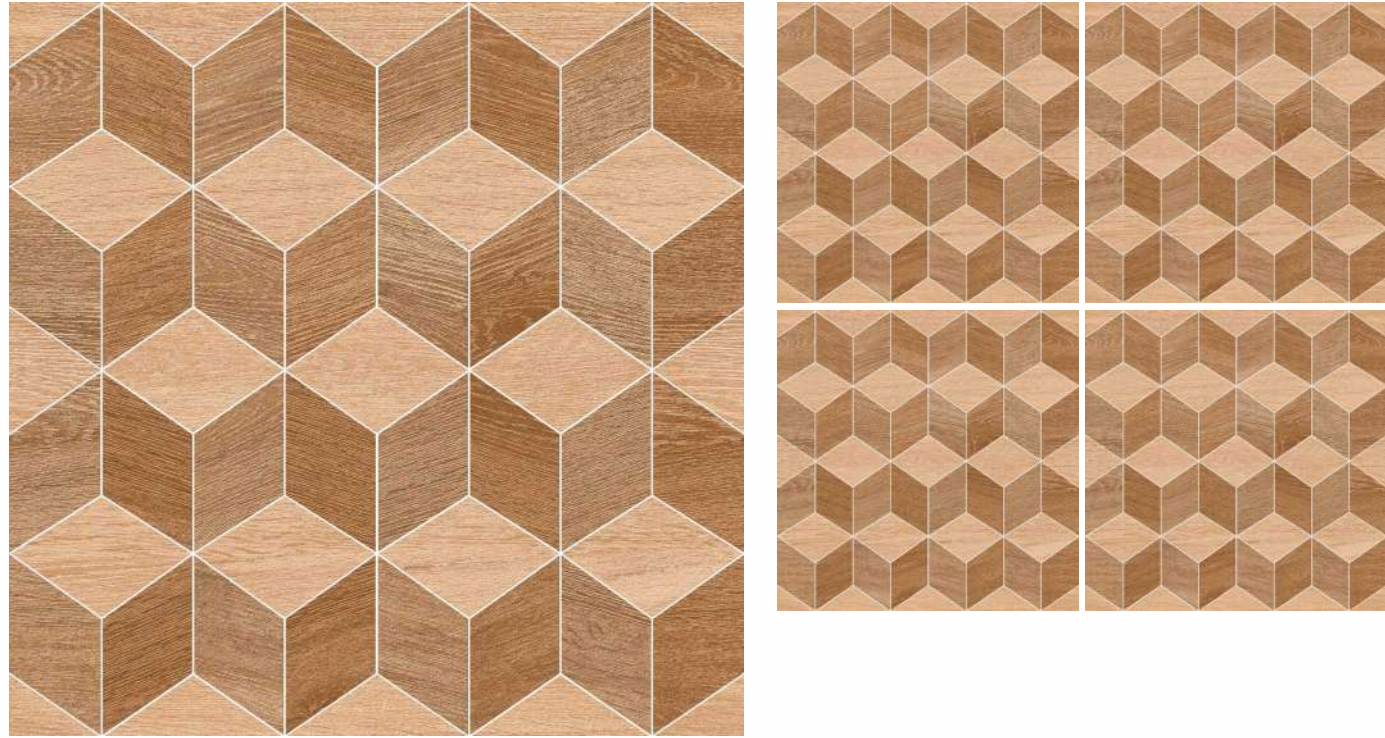

STOBACK YELLOW

ZOOM VIEW

FINISH - MATT
COLLECTION - NEBULA COLLECTION
RANDOM - 6 FACES

NEBULA COLLECTION
60x60cm - Gres Porcelain

STOBACK YELLOW

NEBULA COLLECTION
60x60cm - Gres Porcelain

SWEDAN BROWN

SWEDAN GREY