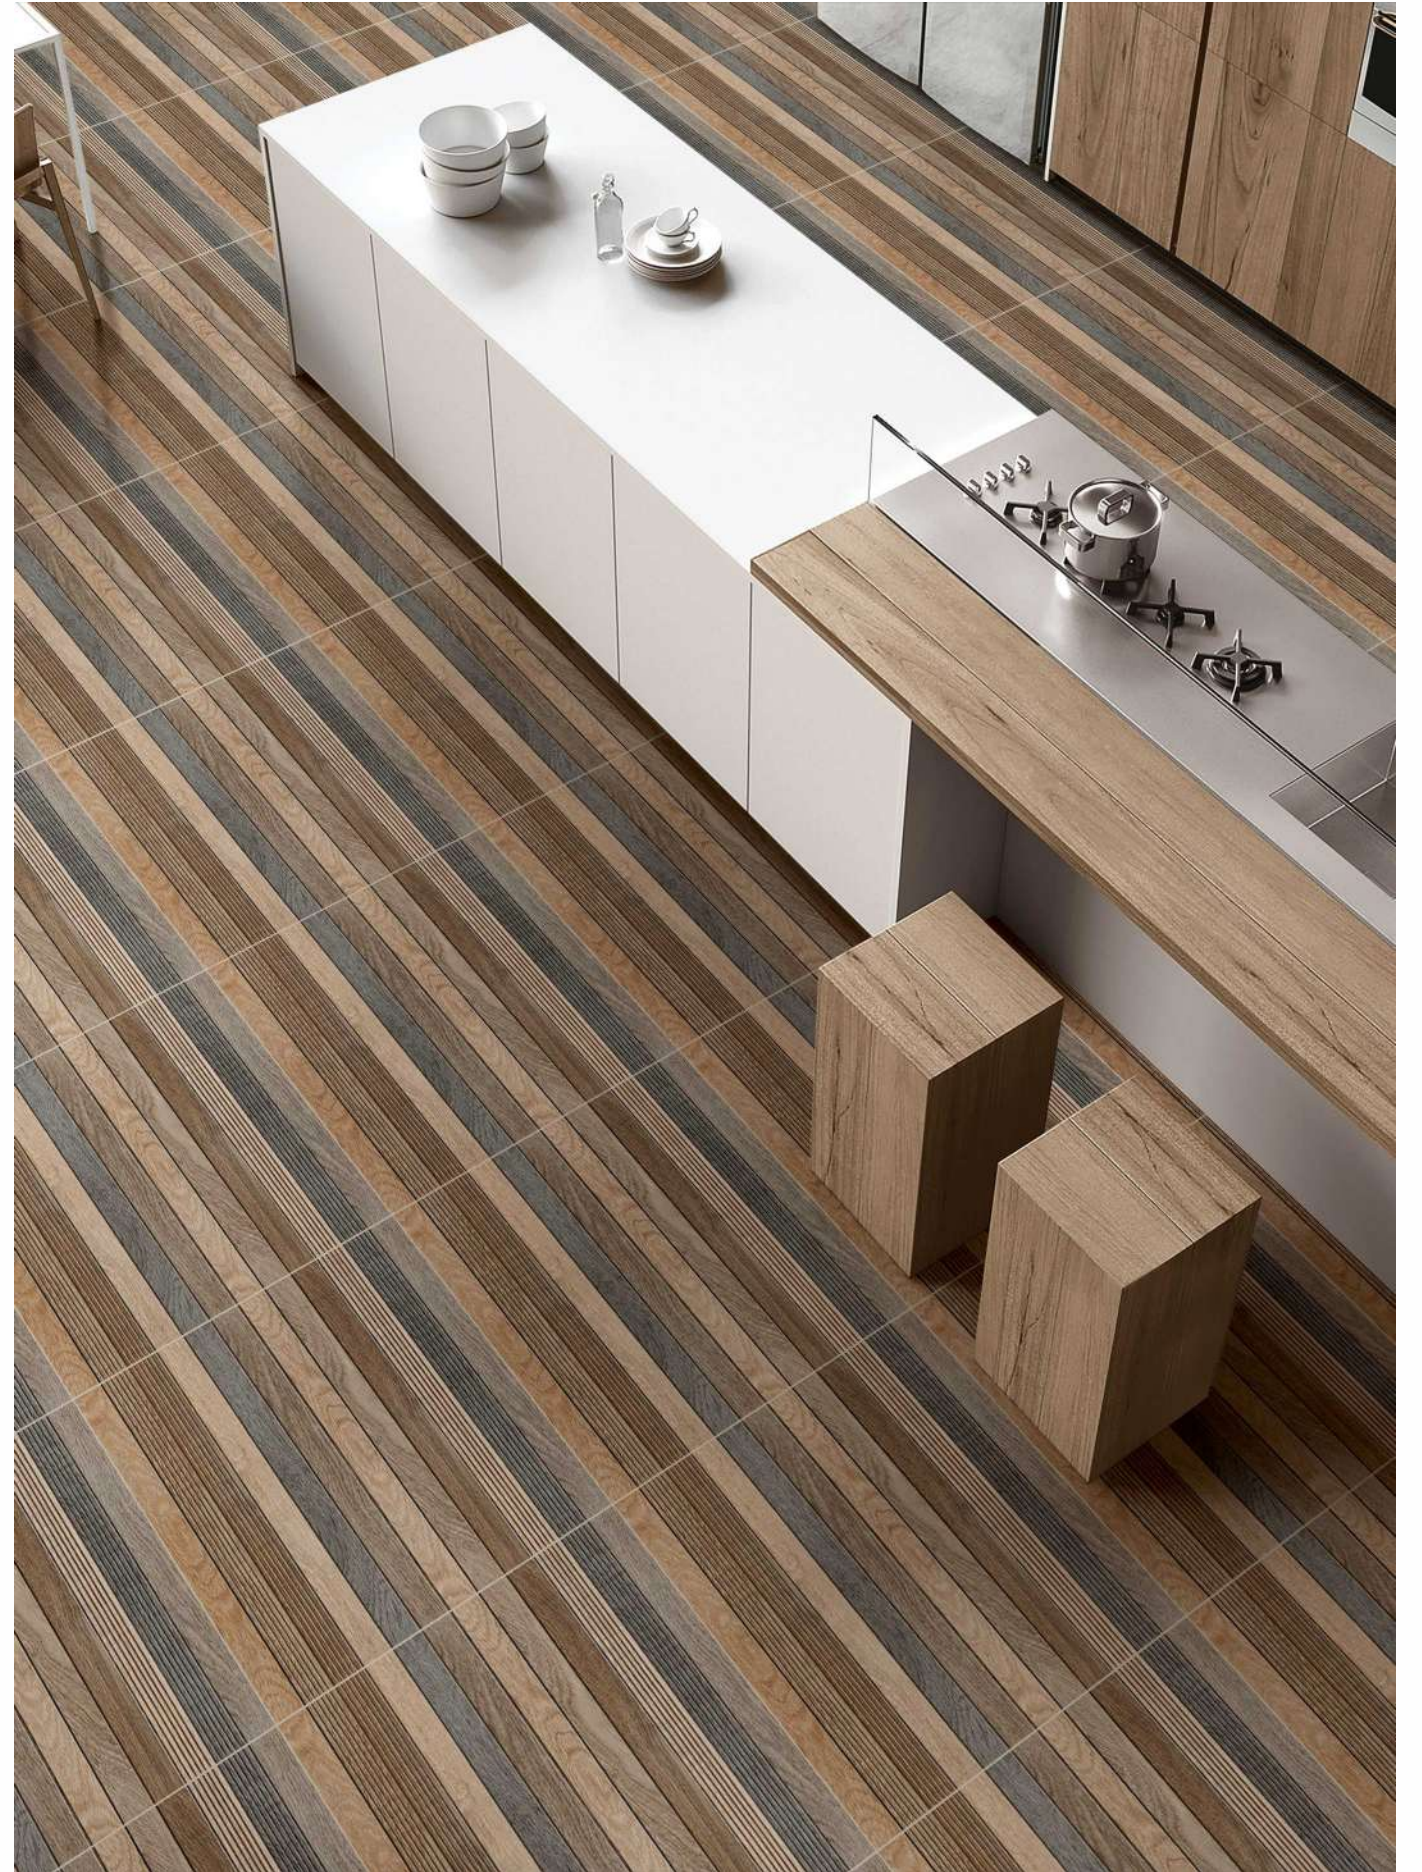

FINISH - MATT
COLLECTION - NEBULA COLLECTION
RANDOM - 6 FACES

ZALTAN STRIP