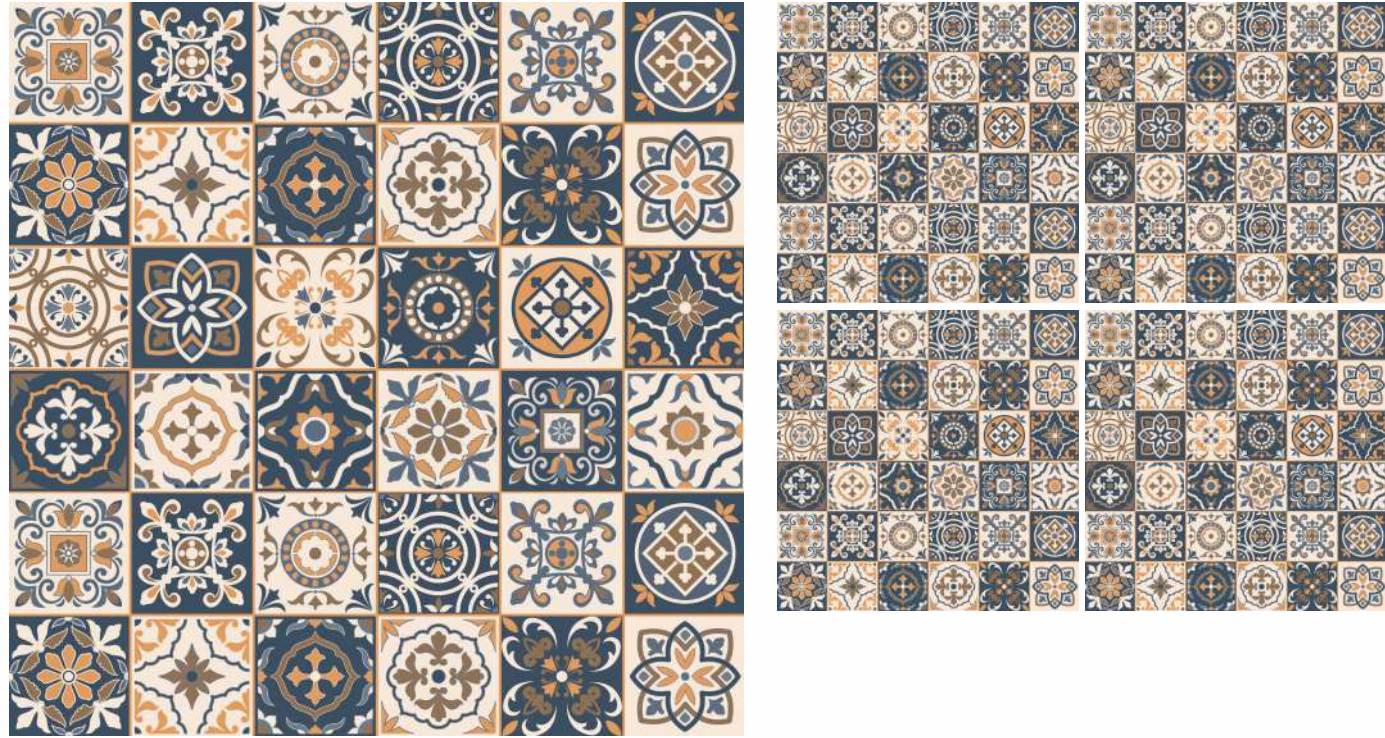

MONTANA YELLOW

ZOOM VIEW

FINISH - MATT
COLLECTION - NEBULA COLLECTION
RANDOM - 8 FACES

MONTANA YELLOW

NEBULA COLLECTION
60x60cm - Gres Porcelain

MOROCCAN BEIGE

FINISH - MATT
COLLECTION - DIGI PORCELAIN TILES
RANDOM - 6 FACES