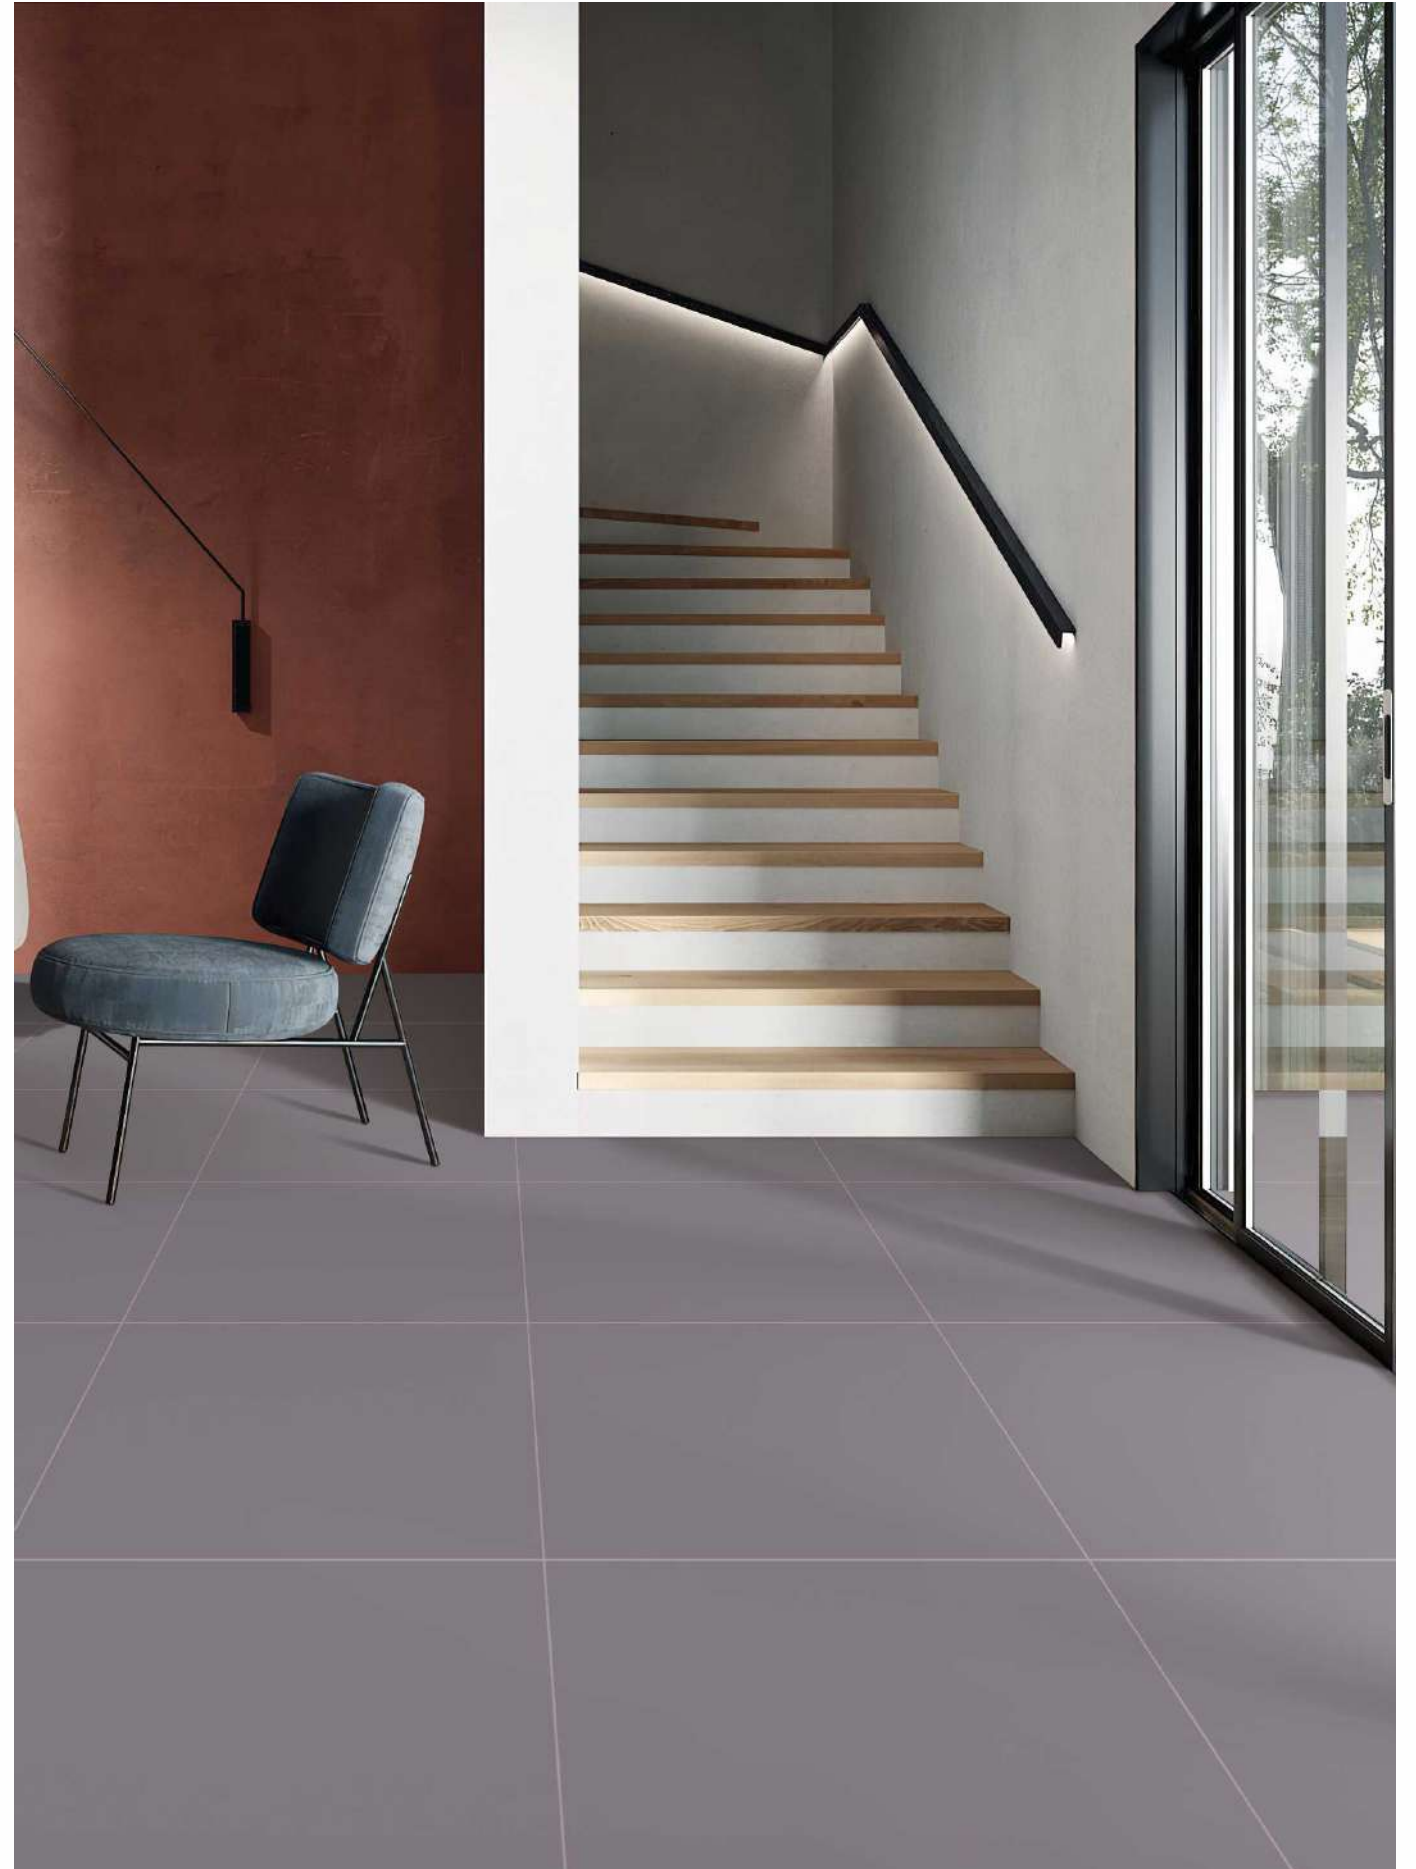

FINISH - MATT
COLLECTION - MONOTONE COLLECTION
RANDOM - 1 FACES

LOVITO COFFEE