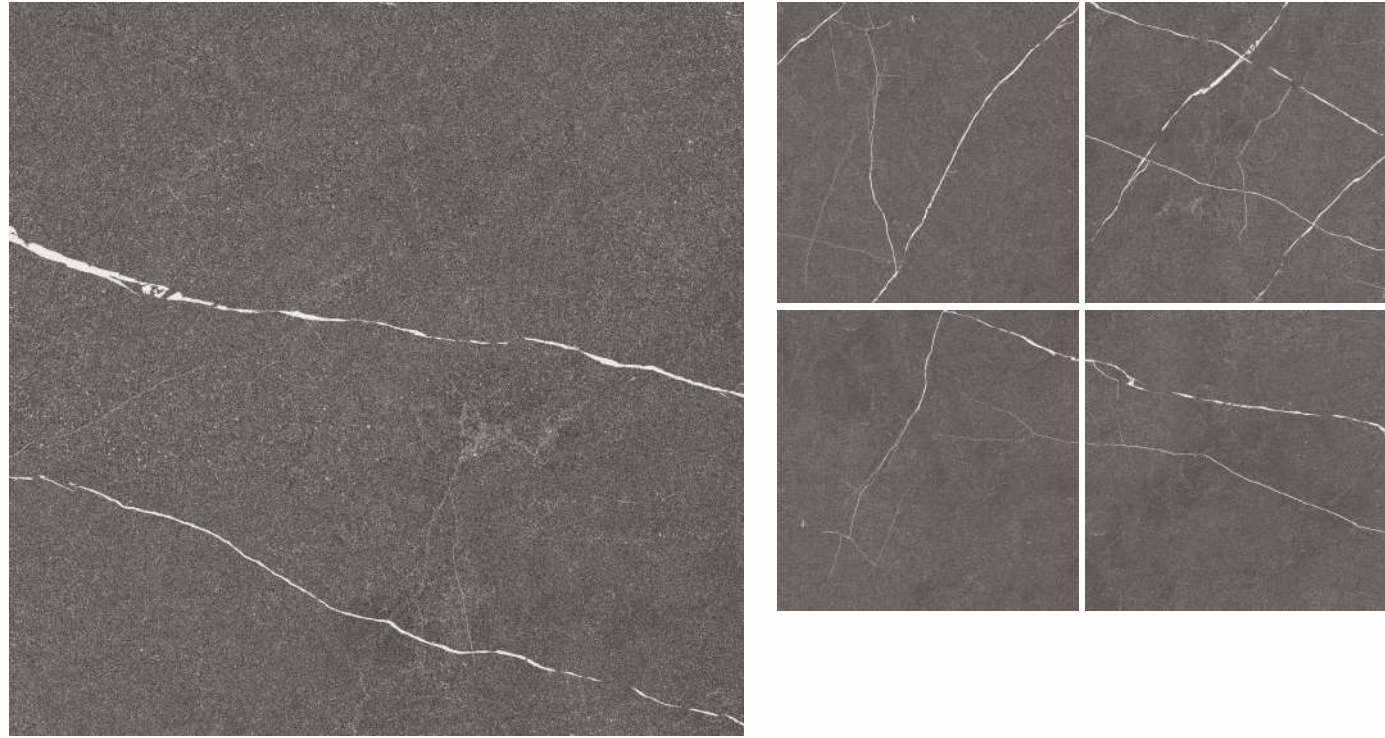

QUEBEC BLANCO

ZOOM VIEW

FINISH - MATT
COLLECTION - NEBULA COLLECTION
RANDOM - 8 FACES

NEBULA COLLECTION
60x60cm - Gres Porcelain

QUEBEC BLACK

ZOOM VIEW

FINISH - MATT
COLLECTION - NEBULA COLLECTION
RANDOM - 8 FACES