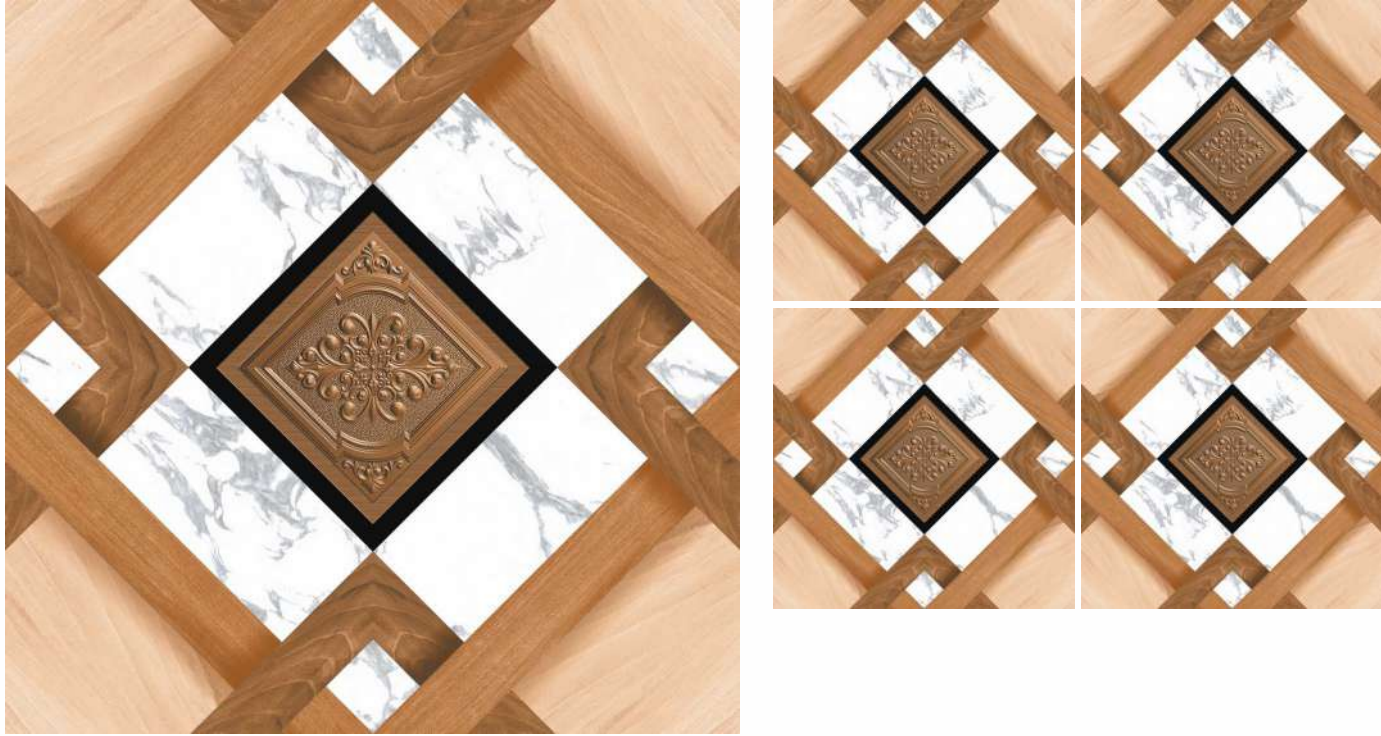

ASTANA BEIGE

ZOOM VIEW

FINISH - MATT
COLLECTION - NEBULA COLLECTION
RANDOM - 6 FACES

ASTANA BLUE

ZOOM VIEW

FINISH - MATT
COLLECTION - NEBULA COLLECTION
RANDOM - 6 FACES

NEBULA COLLECTION
60x60cm - Gres Porcelain