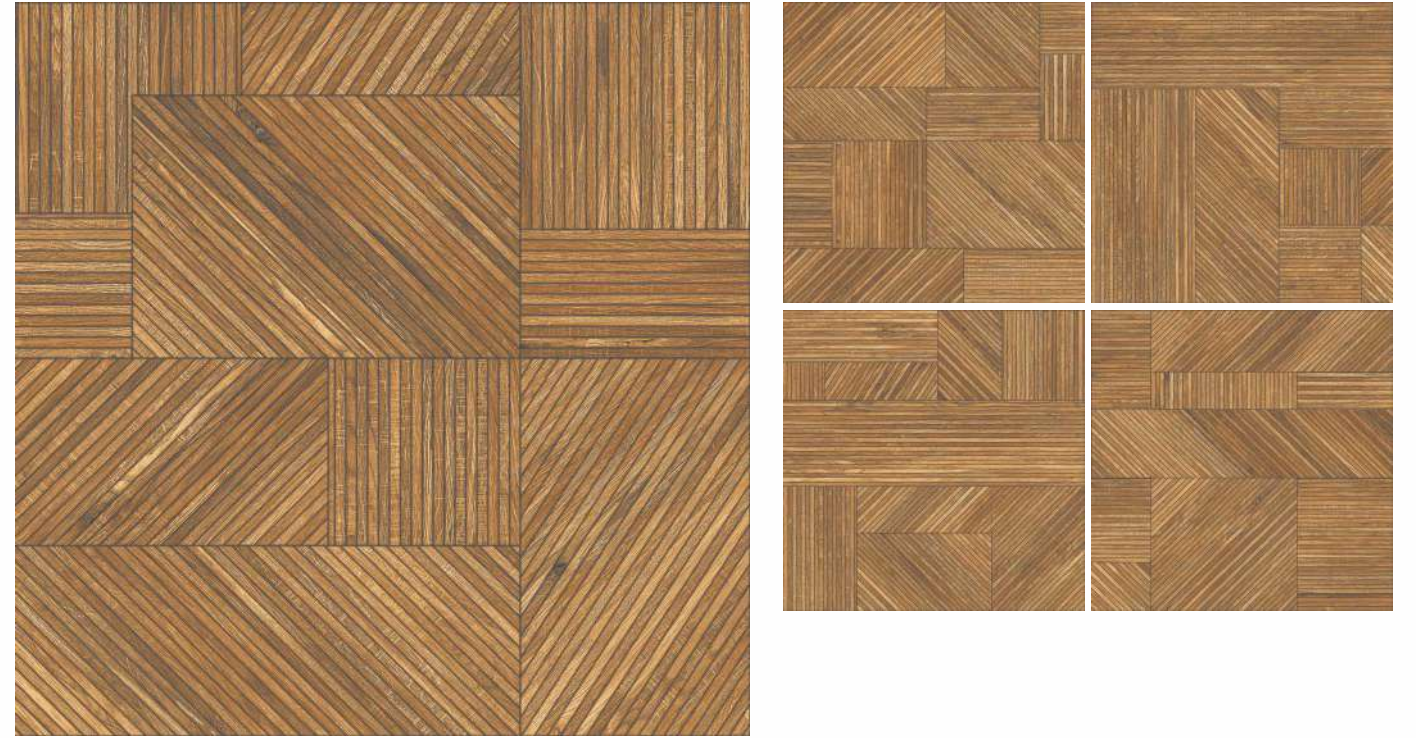

STATVARIO GREY

ZOOM VIEW

FINISH - MATT
COLLECTION - NEBULA COLLECTION
RANDOM - 6 FACES

NEBULA COLLECTION
60x60cm - Gres Porcelain

STOBACK CREAM

ZOOM VIEW

FINISH - MATT
COLLECTION - NEBULA COLLECTION
RANDOM - 6 FACES