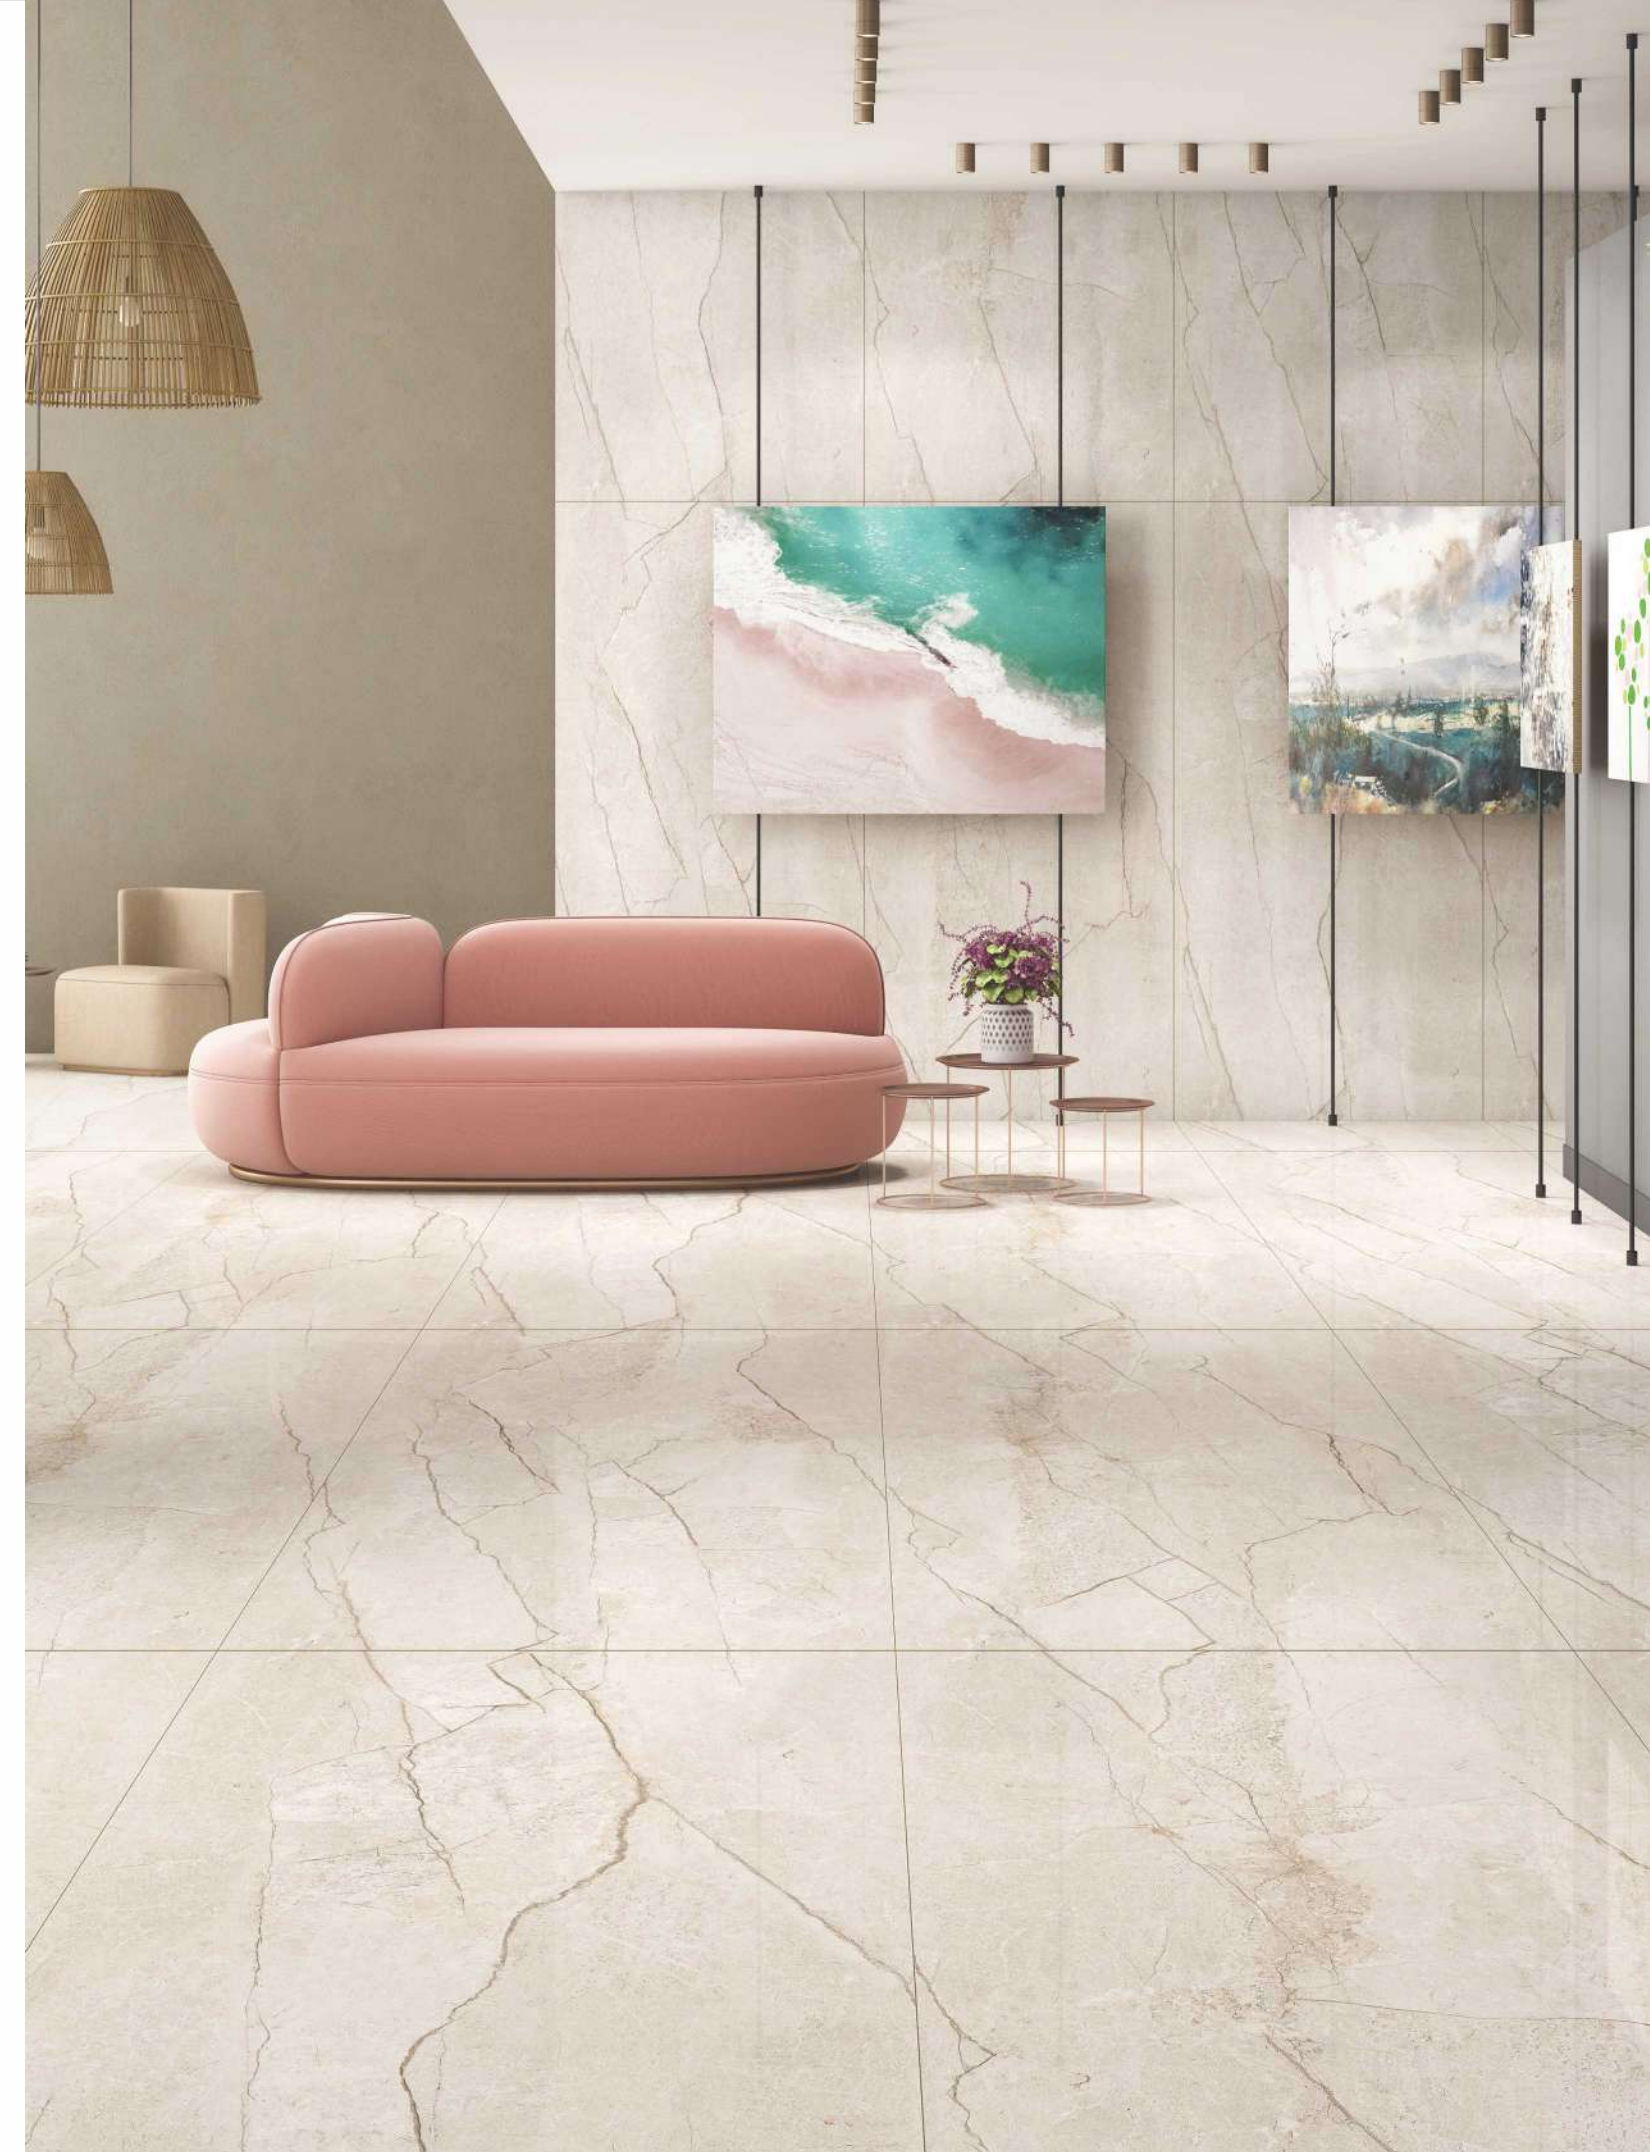

ENDLESS COLLECTION
80x160cm - 9mm THICKNESS

ENDLESS COLLECTION

Add the essence of extravaganza with the Endless Collection that puts a sip of suave to your space, making it grander, bolder, and larger than before. The creative imagery that it adds makes your abode an inviting entity. The Collection comes with a myriad range of patterns that imbibe your imagination and enhance the primness of your space.

Wall
INFINITY GLITZ 1016
80x160cm
GLOSSY

Floor
INFINITY GLITZ 1016
80x160cm
GLOSSY