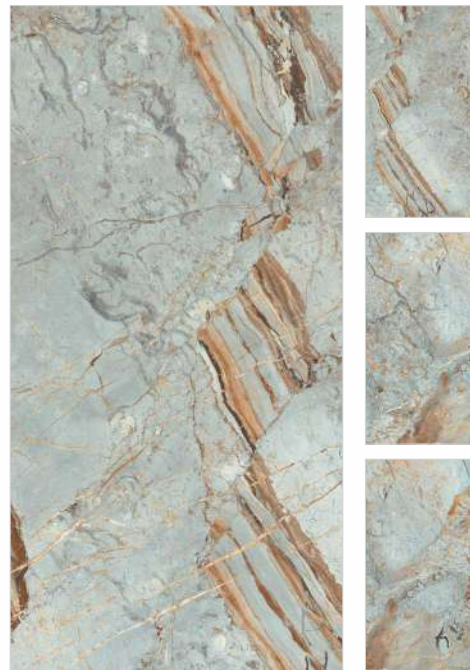

BRECCIA IMPERIAL SKY

Finish High Gloss
Random 4 Face
Collection Quantiko High Gloss