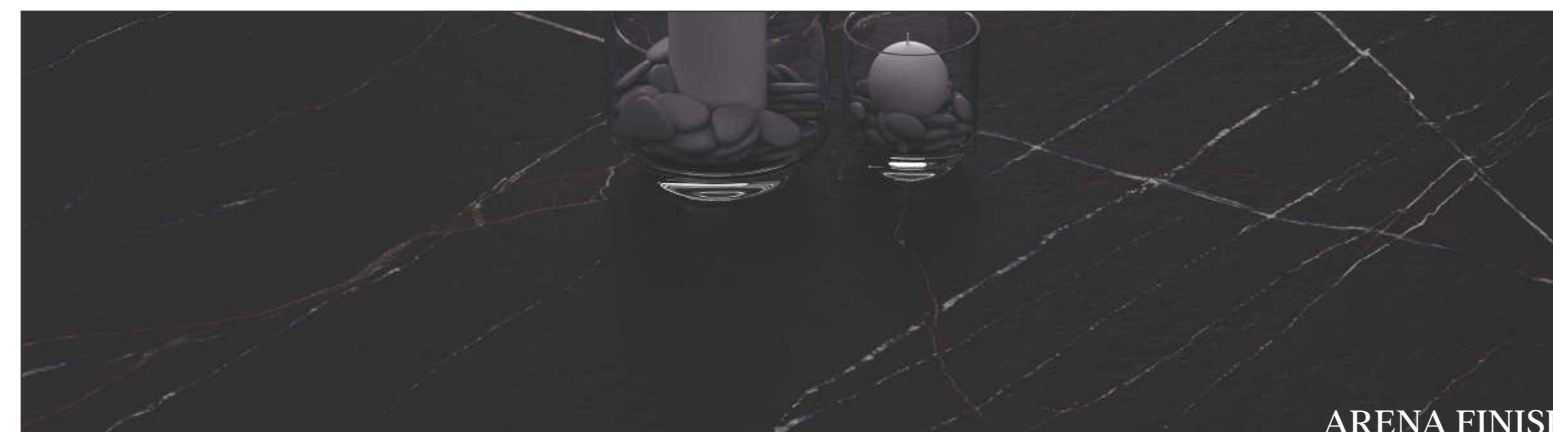

SIZE & THICKNESS

MULTI-FUNCTIONAL MARVELS

The 80x160cm size in 9mm thickness offer multifarious applicability options, creating a cohesive look that inspires and stimulates the will to live a lifestyle inspired by nature. With extensive options in finish, design, and much more, these surfaces are architectural wonders that add personality and character to the area of applicability, offering understated elegance.

SEAMLESS LOOK

Due to the 80x160cm size, there are fewer grout lines, giving a seamless look to the expanses.

CLASSIC PATTERNS

Classic marble patterns and a stylish color palette provide simple yet modish design possibilities.

MULTIPLE APPLICATIONS

Due to the size, thickness, and design options, these slabs offer a range of application possibilities.

ARENA PUNCH

The distinctive quality of Arena Punch with indented surfaces form intense natural veins, creating a classic and understated style.