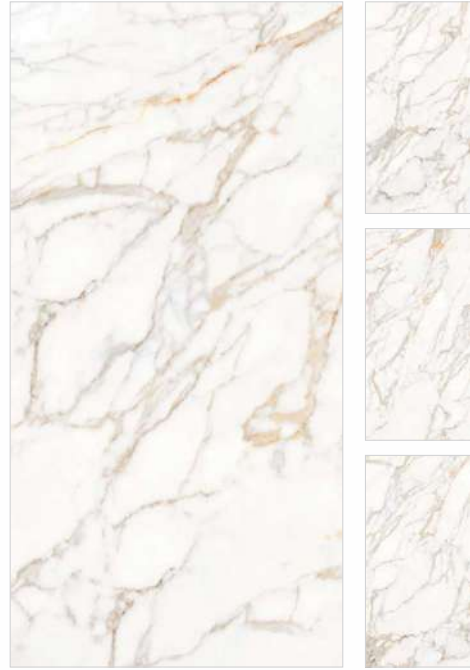

CALCATA AERON

Finish Glossy
Random 4 Face
Collection Quantiko Glossy