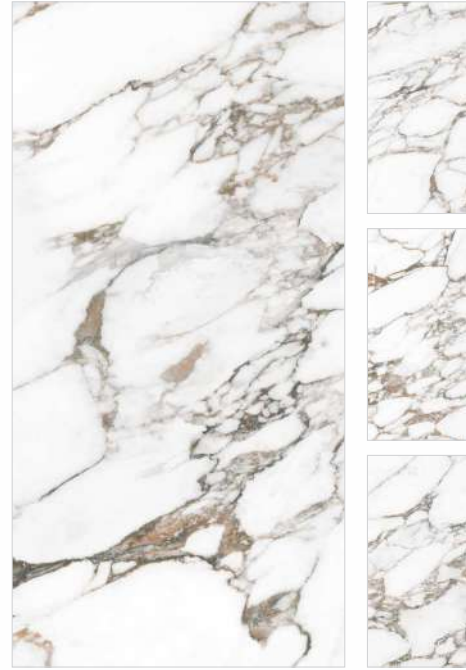

CALCATTÀ AERON SHINE
80x160cm
GLOSSY

CALCATA AERON

Finish Glossy
Random 4 Face
Collection Quantiko Glossy

CALCATA ROSE

Finish Glossy
Random 4 Face
Collection Quantiko Glossy

Floor
D G WHITE
80x160cm
GLOSSY