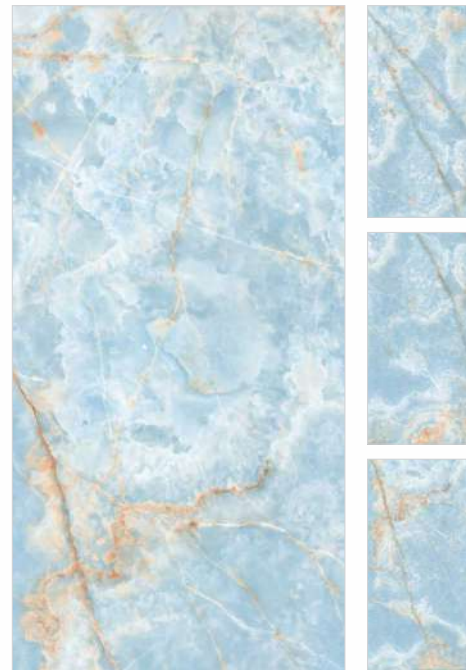

TOUCH ONYX SKY

Finish High Gloss
Random 4 Face
Collection Quantiko High Gloss