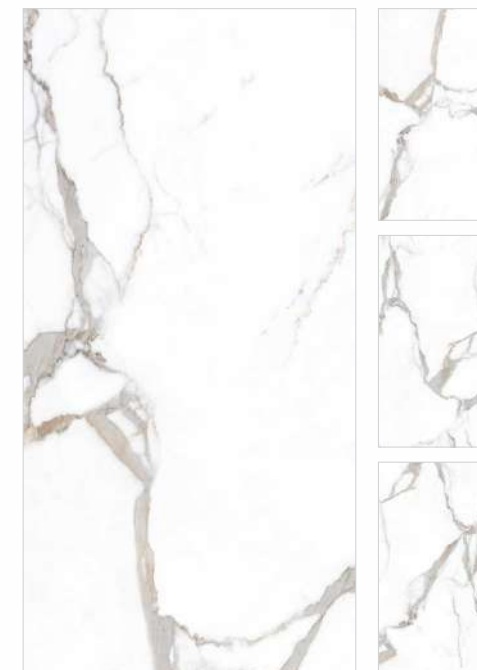

STATVARIO ANTIQUE

Finish Glossy
Random 4 Face
Collection Express Collection