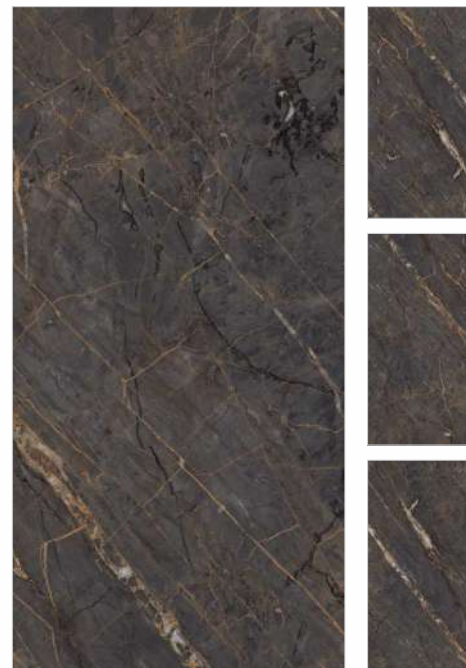

FLAMINGO GOLD

Finish High Gloss
Random 4 Face
Collection Quantiko High Gloss