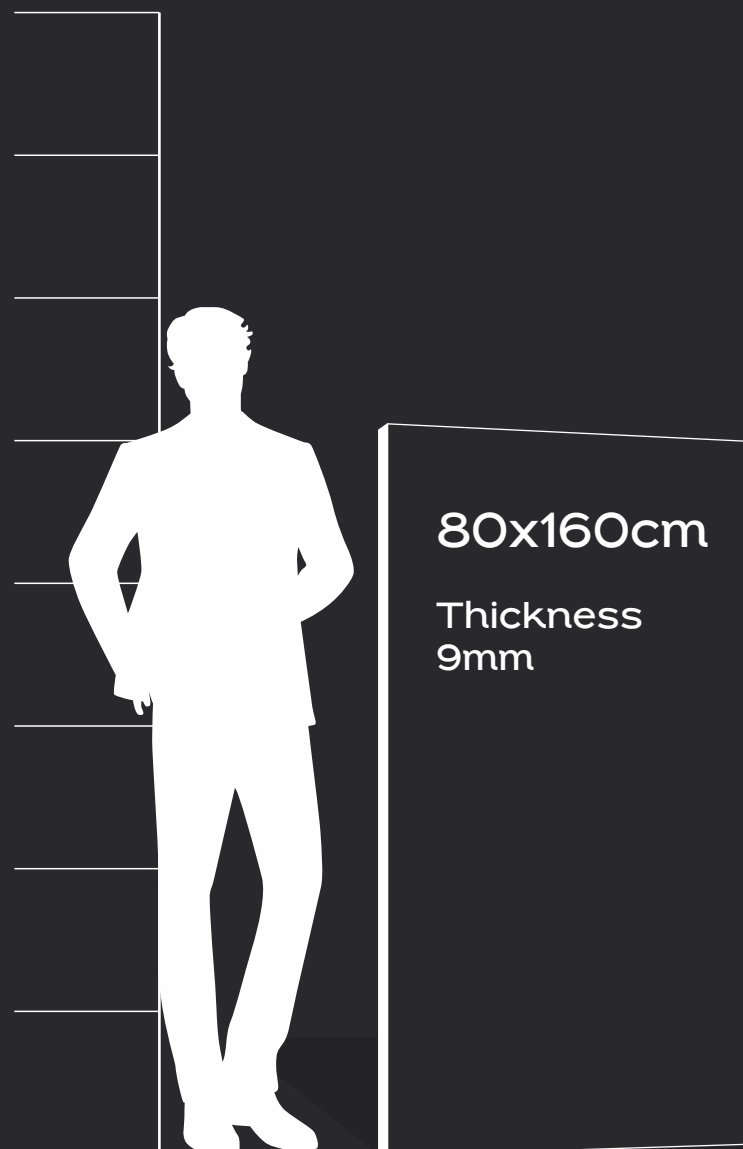

SIZE & THICKNESS

MULTI-FUNCTIONAL MARVELS

The 80x160cm size in 9mm thickness offer multifarious applicability options, creating a cohesive look that inspires and stimulates the will to live a lifestyle inspired by nature. With extensive options in finish, design, and much more, these surfaces are architectural wonders that add personality and character to the area of applicability, offering understated elegance.

SEAMLESS LOOK

Due to the 80x160cm size, there are fewer grout lines, giving a seamless look to the expanses.

CLASSIC PATTERNS

Classic marble patterns and a stylish color palette provide simple yet modish design possibilities.

MULTIPLE APPLICATIONS

Due to the size, thickness, and design options, these slabs offer a range of application possibilities.

ARENA PUNCH

The distinctive quality of Arena Punch with indented surfaces form intense natural veins, creating a classic and understated style.