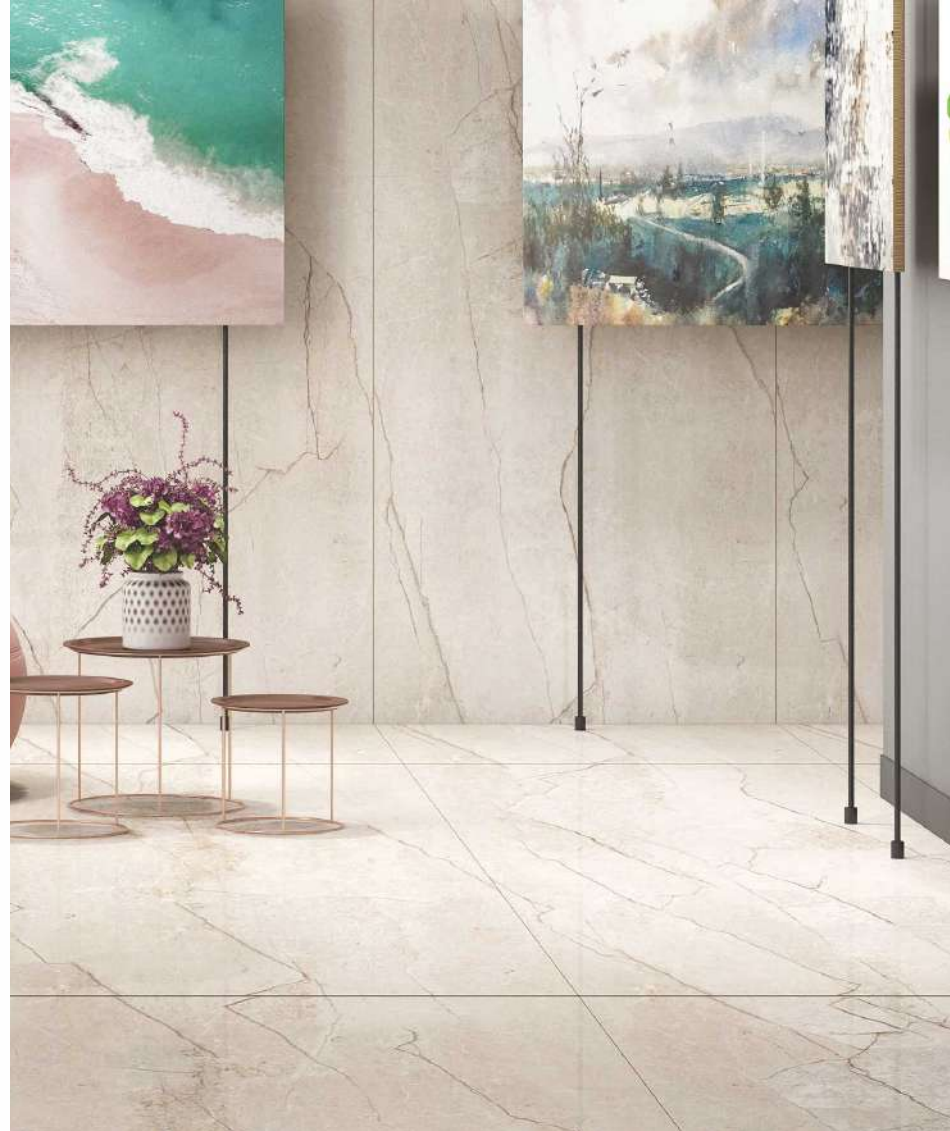

ENDLESS COLLECTION
80x160cm - 9mm THICKNESS

ENDLESS COLLECTION

Add the essence of extravaganza with the Endless Collection that puts a sip of suave to your space, making it grander, bolder, and larger than before. The creative imagery that it adds makes your abode an inviting entity. The Collection comes with a myriad range of patterns that imbibe your imagination and enhance the primness of your space.

Wall
INFINITY GLITZ 1016
80x160cm
GLOSSY

Floor
INFINITY GLITZ 1016
80x160cm
GLOSSY