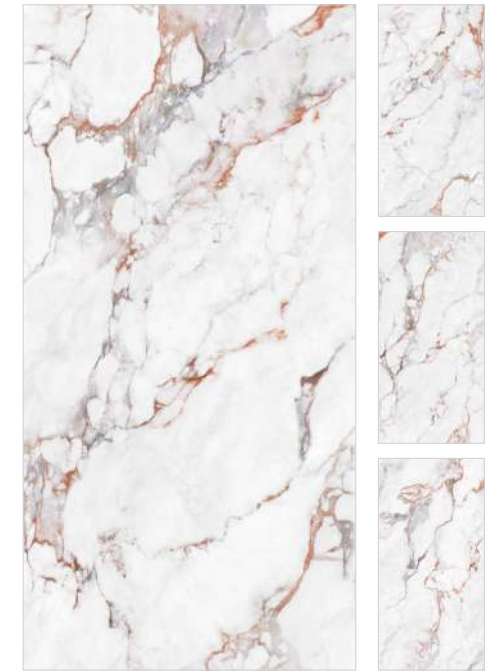

EMILIA ARENA

Finish Arena Carving
Random 4 Face
Collection Arena Collection

Floor

EMILIA ARENA
80x160cm
ARENA CARVING