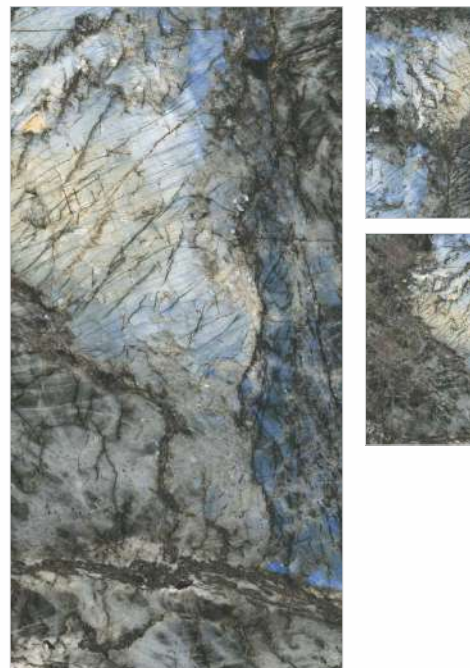

LABRADORITE BLUE

Finish High Gloss
Random 4 Face
Collection Quantiko High Gloss