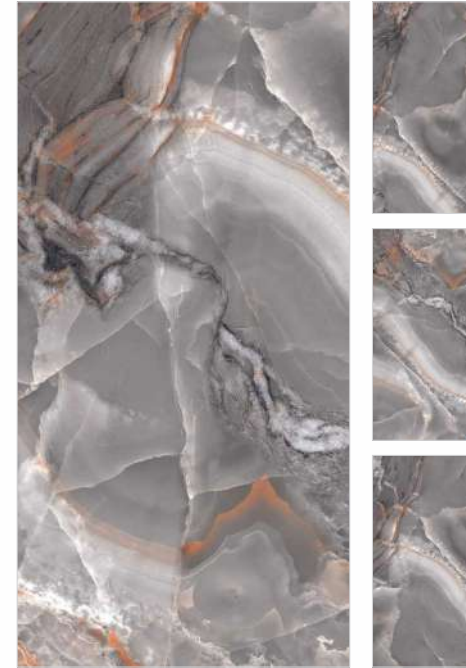

Wall
PATAGONIA
80x160cm
HIGH GLOSS

Floor
PATAGONIA
80x160cm
HIGH GLOSS

Wall

OPERA ONYX SKY
80x160cm
HIGH GLOSS

Wall
 OPERA ONYX GREY
 80x160cm
 HIGH GLOSS

Floor
 OPERA ONYX GREY
 80x160cm
 HIGH GLOSS

OPERA ONYX GREY