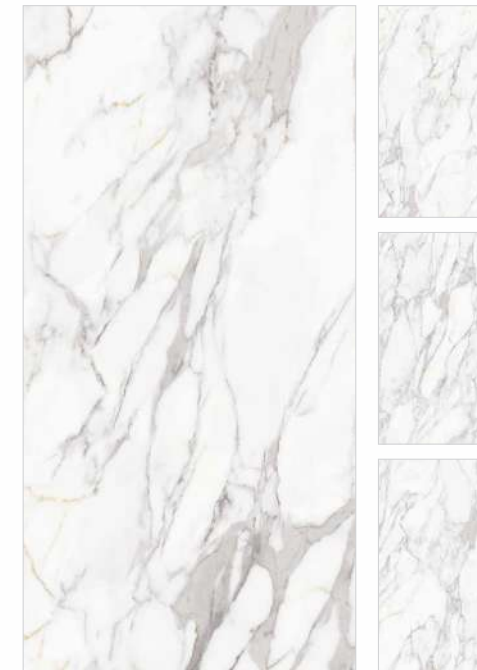

CARRARA ELITE

Finish High Gloss
Random 4 Face
Collection Quantiko High Gloss