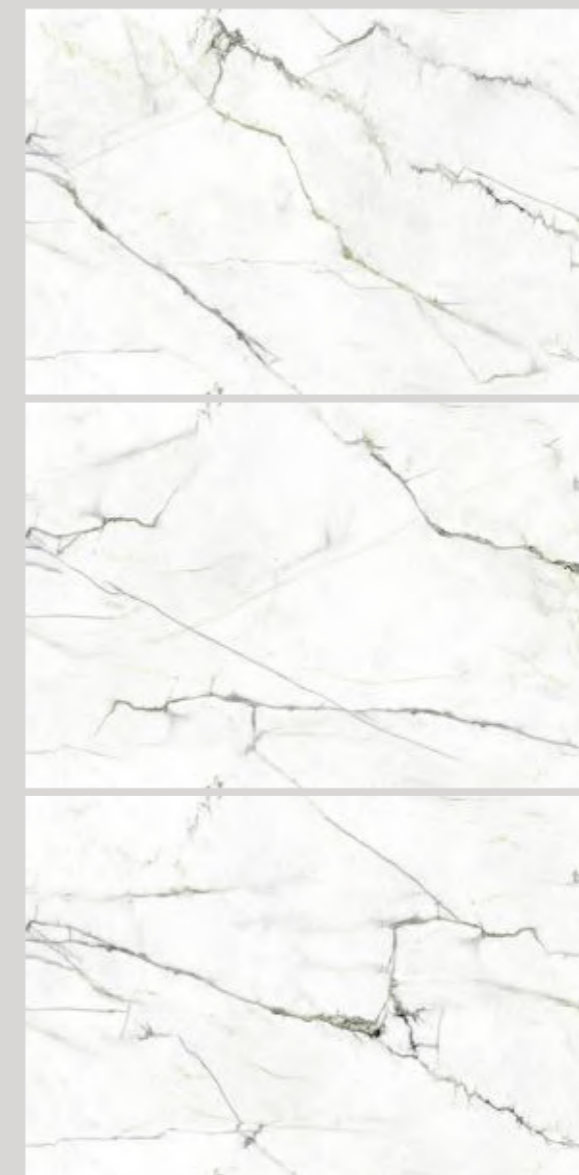

* Touch the **QR** to unlock 360° view.

PORSO SILVER | Finish : Glossy

CARRARA LEMINAM

CARRARA NATURAL

CARRARA GEONA GOLD

* Touch the **QR** to unlock 360° view.

WHITE BODY COLLECTION

PORSO SILVER | Finish : Glossy