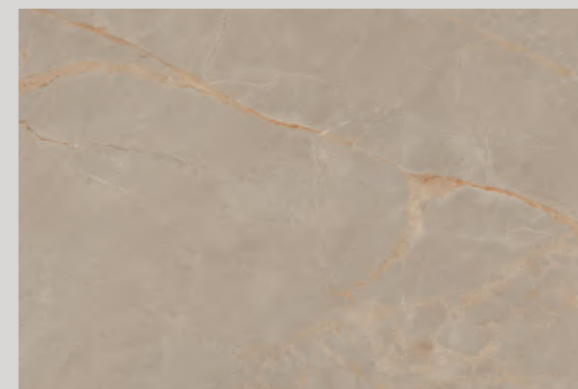

IVORY BODY COLLECTION

PORSO BRONZE | Finish : Glossy

INFINITY LUNA BEIGE

* Touch the **QR** to unlock 360° view.

IVORY BODY COLLECTION

PORSO BRONZE | Finish : Glossy

LISBON BEIGE

VELENTINO BEIGE