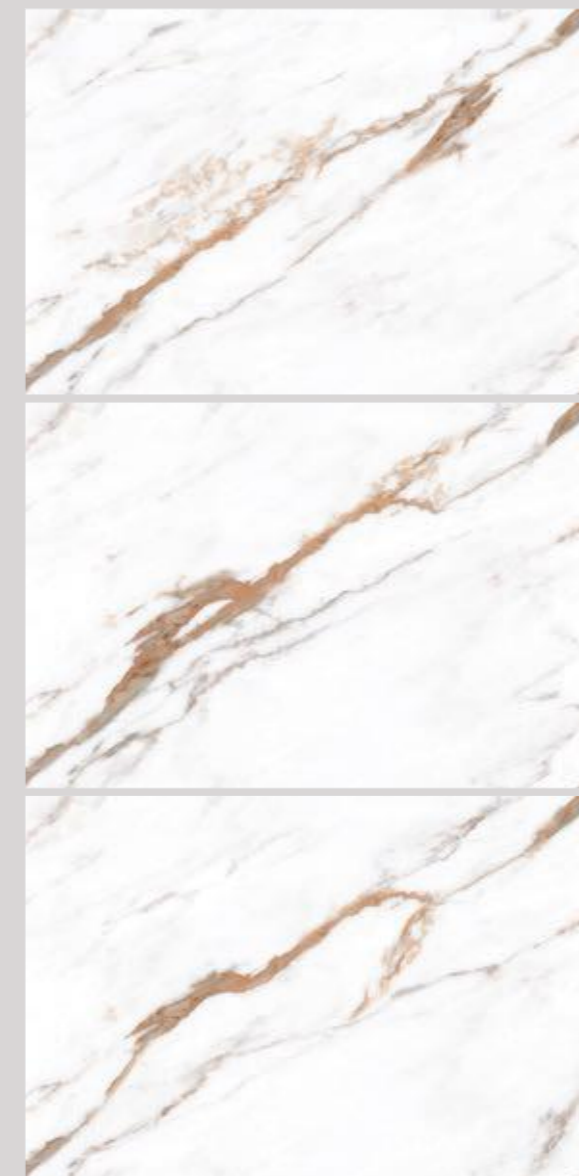

INFINITY CALCUTTA LIME

* Touch the **QR** to unlock 360° view.

WHITE BODY COLLECTION

PORSO SILVER | Finish : Glossy

INFINITY STATUARIO
LORENZO

* Touch the **QR** to unlock 360° view.

WHITE BODY COLLECTION

PORSO SILVER | Finish : Glossy