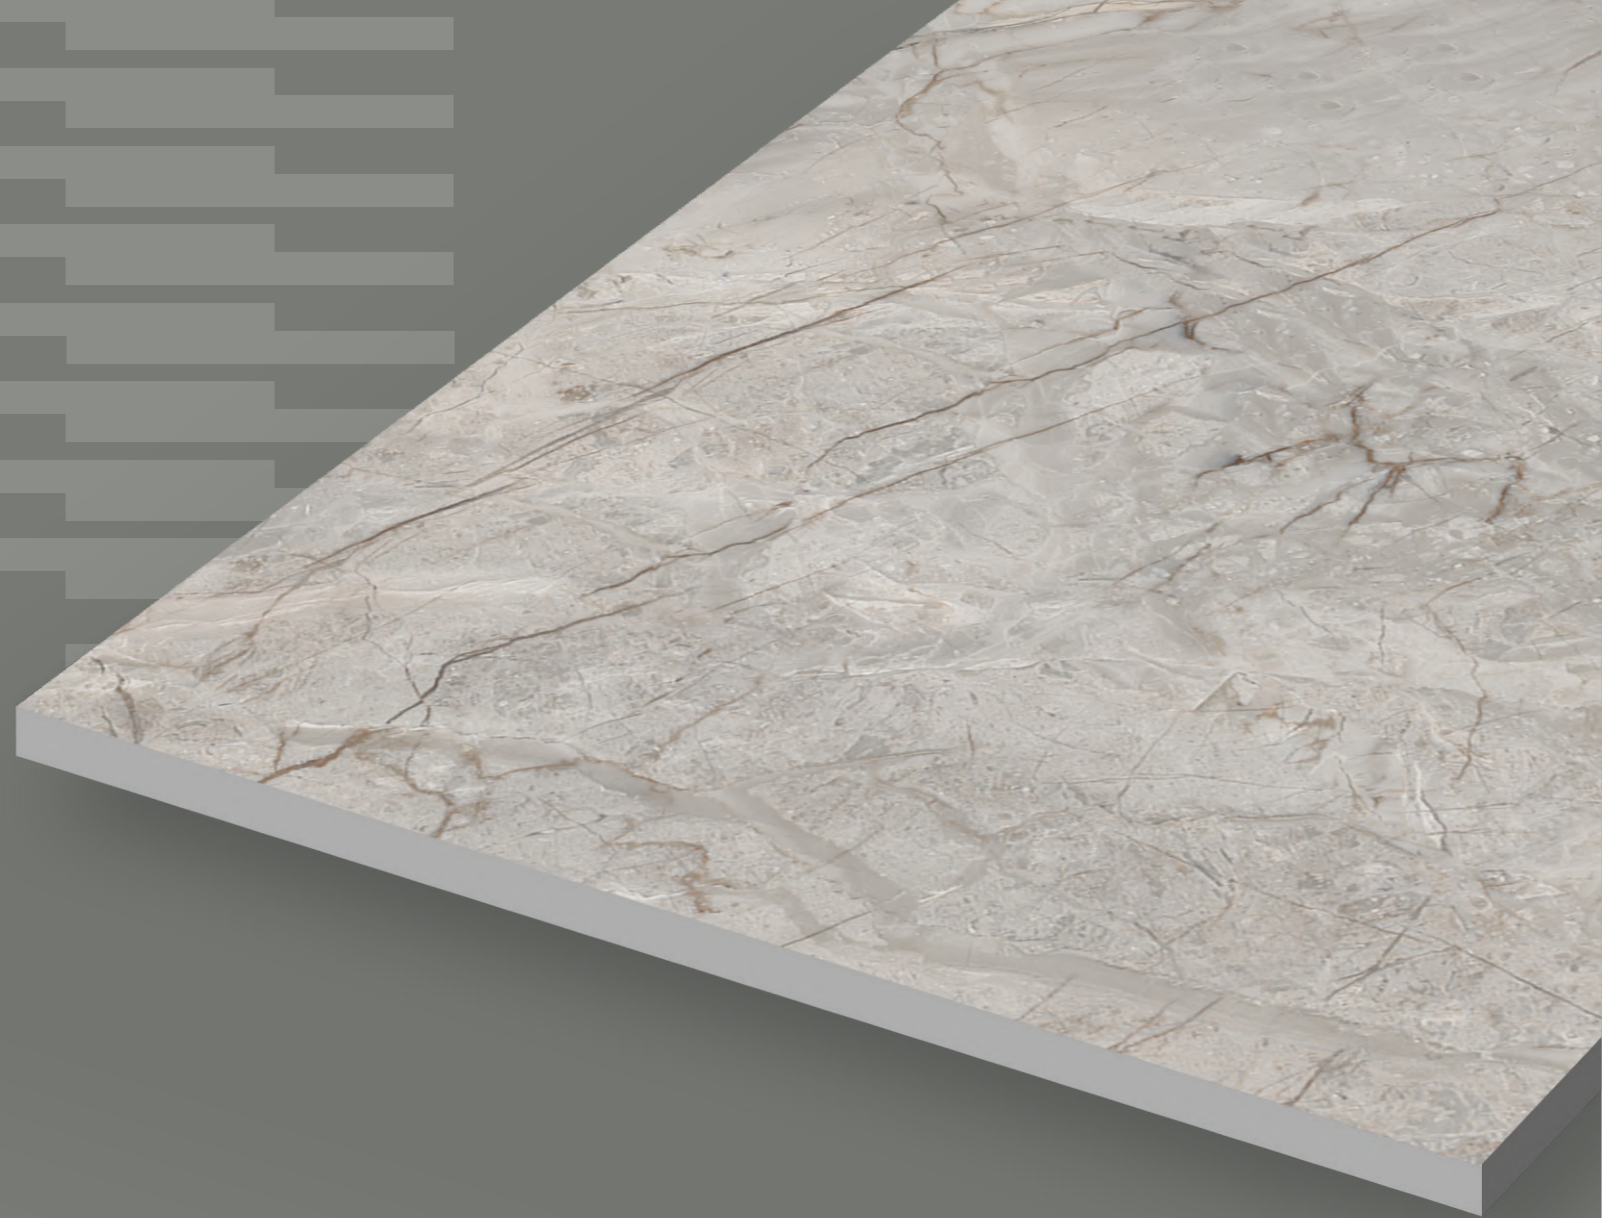

120x
180cm
15mm
THICKNESS

GREY BODY COLLECTION

Paint your world with subtle hues,
one tile at a time.