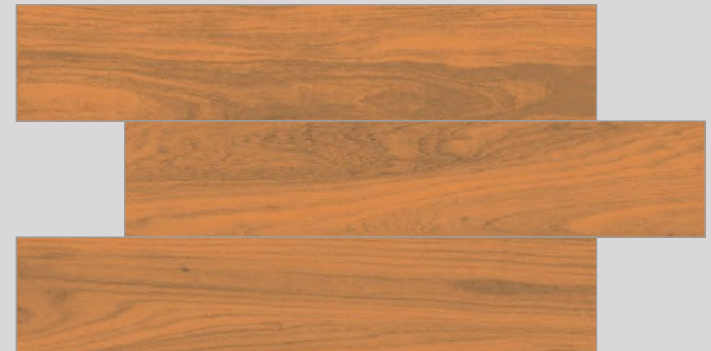

BEREX BROWN

BEREX NATURAL

BEREX RED

WOODO | Finish: Matt

BIRCH WOOD BEIGE

BIRCH WOOD BROWN

WOODO | Finish: Matt

BIRCH WOOD COFFEE