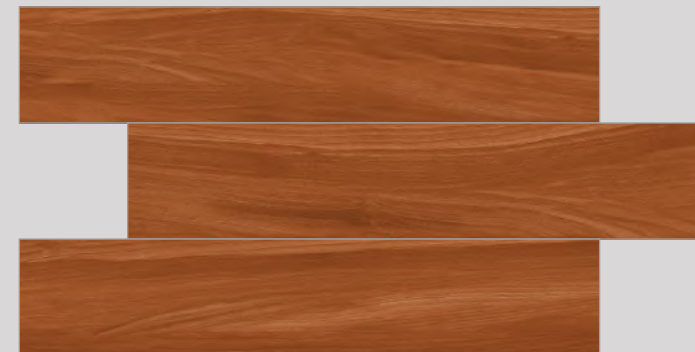

BEREX BROWN

BEREX NATURAL

BEREX RED

WOODO | Finish: Matt

BIRCH WOOD BEIGE

BIRCH WOOD BROWN

WOODO | Finish: Matt

BIRCH WOOD COFFEE

BIRCH WOOD GREY

WOODO | Finish: Matt

BORNEO ASH

BORNEO BERRY

BORNEO BROWN

WOODO | Finish: Matt

BORNEO COPPER

BORNEO FERN

WOODO | Finish: Matt

BOXELDER COPPER

BOXELDER IVORY

BOXELDER WALNUT

WOODO | Finish: Matt

BUTTERNUT BROWN

BUTTERNUT CHERRY

WOODO | Finish: Matt