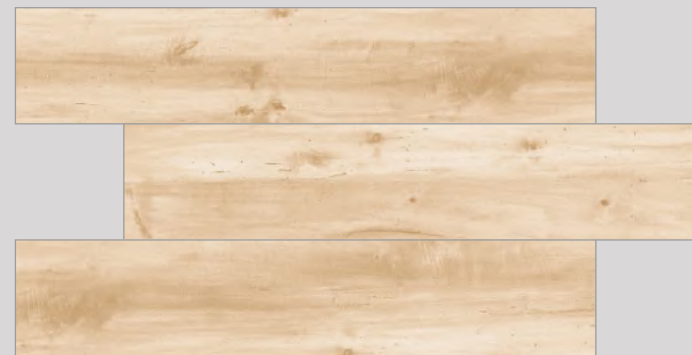

WOODO | Finish: Matt

TIAMA BEIGE

TIAMA BROWN

WOODO | Finish: Matt

TIAMA IVORY

TIAMA ROSE

WOODO | Finish: Matt

TRAVERTINO GREY

TRAVERTINO NATURAL

WOODO | Finish: Matt

TRAVERTINO OLIVE

TRAVERTINO WHITE

WOODO | Finish: Matt

VENEER

WOODO | Finish: Matt

YARK WOOD BROWN