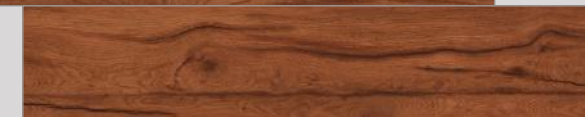

BEREX BROWN

BEREX NATURAL

BEREX RED

WOODO | Finish: Matt

BIRCH WOOD BEIGE

BIRCH WOOD BROWN

WOODO | Finish: Matt

BIRCH WOOD COFFEE

BIRCH WOOD GREY

WOODO | Finish: Matt

BORNEO ASH

BORNEO BERRY

BORNEO BROWN

WOODO | Finish: Matt

BORNEO COPPER

BORNEO FERN

WOODO | Finish: Matt

BOXELDER COPPER

BOXELDER IVORY

BOXELDER WALNUT

WOODO | Finish: Matt

BUTTERNUT BROWN

BUTTERNUT CHERRY

WOODO | Finish: Matt

BUTTERNUT OCHRE

BUTTERNUT WALNUT

WOODO | Finish: Matt

CAMPBOR BEIGE

CAMPBOR BURN

CAMPBOR NATURAL

WOODO | Finish: Matt

CAMPBOR PEANUT