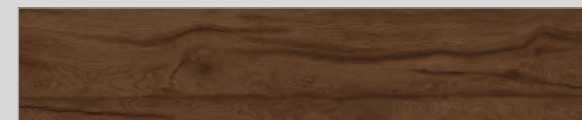

BEREX BROWN

BEREX NATURAL

BEREX RED

WOODO | Finish: Matt

BIRCH WOOD BEIGE

BIRCH WOOD BROWN

WOODO | Finish: Matt

BIRCH WOOD COFFEE

BIRCH WOOD GREY

WOODO | Finish: Matt

BORNEO ASH

BORNEO BERRY

BORNEO BROWN

WOODO | Finish: Matt

BORNEO COPPER

BORNEO FERN

WOODO | Finish: Matt

BOXELDER COPPER

BOXELDER IVORY

BOXELDER WALNUT

WOODO | Finish: Matt

BUTTERNUT BROWN

BUTTERNUT CHERRY

WOODO | Finish: Matt

BUTTERNUT OCHRE

BUTTERNUT WALNUT

WOODO | Finish: Matt

CAMPBOR BEIGE

CAMPBOR BURN

CAMPBOR NATURAL

WOODO | Finish: Matt

CAMPBOR PEANUT