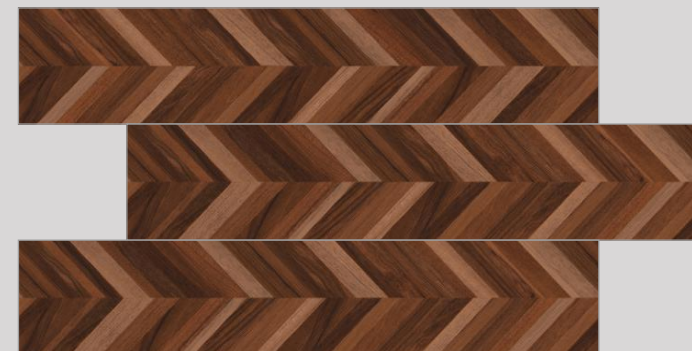

WOODO | Finish: Matt

ORIENT BROWN

ORIENT NATURAL

ORIENT RED

WOODO | Finish: Matt

RUST WOOD BEIGE

SELENA WENGE

SLATE WOOD BROWN