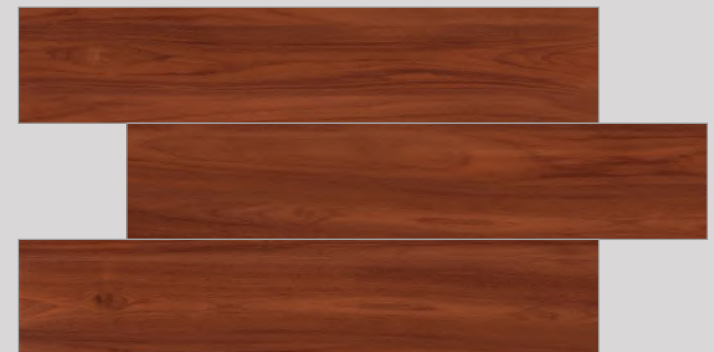

ORIENT RED

ORIENT NATURAL