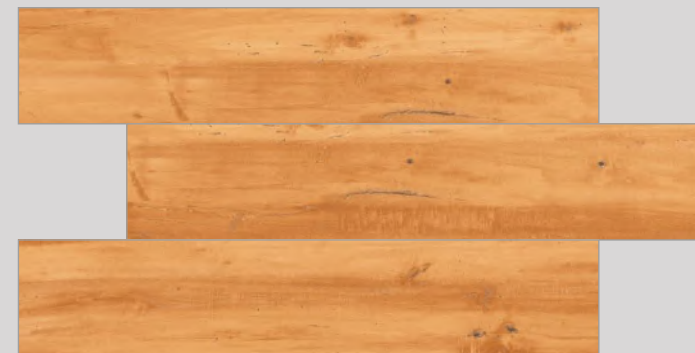

TIAMA BEIGE

WOODO | Finish: Matt