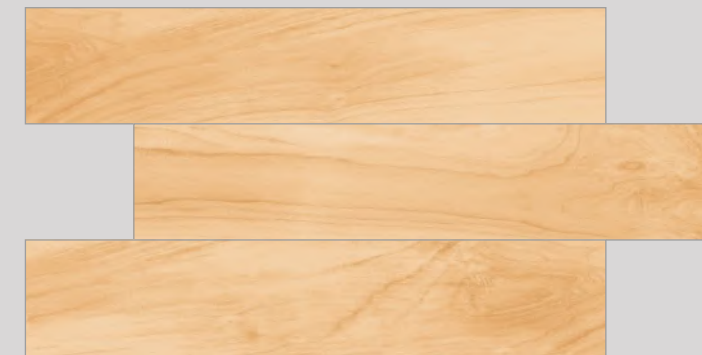

YARK WOOD IVORY

WOODO | Finish: Matt