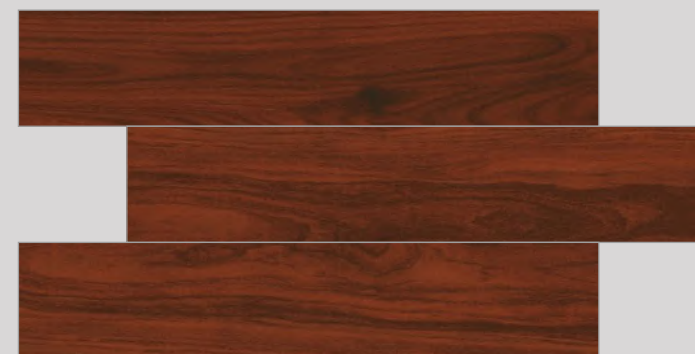

MERANTI RUBY

WOODO | Finish: Matt

NATURAL WOOD BROWN

NATURAL WOOD IVORY

NATURAL WOOD SISAM

WOODO | Finish: Matt

OAK WOOD BEIGE

OAK WOOD CREMA