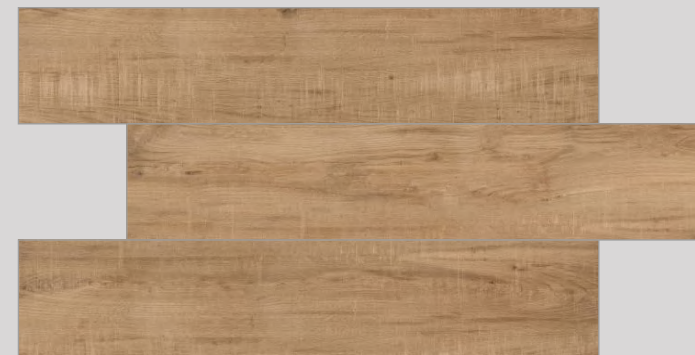

FIRE WOOD BEIGE

WOODO | Finish: Matt