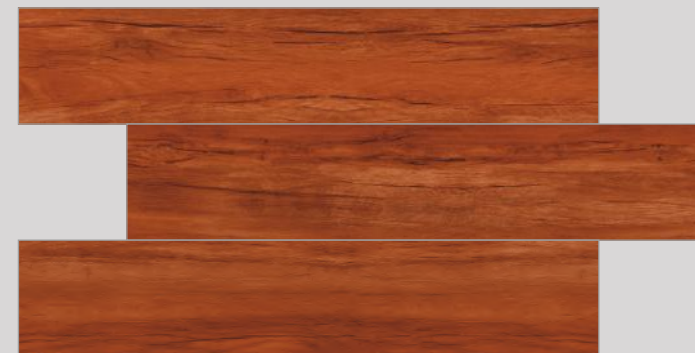

WOODO | Finish: Matt

BOXELDER COPPER

BOXELDER IVORY

BOXELDER WALNUT

WOODO | Finish: Matt

BUTTERNUT BROWN

BUTTERNUT CHERRY

WOODO | Finish: Matt

BUTTERNUT OCHRE

BUTTERNUT WALNUT

WOODO | Finish: Matt

CAMPBOR BEIGE

CAMPBOR BURN

CAMPBOR NATURAL

WOODO | Finish: Matt

CAMPBOR PEANUT