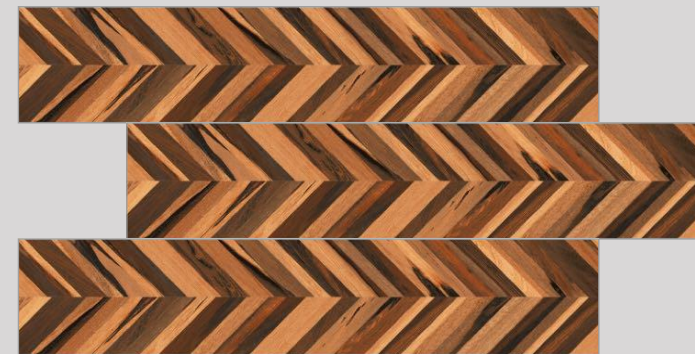

TRAVERTINO NATURAL

WOODO | Finish: Matt

TRAVERTINO OLIVE

TRAVERTINO WHITE

WOODO | Finish: Matt

VENEER

WOODO | Finish: Matt

YARK WOOD BROWN