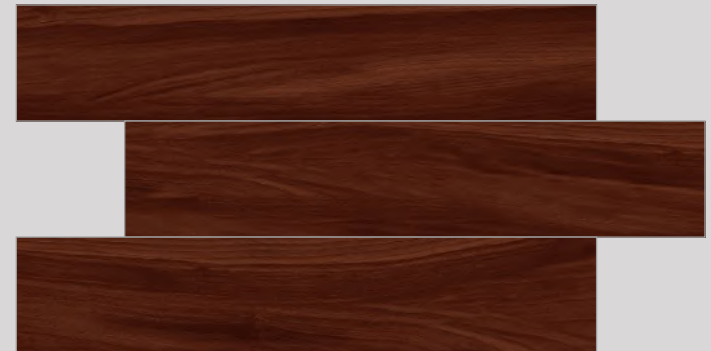

BEREX BROWN

BEREX NATURAL

BEREX RED

WOODO | Finish: Matt

BIRCH WOOD BEIGE

BIRCH WOOD BROWN

WOODO | Finish: Matt

BIRCH WOOD COFFEE

BIRCH WOOD GREY

WOODO | Finish: Matt

BORNEO ASH

BORNEO BERRY

BORNEO BROWN

WOODO | Finish: Matt

BORNEO COPPER

BORNEO FERN

WOODO | Finish: Matt

BOXELDER COPPER

BOXELDER IVORY

BOXELDER WALNUT

WOODO | Finish: Matt

BUTTERNUT BROWN

BUTTERNUT CHERRY

WOODO | Finish: Matt