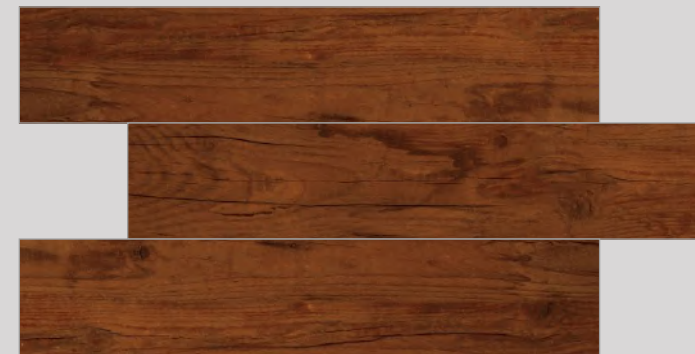

Elevate your space with the inviting charm of its exquisite wood-inspired designs, bringing warmth and cosiness to any environment.

Inspiration

20x
100cm

MATT
COLLECTION

WOODO | Finish: Matt

ALDER WOOD NATURAL