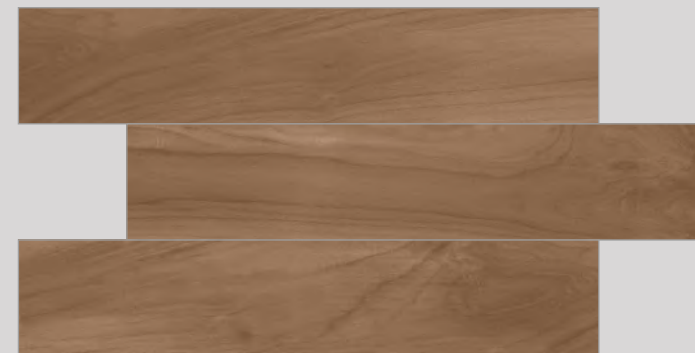

TRAVERTINO NATURAL

WOODO | Finish: Matt

TRAVERTINO OLIVE

TRAVERTINO WHITE

WOODO | Finish: Matt

VENEER

WOODO | Finish: Matt

YARK WOOD BROWN