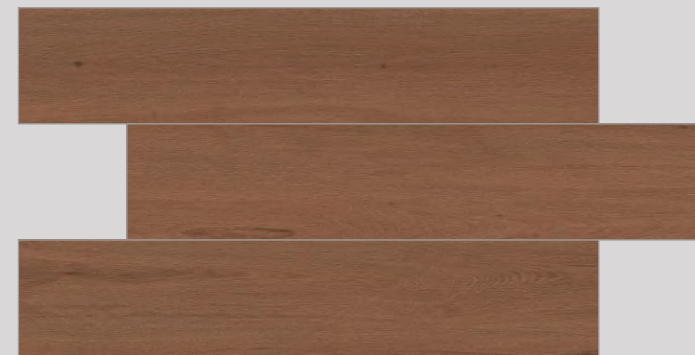

LACE WOOD BEIGE

LACE WOOD BURN

WOODO | Finish: Matt

LETINA BROWN

LETINA CHOCO

WOODO | Finish: Matt

LUCAS BROWN

LUCAS COPPER