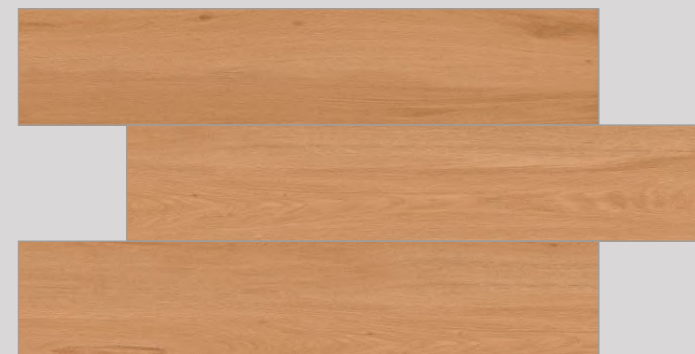

LACE WOOD BEIGE

LACE WOOD BURN

WOODO | Finish: Matt

LETINA BROWN

LETINA CHOCO

WOODO | Finish: Matt

LUCAS BROWN

LUCAS COPPER