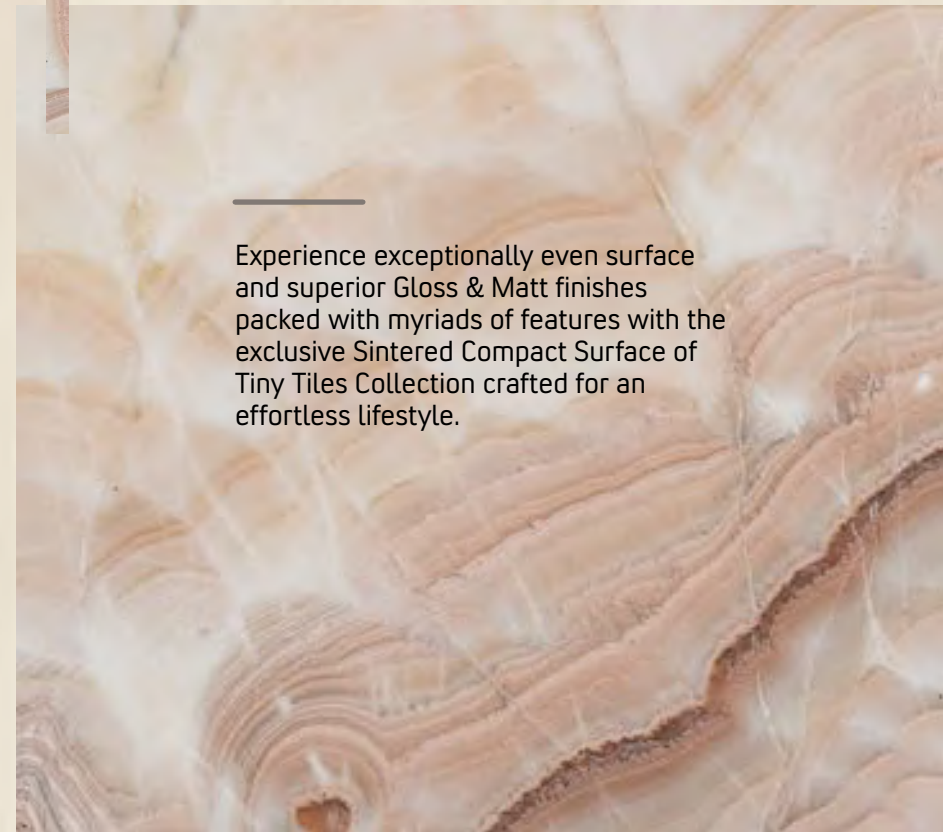

NATURALLY INSPIRED

Experience exceptionally even surface and superior Gloss & Matt finishes packed with myriads of features with the exclusive Sintered Compact Surface of Tiny Tiles Collection crafted for an effortless lifestyle.