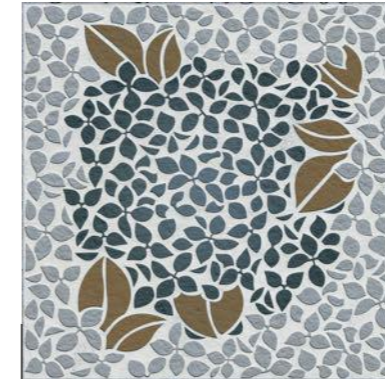

Callie | Rustic
Matt

VARMORA
TILES • BATHWARE

Callie Fern

Callie Rainbow

Callie Dove

mystique
COLLECTION

Dorato | Rustic
Matt

VARMORA
TILES • BATHWARE