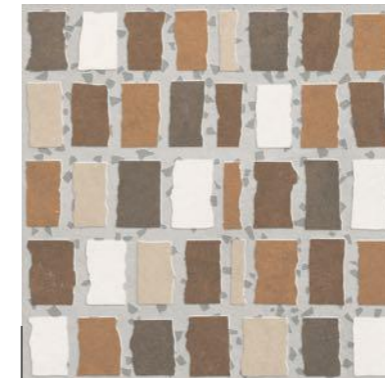

Astrid Brown