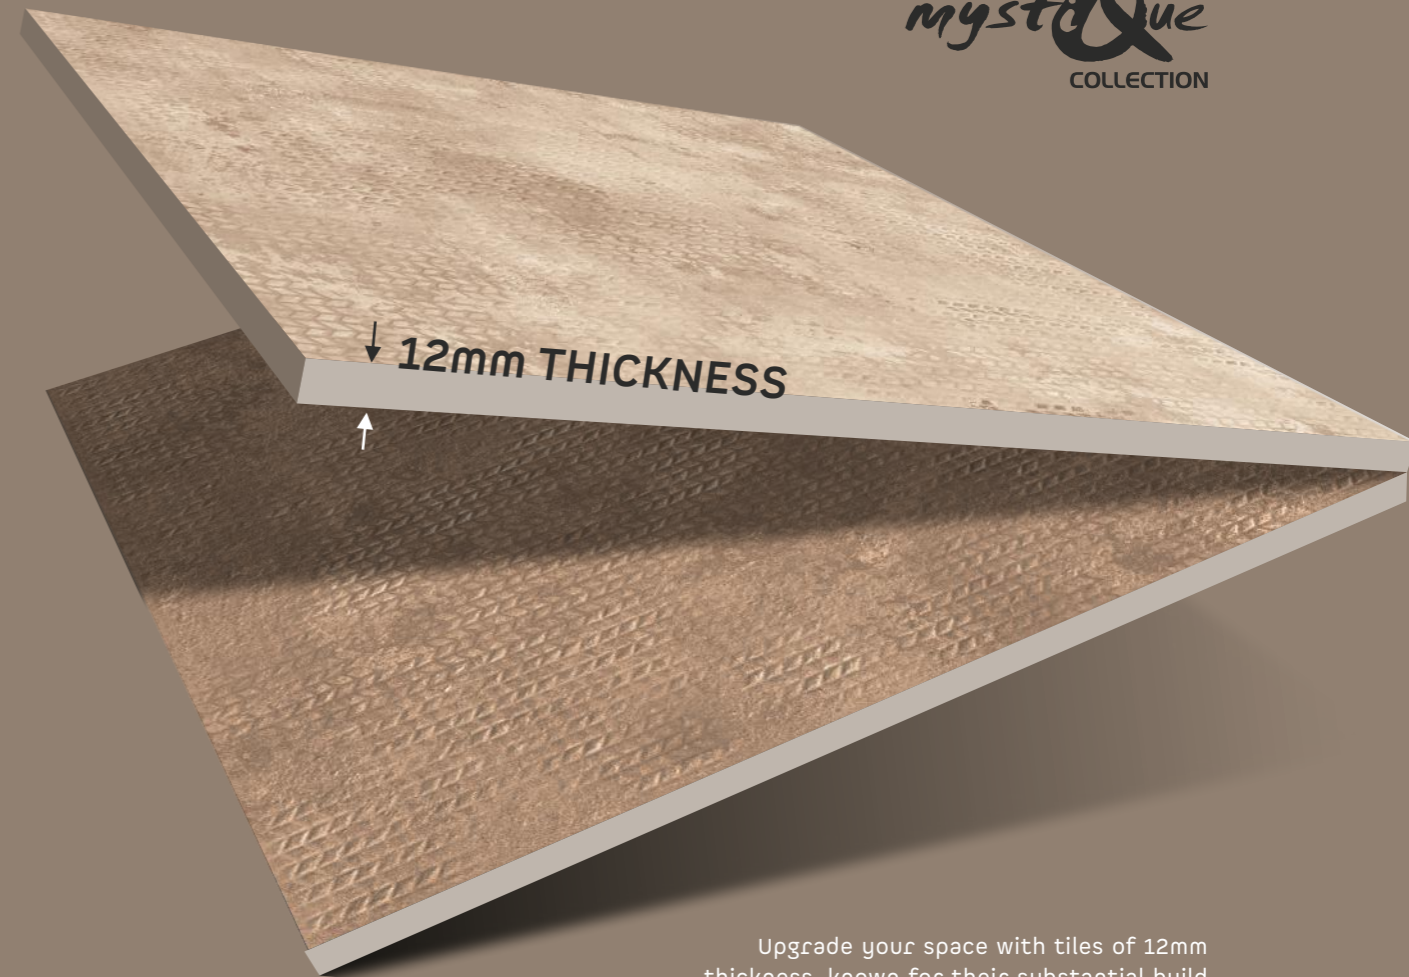

Upgrade your space with tiles of 12mm thickness, known for their substantial build and versatility. The thickness adds resilience and a touch of elegance to spaces.

mystique
COLLECTION

Astrid | Rustic
Matt