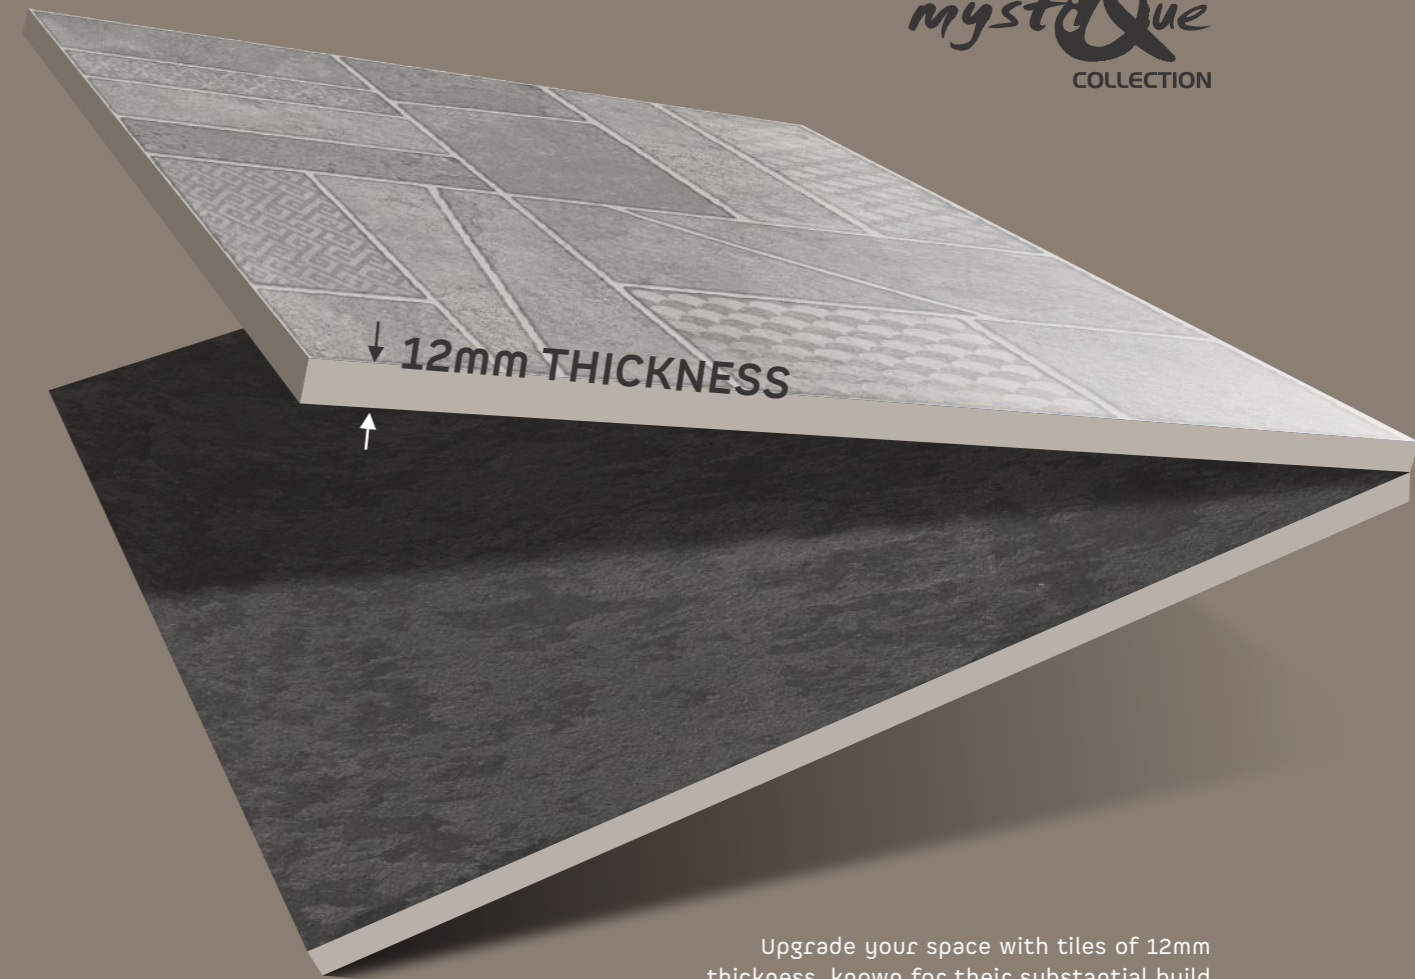

ECO FRIENDLY

ZERO MAINTENANCE

ABRASION RESISTANCE

RANDOM

*mystique*  
COLLECTION

Upgrade your space with tiles of 12mm thickness, known for their substantial build and versatility. The thickness adds resilience and a touch of elegance to spaces.