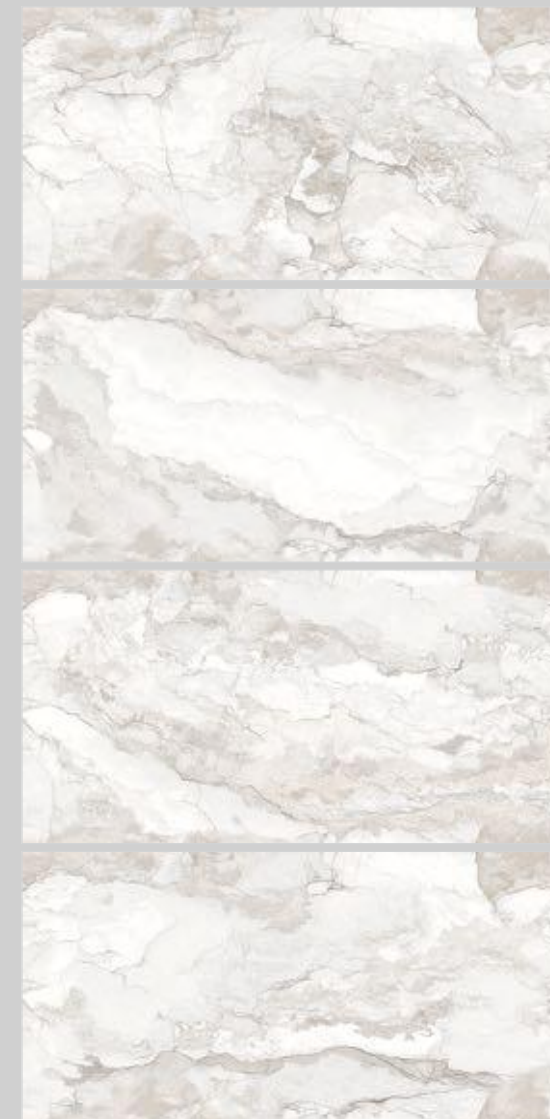

MARVEL PLUS | Finish: Gloss

INFINITY VERTICO PEARL