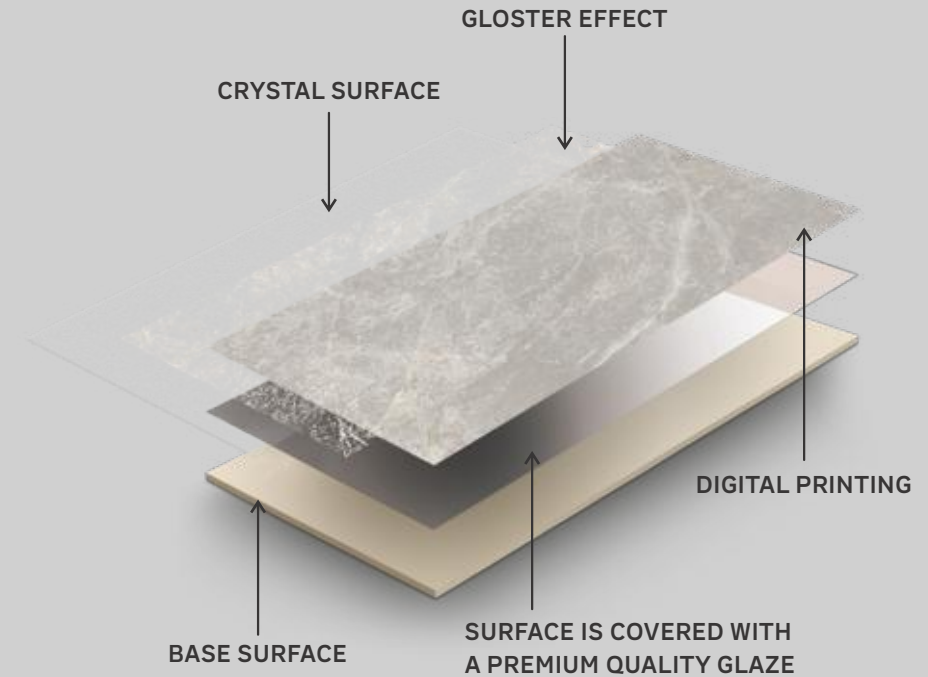

Elevate your interior spaces with the revolutionary Gloster Surface - a brilliance and captivating texture fusion. Experience the perfect synergy of glossy embossing and granilla touch, creating an exquisite surface that redefines sophistication. This unique dual-surface design within a single tile embodies creativity and distinction, setting a new standard in elegance. Discover the versatility of Gloster Surface as it graces both floors and walls, seamlessly marrying functionality and aesthetics.