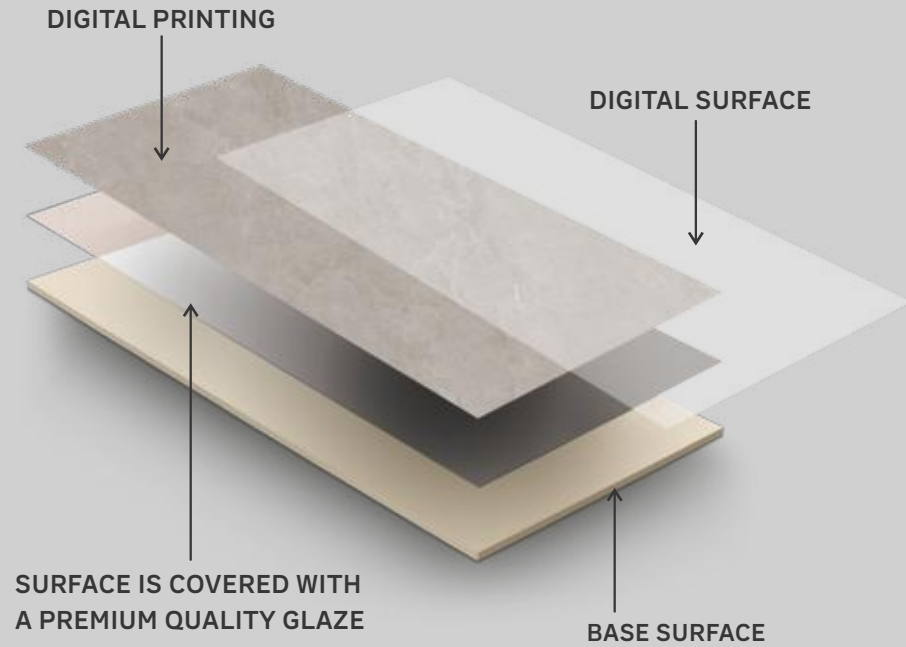

Discover ORRA's exquisite collection of matt textures inspired by nature's beauty. Our upgraded matt finish focuses on creative brilliance and offers a luxurious touch. Utilising digital technology, the surface is uniformly glazed, eliminating cloudiness and reducing light reflection. This results in a transparent surface intensifying black colours for a striking effect. Not just visually appealing, our surfaces also provide high resistance (up to R9), ensuring elegance and durability. Experience the grace of nature with a modern twist through ORRA's unique matt textures.