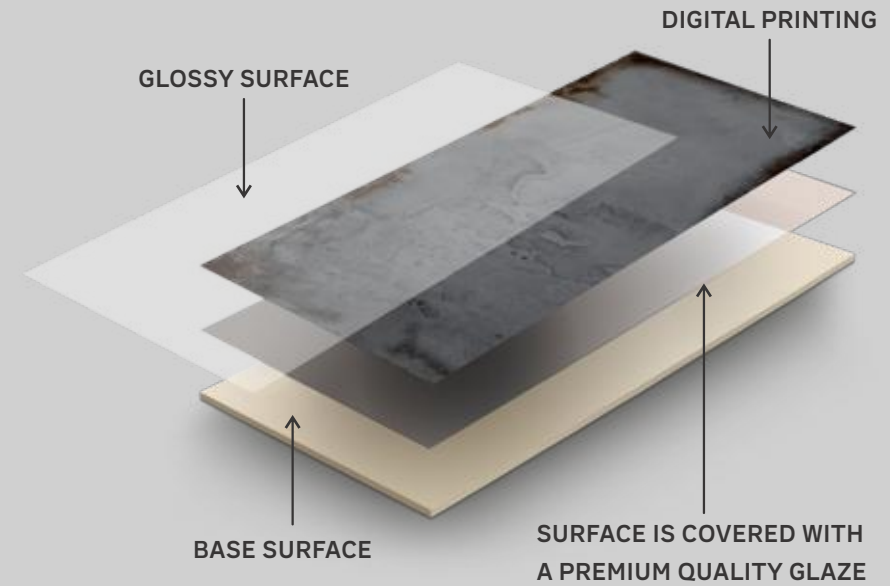

ULTRON BIANCO

ULTRON IVORY

GLOSS COLLECTION

Wall : Ultron Ivory
Surface : Gloss

Floor : Ultron Bianco
Surface : Gloss

ELEVATE YOUR SPACE WITH THE LUXURIOUS BRILLIANCE OF VARMORA'S HIGH GLOSS COLLECTION:

High gloss finishes offer a luxurious and sleek look achieved through polishing and buffing surfaces to create a mirror-like effect that reflects light. They make spaces appear larger and brighter by enhancing light reflection.