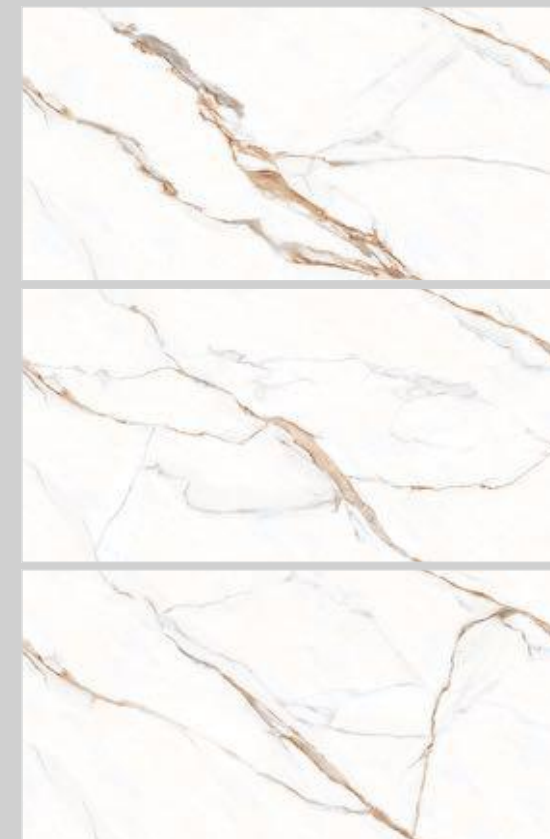

* Touch the **QR** to unlock 360° view.

MARVEL PLUS | Finish: Gloss

INFINITY PASTEL AZUL

GLOSS COLLECTION

Wall & Floor : Infinity Pastel Azul
Surface : Gloss

MARVEL PLUS | Finish: Gloss

INFINITY PASTEL BROWN