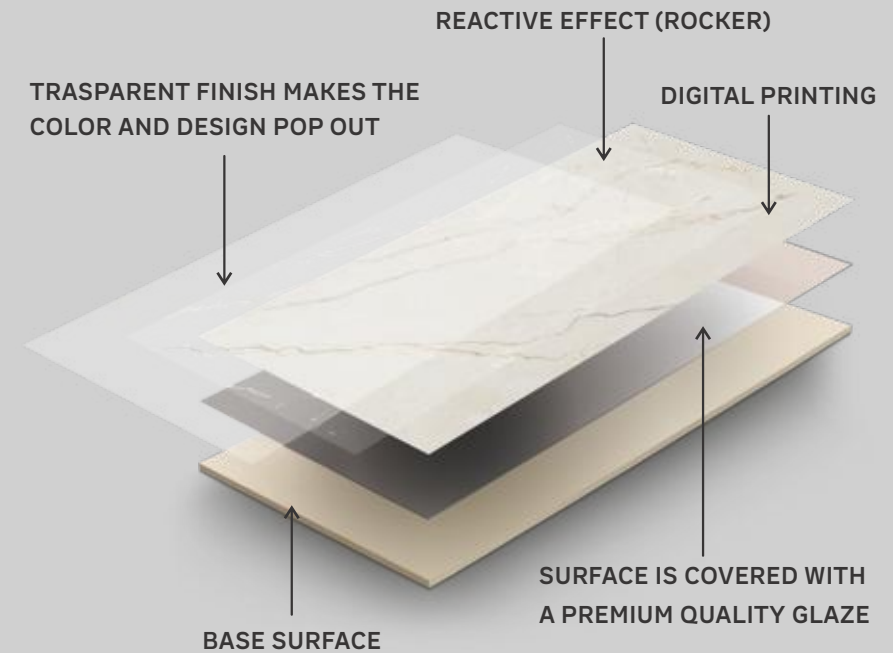

INTRODUCING THE CAPTIVATING
ROCKER COLLECTION: AN EMBODIMENT
OF ELEGANCE THAT ELEVATES ANY LIVING SPACE.

Experience the unparalleled punch of these tiles as they redefine interior design by seamlessly blending aesthetics and practicality. With a steadfast focus on safety, the collection offers a non-slip surface, ensuring secure footing, complemented by remarkable abrasion resistance for the enduring charm. The beauty of these tiles is effortless to maintain, requiring minimal upkeep while retaining their dazzling allure. From walls to floors, the "Rocker Collection" demonstrates its versatility. Crafted with meticulous artistry, the digital embossed effect adds an alluring tactile dimension, complemented by a unique glaze that amplifies visual appeal.