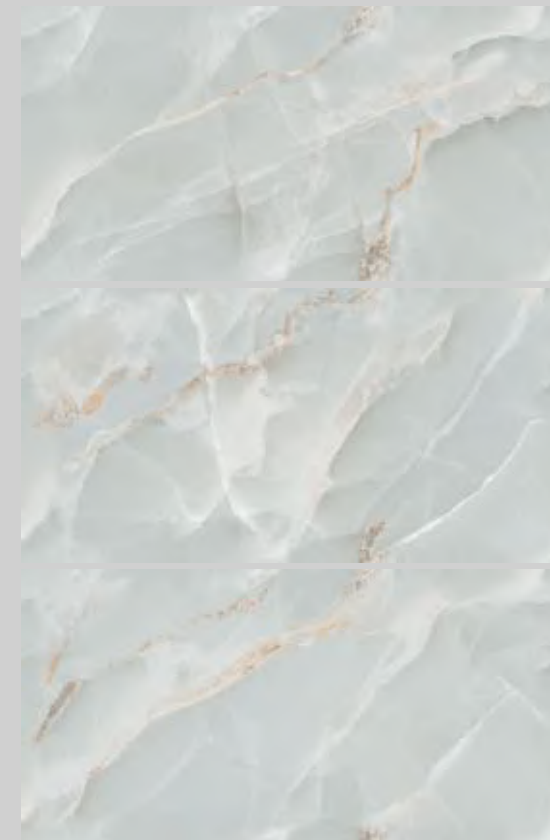

INFINITY BLICK PITCH

* Touch the **QR** to unlock 360° view.

GLOSS COLLECTION

Wall : Infinity Blick Pitch
Surface : Gloss

MARVEL PLUS | Finish: Gloss

INFINITY BLICK WHITE

GLOSS COLLECTION

Wall & Floor : Infinity Blick White
Surface : Gloss