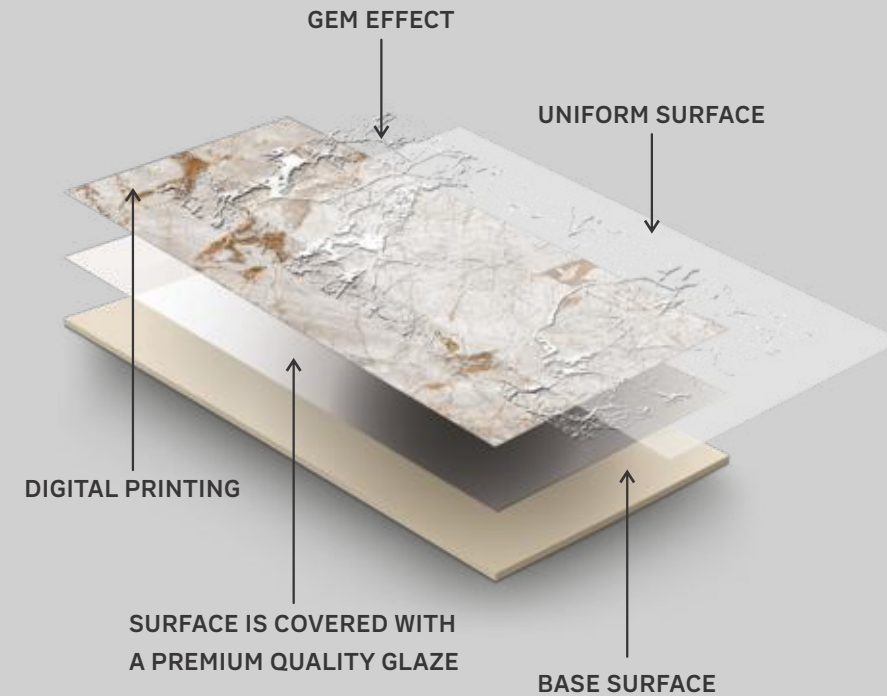

Like precious gems, these tiles radiate opulence and sophistication, transforming spaces with elegant flair. Meticulously crafted by Varmora, the Gem Surface showcases a dual-surface effect in each tile, harmonising embossed glossiness with subtle matte refinement. This distinctive combination adds depth and character, igniting creativity in interior design. Elevate your spaces with Varmora's Gem Surface's brilliance, where luxury and innovation converge, offering an unmatched aesthetic experience that redefines elegance.