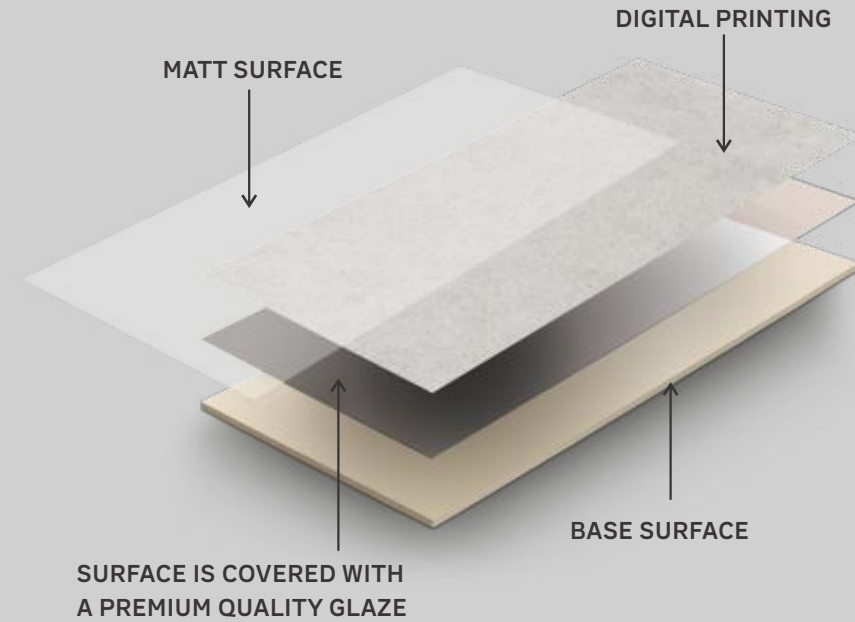

INTRODUCING MATT COLLECTION BY VARMORA - A PERFECT BLEND

Matt collection blends elegance, practicality, and a distinctive matt surface with a punch for your home. These tiles boast a non-shiny appearance, effectively concealing stains and scratches. Their exceptional anti-slip properties make them perfect for bathrooms, kitchens, and balconies. Crafted with a premium colour glaze using advanced technology, these tiles embody understated beauty that lasts. Elevate your space with the Matt collection's sophistication and functionality.

**MATT
INSPIRATION**