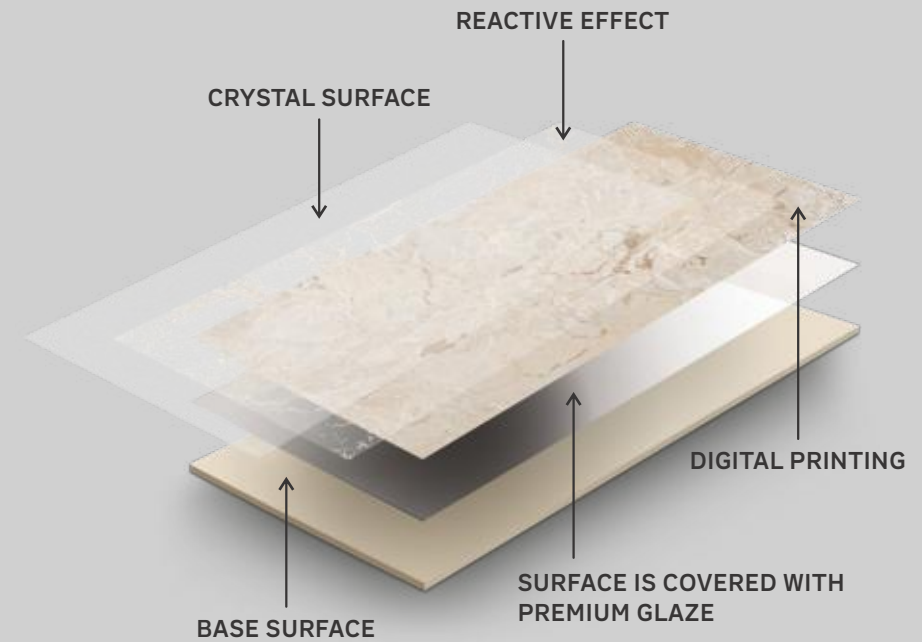

KELLY CECILIA

GLOSTER COLLECTION

Wall : Westen Gold
Surface : Gloster

INTRODUCING THE UNIGLOW COLLECTION BY VARMORA: WHERE ELEGANCE MEETS UNIOUENESS!

Experience the enchanting blend of elegance and distinctiveness in Varmora's Uniglow Collection. Revel in the allure of its Sugar Shiny Surface, adorned with designs mirroring sugar granules and motifs boasting dazzling colour schemes. This innovation, a first in India by VARMORA, undergoes meticulous crafting to achieve its surface brilliance, imparting a naturally perfect look. Ideal for both walls and floors, the Uniglow Collection adds a touch of allure to any space. Draw inspiration from its sugar and glitter surface, allowing for endless creative applications. Elevate your surroundings with a radiant sparkle today!