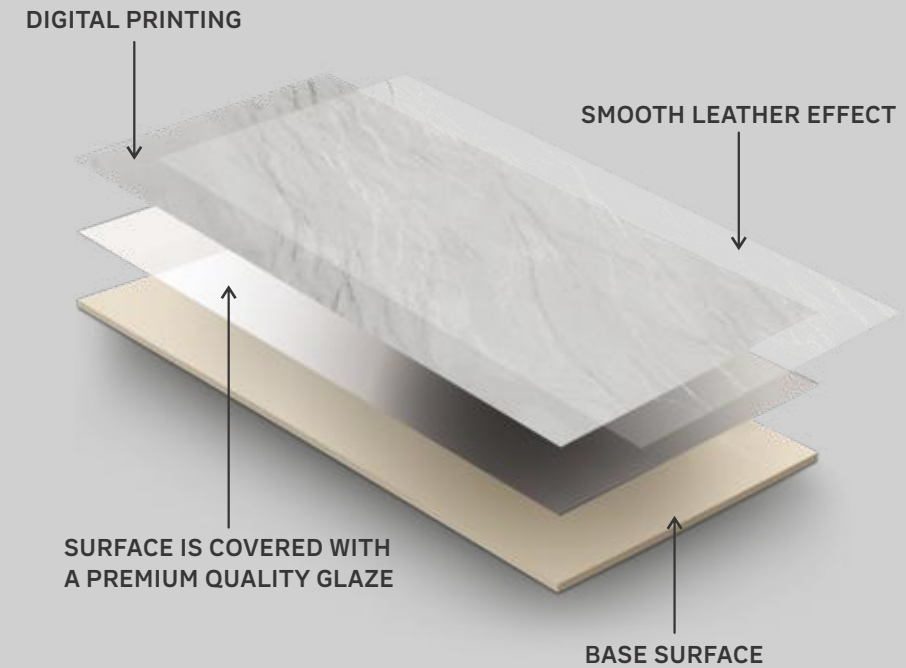

GEMSTER
INSPIRATION