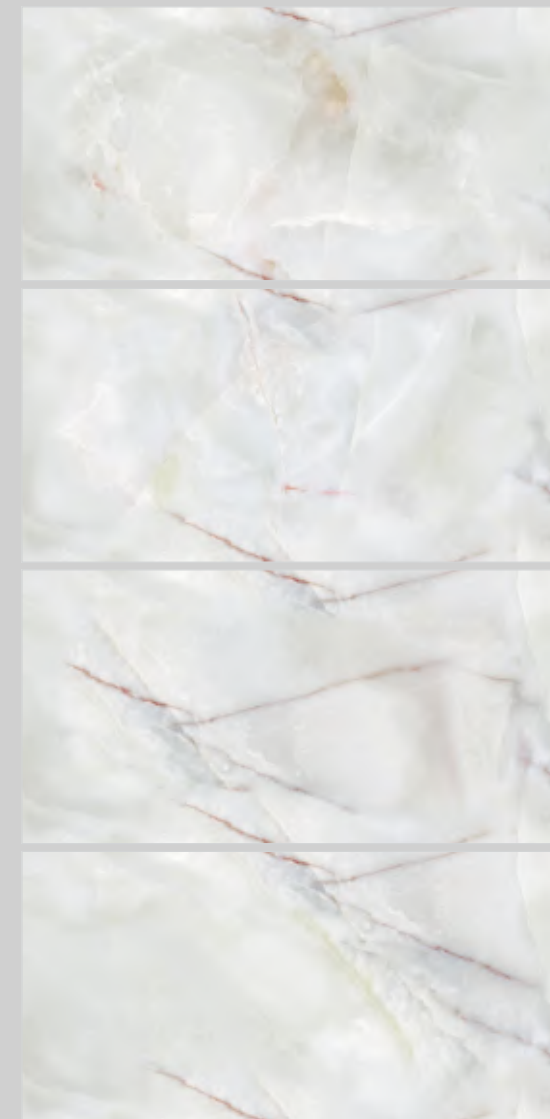

MARVEL PLUS | Finish: Gloss

INFINITY CLIMA BEIGE

GLOSS COLLECTION

Floor : Infinity Clima Beige
Surface : Gloss

MARVEL PLUS | Finish: Gloss

INFINITY CLOUDY GREEN

GLOSS COLLECTION

Floor : Infinity Cloudy Green
Surface : Gloss