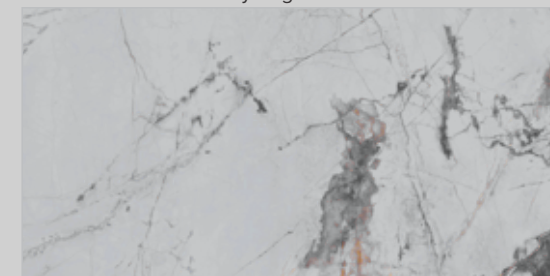

UNIGLOW | Finish: Shiny Sugar