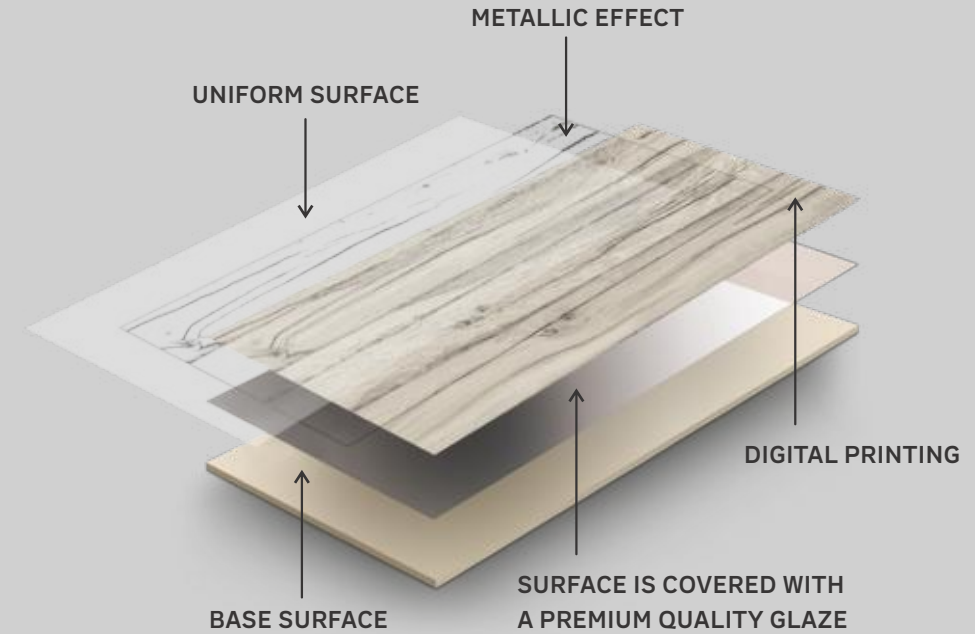

DISCOVER VARMORA'S METTALLO COLLECTION:
A FUSION OF NATURE'S ALLURE
AND METALLIC BRILLIANCE.

These tiles redefine design with a dual metallic effect, ranging from a subtle shimmer to a mirror-like finish. Crafted for elegance and endurance, they boast high resistance (R9), enduring time and foot traffic. The tiles replicate aged, rusted metals, reflecting light in captivating ways. Baked at high temperatures, their glazes and inks offer lasting, vibrant finishes. Imported with utmost precision, these materials epitomise quality. Transform your space into a haven of modern design, where nature harmonises seamlessly with metallic artistry through the captivating Mettallo Collection.