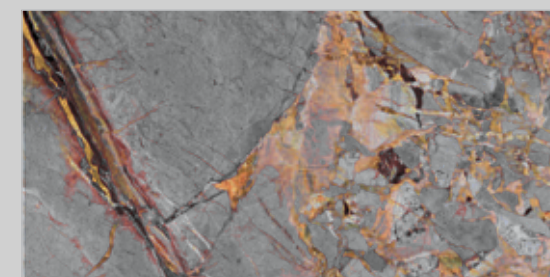

HIGH GLOSS COLLECTION

RUMI GREY

* Touch the **QR** to unlock 360° view.