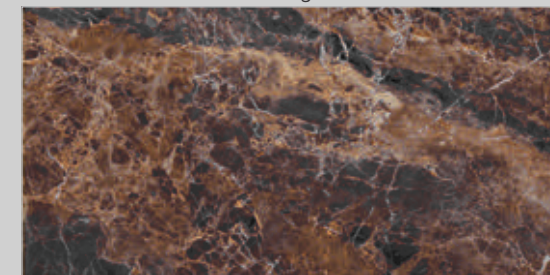

HIGH GLOSS COLLECTION

Wall & Floor : Infinity Soul Nero
Surface : High Gloss

* Touch the QR to unlock 360° view.

HIGH GLOSS COLLECTION

Wall & Floor : Brawd Emperador
Surface : High Gloss

HIGHGLOSS PLUS | Finish: High Gloss