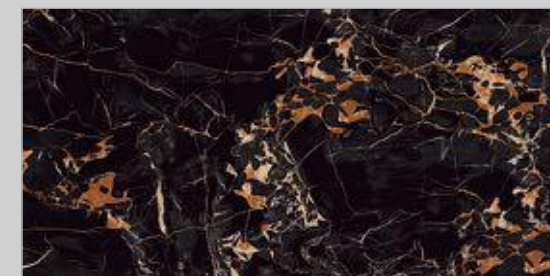

PORTORO SX

GLOSTER COLLECTION

Wall : Trento Beige
Surface : Gloster

* Touch the **QR** to unlock 360° view.