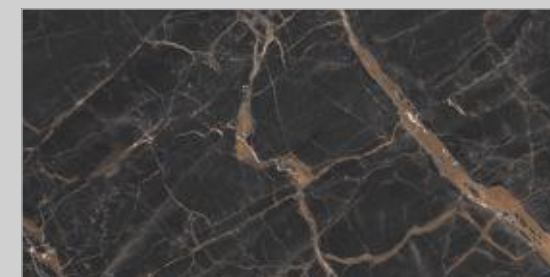

ALICE BLACK

GLOSTER COLLECTION

Floor : Dragon White
Surface : Gloster