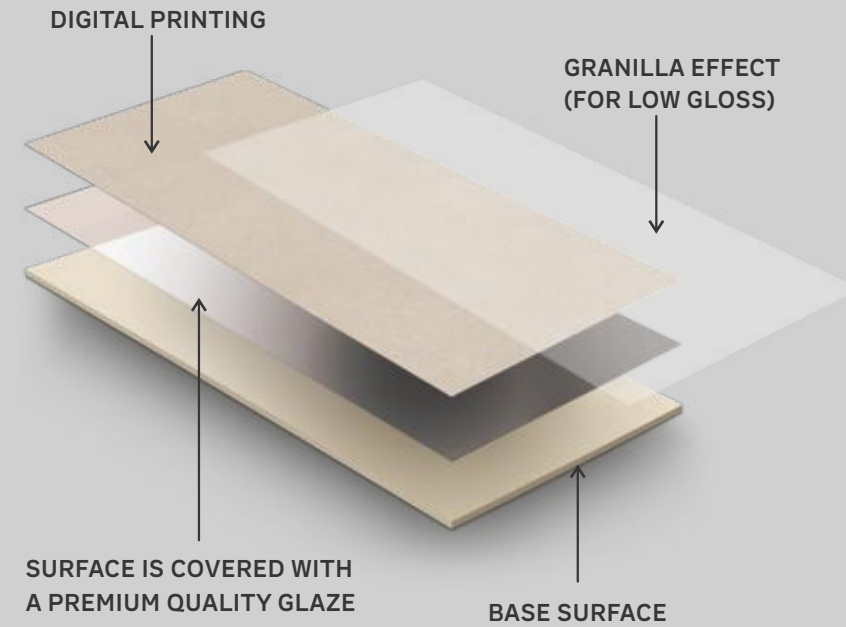

INTRODUCING THE NOVEL COLLECTION
BY VARMORA: WHERE NATURE'S DESIGN
TAKES CENTER STAGE.

Inspired by the elegance of natural stone, this collection offers a surface with low reflection, mimicking the untouched beauty of rocks. Resistant to stains, these tiles enhance spaces with their understated matte sparkle while providing slip resistance (up to R9) for safety with style. Crafted with a unique glaze material, these tiles achieve their low gloss surface. Elevate your surroundings with the Novel Collection, a perfect blend of nature and innovation, ideal for wet areas, outdoor spaces, and high-traffic commercial zones.