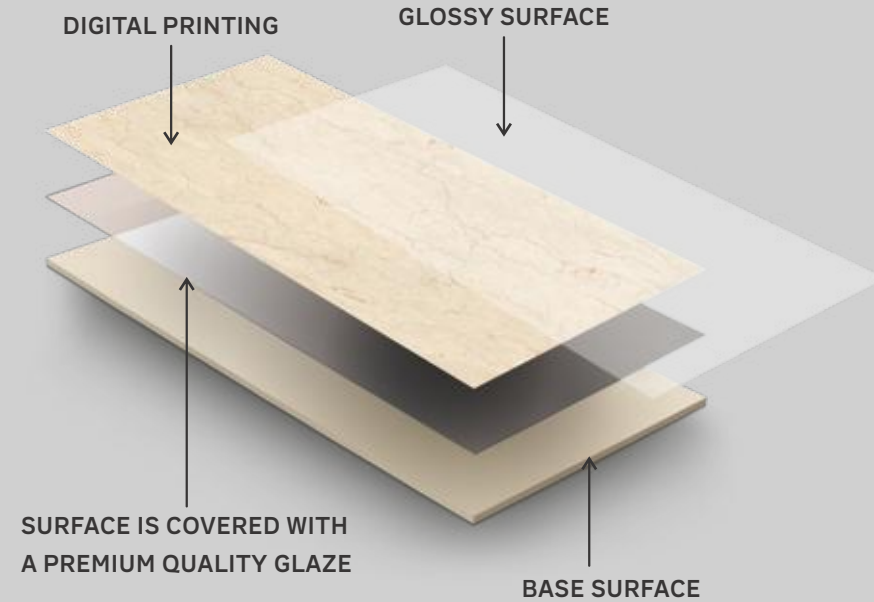

Water resistant vitrified tiles have low porosity, resulting in low water absorption.

SETTING
NEW
STANDARDS
OF
LIVING

60x
120cm

9mm THICKNESS

WALL &
FLOOR

RANDOM

ABOUT THE TILE SIZE

The 60x120cm size tiles make an ideal choice for all spaces. These tiles make spaces look more spacious and seamless with their uniform proportional size. Further, this size of tiles has fewer grout lines, giving floors, walls and other enclosures more coverage. With multi-functional benefits and an easy-to-lay feature, style your space with the 60x120cm size tiles.

ABOUT VITRIFIED TILES:-

Vitrified tiles have become an ideal choice for modern spaces due to the myriad of features and application possibilities. The vitrified tiles are sturdy than ceramic tiles due to their mechanical strength and can be fired at higher temperatures. These tiles have low water absorption levels and are easy to clean. Vitrified tiles have seamless applicability as they can be used on walls, floors, indoors and outdoors. Above all, the vitrified tiles play a vital role in designing a home and perfectly replace natural stones like marble.

FORMAT

INTRODUCING
12 UNIQUE
SURFACES
FOR THE
FIRST TIME
IN INDIA

Achieve a seamless transition in your space with the ideal tile size and multi-functional attributes.

INDEX

REDEFINING SPACES WITH
EXCEPTIONAL COLLECTIONS

ELEVATE YOUR SPACE WITH THE ELEGANCE OF VARMORA'S GLOSS COLLECTION

Gloss finish tiles, known for their shiny, reflective surfaces, elevate interior design elegantly. These tiles create an illusion of a larger space by reflecting light, making them ideal for small rooms. They come in diverse colours and patterns, fitting various aesthetics.