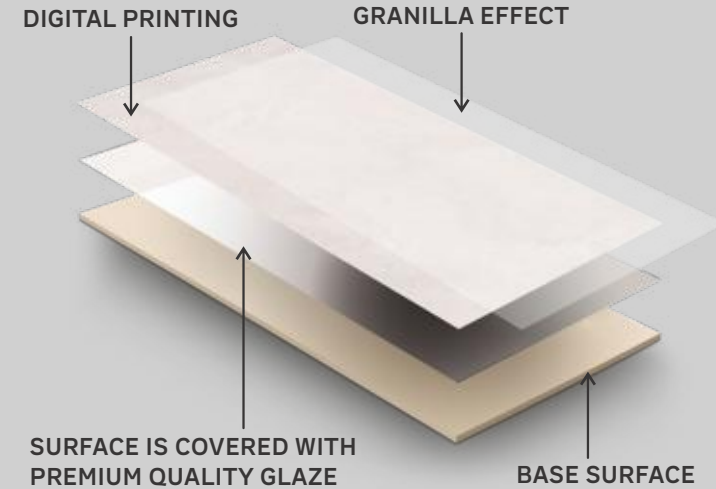

INTRODUCING THE PLAY MATT COLLECTION BY VARMORA: WHERE STYLE AND FUNCTION HARMONISE EFFORTLESSLY.

Discover the Play matt Collection tiles, combining matte elegance with innovative structure. Embrace sophistication with a subtle touch of shine strategically placed for a glare-free experience. Prioritizing safety, these tiles excel in the DCOF test, making them ideal for wet areas. Enjoy both aesthetic appeal and slip resistance in perfect harmony. The Play Matt Collection offers the best of both worlds—a matte surface with a delicate shimmer, ready to adorn walls and floors. Experience the balance of beauty and practicality.

These tiles feature vibrant, natural colors with captivating highlighters. Employing specific technology, these vivid hues are applied to the surface to achieve a harmonious and consistent appearance. Our tiles have successfully passed the DCOF test, ensuring their suitability for spaces susceptible to water, oil, or grease exposure. Elevate your surroundings with the Play Matt Collection's combination of style, safety, and vibrant elegance.

PLAY MATT
INSPIRATION