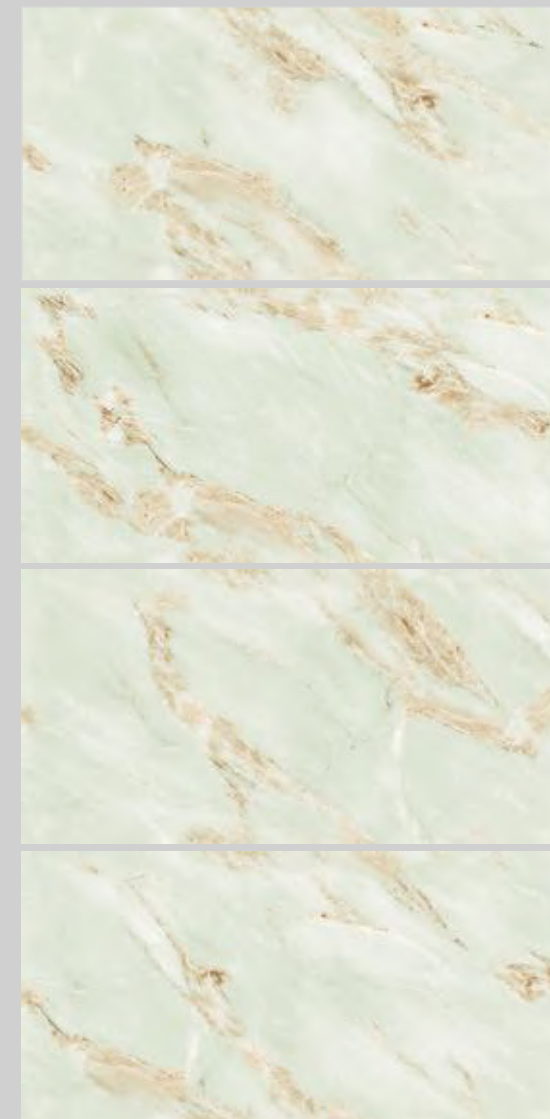

Wall & Floor : Grip Crema
Surface : Gloss

VARMORA
TILES • BATHWARE

MARVEL PLUS | Finish: Gloss

GRIP BIANCO

GRIP GREY

GRIP CREMA

MARVEL PLUS | Finish: Gloss

INFINITY ADDISON MINT