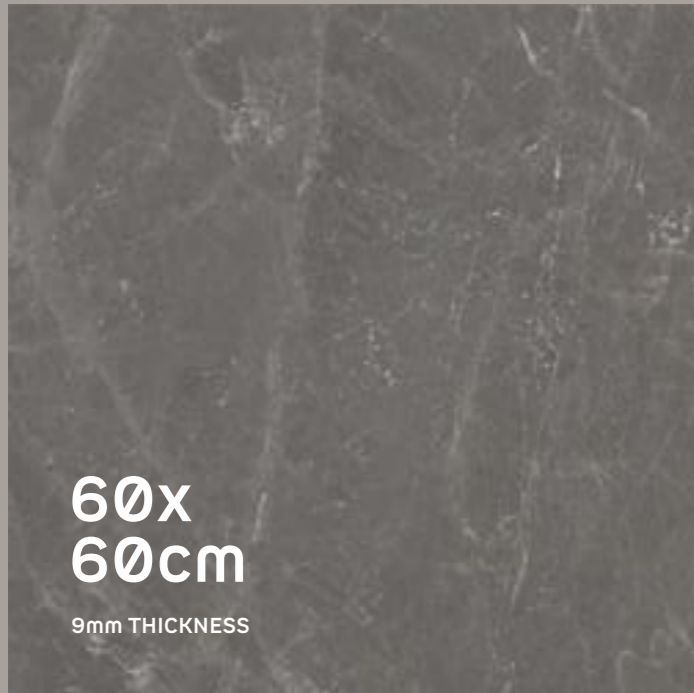

Water resistant vitrified tiles have low porosity, resulting in low water absorption.

**SETTING
NEW
STANDARDS
OF
LIVING**

WALL &
FLOOR

RANDOM

ABOUT THE TILE SIZE

The 60x120cm size tiles make an ideal choice for all spaces. These tiles make spaces look more spacious and seamless with their uniform proportional size. Further, this size of tiles has fewer grout lines, giving floors, walls and other enclosures more coverage. With multi-functional benefits and an easy-to-lay feature, style your space with the 60x120cm size tiles.