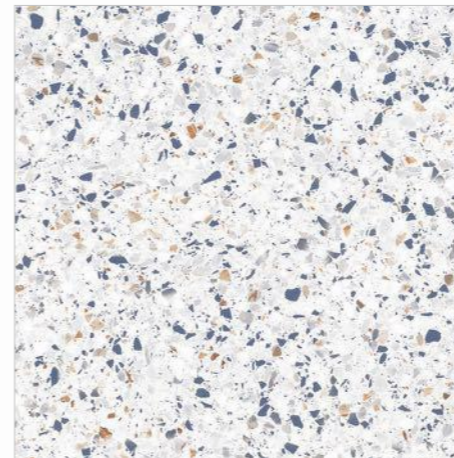

SERIES : EMERALD

CAPRO BLUE