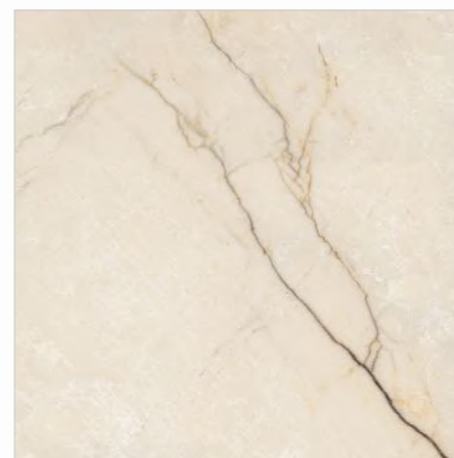

SERIES : XTREAM

TORSO

GLOSS COLLECTION