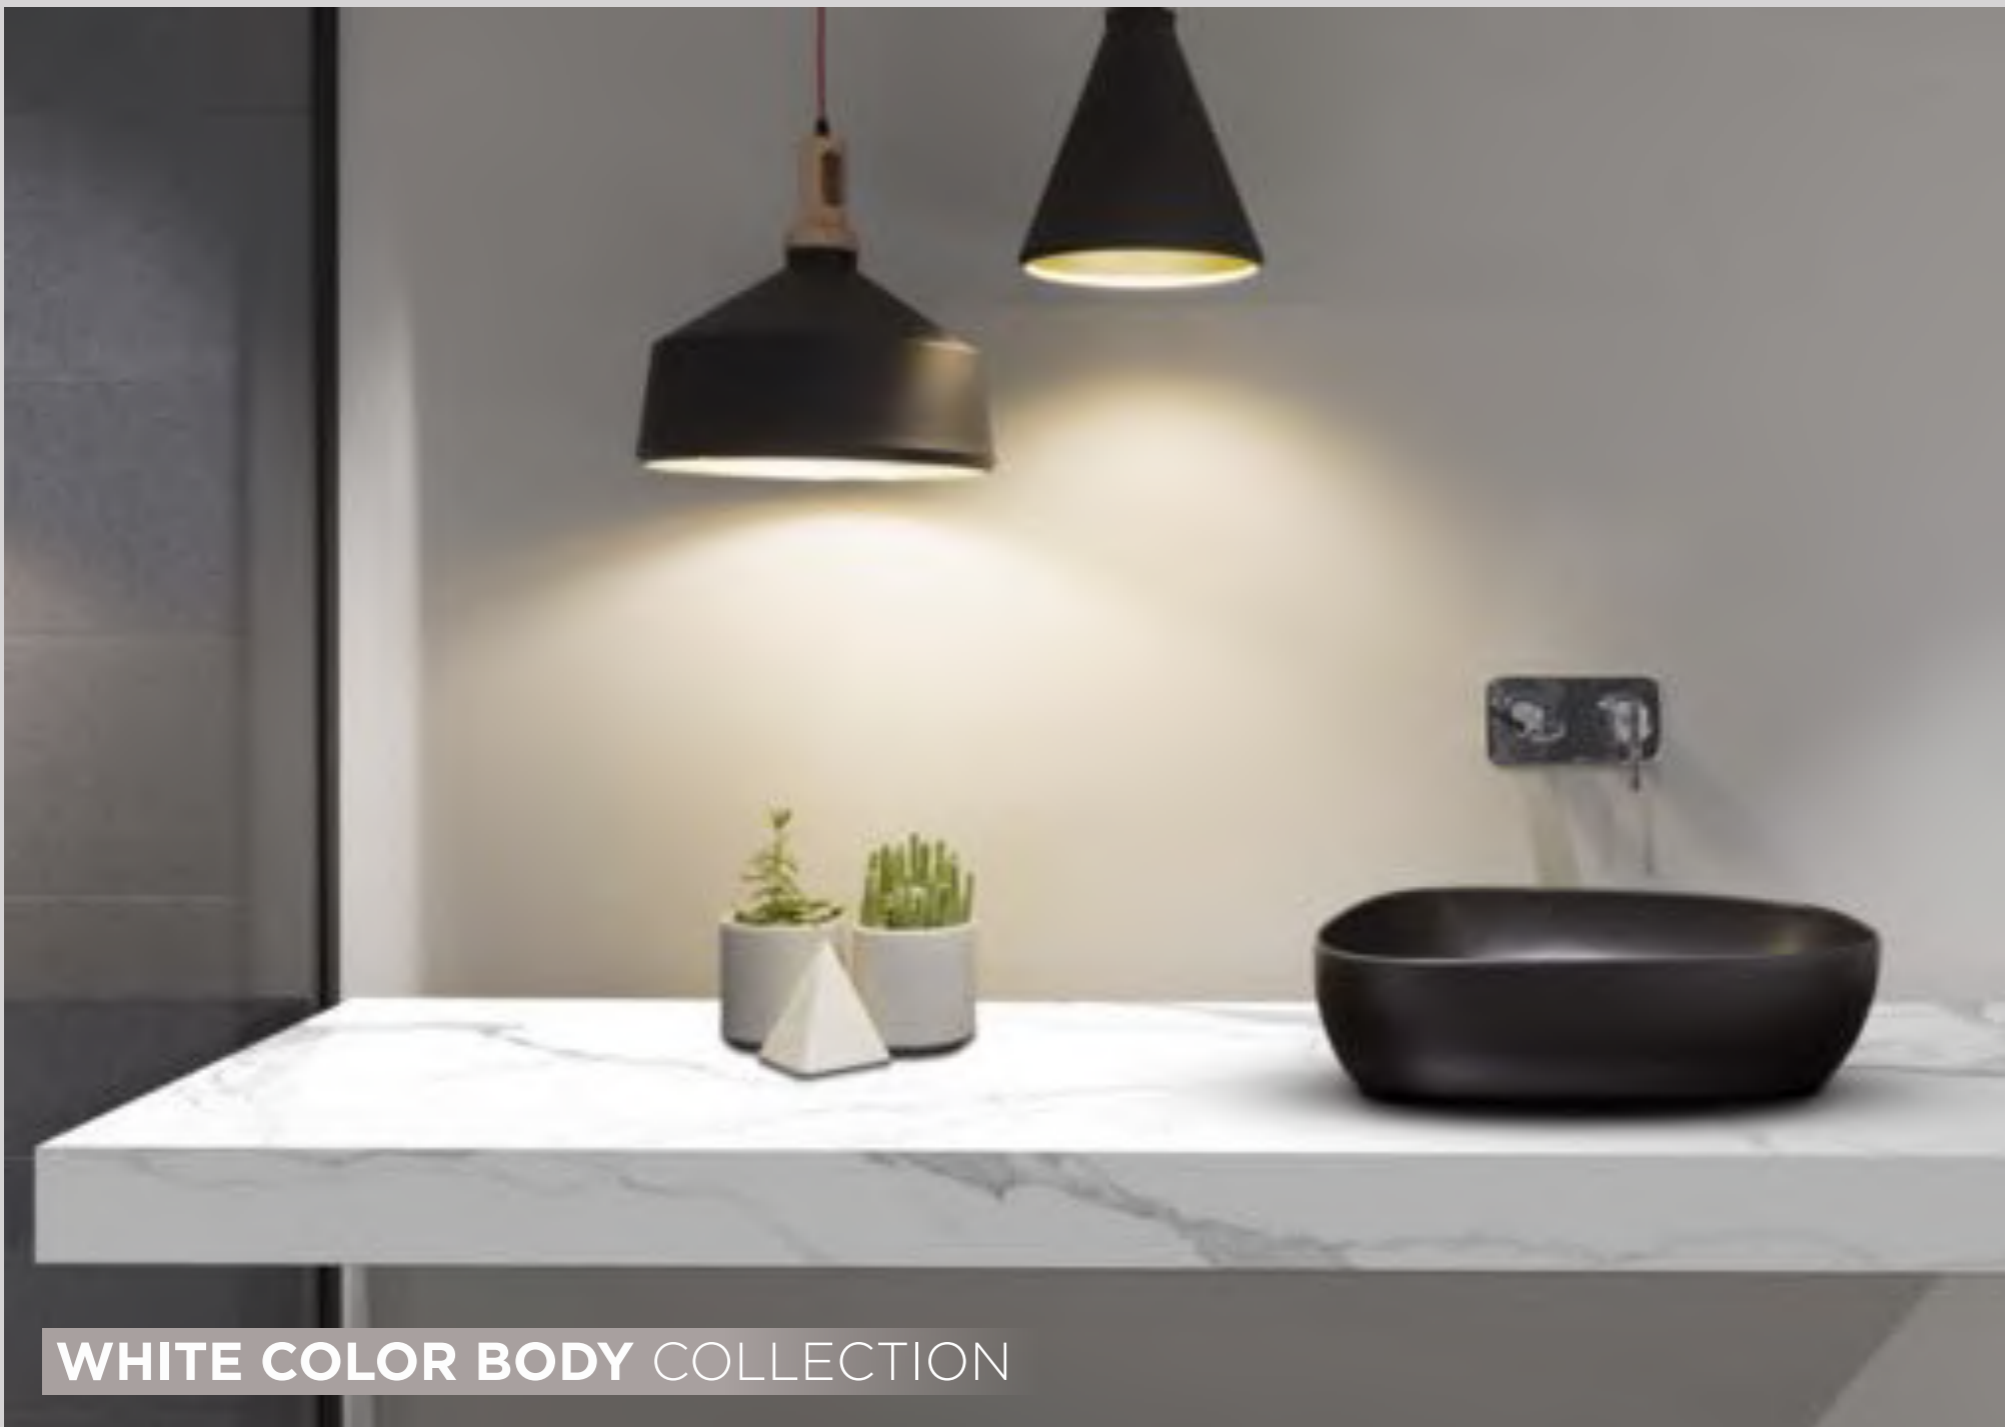

WHITE COLOR BODY COLLECTION

* Touch the **QR** to unlock 360° view.